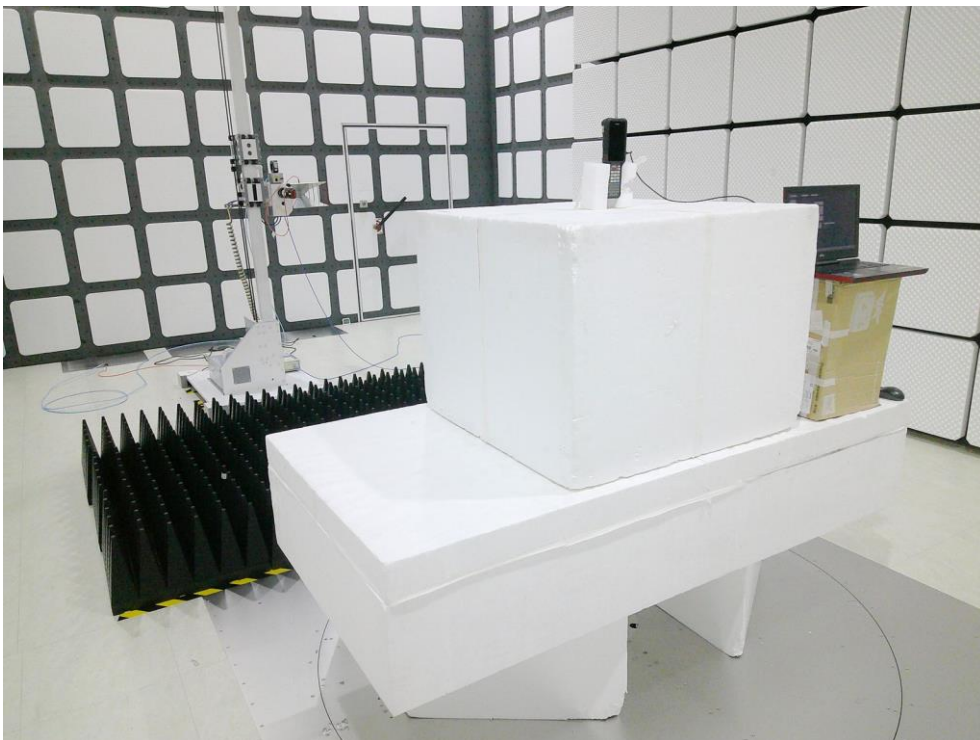

RF Test Photograph BT/BLE

Description: Front View of Conducted Emission Test Setup

Description: Back View of Conducted Emission Test Setup

Description: Radiated Emission Test Setup for below 1GHz

Description: Radiated Emission Test Setup for above 1GHz

Description: Radiated Emission Test Setup for above 1GHz

Description: Radiated Emission Test Setup for 18GHz~25GHz

Description: Radiated Emission Test Setup for 9kHz~30MHz

NFC

Description: Front View of Conducted Emission Test Setup

Description: Back View of Conducted Emission Test Setup

Description: Radiated Emission Test Setup for below 1GHz

Description: Radiated Emission Test Setup for 9kHz~30MHz

Wi-Fi

Description: Front View of Conducted Emission Test Setup

Description: Back View of Conducted Emission Test Setup

Description: Radiated Emission Test Setup for below 1GHz

Description: Radiated Emission Test Setup for above 1GHz

Description: Radiated Emission Test Setup for 18GHz~40GHz