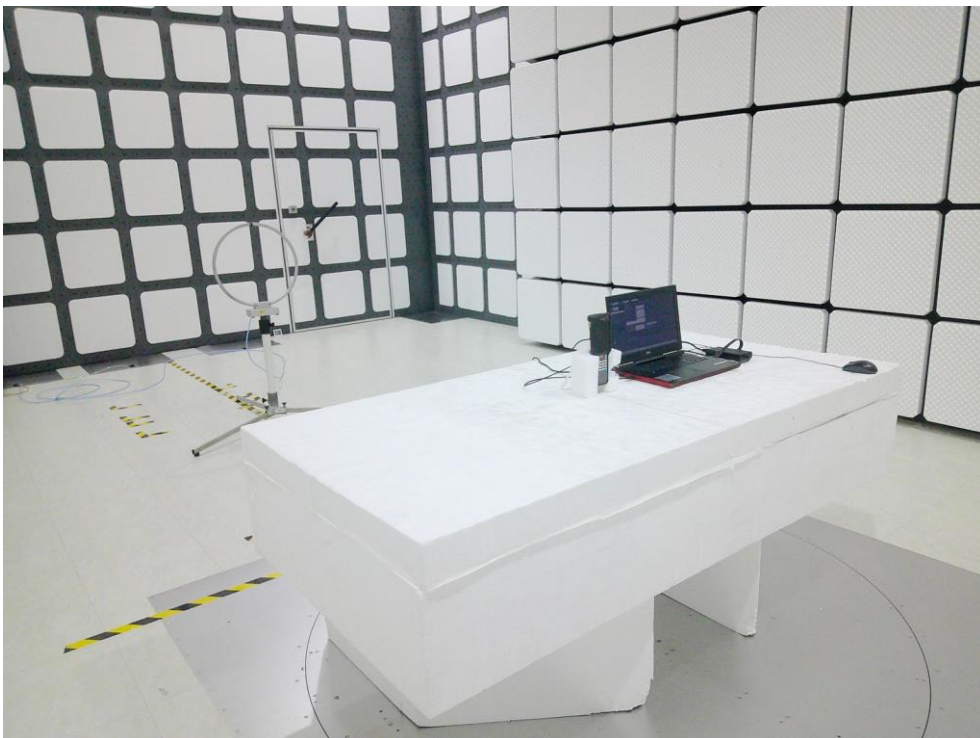

Description: Radiated Emission Test Setup for 9kHz~30MHz