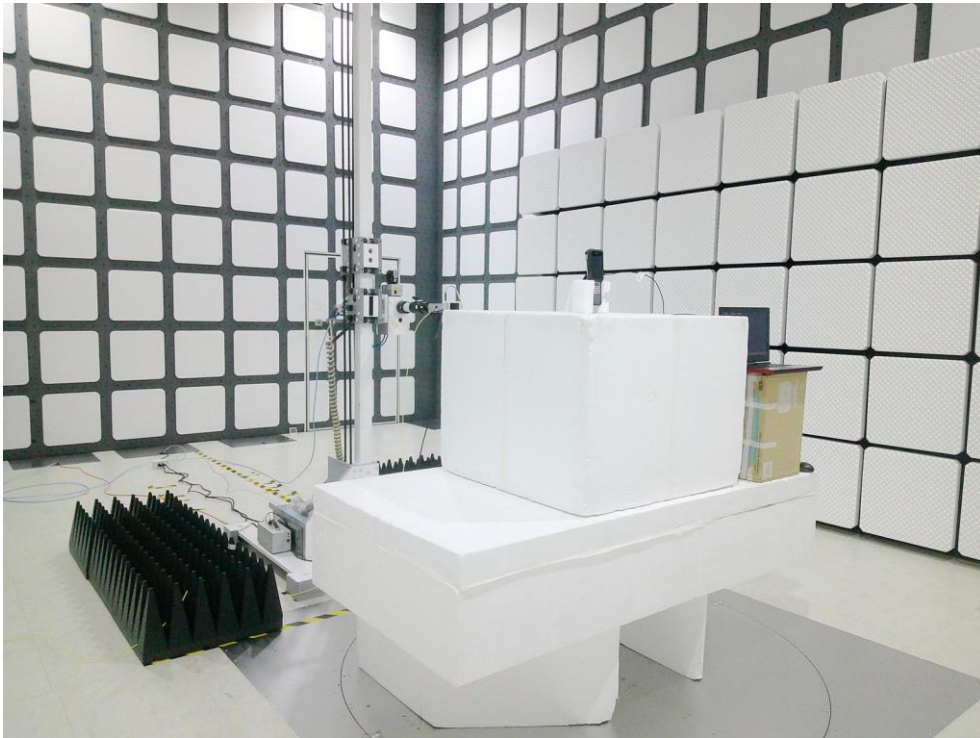

RF Test Photograph BT/BLE

Description: Front View of Conducted Emission Test Setup

Description: Back View of Conducted Emission Test Setup

Description: Radiated Emission Test Setup for below 1GHz

Description: Radiated Emission Test Setup for above 1GHz

Description: Back View of Conducted Emission Test Setup

Description: Radiated Emission Test Setup for below 1GHz

Description: Radiated Emission Test Setup for 9kHz~30MHz

Wi-Fi

Description: Front View of Conducted Emission Test Setup

Description: Back View of Conducted Emission Test Setup

Description: Radiated Emission Test Setup for below 1GHz

Description: Radiated Emission Test Setup for above 1GHz

Description: Radiated Emission Test Setup for 18GHz~40GHz