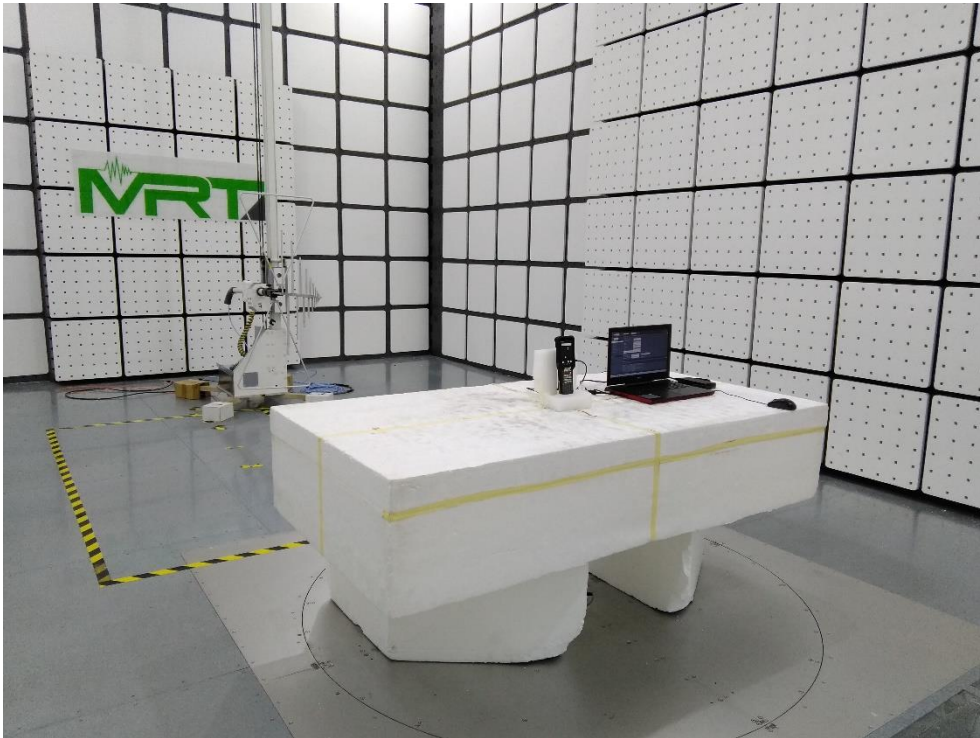

RF Test Photograph BT/BLE

Description: Front View of Conducted Emission Test Setup

Description: Back View of Conducted Emission Test Setup

Description: Radiated Emission Test Setup for below 1GHz

Description: Radiated Emission Test Setup for above 1GHz

Description: Radiated Emission Test Setup for 18GHz~25GHz

Description: Radiated Emission Test Setup for 9kHz~30MHz

Description: Conducted Emission Test Setup

2nd BLE

Description: Radiated Emission Test Setup for below 1GHz

Description: Radiated Emission Test Setup for above 1GHz

Description: Radiated Emission Test Setup for 18GHz~25GHz

Description: Radiated Emission Test Setup for 9kHz~30MHz

NFC

Description: Front View of Conducted Emission Test Setup