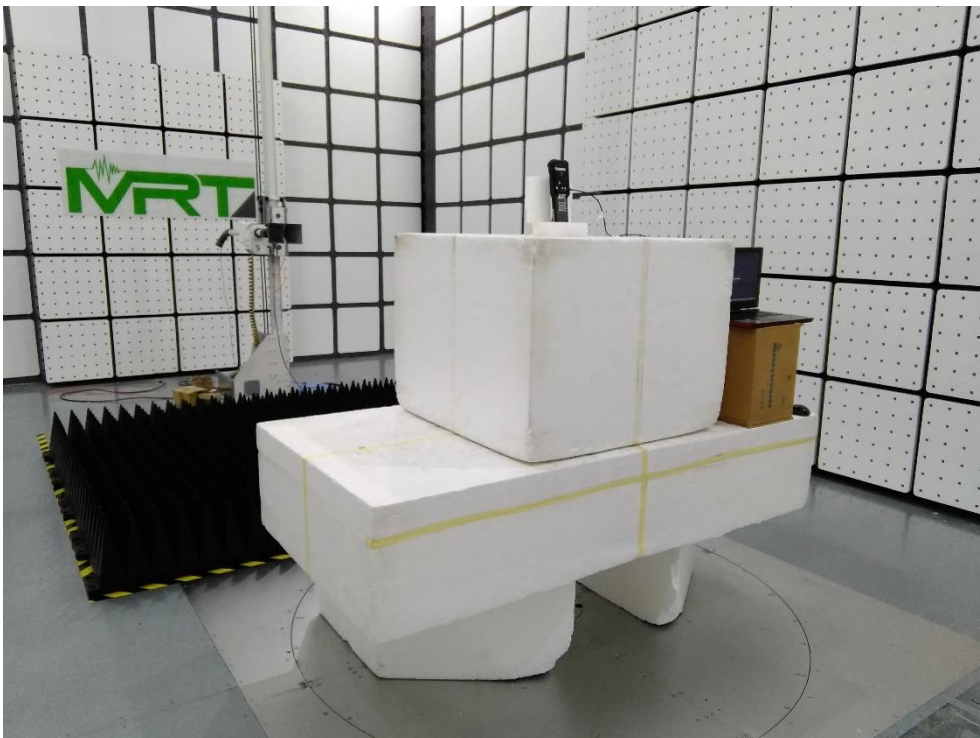

RF Test Photograph BT/BLE

Description: Front View of Conducted Emission Test Setup

Description: Back View of Conducted Emission Test Setup

Description: Radiated Emission Test Setup for below 1GHz

Description: Radiated Emission Test Setup for above 1GHz

Description: Radiated Emission Test Setup for 18GHz~25GHz

Description: Radiated Emission Test Setup for 9kHz~30MHz

Description: Conducted Emission Test Setup

2nd BLE

Description: Radiated Emission Test Setup for below 1GHz

Description: Radiated Emission Test Setup for above 1GHz

Description: Radiated Emission Test Setup for 18GHz~25GHz

Description: Radiated Emission Test Setup for 9kHz~30MHz

NFC

Description: Front View of Conducted Emission Test Setup

Description: Back View of Conducted Emission Test Setup

Description: Radiated Emission Test Setup for below 1GHz

Description: Radiated Emission Test Setup for 9kHz~30MHz

Wi-Fi

Description: Front View of Conducted Emission Test Setup