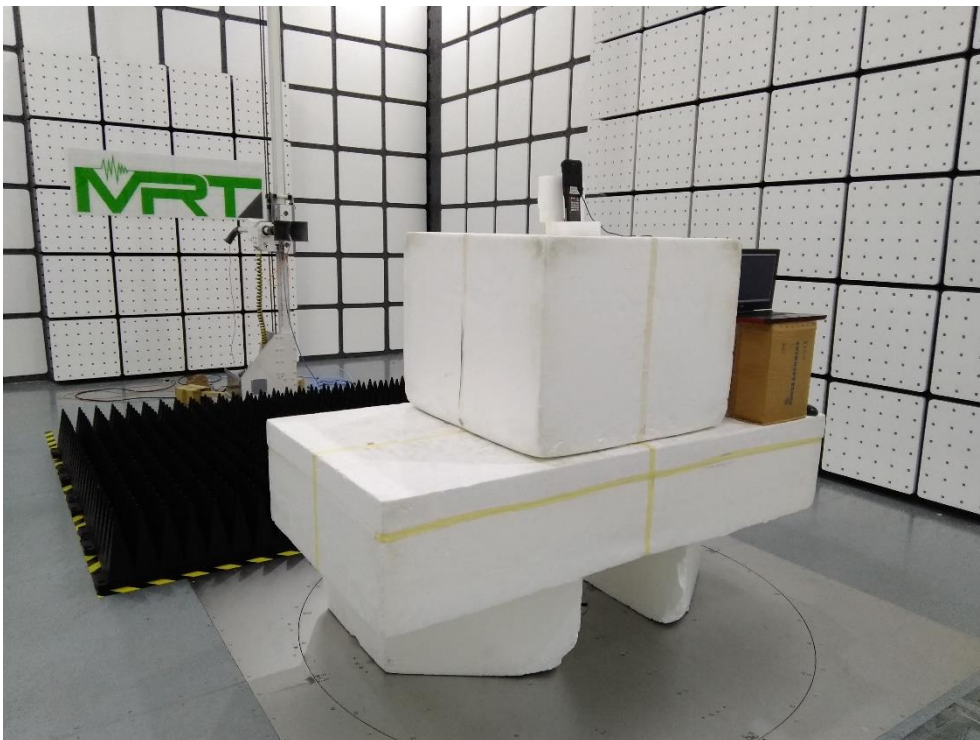

RF Test Photograph BT/BLE

Description: Front View of Conducted Emission Test Setup

Description: Back View of Conducted Emission Test Setup

Description: Radiated Emission Test Setup for below 1GHz

Description: Radiated Emission Test Setup for above 1GHz

Description: Radiated Emission Test Setup for 18GHz~25GHz

Description: Radiated Emission Test Setup for 9kHz~30MHz

Description: Conducted Emission Test Setup

2nd BLE

Description: Radiated Emission Test Setup for below 1GHz

Description: Radiated Emission Test Setup for above 1GHz

Description: Radiated Emission Test Setup for 18GHz~25GHz

Description: Radiated Emission Test Setup for 9kHz~30MHz

NFC

Description: Front View of Conducted Emission Test Setup

Description: Back View of Conducted Emission Test Setup

Description: Radiated Emission Test Setup for below 1GHz

Description: Radiated Emission Test Setup for 9kHz~30MHz

Wi-Fi

Description: Front View of Conducted Emission Test Setup