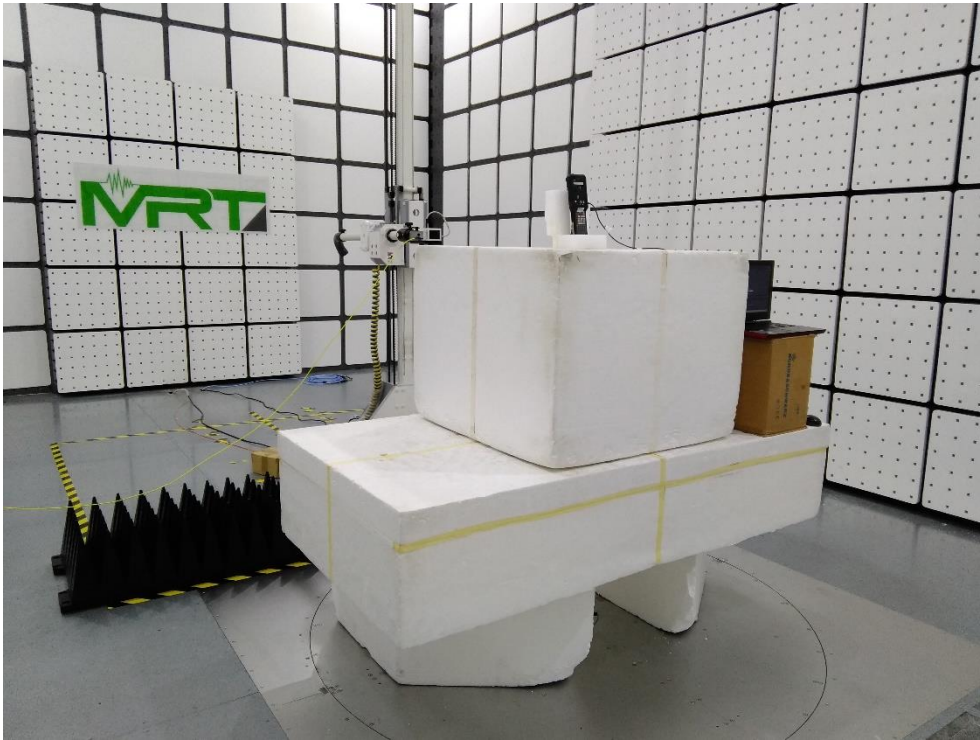

RF Test Photograph BT/BLE

Description: Front View of Conducted Emission Test Setup

Description: Back View of Conducted Emission Test Setup

Description: Radiated Emission Test Setup for below 1GHz

Description: Radiated Emission Test Setup for above 1GHz

Description: Radiated Emission Test Setup for 18GHz~25GHz

Description: Radiated Emission Test Setup for 9kHz~30MHz

Description: Conducted Emission Test Setup

2nd BLE

Description: Radiated Emission Test Setup for below 1GHz

Description: Radiated Emission Test Setup for above 1GHz

Description: Radiated Emission Test Setup for 18GHz~25GHz

Description: Radiated Emission Test Setup for 9kHz~30MHz

NFC

Description: Front View of Conducted Emission Test Setup