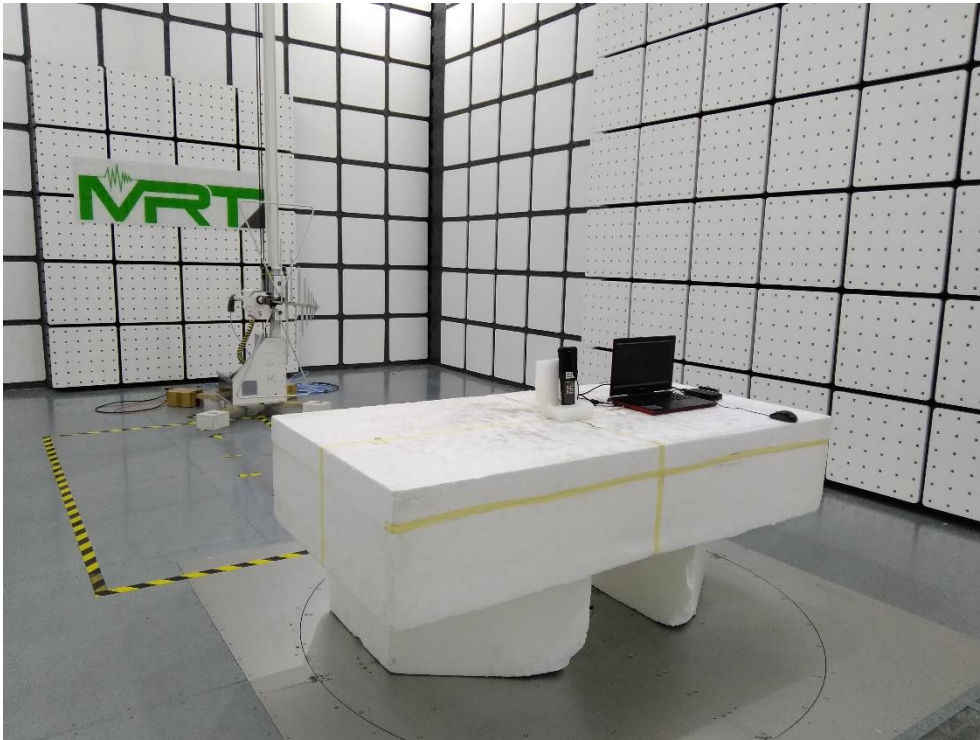

RF Test Photograph BT/BLE

Description: Front View of Conducted Emission Test Setup

Description: Back View of Conducted Emission Test Setup

Description: Radiated Emission Test Setup for below 1GHz

Description: Radiated Emission Test Setup for above 1GHz

Description: Radiated Emission Test Setup for 18GHz~25GHz

Description: Radiated Emission Test Setup for 9kHz~30MHz

Description: Conducted Emission Test Setup

2nd BLE

Description: Radiated Emission Test Setup for below 1GHz

Description: Radiated Emission Test Setup for above 1GHz

Description: Radiated Emission Test Setup for 18GHz~25GHz

Description: Radiated Emission Test Setup for 9kHz~30MHz

NFC

Description: Front View of Conducted Emission Test Setup

Description: Back View of Conducted Emission Test Setup

Description: Radiated Emission Test Setup for below 1GHz

Description: Radiated Emission Test Setup for 9kHz~30MHz

Wi-Fi

Description: Front View of Conducted Emission Test Setup