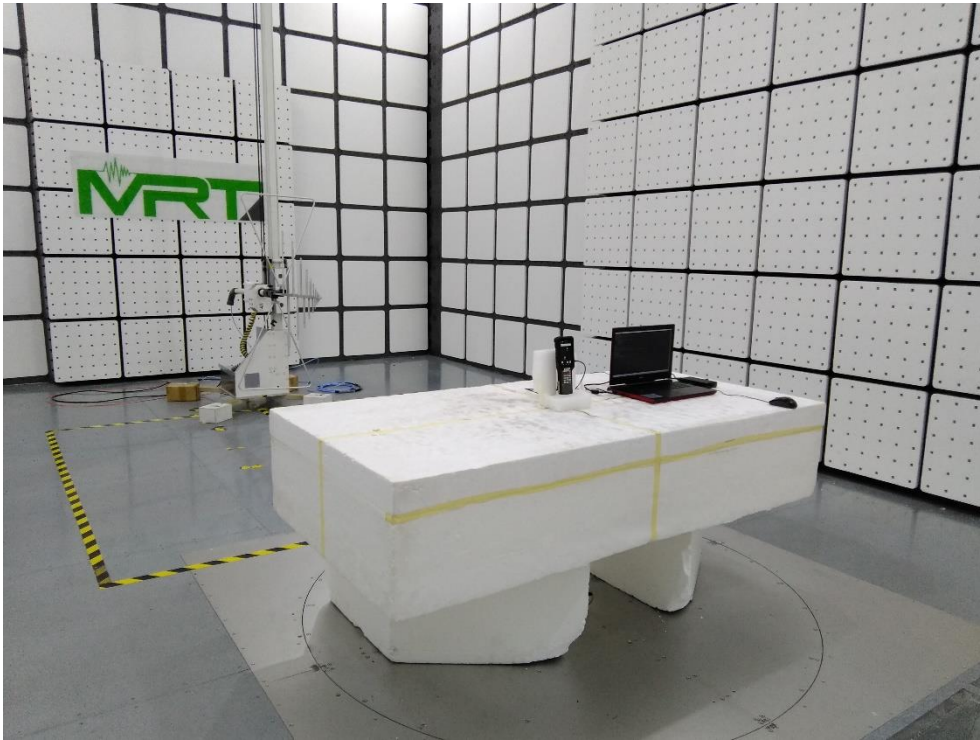

RF Test Photograph BT/BLE

Description: Front View of Conducted Emission Test Setup

Description: Back View of Conducted Emission Test Setup

Description: Radiated Emission Test Setup for below 1GHz

Description: Radiated Emission Test Setup for above 1GHz

Description: Radiated Emission Test Setup for 18GHz~25GHz

Description: Radiated Emission Test Setup for 9kHz~30MHz

Description: Conducted Emission Test Setup

2nd BLE

Description: Radiated Emission Test Setup for below 1GHz

Description: Radiated Emission Test Setup for above 1GHz

Description: Radiated Emission Test Setup for 18GHz~25GHz

Description: Radiated Emission Test Setup for 9kHz~30MHz

NFC

Description: Front View of Conducted Emission Test Setup

Description: Back View of Conducted Emission Test Setup

Description: Radiated Emission Test Setup for below 1GHz

Description: Radiated Emission Test Setup for 9kHz~30MHz

Wi-Fi

Description: Front View of Conducted Emission Test Setup