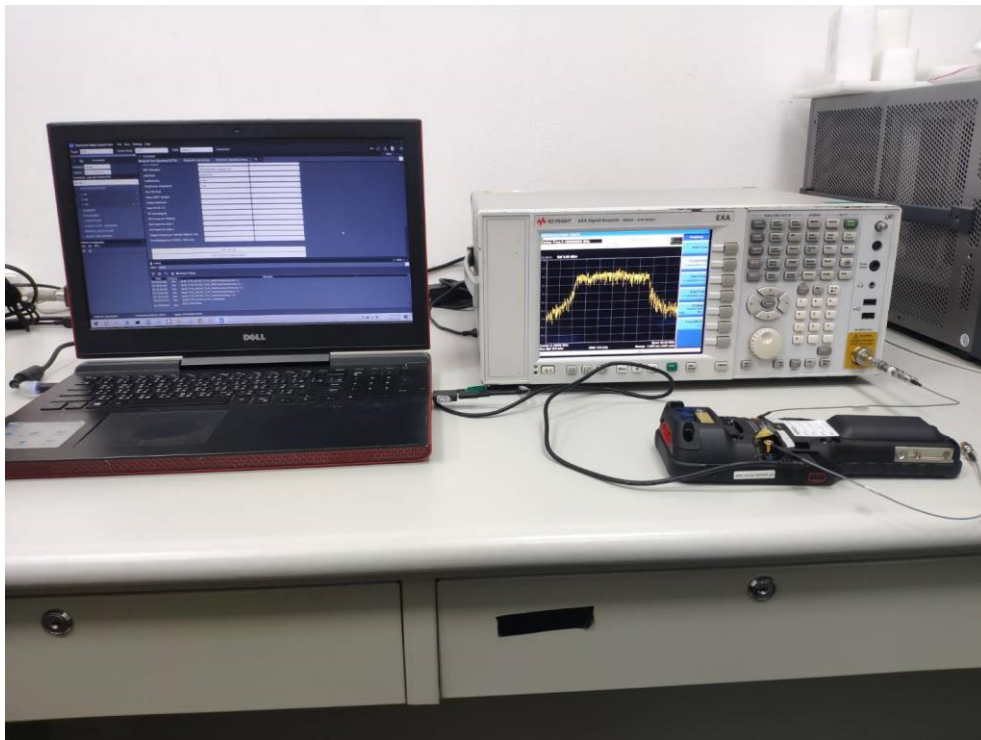

RF Test Photograph BT/BLE

Description: Front View of Conducted Emission Test Setup

Description: Back View of Conducted Emission Test Setup

Description: Radiated Emission Test Setup for below 1GHz

Description: Radiated Emission Test Setup for above 1GHz

Description: Radiated Emission Test Setup for 18GHz~25GHz

Description: Radiated Emission Test Setup for 9kHz~30MHz

Description: Conducted Emission Test Setup

2nd BLE

Description: Radiated Emission Test Setup for below 1GHz

Description: Radiated Emission Test Setup for above 1GHz

Description: Radiated Emission Test Setup for 18GHz~25GHz

Description: Radiated Emission Test Setup for 9kHz~30MHz

NFC

Description: Front View of Conducted Emission Test Setup

Description: Back View of Conducted Emission Test Setup

Description: Radiated Emission Test Setup for below 1GHz

Description: Radiated Emission Test Setup for 9kHz~30MHz

Wi-Fi

Description: Front View of Conducted Emission Test Setup