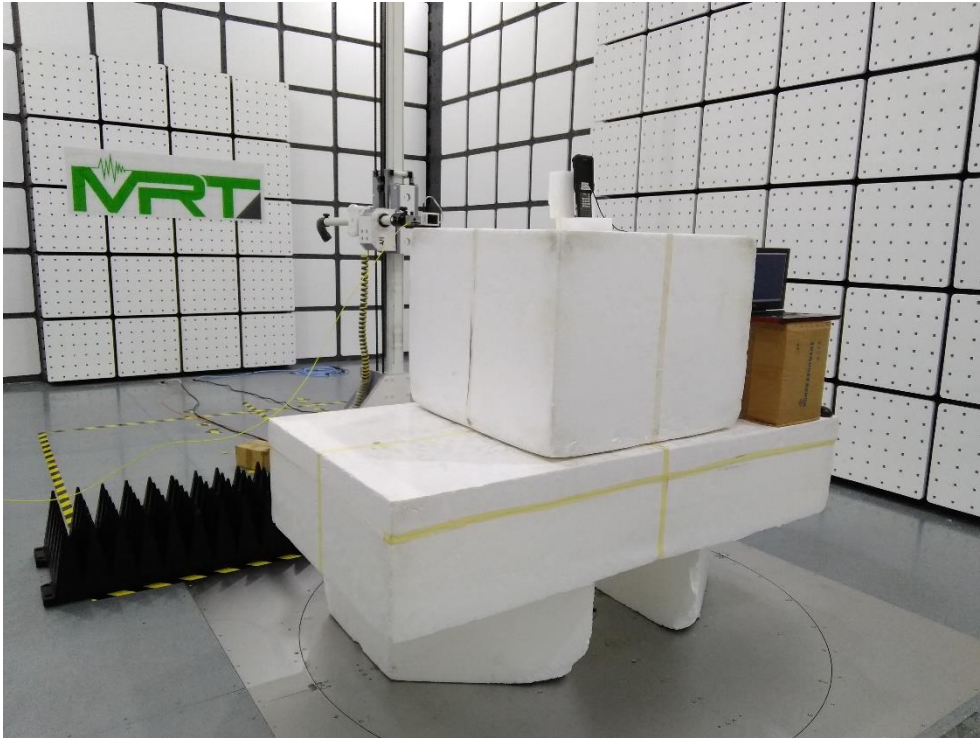

RF Test Photograph BT/BLE

Description: Front View of Conducted Emission Test Setup

Description: Back View of Conducted Emission Test Setup

Description: Radiated Emission Test Setup for below 1GHz

Description: Radiated Emission Test Setup for above 1GHz

Description: Radiated Emission Test Setup for 18GHz~25GHz

Description: Radiated Emission Test Setup for 9kHz~30MHz

Description: Conducted Emission Test Setup

2nd BLE

Description: Radiated Emission Test Setup for below 1GHz

Description: Radiated Emission Test Setup for above 1GHz

Description: Radiated Emission Test Setup for 18GHz~25GHz

Description: Radiated Emission Test Setup for 9kHz~30MHz

NFC

Description: Front View of Conducted Emission Test Setup