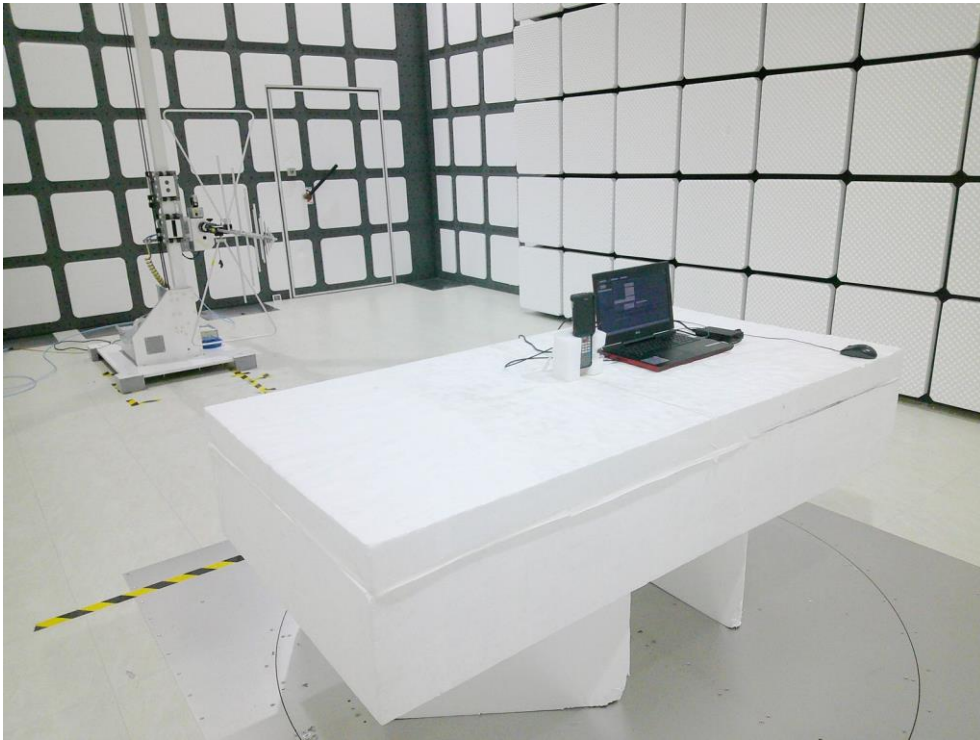

RF Test Photograph BT/BLE

Description: Front View of Conducted Emission Test Setup

Description: Back View of Conducted Emission Test Setup

Description: Radiated Emission Test Setup for below 1GHz

Description: Radiated Emission Test Setup for above 1GHz

Description: Radiated Emission Test Setup for above 1GHz

Description: Radiated Emission Test Setup for 18GHz~25GHz

Description: Radiated Emission Test Setup for 9kHz~30MHz

NFC

Description: Front View of Conducted Emission Test Setup

Description: Back View of Conducted Emission Test Setup

Description: Radiated Emission Test Setup for below 1GHz

Description: Radiated Emission Test Setup for 9kHz~30MHz

Wi-Fi

Description: Front View of Conducted Emission Test Setup

Description: Back View of Conducted Emission Test Setup

Description: Radiated Emission Test Setup for below 1GHz

Description: Radiated Emission Test Setup for above 1GHz

Description: Radiated Emission Test Setup for 18GHz~40GHz