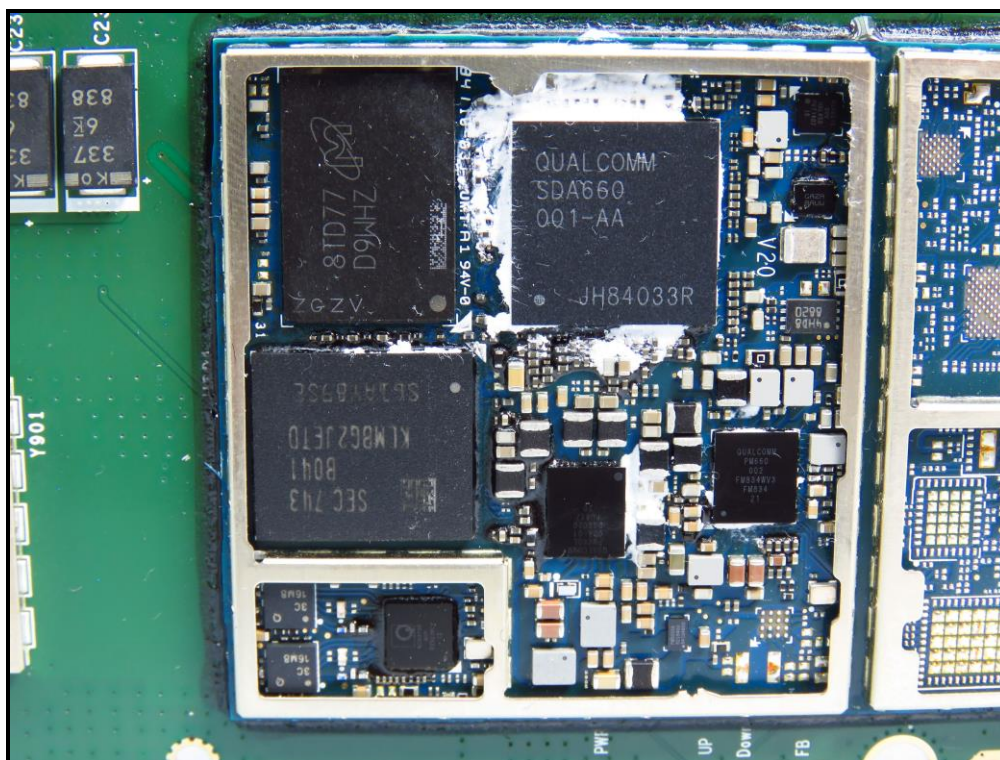

Sample A (Key type - Alpha/Num, Scanner N6703, w/ Camera)

BUREAU
VERITAS

Sample B (Key type - Alpha/Num, Scanner EX20, w/ Camera)