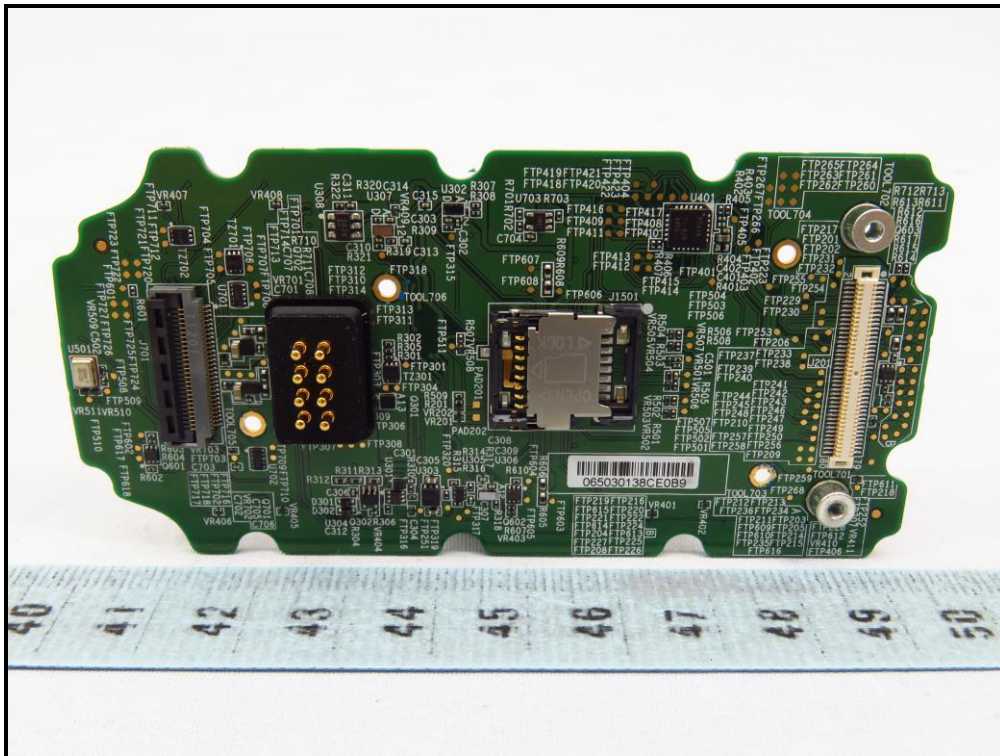

Sample A (Key type - Alpha/Num, Scanner N6703, w/ Camera)

BUREAU
VERITAS

Sample B (Key type - Alpha/Num, Scanner EX20, w/ Camera)