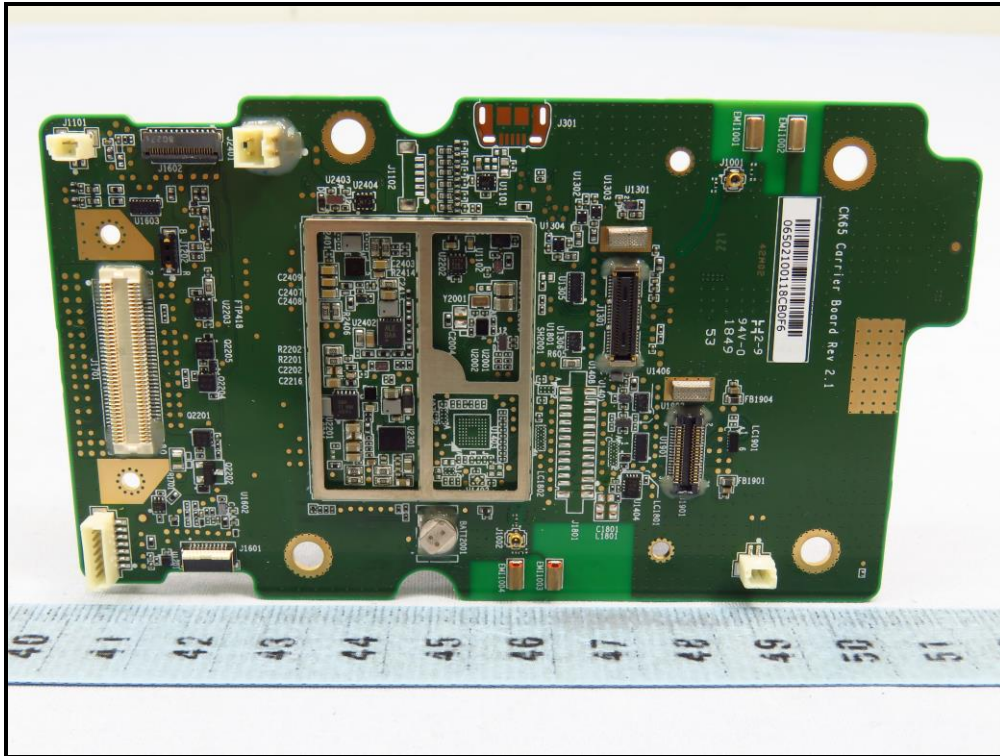

Sample A (Key type - Alpha/Num, Scanner N6703, w/ Camera)

BUREAU
VERITAS

Sample B (Key type - Alpha/Num, Scanner EX20, w/ Camera)