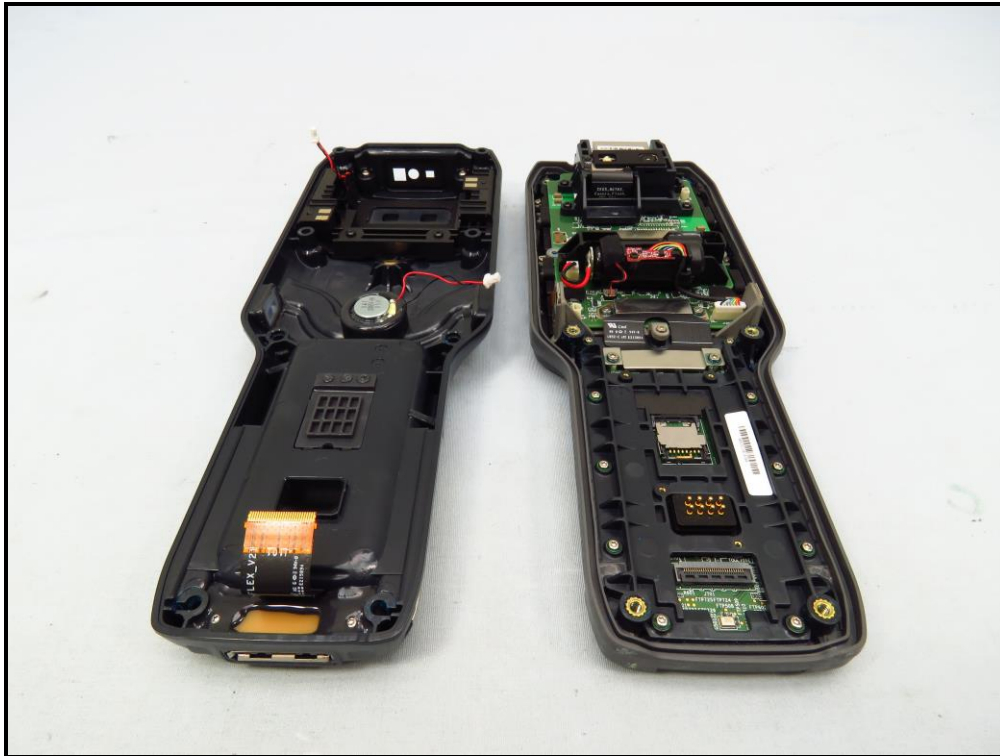

Sample A (Key type - Alpha/Num, Scanner N6703, w/ Camera)

BUREAU
VERITAS

Sample B (Key type - Alpha/Num, Scanner EX20, w/ Camera)