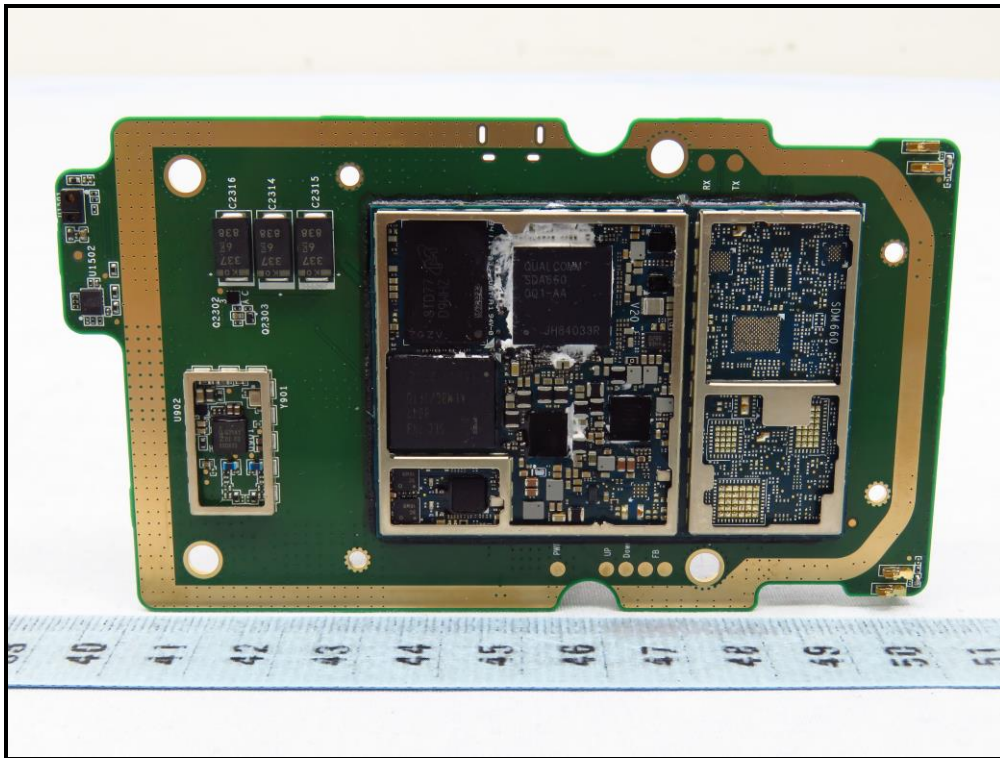

Sample A (Key type - Alpha/Num, Scanner N6703, w/ Camera)

BUREAU
VERITAS

Sample B (Key type - Alpha/Num, Scanner EX20, w/ Camera)