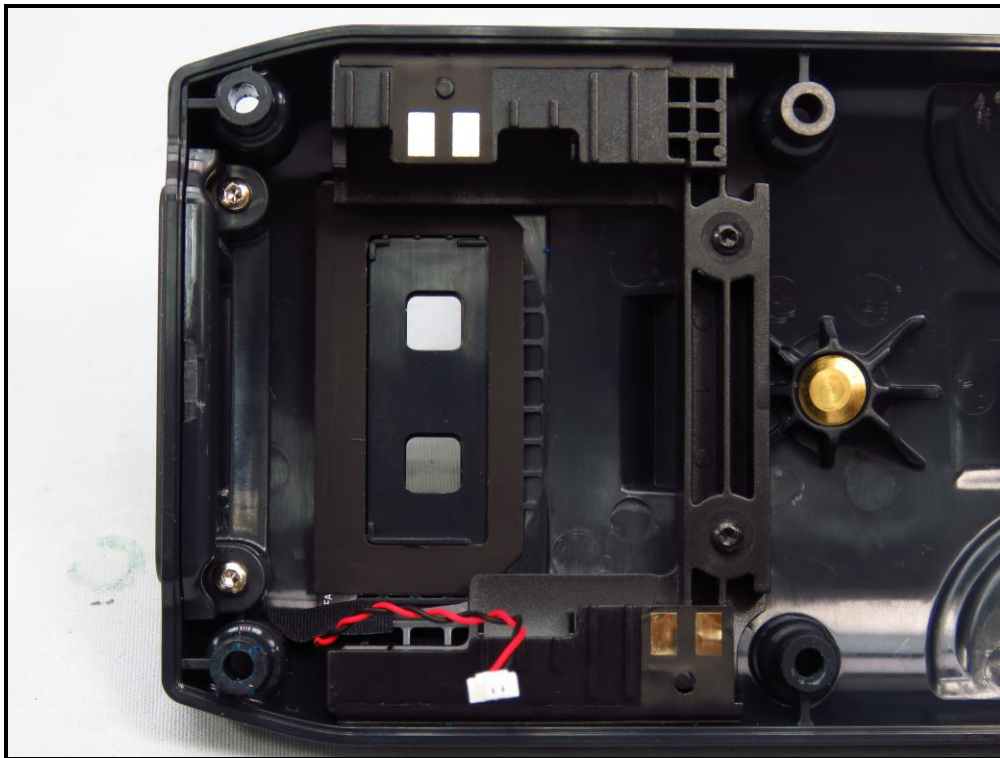

Sample A (Key type - Alpha/Num, Scanner N6703, w/ Camera)

BUREAU
VERITAS

Sample B (Key type - Alpha/Num, Scanner EX20, w/ Camera)