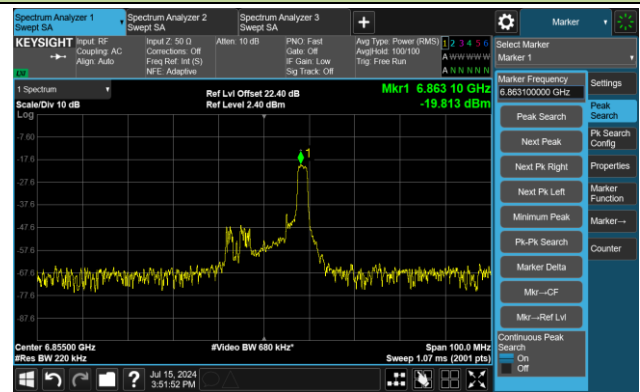

Channel 117 (6535MHz) RU52/37

The Reference Level

The Mask Data

Channel 117 (6535MHz) RU106/53

The Reference Level

The Mask Data

802.11ax-HE20 – Ant 2

Channel 149 (6695MHz) RU26/4

The Reference Level

The Mask Data

Channel 149 (6695MHz) RU52/38

The Reference Level

The Mask Data

Channel 149 (6695MHz) RU106/53

The Reference Level

The Mask Data

802.11ax-HE20 – Ant 2

Channel 181 (6855MHz) RU26/8

The Reference Level

The Mask Data

Channel 181 (6855MHz) RU52/40

The Reference Level

The Mask Data

Channel 181 (6855MHz) RU106/54

The Reference Level

The Mask Data

802.11ax-HE20 – Ant 2

Channel 185 (6875MHz) RU26/8

The Reference Level

The Mask Data

Channel 185 (6875MHz) RU52/40

The Reference Level