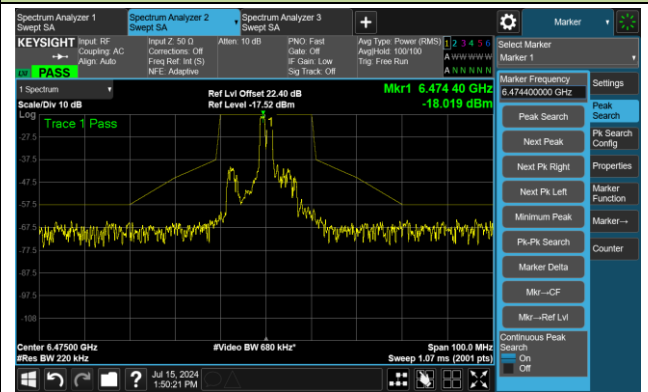

802.11ax-HE20 – Ant 2

Channel 105 (6475MHz) RU26/4

The Reference Level

The Mask Data

Channel 105 (6475MHz) RU52/38

The Reference Level

The Mask Data

Channel 105 (6475MHz) RU106/53

The Reference Level

The Mask Data

802.11ax-HE20 – Ant 2

Channel 113 (6515MHz) RU26/8

The Reference Level

The Mask Data

Channel 113 (6515MHz) RU52/40

The Reference Level

The Mask Data

Channel 113 (6515MHz) RU106/54

The Reference Level

The Mask Data

802.11ax-HE20 – Ant 2

Channel 117 (6535MHz) RU26/0

The Reference Level

The Mask Data