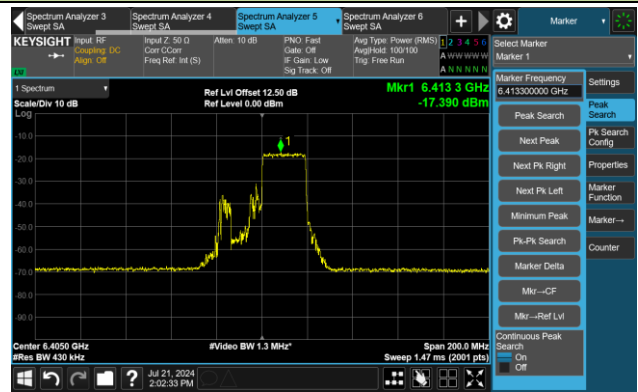

802.11ax-HE20 – Ant 2

Channel 233 (7115MHz) RU26/8

The Reference Level

The Mask Data

Channel 233 (7115MHz) RU52/40

The Reference Level

The Mask Data

Channel 233 (7115MHz) RU106/54

The Reference Level

The Mask Data

802.11ax-HE40 – Ant 2

Channel 3 (5965MHz) RU242/61

The Reference Level

The Mask Data

Channel 51 (6205MHz) RU242/61

The Reference Level

The Mask Data

802.11ax-HE40 – Ant 2

Channel 91 (6405MHz) RU242/62

The Reference Level

The Mask Data

Channel 99 (6445MHz) RU242/61

The Reference Level

The Mask Data

Channel 107 (6485MHz) RU242/62

The Reference Level

The Mask Data