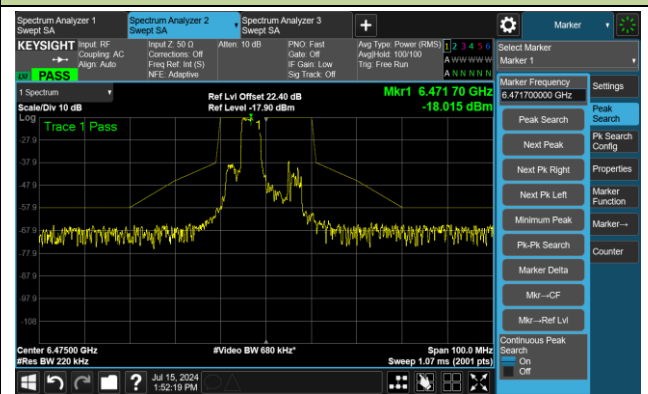

802.11ax-HE20 – Ant 2

Channel 105 (6475MHz) RU26/4

The Reference Level

The Mask Data

Channel 105 (6475MHz) RU52/38

The Reference Level

The Mask Data

Channel 105 (6475MHz) RU106/53

The Reference Level

The Mask Data

802.11ax-HE20 – Ant 2

Channel 113 (6515MHz) RU26/8

The Reference Level

The Mask Data

Channel 113 (6515MHz) RU52/40

The Reference Level

The Mask Data

Channel 113 (6515MHz) RU106/54

The Reference Level

The Mask Data

802.11ax-HE20 – Ant 2

Channel 117 (6535MHz) RU26/0

The Reference Level

The Mask Data