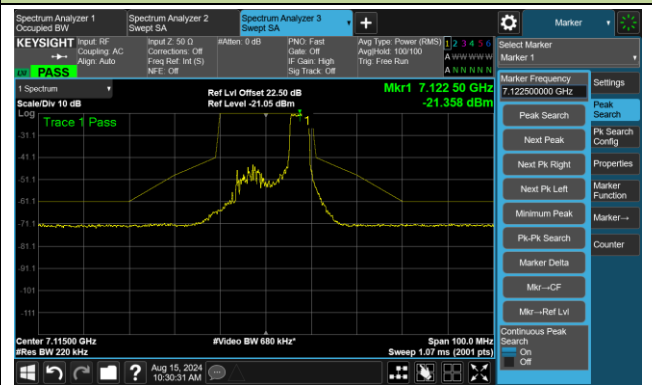

The Reference Level

The Mask Data

Channel 209 (6995MHz) RU52/38

The Reference Level

The Mask Data

Channel 209 (6995MHz) RU106/53

The Reference Level

The Mask Data

802.11ax-HE20 – Ant 2

Channel 233 (7115MHz) RU26/8

The Reference Level

The Mask Data

Channel 233 (7115MHz) RU52/40

The Reference Level

The Mask Data

Channel 233 (7115MHz) RU106/54

The Reference Level

The Mask Data

802.11ax-HE40 – Ant 2

Channel 3 (5965MHz) RU242/61

The Reference Level

The Mask Data

Channel 51 (6205MHz) RU242/61

The Reference Level