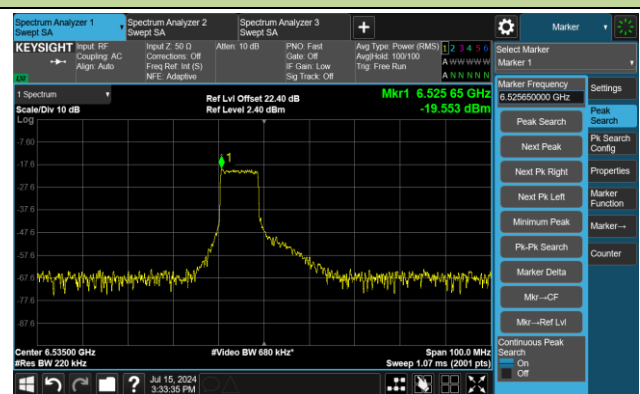

Channel 117 (6535MHz) RU52/37

The Reference Level

The Mask Data

Channel 117 (6535MHz) RU106/53

The Reference Level

The Mask Data

802.11ax-HE20 – Ant 2

Channel 149 (6695MHz) RU26/4

The Reference Level

The Mask Data

Channel 149 (6695MHz) RU52/38

The Reference Level

The Mask Data

Channel 149 (6695MHz) RU106/53

The Reference Level

The Mask Data