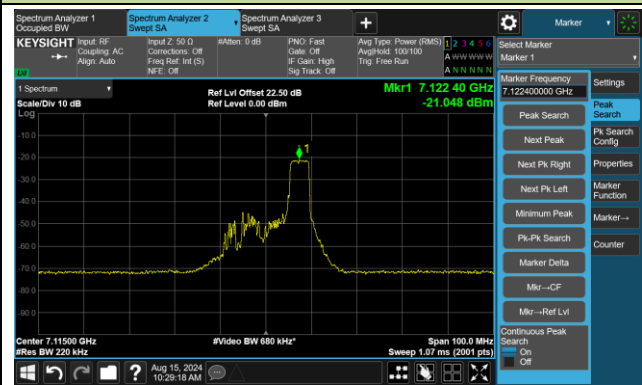

The Reference Level

The Mask Data

Channel 209 (6995MHz) RU52/38

The Reference Level

The Mask Data

Channel 209 (6995MHz) RU106/53

The Reference Level

The Mask Data

802.11ax-HE20 – Ant 2

Channel 233 (7115MHz) RU26/8

The Reference Level

The Mask Data

Channel 233 (7115MHz) RU52/40

The Reference Level

The Mask Data

Channel 233 (7115MHz) RU106/54

The Reference Level

The Mask Data

802.11ax-HE40 – Ant 2

Channel 3 (5965MHz) RU242/61

The Reference Level

The Mask Data

Channel 51 (6205MHz) RU242/61

The Reference Level