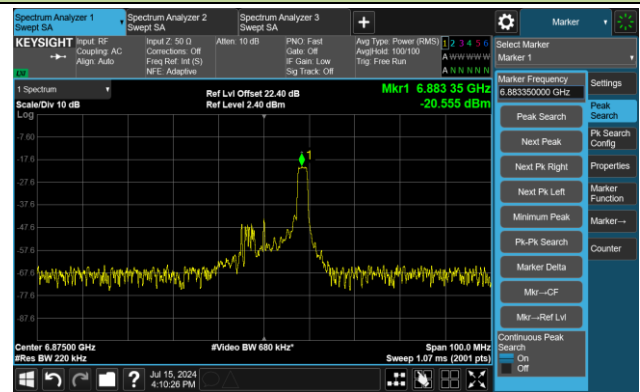

802.11ax-HE20 – Ant 2

Channel 181 (6855MHz) RU26/8

The Reference Level

The Mask Data

Channel 181 (6855MHz) RU52/40

The Reference Level

The Mask Data

Channel 181 (6855MHz) RU106/54

The Reference Level

The Mask Data

802.11ax-HE20 – Ant 2

Channel 185 (6875MHz) RU26/8

The Reference Level

The Mask Data

Channel 185 (6875MHz) RU52/40

The Reference Level

The Mask Data

Channel 185 (6875MHz) RU106/54

The Reference Level

The Mask Data

802.11ax-HE20 – Ant 2

Channel 189 (6895MHz) RU26/0

The Reference Level

The Mask Data

Channel 189 (6895MHz) RU52/37

The Reference Level

The Mask Data

Channel 189 (6895MHz) RU106/53

The Reference Level

The Mask Data

802.11ax-HE20 – Ant 2

Channel 209 (6995MHz) RU26/4