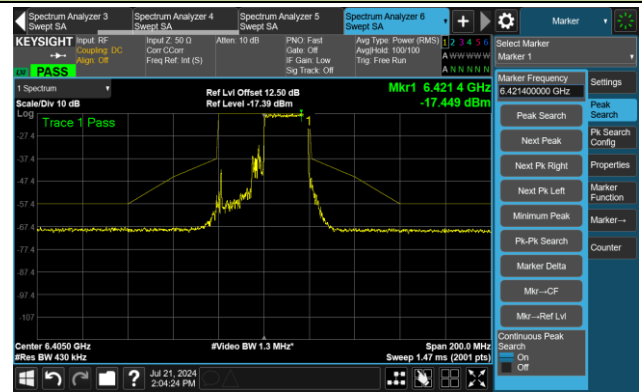

The Reference Level

The Mask Data

802.11ax-HE40 – Ant 2

Channel 3 (5965MHz) RU242/61

The Reference Level

The Mask Data

Channel 51 (6205MHz) RU242/61

The Reference Level

The Mask Data

802.11ax-HE40 – Ant 2

Channel 91 (6405MHz) RU242/62

The Reference Level

The Mask Data

Channel 99 (6445MHz) RU242/61

The Reference Level

The Mask Data

Channel 107 (6485MHz) RU242/62

The Reference Level

The Mask Data