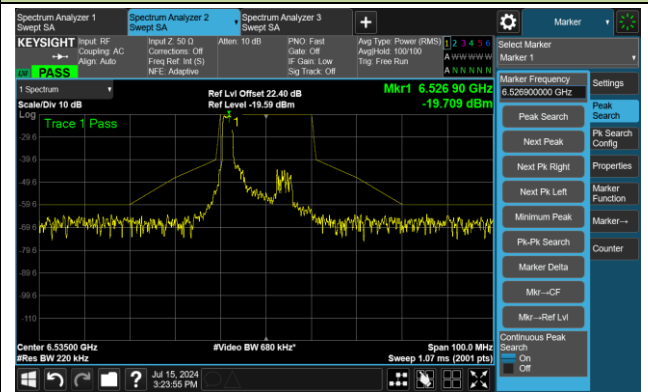

The Reference Level

The Mask Data

802.11ax-HE20 – Ant 2

Channel 113 (6515MHz) RU26/8

The Reference Level

The Mask Data

Channel 113 (6515MHz) RU52/40

The Reference Level

The Mask Data

Channel 113 (6515MHz) RU106/54

The Reference Level

The Mask Data

802.11ax-HE20 – Ant 2

Channel 117 (6535MHz) RU26/0

The Reference Level

The Mask Data

Channel 117 (6535MHz) RU52/37

The Reference Level

The Mask Data

Channel 117 (6535MHz) RU106/53

The Reference Level

The Mask Data

802.11ax-HE20 – Ant 2

Channel 149 (6695MHz) RU26/4

The Reference Level

The Mask Data

Channel 149 (6695MHz) RU52/38

The Reference Level

The Mask Data

Channel 149 (6695MHz) RU106/53

The Reference Level

The Mask Data