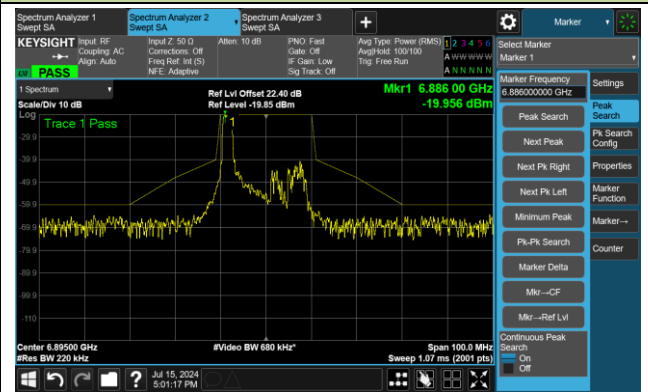

The Reference Level

The Mask Data

802.11ax-HE20 – Ant 2

Channel 185 (6875MHz) RU26/8

The Reference Level

The Mask Data

Channel 185 (6875MHz) RU52/40

The Reference Level

The Mask Data

Channel 185 (6875MHz) RU106/54

The Reference Level

The Mask Data

802.11ax-HE20 – Ant 2

Channel 189 (6895MHz) RU26/0

The Reference Level

The Mask Data

Channel 189 (6895MHz) RU52/37

The Reference Level

The Mask Data

Channel 189 (6895MHz) RU106/53

The Reference Level

The Mask Data

802.11ax-HE20 – Ant 2

Channel 209 (6995MHz) RU26/4

The Reference Level

The Mask Data

Channel 209 (6995MHz) RU52/38

The Reference Level

The Mask Data

Channel 209 (6995MHz) RU106/53

The Reference Level

The Mask Data