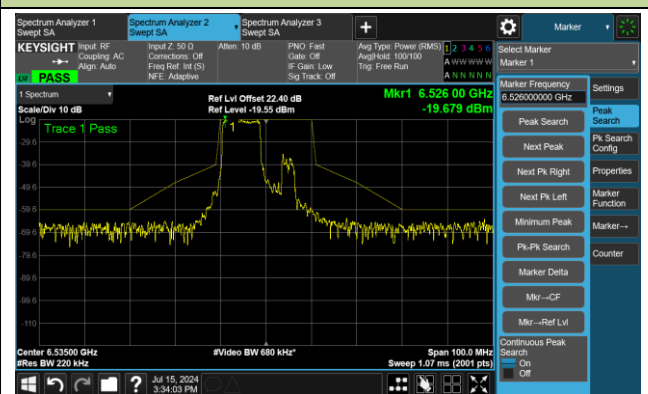

The Mask Data

Channel 113 (6515MHz) RU106/54

The Reference Level

The Mask Data

802.11ax-HE20 – Ant 2

Channel 117 (6535MHz) RU26/0

The Reference Level

The Mask Data

Channel 117 (6535MHz) RU52/37

The Reference Level

The Mask Data

Channel 117 (6535MHz) RU106/53

The Reference Level

The Mask Data

802.11ax-HE20 – Ant 2

Channel 149 (6695MHz) RU26/4

The Reference Level

The Mask Data

Channel 149 (6695MHz) RU52/38

The Reference Level

The Mask Data

Channel 149 (6695MHz) RU106/53

The Reference Level

The Mask Data