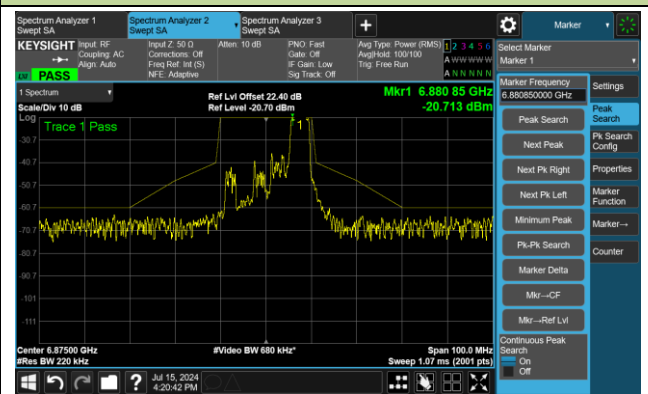

802.11ax-HE20 – Ant 2

Channel 181 (6855MHz) RU26/8

The Reference Level

The Mask Data

Channel 181 (6855MHz) RU52/40

The Reference Level

The Mask Data

Channel 181 (6855MHz) RU106/54

The Reference Level

The Mask Data

802.11ax-HE20 – Ant 2

Channel 185 (6875MHz) RU26/8

The Reference Level

The Mask Data

Channel 185 (6875MHz) RU52/40

The Reference Level

The Mask Data

Channel 185 (6875MHz) RU106/54

The Reference Level

The Mask Data

802.11ax-HE20 – Ant 2

Channel 189 (6895MHz) RU26/0

The Reference Level

The Mask Data

Channel 189 (6895MHz) RU52/37

The Reference Level

The Mask Data

Channel 189 (6895MHz) RU106/53

The Reference Level

The Mask Data

802.11ax-HE20 – Ant 2

Channel 209 (6995MHz) RU26/4