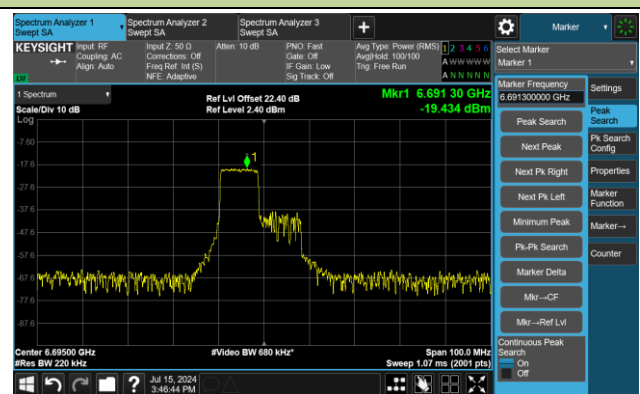

Channel 117 (6535MHz) RU52/37

The Reference Level

The Mask Data

Channel 117 (6535MHz) RU106/53

The Reference Level

The Mask Data

802.11ax-HE20 – Ant 2

Channel 149 (6695MHz) RU26/4

The Reference Level

The Mask Data

Channel 149 (6695MHz) RU52/38

The Reference Level

The Mask Data

Channel 149 (6695MHz) RU106/53

The Reference Level

The Mask Data

802.11ax-HE20 – Ant 2

Channel 181 (6855MHz) RU26/8

The Reference Level

The Mask Data

Channel 181 (6855MHz) RU52/40

The Reference Level

The Mask Data

Channel 181 (6855MHz) RU106/54

The Reference Level

The Mask Data

802.11ax-HE20 – Ant 2

Channel 185 (6875MHz) RU26/8

The Reference Level

The Mask Data

Channel 185 (6875MHz) RU52/40

The Reference Level