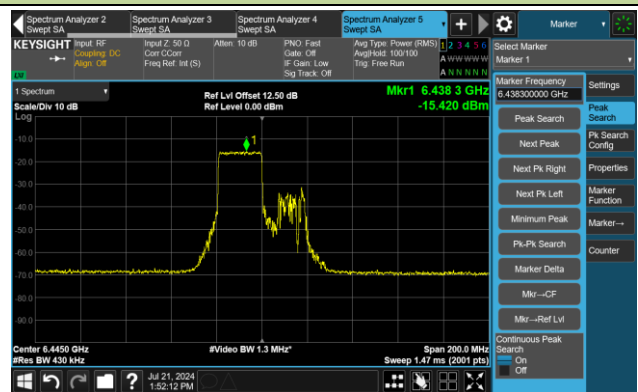

The Reference Level

The Mask Data

802.11ax-HE40 – Ant 2

Channel 3 (5965MHz) RU242/61

The Reference Level

The Mask Data

Channel 51 (6205MHz) RU242/61

The Reference Level

The Mask Data

802.11ax-HE40 – Ant 2

Channel 91 (6405MHz) RU242/62

The Reference Level

The Mask Data

Channel 99 (6445MHz) RU242/61

The Reference Level

The Mask Data

Channel 107 (6485MHz) RU242/62

The Reference Level

The Mask Data