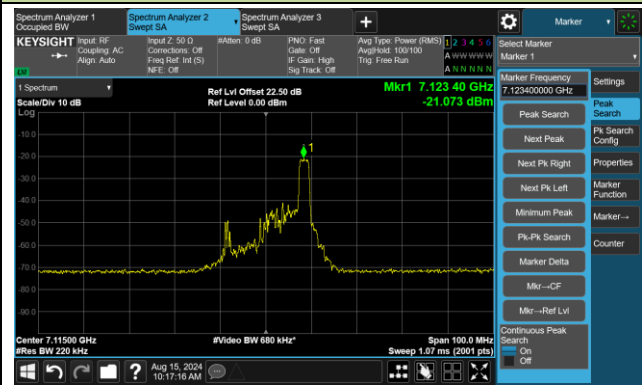

Channel 189 (6895MHz) RU52/37

The Reference Level

The Mask Data

Channel 189 (6895MHz) RU106/53

The Reference Level

The Mask Data

802.11ax-HE20 – Ant 2

Channel 209 (6995MHz) RU26/4

The Reference Level

The Mask Data

Channel 209 (6995MHz) RU52/38

The Reference Level

The Mask Data

Channel 209 (6995MHz) RU106/53

The Reference Level

The Mask Data

802.11ax-HE20 – Ant 2

Channel 233 (7115MHz) RU26/8

The Reference Level

The Mask Data

Channel 233 (7115MHz) RU52/40

The Reference Level

The Mask Data

Channel 233 (7115MHz) RU106/54