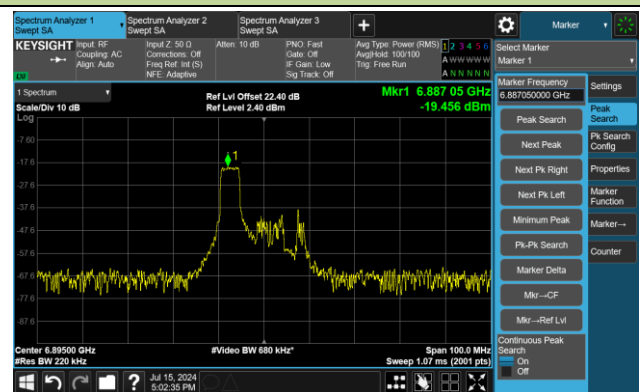

The Reference Level

The Mask Data

802.11ax-HE20 – Ant 2

Channel 185 (6875MHz) RU26/8

The Reference Level

The Mask Data

Channel 185 (6875MHz) RU52/40

The Reference Level

The Mask Data

Channel 185 (6875MHz) RU106/54

The Reference Level

The Mask Data

802.11ax-HE20 – Ant 2

Channel 189 (6895MHz) RU26/0

The Reference Level

The Mask Data

Channel 189 (6895MHz) RU52/37

The Reference Level

The Mask Data

Channel 189 (6895MHz) RU106/53

The Reference Level

The Mask Data

802.11ax-HE20 – Ant 2

Channel 209 (6995MHz) RU26/4

The Reference Level

The Mask Data

Channel 209 (6995MHz) RU52/38

The Reference Level

The Mask Data

Channel 209 (6995MHz) RU106/53

The Reference Level

The Mask Data