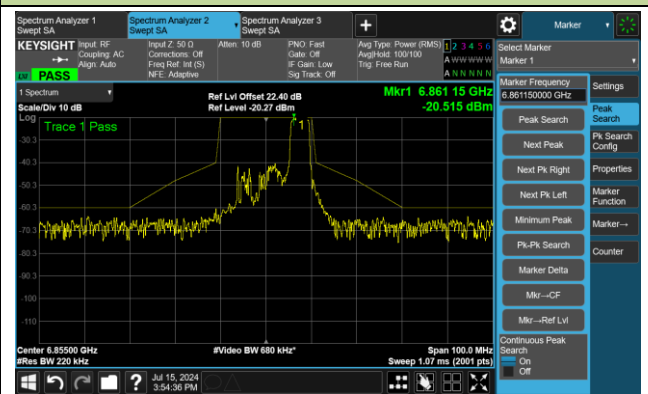

The Reference Level

The Mask Data

Channel 149 (6695MHz) RU52/38

The Reference Level

The Mask Data

Channel 149 (6695MHz) RU106/53

The Reference Level

The Mask Data

802.11ax-HE20 – Ant 2

Channel 181 (6855MHz) RU26/8

The Reference Level

The Mask Data

Channel 181 (6855MHz) RU52/40

The Reference Level

The Mask Data

Channel 181 (6855MHz) RU106/54

The Reference Level

The Mask Data

802.11ax-HE20 – Ant 2

Channel 185 (6875MHz) RU26/8

The Reference Level

The Mask Data

Channel 185 (6875MHz) RU52/40

The Reference Level

The Mask Data

Channel 185 (6875MHz) RU106/54

The Reference Level

The Mask Data

802.11ax-HE20 – Ant 2

Channel 189 (6895MHz) RU26/0

The Reference Level

The Mask Data