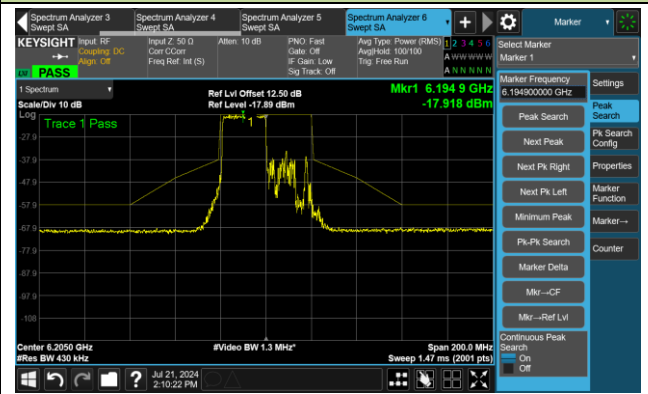

802.11ax-HE20 – Ant 2

Channel 233 (7115MHz) RU26/8

The Reference Level

The Mask Data

Channel 233 (7115MHz) RU52/40

The Reference Level

The Mask Data

Channel 233 (7115MHz) RU106/54

The Reference Level

The Mask Data

802.11ax-HE40 – Ant 2

Channel 3 (5965MHz) RU242/61

The Reference Level

The Mask Data

Channel 51 (6205MHz) RU242/61

The Reference Level

The Mask Data

802.11ax-HE40 – Ant 2

Channel 91 (6405MHz) RU242/62

The Reference Level

The Mask Data

Channel 99 (6445MHz) RU242/61

The Reference Level

The Mask Data

Channel 107 (6485MHz) RU242/62

The Reference Level

The Mask Data