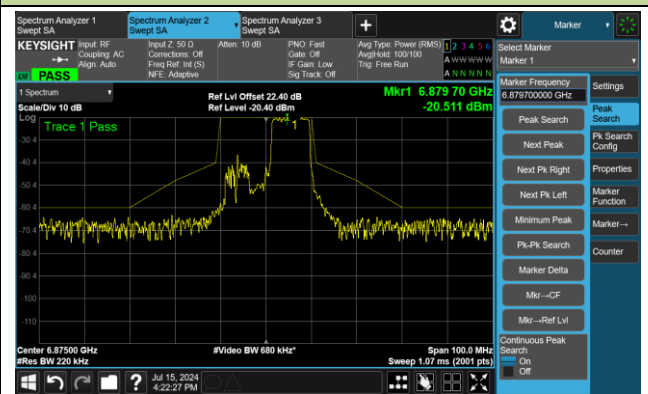

The Reference Level

The Mask Data

802.11ax-HE20 – Ant 2

Channel 185 (6875MHz) RU26/8

The Reference Level

The Mask Data

Channel 185 (6875MHz) RU52/40

The Reference Level

The Mask Data

Channel 185 (6875MHz) RU106/54

The Reference Level

The Mask Data

802.11ax-HE20 – Ant 2

Channel 189 (6895MHz) RU26/0

The Reference Level

The Mask Data

Channel 189 (6895MHz) RU52/37

The Reference Level

The Mask Data

Channel 189 (6895MHz) RU106/53

The Reference Level

The Mask Data

802.11ax-HE20 – Ant 2

Channel 209 (6995MHz) RU26/4

The Reference Level

The Mask Data

Channel 209 (6995MHz) RU52/38

The Reference Level

The Mask Data

Channel 209 (6995MHz) RU106/53

The Reference Level

The Mask Data