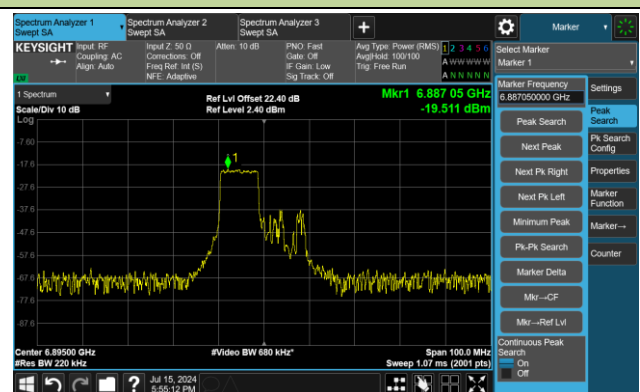

The Mask Data

Channel 185 (6875MHz) RU106/54

The Reference Level

The Mask Data

802.11ax-HE20 – Ant 2

Channel 189 (6895MHz) RU26/0

The Reference Level

The Mask Data

Channel 189 (6895MHz) RU52/37

The Reference Level

The Mask Data

Channel 189 (6895MHz) RU106/53

The Reference Level

The Mask Data

802.11ax-HE20 – Ant 2

Channel 209 (6995MHz) RU26/4

The Reference Level

The Mask Data

Channel 209 (6995MHz) RU52/38

The Reference Level

The Mask Data

Channel 209 (6995MHz) RU106/53

The Reference Level

The Mask Data