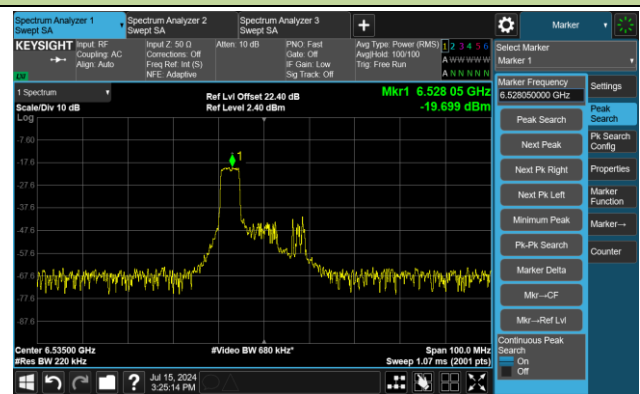

The Reference Level

The Mask Data

802.11ax-HE20 – Ant 2

Channel 113 (6515MHz) RU26/8

The Reference Level

The Mask Data

Channel 113 (6515MHz) RU52/40

The Reference Level

The Mask Data

Channel 113 (6515MHz) RU106/54

The Reference Level

The Mask Data

802.11ax-HE20 – Ant 2

Channel 117 (6535MHz) RU26/0

The Reference Level

The Mask Data

Channel 117 (6535MHz) RU52/37

The Reference Level

The Mask Data

Channel 117 (6535MHz) RU106/53

The Reference Level

The Mask Data

802.11ax-HE20 – Ant 2

Channel 149 (6695MHz) RU26/4

The Reference Level

The Mask Data

Channel 149 (6695MHz) RU52/38

The Reference Level

The Mask Data

Channel 149 (6695MHz) RU106/53

The Reference Level

The Mask Data