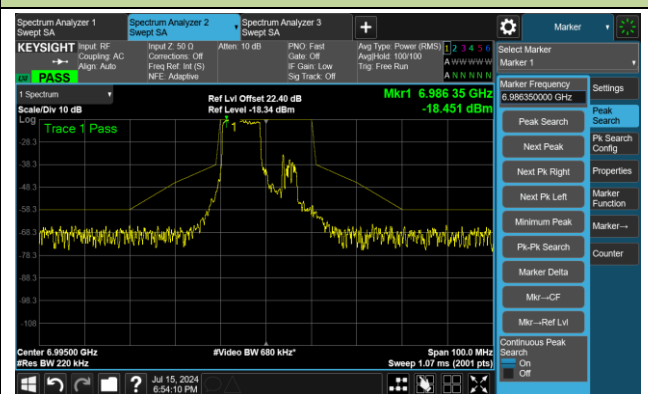

Channel 189 (6895MHz) RU52/37

The Reference Level

The Mask Data

Channel 189 (6895MHz) RU106/53

The Reference Level

The Mask Data

802.11ax-HE20 – Ant 2

Channel 209 (6995MHz) RU26/4

The Reference Level

The Mask Data

Channel 209 (6995MHz) RU52/38

The Reference Level

The Mask Data

Channel 209 (6995MHz) RU106/53

The Reference Level

The Mask Data

802.11ax-HE20 – Ant 2

Channel 233 (7115MHz) RU26/8

The Reference Level

The Mask Data

Channel 233 (7115MHz) RU52/40

The Reference Level

The Mask Data

Channel 233 (7115MHz) RU106/54