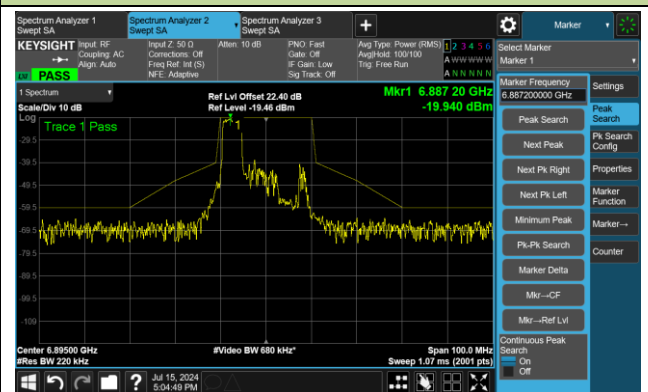

The Reference Level

The Mask Data

802.11ax-HE20 – Ant 2

Channel 185 (6875MHz) RU26/8

The Reference Level

The Mask Data

Channel 185 (6875MHz) RU52/40

The Reference Level

The Mask Data

Channel 185 (6875MHz) RU106/54

The Reference Level

The Mask Data

802.11ax-HE20 – Ant 2

Channel 189 (6895MHz) RU26/0

The Reference Level

The Mask Data

Channel 189 (6895MHz) RU52/37

The Reference Level

The Mask Data

Channel 189 (6895MHz) RU106/53

The Reference Level

The Mask Data

802.11ax-HE20 – Ant 2

Channel 209 (6995MHz) RU26/4

The Reference Level

The Mask Data

Channel 209 (6995MHz) RU52/38

The Reference Level

The Mask Data

Channel 209 (6995MHz) RU106/53

The Reference Level

The Mask Data