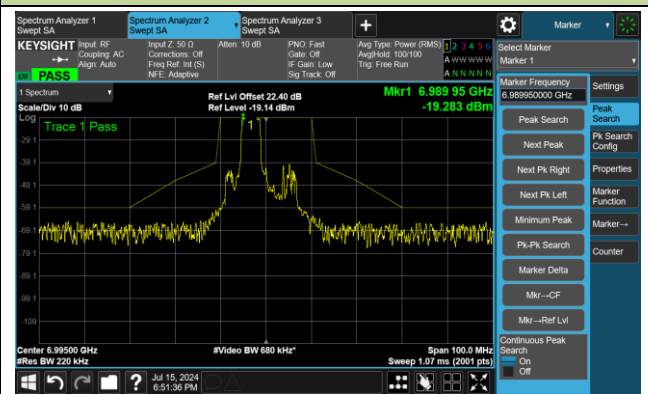

Channel 189 (6895MHz) RU52/37

The Reference Level

The Mask Data

Channel 189 (6895MHz) RU106/53

The Reference Level

The Mask Data

802.11ax-HE20 – Ant 2

Channel 209 (6995MHz) RU26/4

The Reference Level

The Mask Data

Channel 209 (6995MHz) RU52/38

The Reference Level

The Mask Data

Channel 209 (6995MHz) RU106/53

The Reference Level

The Mask Data

802.11ax-HE20 – Ant 2

Channel 233 (7115MHz) RU26/8

The Reference Level

The Mask Data

Channel 233 (7115MHz) RU52/40

The Reference Level

The Mask Data

Channel 233 (7115MHz) RU106/54