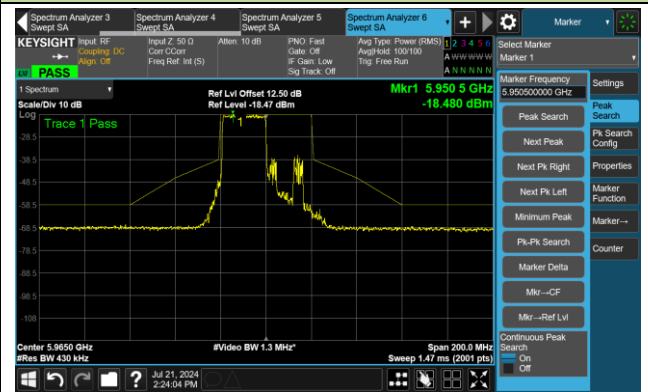

802.11ax-HE20 – Ant 2

Channel 233 (7115MHz) RU26/8

The Reference Level

The Mask Data

Channel 233 (7115MHz) RU52/40

The Reference Level

The Mask Data

Channel 233 (7115MHz) RU106/54

The Reference Level

The Mask Data

802.11ax-HE40 – Ant 2

Channel 3 (5965MHz) RU242/61

The Reference Level

The Mask Data

Channel 51 (6205MHz) RU242/61

The Reference Level

The Mask Data

802.11ax-HE40 – Ant 2

Channel 91 (6405MHz) RU242/62

The Reference Level

The Mask Data

Channel 99 (6445MHz) RU242/61

The Reference Level

The Mask Data

Channel 107 (6485MHz) RU242/62

The Reference Level

The Mask Data