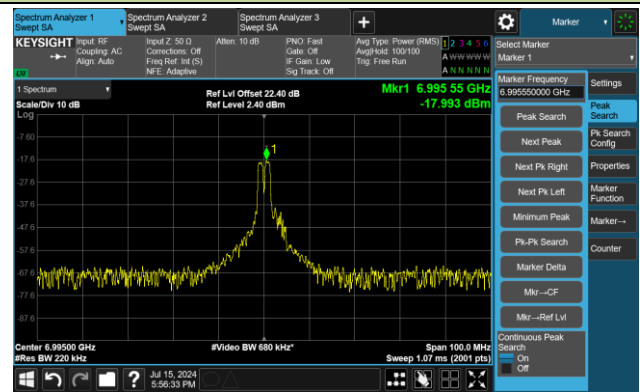

The Mask Data

Channel 185 (6875MHz) RU106/54

The Reference Level

The Mask Data

802.11ax-HE20 – Ant 2

Channel 189 (6895MHz) RU26/0

The Reference Level

The Mask Data

Channel 189 (6895MHz) RU52/37

The Reference Level

The Mask Data

Channel 189 (6895MHz) RU106/53

The Reference Level

The Mask Data

802.11ax-HE20 – Ant 2

Channel 209 (6995MHz) RU26/4

The Reference Level

The Mask Data

Channel 209 (6995MHz) RU52/38

The Reference Level

The Mask Data

Channel 209 (6995MHz) RU106/53

The Reference Level

The Mask Data