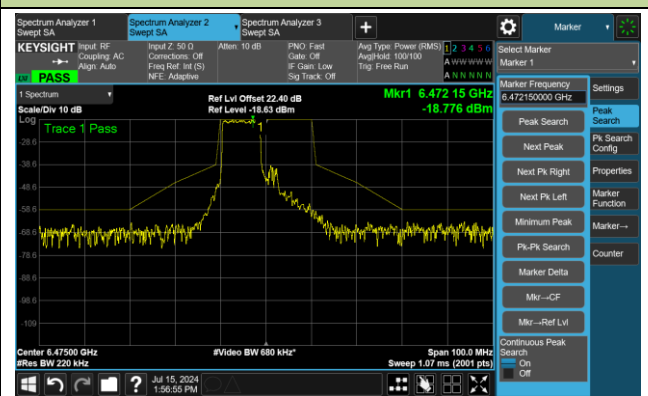

802.11ax-HE20 – Ant 2

Channel 105 (6475MHz) RU26/4

The Reference Level

The Mask Data

Channel 105 (6475MHz) RU52/38

The Reference Level

The Mask Data

Channel 105 (6475MHz) RU106/53

The Reference Level

The Mask Data

802.11ax-HE20 – Ant 2

Channel 113 (6515MHz) RU26/8

The Reference Level

The Mask Data

Channel 113 (6515MHz) RU52/40

The Reference Level

The Mask Data

Channel 113 (6515MHz) RU106/54

The Reference Level

The Mask Data

802.11ax-HE20 – Ant 2

Channel 117 (6535MHz) RU26/0

The Reference Level

The Mask Data