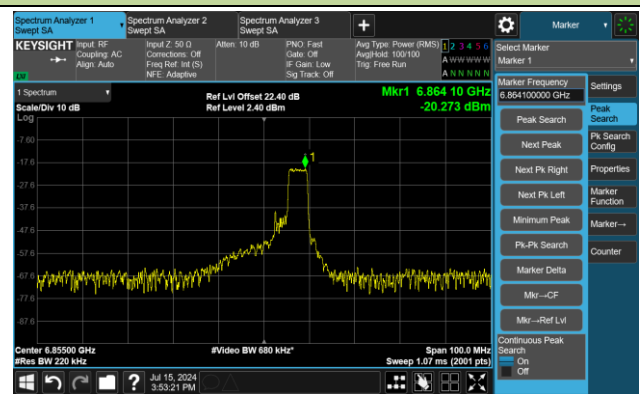

The Reference Level

The Mask Data

Channel 149 (6695MHz) RU52/38

The Reference Level

The Mask Data

Channel 149 (6695MHz) RU106/53

The Reference Level

The Mask Data

802.11ax-HE20 – Ant 2

Channel 181 (6855MHz) RU26/8

The Reference Level

The Mask Data

Channel 181 (6855MHz) RU52/40

The Reference Level

The Mask Data

Channel 181 (6855MHz) RU106/54

The Reference Level

The Mask Data

802.11ax-HE20 – Ant 2

Channel 185 (6875MHz) RU26/8

The Reference Level

The Mask Data

Channel 185 (6875MHz) RU52/40

The Reference Level