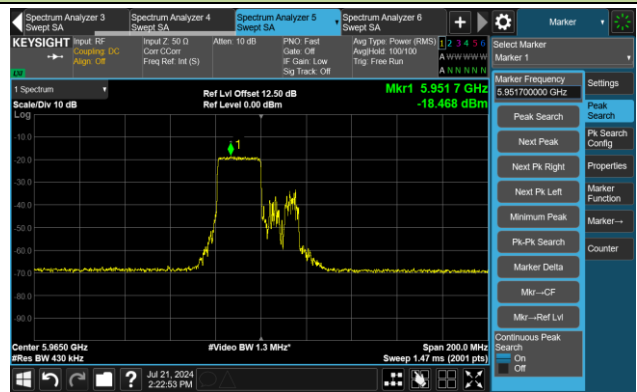

802.11ax-HE20 – Ant 2

Channel 233 (7115MHz) RU26/8

The Reference Level

The Mask Data

Channel 233 (7115MHz) RU52/40

The Reference Level

The Mask Data

Channel 233 (7115MHz) RU106/54

The Reference Level

The Mask Data

802.11ax-HE40 – Ant 2

Channel 3 (5965MHz) RU242/61

The Reference Level

The Mask Data

Channel 51 (6205MHz) RU242/61

The Reference Level

The Mask Data

802.11ax-HE40 – Ant 2

Channel 91 (6405MHz) RU242/62

The Reference Level

The Mask Data

Channel 99 (6445MHz) RU242/61

The Reference Level

The Mask Data

Channel 107 (6485MHz) RU242/62

The Reference Level

The Mask Data