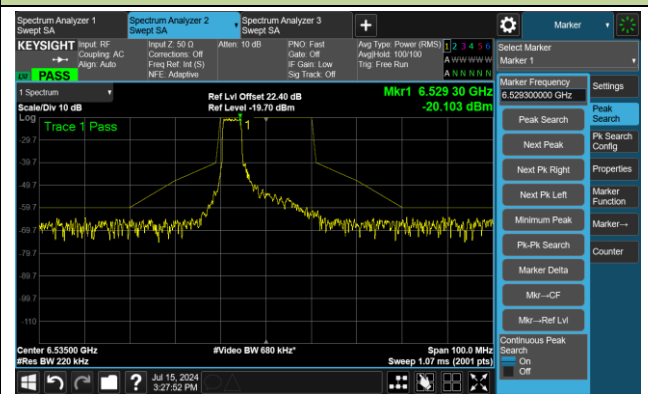

The Mask Data

Channel 113 (6515MHz) RU106/54

The Reference Level

The Mask Data

802.11ax-HE20 – Ant 2

Channel 117 (6535MHz) RU26/0

The Reference Level

The Mask Data

Channel 117 (6535MHz) RU52/37

The Reference Level

The Mask Data

Channel 117 (6535MHz) RU106/53

The Reference Level

The Mask Data

802.11ax-HE20 – Ant 2

Channel 149 (6695MHz) RU26/4

The Reference Level

The Mask Data

Channel 149 (6695MHz) RU52/38

The Reference Level

The Mask Data

Channel 149 (6695MHz) RU106/53

The Reference Level

The Mask Data