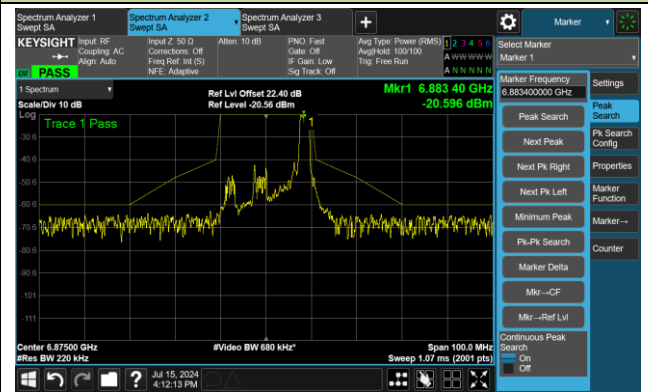

802.11ax-HE20 – Ant 2

Channel 181 (6855MHz) RU26/8

The Reference Level

The Mask Data

Channel 181 (6855MHz) RU52/40

The Reference Level

The Mask Data

Channel 181 (6855MHz) RU106/54

The Reference Level

The Mask Data

802.11ax-HE20 – Ant 2

Channel 185 (6875MHz) RU26/8

The Reference Level

The Mask Data

Channel 185 (6875MHz) RU52/40

The Reference Level

The Mask Data

Channel 185 (6875MHz) RU106/54

The Reference Level

The Mask Data

802.11ax-HE20 – Ant 2

Channel 189 (6895MHz) RU26/0

The Reference Level

The Mask Data

Channel 189 (6895MHz) RU52/37

The Reference Level

The Mask Data

Channel 189 (6895MHz) RU106/53

The Reference Level

The Mask Data

802.11ax-HE20 – Ant 2

Channel 209 (6995MHz) RU26/4