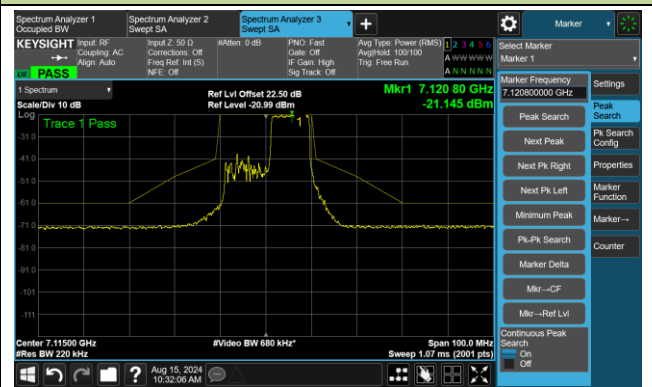

The Reference Level

The Mask Data

Channel 209 (6995MHz) RU52/38

The Reference Level

The Mask Data

Channel 209 (6995MHz) RU106/53

The Reference Level

The Mask Data

802.11ax-HE20 – Ant 2

Channel 233 (7115MHz) RU26/8

The Reference Level

The Mask Data

Channel 233 (7115MHz) RU52/40

The Reference Level

The Mask Data

Channel 233 (7115MHz) RU106/54

The Reference Level

The Mask Data

802.11ax-HE40 – Ant 2

Channel 3 (5965MHz) RU242/61

The Reference Level

The Mask Data

Channel 51 (6205MHz) RU242/61

The Reference Level