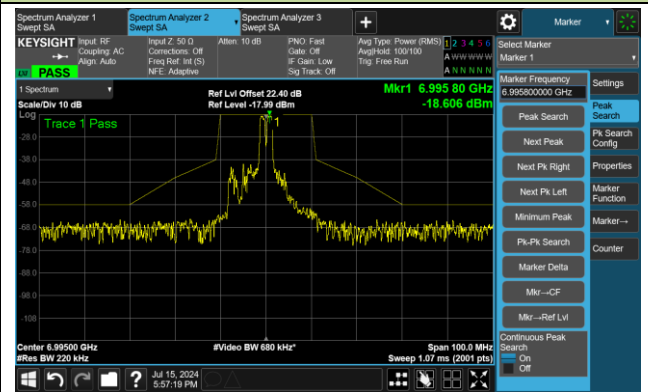

The Mask Data

Channel 185 (6875MHz) RU106/54

The Reference Level

The Mask Data

802.11ax-HE20 – Ant 2

Channel 189 (6895MHz) RU26/0

The Reference Level

The Mask Data

Channel 189 (6895MHz) RU52/37

The Reference Level

The Mask Data

Channel 189 (6895MHz) RU106/53

The Reference Level

The Mask Data

802.11ax-HE20 – Ant 2

Channel 209 (6995MHz) RU26/4

The Reference Level

The Mask Data

Channel 209 (6995MHz) RU52/38

The Reference Level

The Mask Data

Channel 209 (6995MHz) RU106/53

The Reference Level

The Mask Data