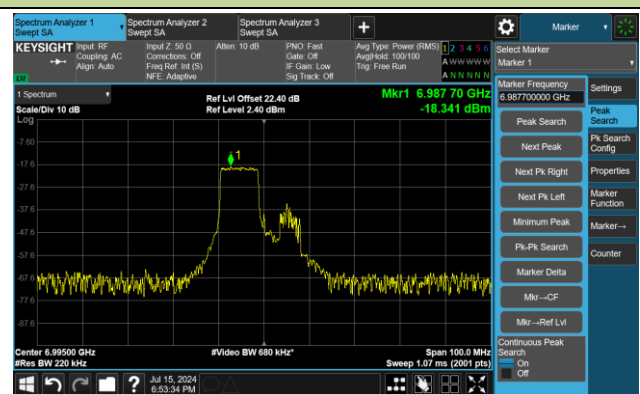

Channel 189 (6895MHz) RU52/37

The Reference Level

The Mask Data

Channel 189 (6895MHz) RU106/53

The Reference Level

The Mask Data

802.11ax-HE20 – Ant 2

Channel 209 (6995MHz) RU26/4

The Reference Level

The Mask Data

Channel 209 (6995MHz) RU52/38

The Reference Level

The Mask Data

Channel 209 (6995MHz) RU106/53

The Reference Level

The Mask Data

802.11ax-HE20 – Ant 2

Channel 233 (7115MHz) RU26/8

The Reference Level

The Mask Data

Channel 233 (7115MHz) RU52/40

The Reference Level

The Mask Data

Channel 233 (7115MHz) RU106/54