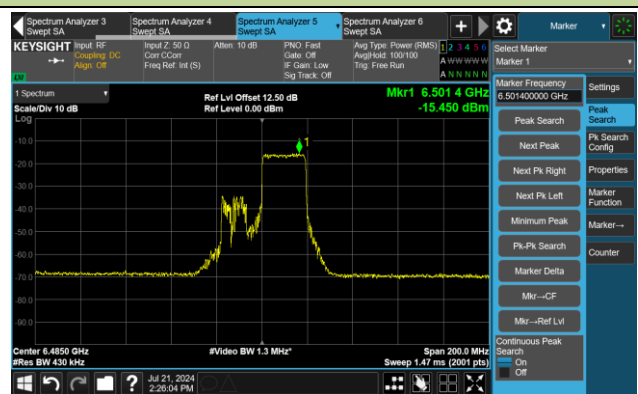

The Reference Level

The Mask Data

802.11ax-HE40 – Ant 2

Channel 3 (5965MHz) RU242/61

The Reference Level

The Mask Data

Channel 51 (6205MHz) RU242/61

The Reference Level

The Mask Data

802.11ax-HE40 – Ant 2

Channel 91 (6405MHz) RU242/62

The Reference Level

The Mask Data

Channel 99 (6445MHz) RU242/61

The Reference Level

The Mask Data

Channel 107 (6485MHz) RU242/62

The Reference Level

The Mask Data