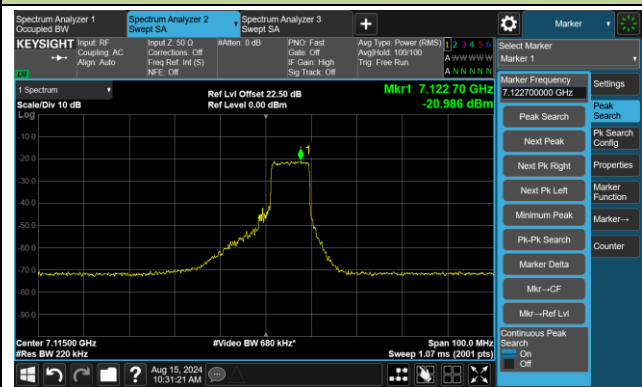

The Reference Level

The Mask Data

Channel 209 (6995MHz) RU52/38

The Reference Level

The Mask Data

Channel 209 (6995MHz) RU106/53

The Reference Level

The Mask Data

802.11ax-HE20 – Ant 2

Channel 233 (7115MHz) RU26/8

The Reference Level

The Mask Data

Channel 233 (7115MHz) RU52/40

The Reference Level

The Mask Data

Channel 233 (7115MHz) RU106/54

The Reference Level

The Mask Data

802.11ax-HE40 – Ant 2

Channel 3 (5965MHz) RU242/61

The Reference Level

The Mask Data

Channel 51 (6205MHz) RU242/61

The Reference Level