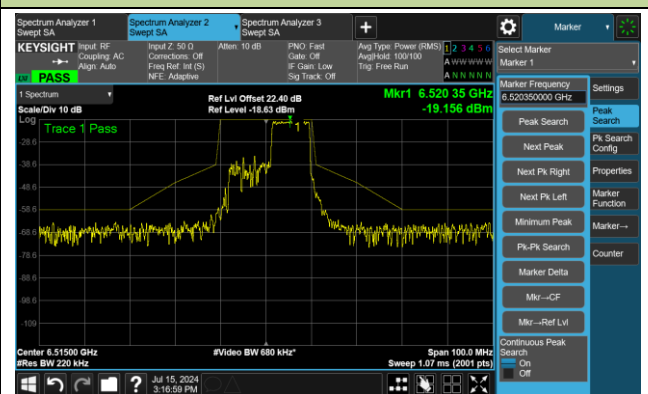

The Reference Level

The Mask Data

802.11ax-HE20 – Ant 2

Channel 113 (6515MHz) RU26/8

The Reference Level

The Mask Data

Channel 113 (6515MHz) RU52/40

The Reference Level

The Mask Data

Channel 113 (6515MHz) RU106/54

The Reference Level

The Mask Data

802.11ax-HE20 – Ant 2

Channel 117 (6535MHz) RU26/0

The Reference Level

The Mask Data

Channel 117 (6535MHz) RU52/37

The Reference Level

The Mask Data

Channel 117 (6535MHz) RU106/53

The Reference Level

The Mask Data

802.11ax-HE20 – Ant 2

Channel 149 (6695MHz) RU26/4

The Reference Level

The Mask Data

Channel 149 (6695MHz) RU52/38

The Reference Level

The Mask Data

Channel 149 (6695MHz) RU106/53

The Reference Level

The Mask Data