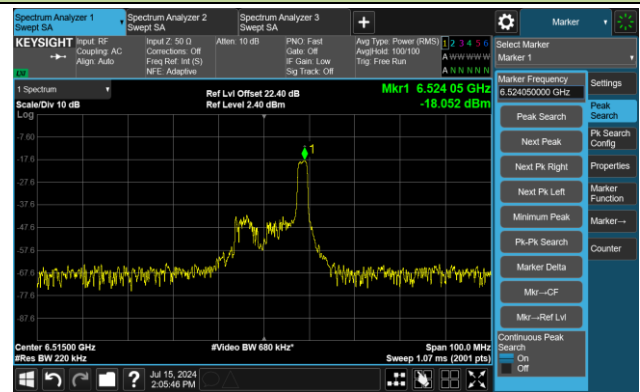

802.11ax-HE20 – Ant 2

Channel 105 (6475MHz) RU26/4

The Reference Level

The Mask Data

Channel 105 (6475MHz) RU52/38

The Reference Level

The Mask Data

Channel 105 (6475MHz) RU106/53

The Reference Level

The Mask Data

802.11ax-HE20 – Ant 2

Channel 113 (6515MHz) RU26/8

The Reference Level

The Mask Data

Channel 113 (6515MHz) RU52/40

The Reference Level

The Mask Data

Channel 113 (6515MHz) RU106/54

The Reference Level

The Mask Data

802.11ax-HE20 – Ant 2

Channel 117 (6535MHz) RU26/0

The Reference Level

The Mask Data

Channel 117 (6535MHz) RU52/37

The Reference Level

The Mask Data

Channel 117 (6535MHz) RU106/53

The Reference Level

The Mask Data

802.11ax-HE20 – Ant 2

Channel 149 (6695MHz) RU26/4