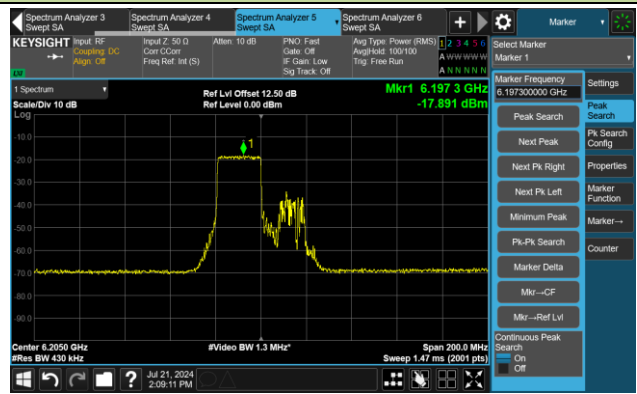

802.11ax-HE20 – Ant 2

Channel 233 (7115MHz) RU26/8

The Reference Level

The Mask Data

Channel 233 (7115MHz) RU52/40

The Reference Level

The Mask Data

Channel 233 (7115MHz) RU106/54

The Reference Level

The Mask Data

802.11ax-HE40 – Ant 2

Channel 3 (5965MHz) RU242/61

The Reference Level

The Mask Data

Channel 51 (6205MHz) RU242/61

The Reference Level

The Mask Data

802.11ax-HE40 – Ant 2

Channel 91 (6405MHz) RU242/62

The Reference Level

The Mask Data

Channel 99 (6445MHz) RU242/61

The Reference Level

The Mask Data

Channel 107 (6485MHz) RU242/62

The Reference Level

The Mask Data