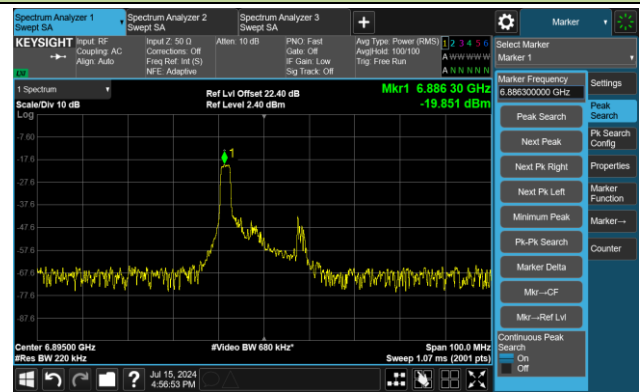

The Reference Level

The Mask Data

802.11ax-HE20 – Ant 2

Channel 185 (6875MHz) RU26/8

The Reference Level

The Mask Data

Channel 185 (6875MHz) RU52/40

The Reference Level

The Mask Data

Channel 185 (6875MHz) RU106/54

The Reference Level

The Mask Data

802.11ax-HE20 – Ant 2

Channel 189 (6895MHz) RU26/0

The Reference Level

The Mask Data

Channel 189 (6895MHz) RU52/37

The Reference Level

The Mask Data

Channel 189 (6895MHz) RU106/53

The Reference Level

The Mask Data

802.11ax-HE20 – Ant 2

Channel 209 (6995MHz) RU26/4