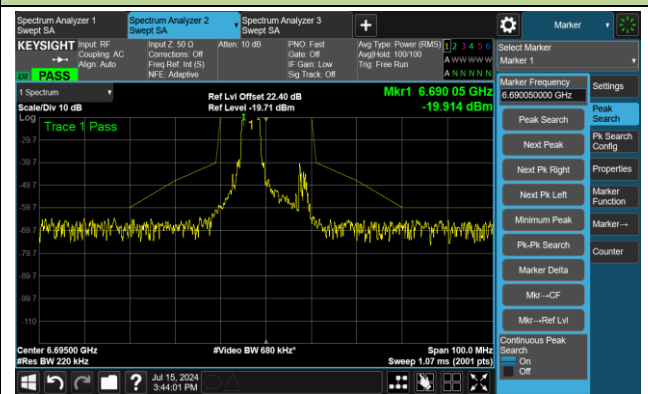

Channel 117 (6535MHz) RU52/37

The Reference Level

The Mask Data

Channel 117 (6535MHz) RU106/53

The Reference Level

The Mask Data

802.11ax-HE20 – Ant 2

Channel 149 (6695MHz) RU26/4

The Reference Level

The Mask Data

Channel 149 (6695MHz) RU52/38

The Reference Level

The Mask Data

Channel 149 (6695MHz) RU106/53

The Reference Level

The Mask Data

802.11ax-HE20 – Ant 2

Channel 181 (6855MHz) RU26/8

The Reference Level

The Mask Data

Channel 181 (6855MHz) RU52/40

The Reference Level

The Mask Data

Channel 181 (6855MHz) RU106/54

The Reference Level

The Mask Data

802.11ax-HE20 – Ant 2

Channel 185 (6875MHz) RU26/8

The Reference Level

The Mask Data

Channel 185 (6875MHz) RU52/40

The Reference Level