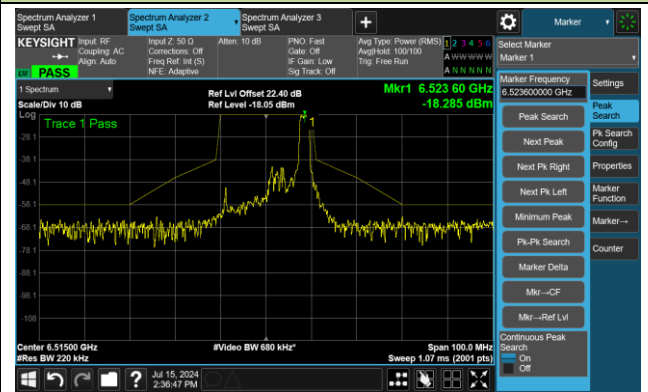

802.11ax-HE20 – Ant 2

Channel 105 (6475MHz) RU26/4

The Reference Level

The Mask Data

Channel 105 (6475MHz) RU52/38

The Reference Level

The Mask Data

Channel 105 (6475MHz) RU106/53

The Reference Level

The Mask Data

802.11ax-HE20 – Ant 2

Channel 113 (6515MHz) RU26/8

The Reference Level

The Mask Data

Channel 113 (6515MHz) RU52/40

The Reference Level

The Mask Data

Channel 113 (6515MHz) RU106/54

The Reference Level

The Mask Data

802.11ax-HE20 – Ant 2

Channel 117 (6535MHz) RU26/0

The Reference Level

The Mask Data

Channel 117 (6535MHz) RU52/37

The Reference Level

The Mask Data

Channel 117 (6535MHz) RU106/53

The Reference Level

The Mask Data

802.11ax-HE20 – Ant 2

Channel 149 (6695MHz) RU26/4