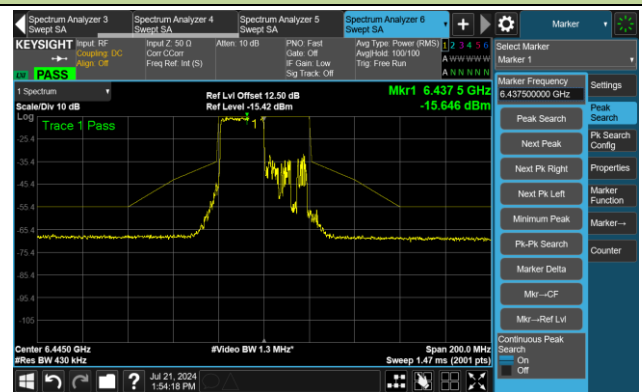

The Reference Level

The Mask Data

802.11ax-HE40 – Ant 2

Channel 3 (5965MHz) RU242/61

The Reference Level

The Mask Data

Channel 51 (6205MHz) RU242/61

The Reference Level

The Mask Data

802.11ax-HE40 – Ant 2

Channel 91 (6405MHz) RU242/62

The Reference Level

The Mask Data

Channel 99 (6445MHz) RU242/61

The Reference Level

The Mask Data

Channel 107 (6485MHz) RU242/62

The Reference Level

The Mask Data