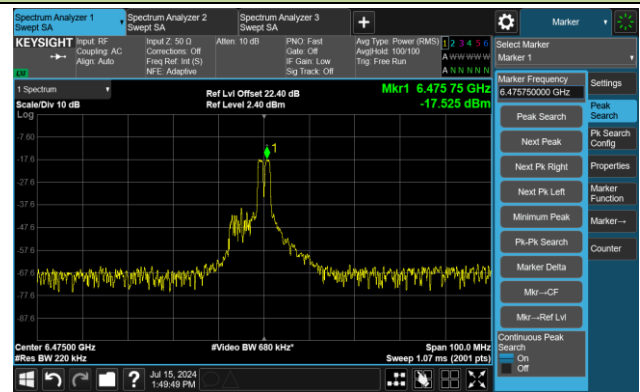

802.11ax-HE20 – Ant 2

Channel 105 (6475MHz) RU26/4

The Reference Level

The Mask Data

Channel 105 (6475MHz) RU52/38

The Reference Level

The Mask Data

Channel 105 (6475MHz) RU106/53

The Reference Level

The Mask Data

802.11ax-HE20 – Ant 2

Channel 113 (6515MHz) RU26/8

The Reference Level

The Mask Data

Channel 113 (6515MHz) RU52/40

The Reference Level

The Mask Data

Channel 113 (6515MHz) RU106/54

The Reference Level

The Mask Data

802.11ax-HE20 – Ant 2

Channel 117 (6535MHz) RU26/0

The Reference Level

The Mask Data