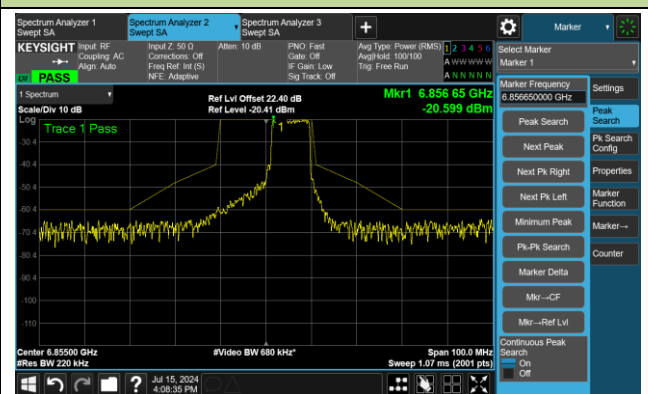

The Reference Level

The Mask Data

Channel 149 (6695MHz) RU52/38

The Reference Level

The Mask Data

Channel 149 (6695MHz) RU106/53

The Reference Level

The Mask Data

802.11ax-HE20 – Ant 2

Channel 181 (6855MHz) RU26/8

The Reference Level

The Mask Data

Channel 181 (6855MHz) RU52/40

The Reference Level

The Mask Data

Channel 181 (6855MHz) RU106/54

The Reference Level

The Mask Data

802.11ax-HE20 – Ant 2

Channel 185 (6875MHz) RU26/8

The Reference Level

The Mask Data

Channel 185 (6875MHz) RU52/40

The Reference Level