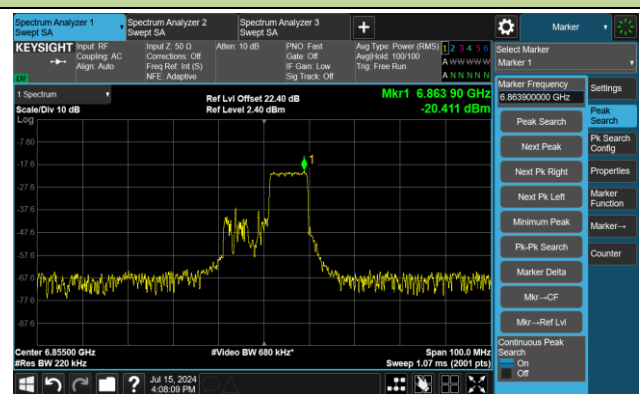

The Reference Level

The Mask Data

Channel 149 (6695MHz) RU52/38

The Reference Level

The Mask Data

Channel 149 (6695MHz) RU106/53

The Reference Level

The Mask Data

802.11ax-HE20 – Ant 2

Channel 181 (6855MHz) RU26/8

The Reference Level

The Mask Data

Channel 181 (6855MHz) RU52/40

The Reference Level

The Mask Data

Channel 181 (6855MHz) RU106/54

The Reference Level

The Mask Data

802.11ax-HE20 – Ant 2

Channel 185 (6875MHz) RU26/8

The Reference Level

The Mask Data

Channel 185 (6875MHz) RU52/40

The Reference Level