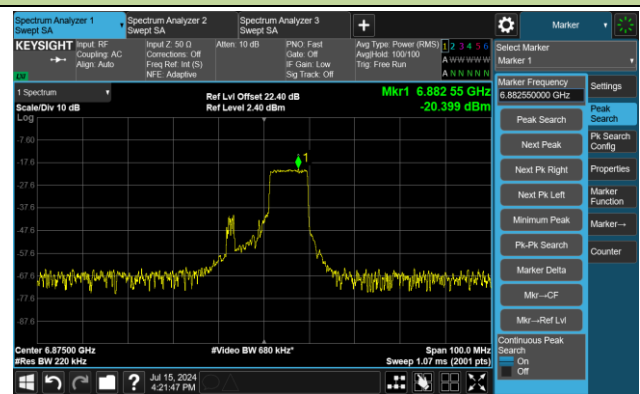

802.11ax-HE20 – Ant 2

Channel 181 (6855MHz) RU26/8

The Reference Level

The Mask Data

Channel 181 (6855MHz) RU52/40

The Reference Level

The Mask Data

Channel 181 (6855MHz) RU106/54

The Reference Level

The Mask Data

802.11ax-HE20 – Ant 2

Channel 185 (6875MHz) RU26/8

The Reference Level

The Mask Data

Channel 185 (6875MHz) RU52/40

The Reference Level

The Mask Data

Channel 185 (6875MHz) RU106/54

The Reference Level

The Mask Data

802.11ax-HE20 – Ant 2

Channel 189 (6895MHz) RU26/0

The Reference Level

The Mask Data