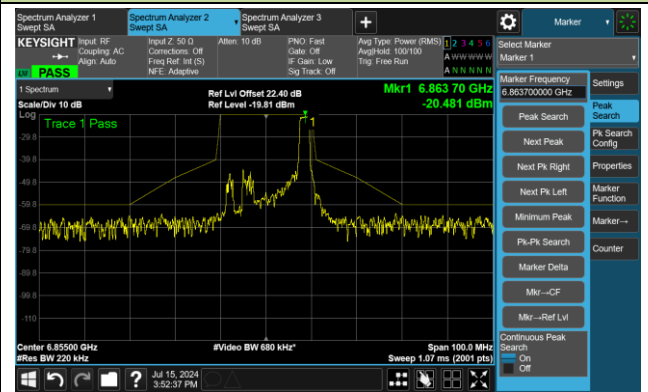

Channel 117 (6535MHz) RU52/37

The Reference Level

The Mask Data

Channel 117 (6535MHz) RU106/53

The Reference Level

The Mask Data

802.11ax-HE20 – Ant 2

Channel 149 (6695MHz) RU26/4

The Reference Level

The Mask Data

Channel 149 (6695MHz) RU52/38

The Reference Level

The Mask Data

Channel 149 (6695MHz) RU106/53

The Reference Level

The Mask Data

802.11ax-HE20 – Ant 2

Channel 181 (6855MHz) RU26/8

The Reference Level

The Mask Data

Channel 181 (6855MHz) RU52/40

The Reference Level

The Mask Data

Channel 181 (6855MHz) RU106/54

The Reference Level

The Mask Data

802.11ax-HE20 – Ant 2

Channel 185 (6875MHz) RU26/8

The Reference Level

The Mask Data

Channel 185 (6875MHz) RU52/40

The Reference Level