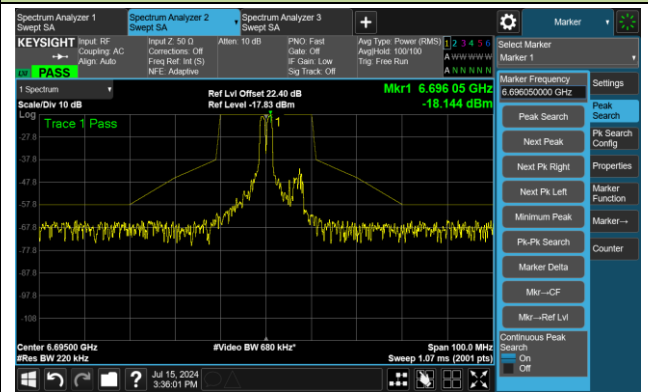

The Mask Data

Channel 113 (6515MHz) RU106/54

The Reference Level

The Mask Data

802.11ax-HE20 – Ant 2

Channel 117 (6535MHz) RU26/0

The Reference Level

The Mask Data

Channel 117 (6535MHz) RU52/37

The Reference Level

The Mask Data

Channel 117 (6535MHz) RU106/53

The Reference Level

The Mask Data

802.11ax-HE20 – Ant 2

Channel 149 (6695MHz) RU26/4

The Reference Level

The Mask Data

Channel 149 (6695MHz) RU52/38

The Reference Level

The Mask Data

Channel 149 (6695MHz) RU106/53

The Reference Level

The Mask Data

802.11ax-HE20 – Ant 2

Channel 181 (6855MHz) RU26/8

The Reference Level

The Mask Data

Channel 181 (6855MHz) RU52/40

The Reference Level

The Mask Data

Channel 181 (6855MHz) RU106/54