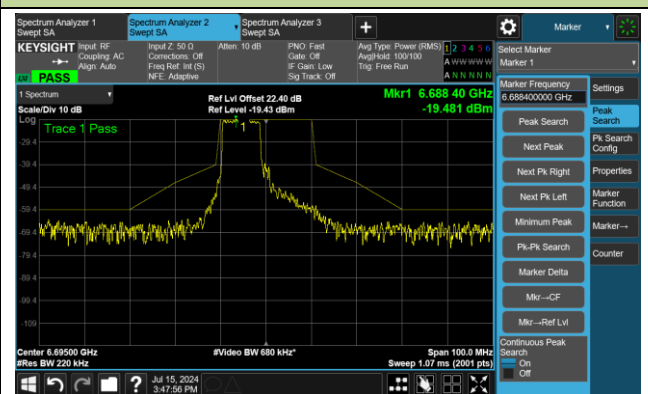

Channel 117 (6535MHz) RU52/37

The Reference Level

The Mask Data

Channel 117 (6535MHz) RU106/53

The Reference Level

The Mask Data

802.11ax-HE20 – Ant 2

Channel 149 (6695MHz) RU26/4

The Reference Level

The Mask Data

Channel 149 (6695MHz) RU52/38

The Reference Level

The Mask Data

Channel 149 (6695MHz) RU106/53

The Reference Level

The Mask Data

802.11ax-HE20 – Ant 2

Channel 181 (6855MHz) RU26/8

The Reference Level

The Mask Data

Channel 181 (6855MHz) RU52/40

The Reference Level

The Mask Data

Channel 181 (6855MHz) RU106/54

The Reference Level

The Mask Data

802.11ax-HE20 – Ant 2

Channel 185 (6875MHz) RU26/8

The Reference Level

The Mask Data

Channel 185 (6875MHz) RU52/40

The Reference Level