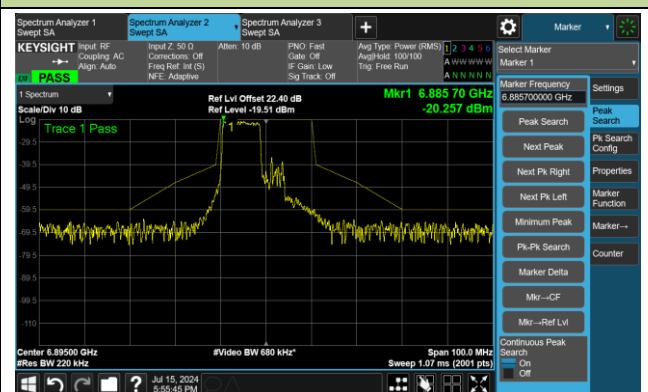

The Mask Data

Channel 185 (6875MHz) RU106/54

The Reference Level

The Mask Data

802.11ax-HE20 – Ant 2

Channel 189 (6895MHz) RU26/0

The Reference Level

The Mask Data

Channel 189 (6895MHz) RU52/37

The Reference Level

The Mask Data

Channel 189 (6895MHz) RU106/53

The Reference Level

The Mask Data

802.11ax-HE20 – Ant 2

Channel 209 (6995MHz) RU26/4

The Reference Level

The Mask Data

Channel 209 (6995MHz) RU52/38

The Reference Level

The Mask Data

Channel 209 (6995MHz) RU106/53

The Reference Level

The Mask Data