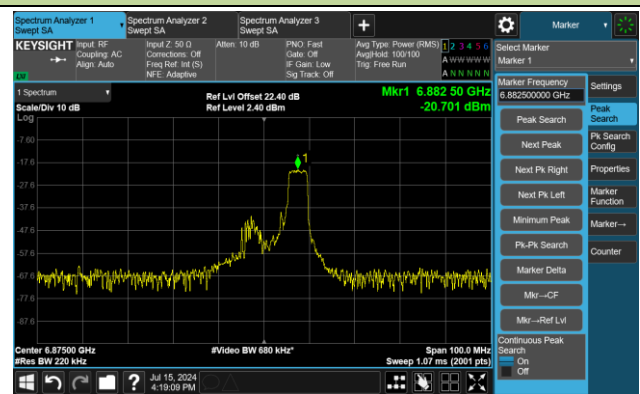

802.11ax-HE20 – Ant 2

Channel 181 (6855MHz) RU26/8

The Reference Level

The Mask Data

Channel 181 (6855MHz) RU52/40

The Reference Level

The Mask Data

Channel 181 (6855MHz) RU106/54

The Reference Level

The Mask Data

802.11ax-HE20 – Ant 2

Channel 185 (6875MHz) RU26/8

The Reference Level

The Mask Data

Channel 185 (6875MHz) RU52/40

The Reference Level

The Mask Data

Channel 185 (6875MHz) RU106/54

The Reference Level

The Mask Data

802.11ax-HE20 – Ant 2

Channel 189 (6895MHz) RU26/0

The Reference Level

The Mask Data