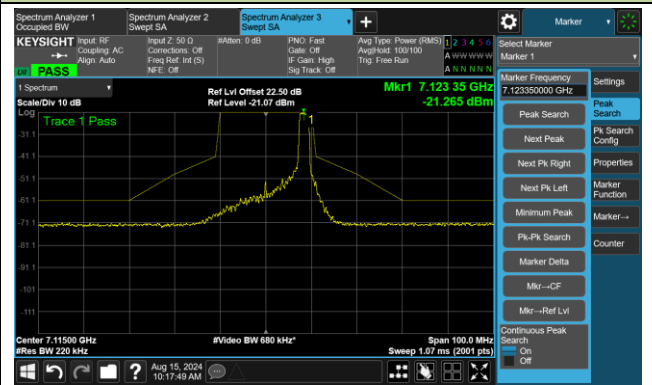

Channel 189 (6895MHz) RU52/37

The Reference Level

The Mask Data

Channel 189 (6895MHz) RU106/53

The Reference Level

The Mask Data

802.11ax-HE20 – Ant 2

Channel 209 (6995MHz) RU26/4

The Reference Level

The Mask Data

Channel 209 (6995MHz) RU52/38

The Reference Level

The Mask Data

Channel 209 (6995MHz) RU106/53

The Reference Level

The Mask Data

802.11ax-HE20 – Ant 2

Channel 233 (7115MHz) RU26/8

The Reference Level

The Mask Data

Channel 233 (7115MHz) RU52/40

The Reference Level

The Mask Data

Channel 233 (7115MHz) RU106/54