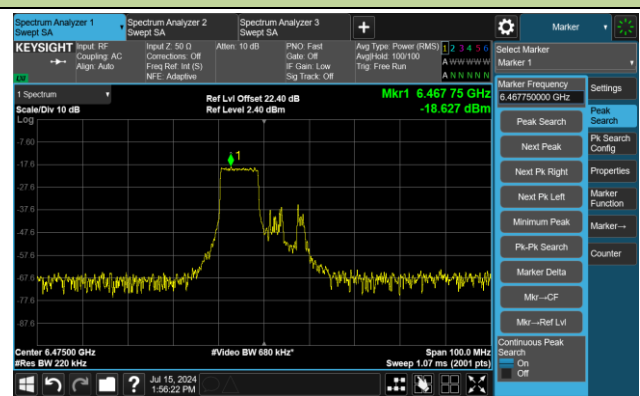

802.11ax-HE20 – Ant 2

Channel 105 (6475MHz) RU26/4

The Reference Level

The Mask Data

Channel 105 (6475MHz) RU52/38

The Reference Level

The Mask Data

Channel 105 (6475MHz) RU106/53

The Reference Level

The Mask Data

802.11ax-HE20 – Ant 2

Channel 113 (6515MHz) RU26/8

The Reference Level

The Mask Data

Channel 113 (6515MHz) RU52/40

The Reference Level