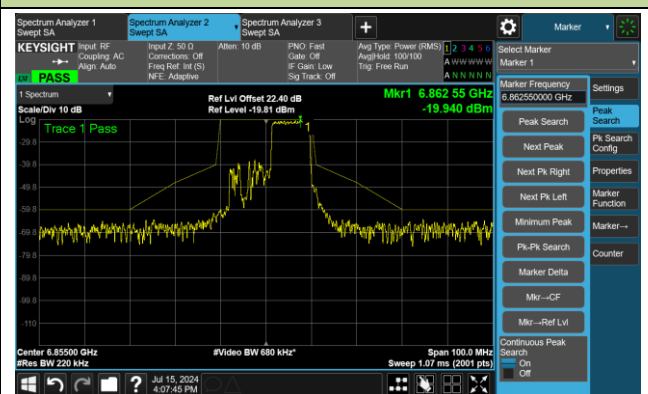

Channel 149 (6695MHz) RU52/38

The Reference Level

The Mask Data

Channel 149 (6695MHz) RU106/53

The Reference Level

The Mask Data

802.11ax-HE20 – Ant 3

Channel 181 (6855MHz) RU26/8

The Reference Level

The Mask Data

Channel 181 (6855MHz) RU52/40

The Reference Level

The Mask Data

Channel 181 (6855MHz) RU106/54

The Reference Level

The Mask Data

802.11ax-HE20 – Ant 3

Channel 185 (6875MHz) RU26/8

The Reference Level

The Mask Data

Channel 185 (6875MHz) RU52/40

The Reference Level

The Mask Data

Channel 185 (6875MHz) RU106/54

The Reference Level

The Mask Data

802.11ax-HE20 – Ant 3

Channel 189 (6895MHz) RU26/0

The Reference Level

The Mask Data

Channel 189 (6895MHz) RU52/37

The Reference Level