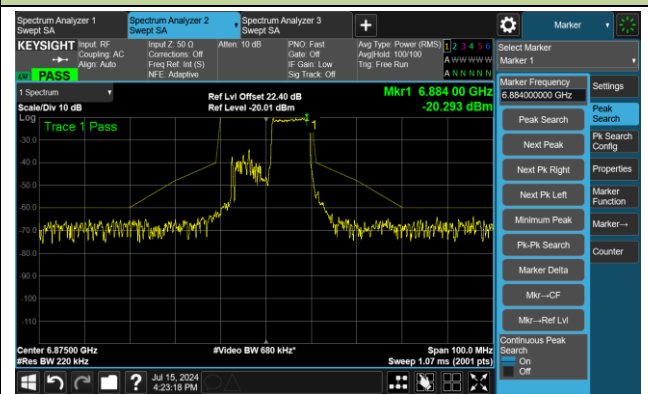

The Reference Level

The Mask Data

Channel 181 (6855MHz) RU52/40

The Reference Level

The Mask Data

Channel 181 (6855MHz) RU106/54

The Reference Level

The Mask Data

802.11ax-HE20 – Ant 3

Channel 185 (6875MHz) RU26/8

The Reference Level

The Mask Data

Channel 185 (6875MHz) RU52/40

The Reference Level

The Mask Data

Channel 185 (6875MHz) RU106/54

The Reference Level

The Mask Data

802.11ax-HE20 – Ant 3

Channel 189 (6895MHz) RU26/0

The Reference Level

The Mask Data

Channel 189 (6895MHz) RU52/37

The Reference Level

The Mask Data

Channel 189 (6895MHz) RU106/53

The Reference Level

The Mask Data

802.11ax-HE20 – Ant 3

Channel 209 (6995MHz) RU26/4

The Reference Level

The Mask Data