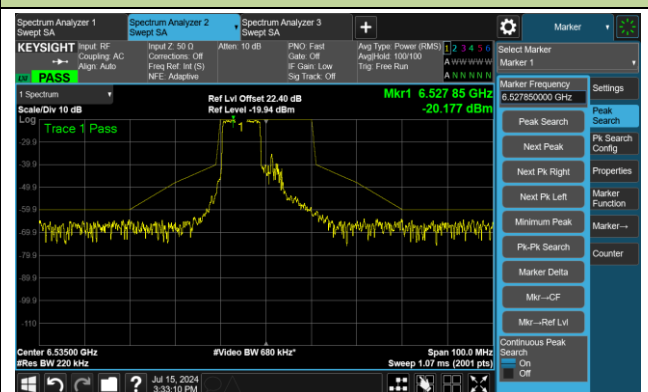

The Reference Level

The Mask Data

802.11ax-HE20 – Ant 3

Channel 117 (6535MHz) RU26/0

The Reference Level

The Mask Data

Channel 117 (6535MHz) RU52/37

The Reference Level

The Mask Data

Channel 117 (6535MHz) RU106/53

The Reference Level

The Mask Data

802.11ax-HE20 – Ant 3

Channel 149 (6695MHz) RU26/4

The Reference Level

The Mask Data

Channel 149 (6695MHz) RU52/38

The Reference Level

The Mask Data

Channel 149 (6695MHz) RU106/53

The Reference Level

The Mask Data

802.11ax-HE20 – Ant 3

Channel 181 (6855MHz) RU26/8

The Reference Level

The Mask Data

Channel 181 (6855MHz) RU52/40

The Reference Level

The Mask Data

Channel 181 (6855MHz) RU106/54

The Reference Level

The Mask Data