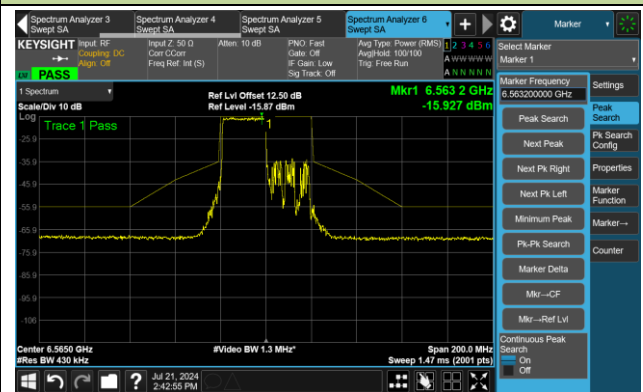

Channel 91 (6405MHz) RU242/62

The Reference Level

The Mask Data

Channel 99 (6445MHz) RU242/61

The Reference Level

The Mask Data

Channel 107 (6485MHz) RU242/62

The Reference Level

The Mask Data

802.11ax-HE40 – Ant 3

Channel 115 (6525MHz) RU242/62

The Reference Level

The Mask Data

Channel 123 (6565MHz) RU242/61

The Reference Level

The Mask Data

Channel 147 (6685MHz) RU242/61

The Reference Level

The Mask Data