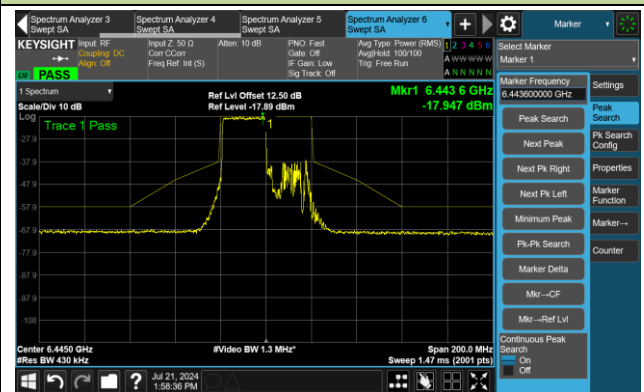

802.11ax-HE40 – Ant 3

Channel 3 (5965MHz) RU242/61

The Reference Level

The Mask Data

Channel 51 (6205MHz) RU242/61

The Reference Level

The Mask Data

802.11ax-HE40 – Ant 3

Channel 91 (6405MHz) RU242/62

The Reference Level

The Mask Data

Channel 99 (6445MHz) RU242/61

The Reference Level

The Mask Data

Channel 107 (6485MHz) RU242/62

The Reference Level

The Mask Data

802.11ax-HE40 – Ant 3

Channel 115 (6525MHz) RU242/62

The Reference Level

The Mask Data

Channel 123 (6565MHz) RU242/61

The Reference Level

The Mask Data

Channel 147 (6685MHz) RU242/61

The Reference Level

The Mask Data