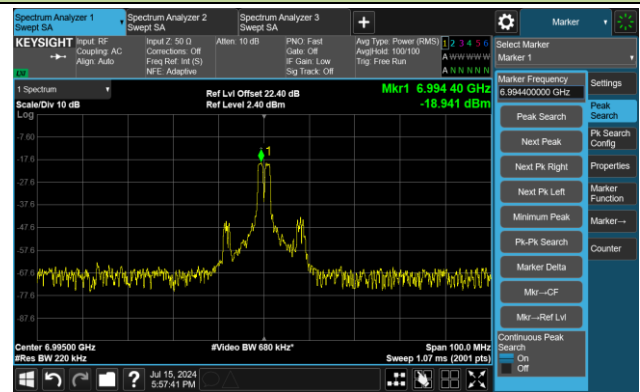

The Reference Level

The Mask Data

802.11ax-HE20 – Ant 3

Channel 189 (6895MHz) RU26/0

The Reference Level

The Mask Data

Channel 189 (6895MHz) RU52/37

The Reference Level

The Mask Data

Channel 189 (6895MHz) RU106/53

The Reference Level

The Mask Data

802.11ax-HE20 – Ant 3

Channel 209 (6995MHz) RU26/4

The Reference Level

The Mask Data

Channel 209 (6995MHz) RU52/38

The Reference Level

The Mask Data

Channel 209 (6995MHz) RU106/53

The Reference Level

The Mask Data

802.11ax-HE20 – Ant 3

Channel 233 (7115MHz) RU26/8