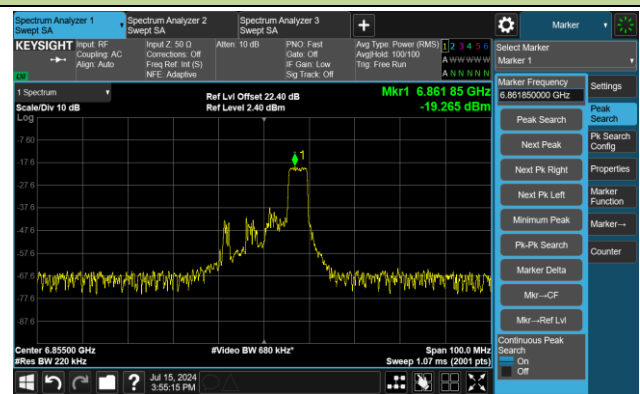

Channel 149 (6695MHz) RU52/38

The Reference Level

The Mask Data

Channel 149 (6695MHz) RU106/53

The Reference Level

The Mask Data

802.11ax-HE20 – Ant 3

Channel 181 (6855MHz) RU26/8

The Reference Level

The Mask Data

Channel 181 (6855MHz) RU52/40

The Reference Level

The Mask Data

Channel 181 (6855MHz) RU106/54

The Reference Level

The Mask Data

802.11ax-HE20 – Ant 3

Channel 185 (6875MHz) RU26/8

The Reference Level

The Mask Data

Channel 185 (6875MHz) RU52/40

The Reference Level

The Mask Data

Channel 185 (6875MHz) RU106/54

The Reference Level

The Mask Data

802.11ax-HE20 – Ant 3

Channel 189 (6895MHz) RU26/0

The Reference Level

The Mask Data

Channel 189 (6895MHz) RU52/37

The Reference Level