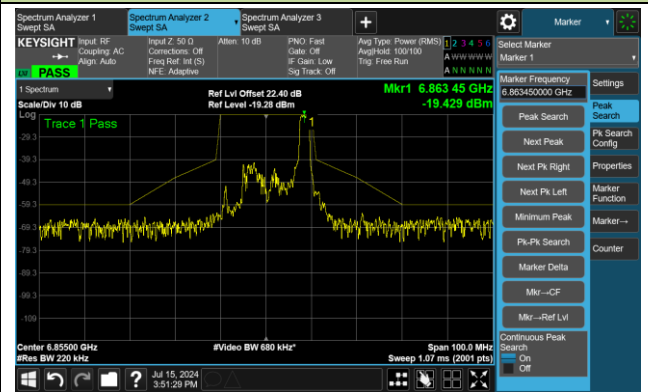

The Mask Data

Channel 117 (6535MHz) RU106/53

The Reference Level

The Mask Data

802.11ax-HE20 – Ant 3

Channel 149 (6695MHz) RU26/4

The Reference Level

The Mask Data

Channel 149 (6695MHz) RU52/38

The Reference Level

The Mask Data

Channel 149 (6695MHz) RU106/53

The Reference Level

The Mask Data

802.11ax-HE20 – Ant 3

Channel 181 (6855MHz) RU26/8

The Reference Level

The Mask Data

Channel 181 (6855MHz) RU52/40

The Reference Level

The Mask Data

Channel 181 (6855MHz) RU106/54

The Reference Level

The Mask Data

802.11ax-HE20 – Ant 3

Channel 185 (6875MHz) RU26/8

The Reference Level

The Mask Data

Channel 185 (6875MHz) RU52/40

The Reference Level

The Mask Data

Channel 185 (6875MHz) RU106/54