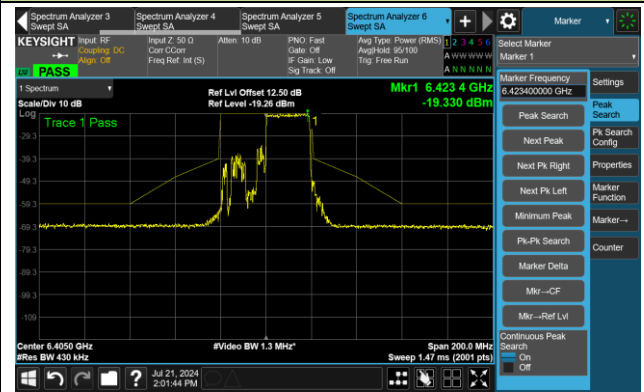

The Reference Level

The Mask Data

Channel 233 (7115MHz) RU52/40

The Reference Level

The Mask Data

Channel 233 (7115MHz) RU106/54

The Reference Level

The Mask Data

802.11ax-HE40 – Ant 3

Channel 3 (5965MHz) RU242/61

The Reference Level

The Mask Data

Channel 51 (6205MHz) RU242/61

The Reference Level

The Mask Data

802.11ax-HE40 – Ant 3

Channel 91 (6405MHz) RU242/62

The Reference Level

The Mask Data

Channel 99 (6445MHz) RU242/61

The Reference Level

The Mask Data

Channel 107 (6485MHz) RU242/62

The Reference Level