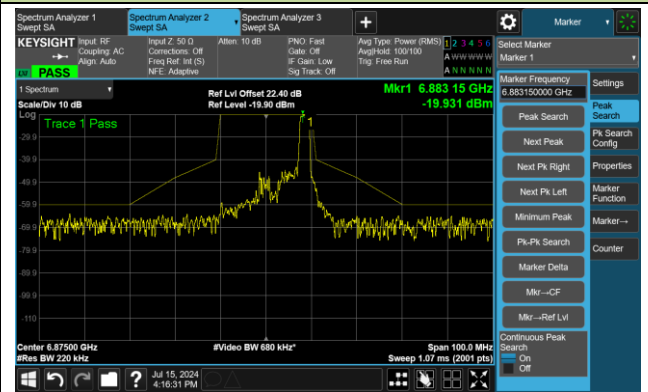

Channel 149 (6695MHz) RU52/38

The Reference Level

The Mask Data

Channel 149 (6695MHz) RU106/53

The Reference Level

The Mask Data

802.11ax-HE20 – Ant 3

Channel 181 (6855MHz) RU26/8

The Reference Level

The Mask Data

Channel 181 (6855MHz) RU52/40

The Reference Level

The Mask Data

Channel 181 (6855MHz) RU106/54

The Reference Level

The Mask Data

802.11ax-HE20 – Ant 3

Channel 185 (6875MHz) RU26/8

The Reference Level

The Mask Data

Channel 185 (6875MHz) RU52/40

The Reference Level

The Mask Data

Channel 185 (6875MHz) RU106/54

The Reference Level

The Mask Data

802.11ax-HE20 – Ant 3

Channel 189 (6895MHz) RU26/0

The Reference Level

The Mask Data

Channel 189 (6895MHz) RU52/37

The Reference Level