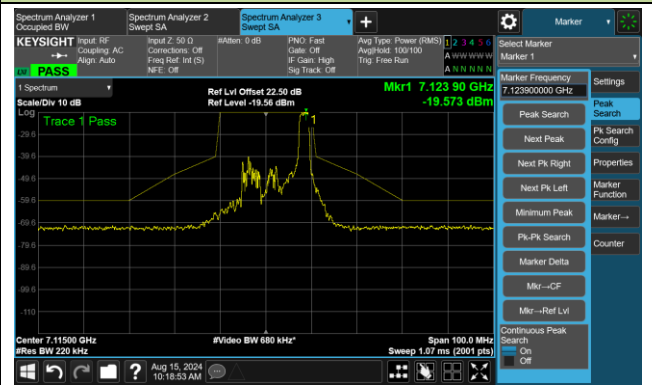

The Mask Data

Channel 189 (6895MHz) RU106/53

The Reference Level

The Mask Data

802.11ax-HE20 – Ant 3

Channel 209 (6995MHz) RU26/4

The Reference Level

The Mask Data

Channel 209 (6995MHz) RU52/38

The Reference Level

The Mask Data

Channel 209 (6995MHz) RU106/53

The Reference Level

The Mask Data

802.11ax-HE20 – Ant 3

Channel 233 (7115MHz) RU26/8

The Reference Level

The Mask Data

Channel 233 (7115MHz) RU52/40

The Reference Level

The Mask Data

Channel 233 (7115MHz) RU106/54

The Reference Level

The Mask Data

802.11ax-HE40 – Ant 3

Channel 3 (5965MHz) RU242/61

The Reference Level

The Mask Data

Channel 51 (6205MHz) RU242/61

The Reference Level

The Mask Data

802.11ax-HE40 – Ant 3