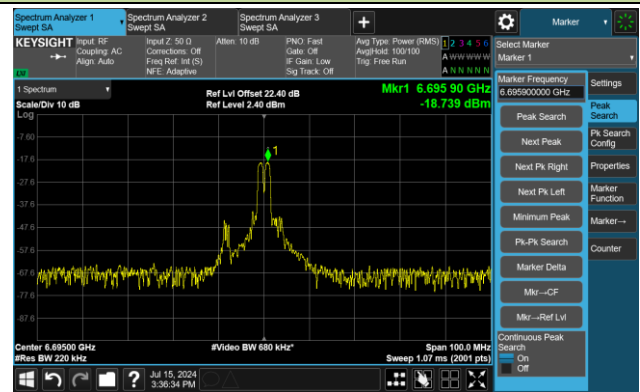

The Reference Level

The Mask Data

802.11ax-HE20 – Ant 3

Channel 117 (6535MHz) RU26/0

The Reference Level

The Mask Data

Channel 117 (6535MHz) RU52/37

The Reference Level

The Mask Data

Channel 117 (6535MHz) RU106/53

The Reference Level

The Mask Data

802.11ax-HE20 – Ant 3

Channel 149 (6695MHz) RU26/4

The Reference Level

The Mask Data

Channel 149 (6695MHz) RU52/38

The Reference Level

The Mask Data

Channel 149 (6695MHz) RU106/53

The Reference Level

The Mask Data

802.11ax-HE20 – Ant 3

Channel 181 (6855MHz) RU26/8

The Reference Level

The Mask Data

Channel 181 (6855MHz) RU52/40

The Reference Level

The Mask Data

Channel 181 (6855MHz) RU106/54

The Reference Level

The Mask Data