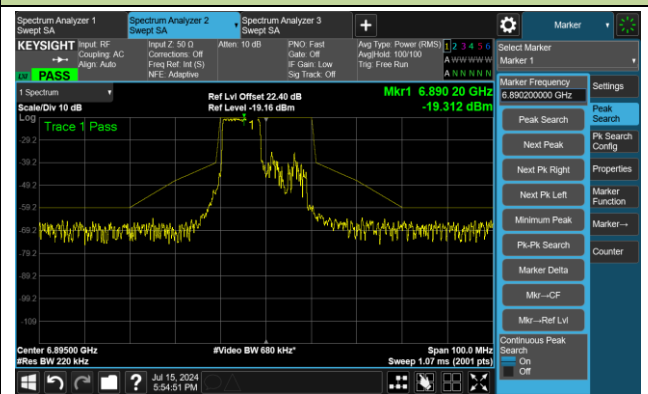

The Reference Level

The Mask Data

802.11ax-HE20 – Ant 3

Channel 189 (6895MHz) RU26/0

The Reference Level

The Mask Data

Channel 189 (6895MHz) RU52/37

The Reference Level

The Mask Data

Channel 189 (6895MHz) RU106/53

The Reference Level

The Mask Data

802.11ax-HE20 – Ant 3

Channel 209 (6995MHz) RU26/4

The Reference Level

The Mask Data

Channel 209 (6995MHz) RU52/38

The Reference Level

The Mask Data

Channel 209 (6995MHz) RU106/53

The Reference Level

The Mask Data

802.11ax-HE20 – Ant 3

Channel 233 (7115MHz) RU26/8