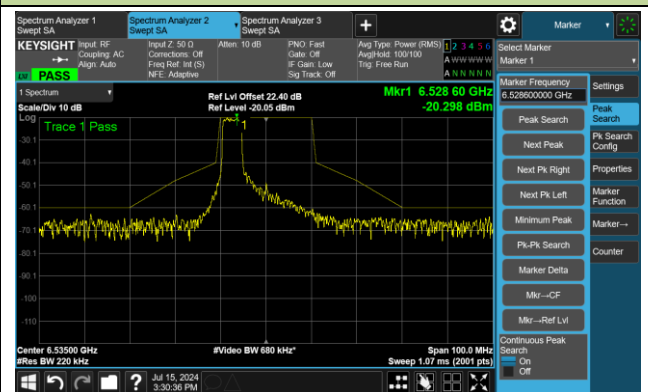

The Reference Level

The Mask Data

802.11ax-HE20 – Ant 3

Channel 117 (6535MHz) RU26/0

The Reference Level

The Mask Data

Channel 117 (6535MHz) RU52/37

The Reference Level

The Mask Data

Channel 117 (6535MHz) RU106/53

The Reference Level

The Mask Data

802.11ax-HE20 – Ant 3

Channel 149 (6695MHz) RU26/4

The Reference Level

The Mask Data

Channel 149 (6695MHz) RU52/38

The Reference Level

The Mask Data

Channel 149 (6695MHz) RU106/53

The Reference Level

The Mask Data

802.11ax-HE20 – Ant 3

Channel 181 (6855MHz) RU26/8