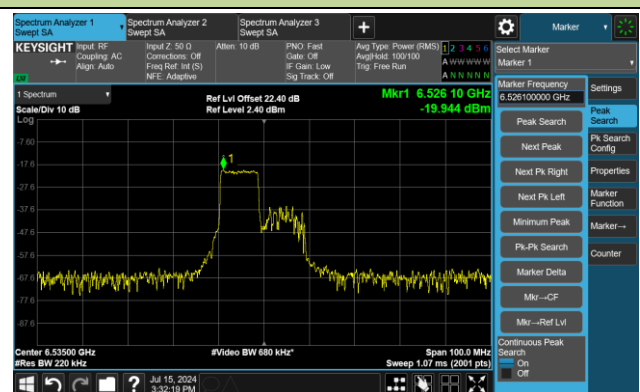

The Reference Level

The Mask Data

802.11ax-HE20 – Ant 3

Channel 117 (6535MHz) RU26/0

The Reference Level

The Mask Data

Channel 117 (6535MHz) RU52/37

The Reference Level

The Mask Data

Channel 117 (6535MHz) RU106/53

The Reference Level

The Mask Data

802.11ax-HE20 – Ant 3

Channel 149 (6695MHz) RU26/4

The Reference Level

The Mask Data

Channel 149 (6695MHz) RU52/38

The Reference Level

The Mask Data

Channel 149 (6695MHz) RU106/53

The Reference Level

The Mask Data

802.11ax-HE20 – Ant 3

Channel 181 (6855MHz) RU26/8