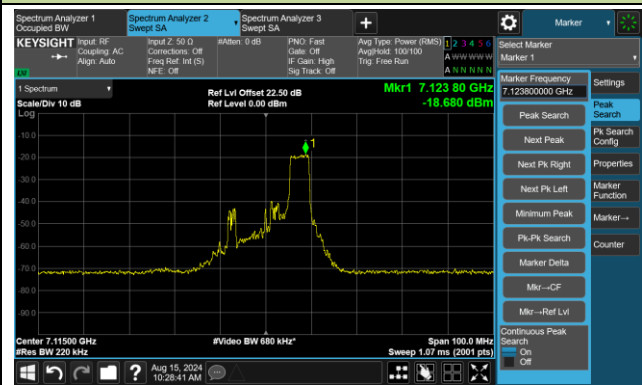

Channel 209 (6995MHz) RU52/38

The Reference Level

The Mask Data

Channel 209 (6995MHz) RU106/53

The Reference Level

The Mask Data

802.11ax-HE20 – Ant 3

Channel 233 (7115MHz) RU26/8

The Reference Level

The Mask Data

Channel 233 (7115MHz) RU52/40

The Reference Level

The Mask Data

Channel 233 (7115MHz) RU106/54

The Reference Level

The Mask Data

802.11ax-HE40 – Ant 3

Channel 3 (5965MHz) RU242/61

The Reference Level

The Mask Data

Channel 51 (6205MHz) RU242/61

The Reference Level

The Mask Data

802.11ax-HE40 – Ant 3

Channel 91 (6405MHz) RU242/62

The Reference Level

The Mask Data

Channel 99 (6445MHz) RU242/61

The Reference Level

The Mask Data

Channel 107 (6485MHz) RU242/62

The Reference Level