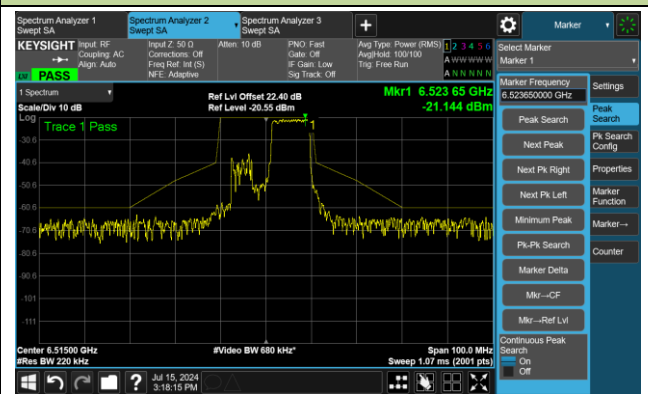

802.11ax-HE20 – Ant 3

Channel 113 (6515MHz) RU26/8

The Reference Level

The Mask Data

Channel 113 (6515MHz) RU52/40

The Reference Level

The Mask Data

Channel 113 (6515MHz) RU106/54

The Reference Level

The Mask Data

802.11ax-HE20 – Ant 3

Channel 117 (6535MHz) RU26/0

The Reference Level

The Mask Data

Channel 117 (6535MHz) RU52/37

The Reference Level

The Mask Data

Channel 117 (6535MHz) RU106/53

The Reference Level

The Mask Data

802.11ax-HE20 – Ant 3

Channel 149 (6695MHz) RU26/4

The Reference Level

The Mask Data