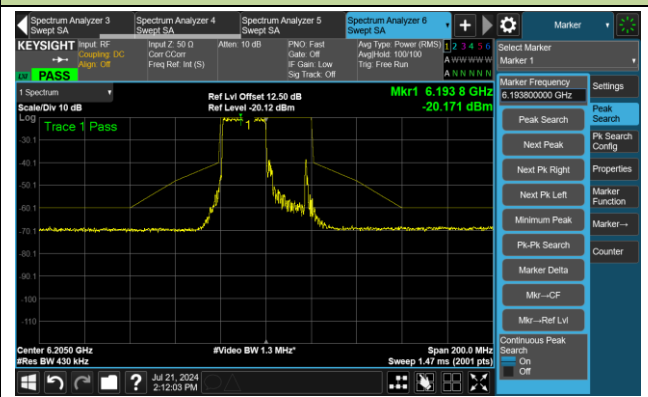

The Reference Level

The Mask Data

Channel 233 (7115MHz) RU52/40

The Reference Level

The Mask Data

Channel 233 (7115MHz) RU106/54

The Reference Level

The Mask Data

802.11ax-HE40 – Ant 3

Channel 3 (5965MHz) RU242/61

The Reference Level

The Mask Data

Channel 51 (6205MHz) RU242/61

The Reference Level

The Mask Data

802.11ax-HE40 – Ant 3

Channel 91 (6405MHz) RU242/62

The Reference Level

The Mask Data

Channel 99 (6445MHz) RU242/61

The Reference Level

The Mask Data

Channel 107 (6485MHz) RU242/62

The Reference Level