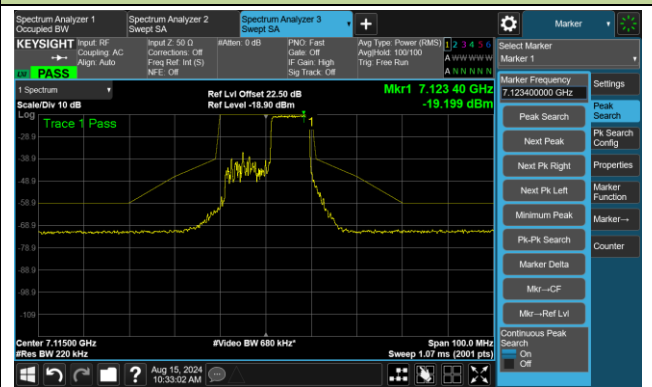

Channel 209 (6995MHz) RU52/38

The Reference Level

The Mask Data

Channel 209 (6995MHz) RU106/53

The Reference Level

The Mask Data

802.11ax-HE20 – Ant 3

Channel 233 (7115MHz) RU26/8

The Reference Level

The Mask Data

Channel 233 (7115MHz) RU52/40

The Reference Level

The Mask Data

Channel 233 (7115MHz) RU106/54

The Reference Level

The Mask Data

802.11ax-HE40 – Ant 3

Channel 3 (5965MHz) RU242/61

The Reference Level

The Mask Data

Channel 51 (6205MHz) RU242/61

The Reference Level

The Mask Data

802.11ax-HE40 – Ant 3

Channel 91 (6405MHz) RU242/62

The Reference Level

The Mask Data

Channel 99 (6445MHz) RU242/61

The Reference Level

The Mask Data

Channel 107 (6485MHz) RU242/62

The Reference Level