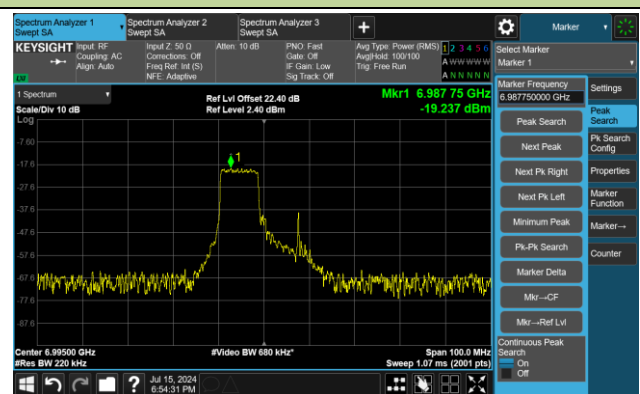

The Mask Data

Channel 189 (6895MHz) RU106/53

The Reference Level

The Mask Data

802.11ax-HE20 – Ant 3

Channel 209 (6995MHz) RU26/4

The Reference Level

The Mask Data

Channel 209 (6995MHz) RU52/38

The Reference Level

The Mask Data

Channel 209 (6995MHz) RU106/53

The Reference Level

The Mask Data

802.11ax-HE20 – Ant 3

Channel 233 (7115MHz) RU26/8

The Reference Level

The Mask Data

Channel 233 (7115MHz) RU52/40

The Reference Level

The Mask Data

Channel 233 (7115MHz) RU106/54

The Reference Level

The Mask Data