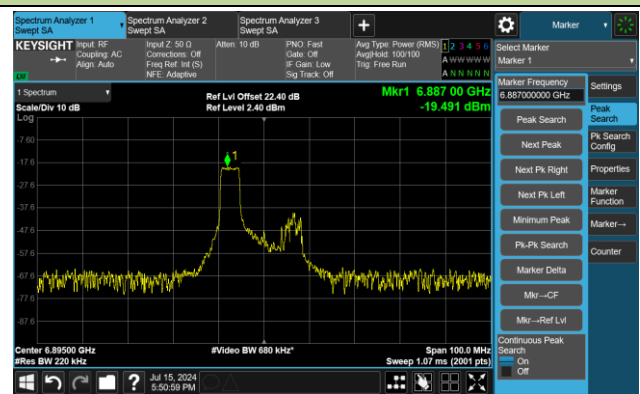

802.11ax-HE20 – Ant 3

Channel 185 (6875MHz) RU26/8

The Reference Level

The Mask Data

Channel 185 (6875MHz) RU52/40

The Reference Level

The Mask Data

Channel 185 (6875MHz) RU106/54

The Reference Level

The Mask Data

802.11ax-HE20 – Ant 3

Channel 189 (6895MHz) RU26/0

The Reference Level

The Mask Data

Channel 189 (6895MHz) RU52/37

The Reference Level

The Mask Data

Channel 189 (6895MHz) RU106/53

The Reference Level

The Mask Data

802.11ax-HE20 – Ant 3

Channel 209 (6995MHz) RU26/4

The Reference Level

The Mask Data

Channel 209 (6995MHz) RU52/38

The Reference Level

The Mask Data

Channel 209 (6995MHz) RU106/53

The Reference Level

The Mask Data

802.11ax-HE20 – Ant 3

Channel 233 (7115MHz) RU26/8