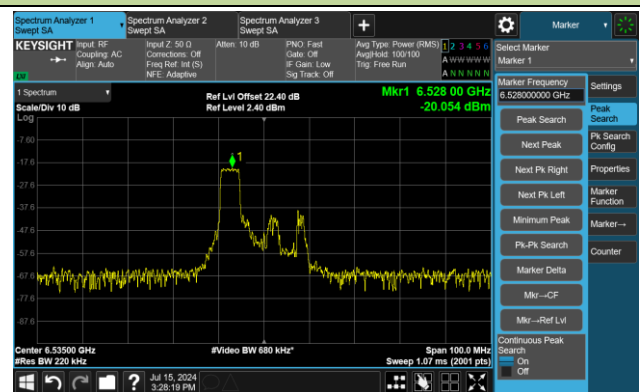

The Reference Level

The Mask Data

802.11ax-HE20 – Ant 3

Channel 117 (6535MHz) RU26/0

The Reference Level

The Mask Data

Channel 117 (6535MHz) RU52/37

The Reference Level

The Mask Data

Channel 117 (6535MHz) RU106/53

The Reference Level

The Mask Data

802.11ax-HE20 – Ant 3

Channel 149 (6695MHz) RU26/4

The Reference Level

The Mask Data

Channel 149 (6695MHz) RU52/38

The Reference Level

The Mask Data

Channel 149 (6695MHz) RU106/53

The Reference Level

The Mask Data

802.11ax-HE20 – Ant 3

Channel 181 (6855MHz) RU26/8