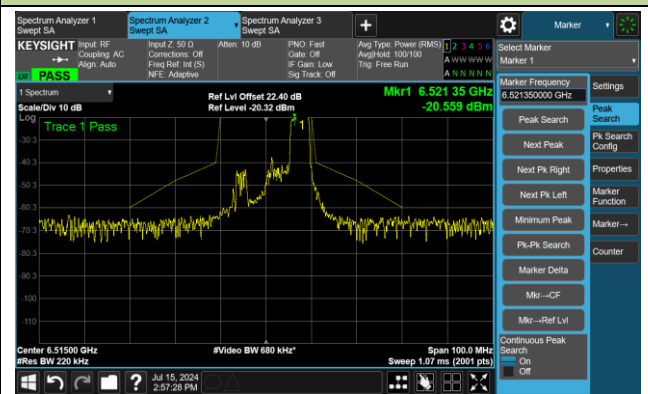

802.11ax-HE20 – Ant 3

Channel 113 (6515MHz) RU26/8

The Reference Level

The Mask Data

Channel 113 (6515MHz) RU52/40

The Reference Level

The Mask Data

Channel 113 (6515MHz) RU106/54

The Reference Level

The Mask Data

802.11ax-HE20 – Ant 3

Channel 117 (6535MHz) RU26/0

The Reference Level

The Mask Data

Channel 117 (6535MHz) RU52/37

The Reference Level

The Mask Data

Channel 117 (6535MHz) RU106/53

The Reference Level

The Mask Data

802.11ax-HE20 – Ant 3

Channel 149 (6695MHz) RU26/4

The Reference Level

The Mask Data