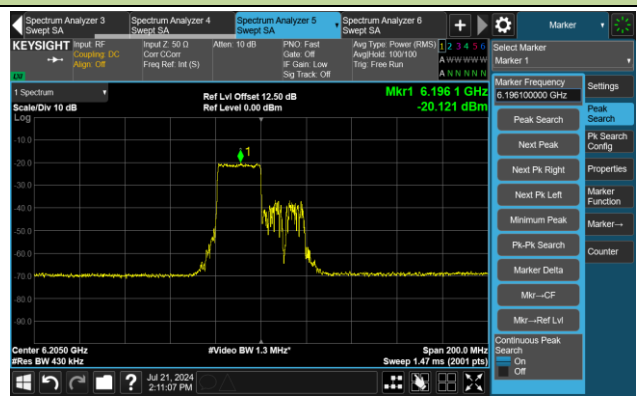

The Reference Level

The Mask Data

Channel 233 (7115MHz) RU52/40

The Reference Level

The Mask Data

Channel 233 (7115MHz) RU106/54

The Reference Level

The Mask Data

802.11ax-HE40 – Ant 3

Channel 3 (5965MHz) RU242/61

The Reference Level

The Mask Data

Channel 51 (6205MHz) RU242/61

The Reference Level

The Mask Data

802.11ax-HE40 – Ant 3

Channel 91 (6405MHz) RU242/62

The Reference Level

The Mask Data

Channel 99 (6445MHz) RU242/61

The Reference Level

The Mask Data

Channel 107 (6485MHz) RU242/62

The Reference Level