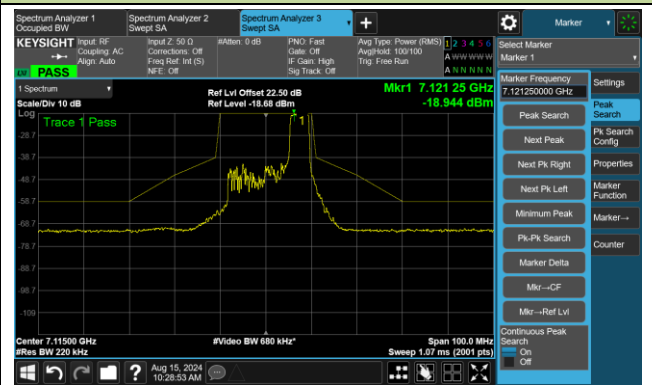

Channel 209 (6995MHz) RU52/38

The Reference Level

The Mask Data

Channel 209 (6995MHz) RU106/53

The Reference Level

The Mask Data

802.11ax-HE20 – Ant 3

Channel 233 (7115MHz) RU26/8

The Reference Level

The Mask Data

Channel 233 (7115MHz) RU52/40

The Reference Level

The Mask Data

Channel 233 (7115MHz) RU106/54

The Reference Level

The Mask Data

802.11ax-HE40 – Ant 3

Channel 3 (5965MHz) RU242/61

The Reference Level

The Mask Data

Channel 51 (6205MHz) RU242/61

The Reference Level

The Mask Data

802.11ax-HE40 – Ant 3

Channel 91 (6405MHz) RU242/62

The Reference Level

The Mask Data

Channel 99 (6445MHz) RU242/61

The Reference Level

The Mask Data

Channel 107 (6485MHz) RU242/62

The Reference Level