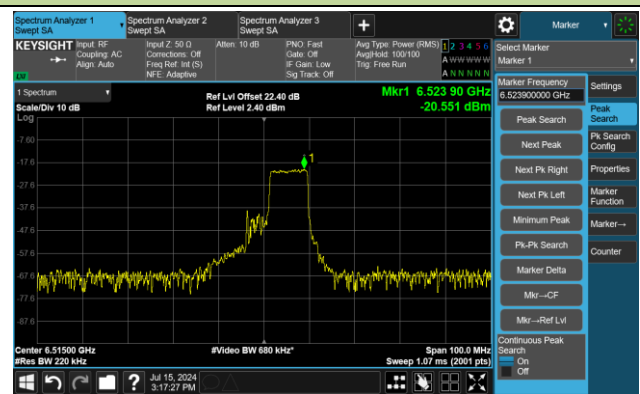

802.11ax-HE20 – Ant 3

Channel 113 (6515MHz) RU26/8

The Reference Level

The Mask Data

Channel 113 (6515MHz) RU52/40

The Reference Level

The Mask Data

Channel 113 (6515MHz) RU106/54

The Reference Level

The Mask Data

802.11ax-HE20 – Ant 3

Channel 117 (6535MHz) RU26/0

The Reference Level

The Mask Data

Channel 117 (6535MHz) RU52/37

The Reference Level