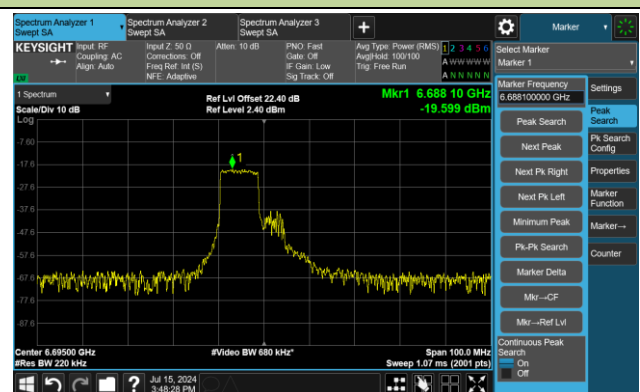

The Mask Data

Channel 117 (6535MHz) RU106/53

The Reference Level

The Mask Data

802.11ax-HE20 – Ant 3

Channel 149 (6695MHz) RU26/4

The Reference Level

The Mask Data

Channel 149 (6695MHz) RU52/38

The Reference Level

The Mask Data

Channel 149 (6695MHz) RU106/53

The Reference Level

The Mask Data

802.11ax-HE20 – Ant 3

Channel 181 (6855MHz) RU26/8

The Reference Level

The Mask Data

Channel 181 (6855MHz) RU52/40

The Reference Level

The Mask Data

Channel 181 (6855MHz) RU106/54

The Reference Level

The Mask Data

802.11ax-HE20 – Ant 3

Channel 185 (6875MHz) RU26/8

The Reference Level

The Mask Data

Channel 185 (6875MHz) RU52/40

The Reference Level

The Mask Data

Channel 185 (6875MHz) RU106/54