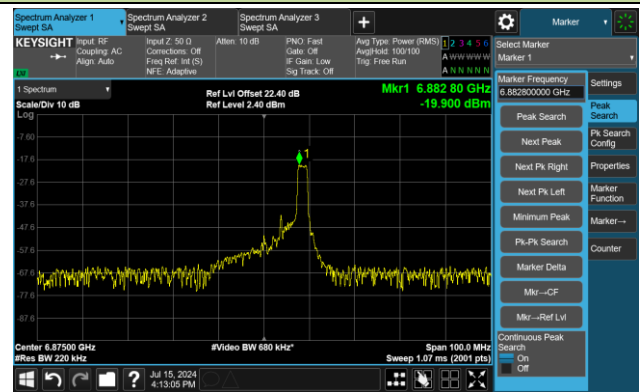

Channel 149 (6695MHz) RU52/38

The Reference Level

The Mask Data

Channel 149 (6695MHz) RU106/53

The Reference Level

The Mask Data

802.11ax-HE20 – Ant 3

Channel 181 (6855MHz) RU26/8

The Reference Level

The Mask Data

Channel 181 (6855MHz) RU52/40

The Reference Level

The Mask Data

Channel 181 (6855MHz) RU106/54

The Reference Level

The Mask Data

802.11ax-HE20 – Ant 3

Channel 185 (6875MHz) RU26/8

The Reference Level

The Mask Data

Channel 185 (6875MHz) RU52/40

The Reference Level

The Mask Data

Channel 185 (6875MHz) RU106/54

The Reference Level

The Mask Data

802.11ax-HE20 – Ant 3

Channel 189 (6895MHz) RU26/0

The Reference Level

The Mask Data

Channel 189 (6895MHz) RU52/37

The Reference Level