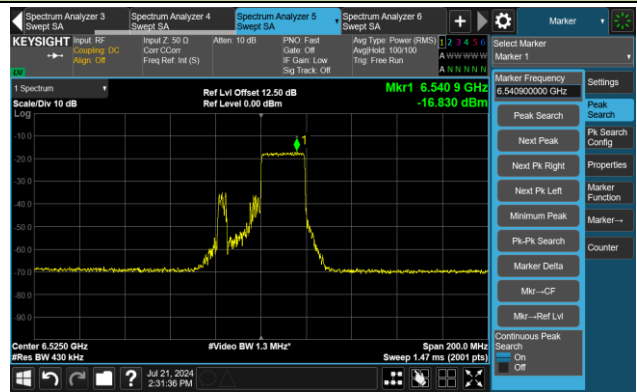

802.11ax-HE40 – Ant 3

Channel 3 (5965MHz) RU242/61

The Reference Level

The Mask Data

Channel 51 (6205MHz) RU242/61

The Reference Level

The Mask Data

802.11ax-HE40 – Ant 3

Channel 91 (6405MHz) RU242/62

The Reference Level

The Mask Data

Channel 99 (6445MHz) RU242/61

The Reference Level

The Mask Data

Channel 107 (6485MHz) RU242/62

The Reference Level

The Mask Data

802.11ax-HE40 – Ant 3

Channel 115 (6525MHz) RU242/62

The Reference Level

The Mask Data

Channel 123 (6565MHz) RU242/61

The Reference Level

The Mask Data

Channel 147 (6685MHz) RU242/61

The Reference Level

The Mask Data