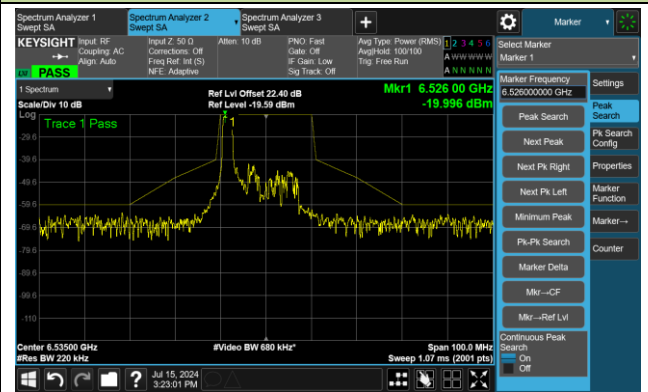

The Reference Level

The Mask Data

802.11ax-HE20 – Ant 3

Channel 117 (6535MHz) RU26/0

The Reference Level

The Mask Data

Channel 117 (6535MHz) RU52/37

The Reference Level

The Mask Data

Channel 117 (6535MHz) RU106/53

The Reference Level

The Mask Data

802.11ax-HE20 – Ant 3

Channel 149 (6695MHz) RU26/4

The Reference Level

The Mask Data

Channel 149 (6695MHz) RU52/38

The Reference Level

The Mask Data

Channel 149 (6695MHz) RU106/53

The Reference Level

The Mask Data

802.11ax-HE20 – Ant 3

Channel 181 (6855MHz) RU26/8