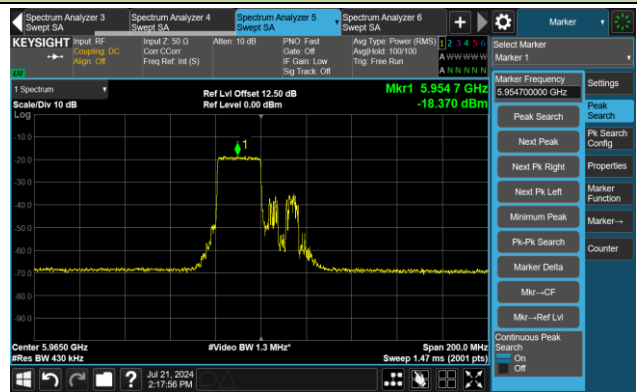

Channel 209 (6995MHz) RU52/38

The Reference Level

The Mask Data

Channel 209 (6995MHz) RU106/53

The Reference Level

The Mask Data

802.11ax-HE20 – Ant 3

Channel 233 (7115MHz) RU26/8

The Reference Level

The Mask Data

Channel 233 (7115MHz) RU52/40

The Reference Level

The Mask Data

Channel 233 (7115MHz) RU106/54

The Reference Level

The Mask Data

802.11ax-HE40 – Ant 3

Channel 3 (5965MHz) RU242/61

The Reference Level

The Mask Data

Channel 51 (6205MHz) RU242/61

The Reference Level

The Mask Data

802.11ax-HE40 – Ant 3