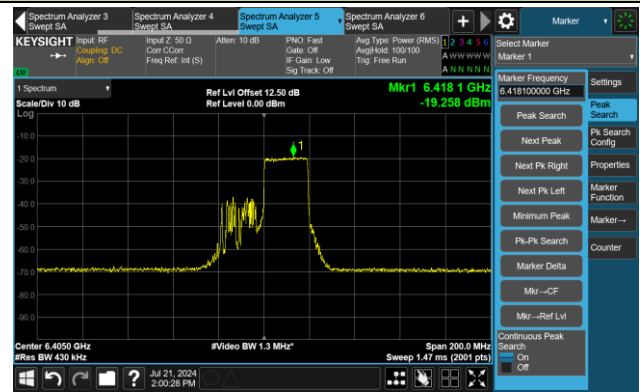

The Reference Level

The Mask Data

Channel 233 (7115MHz) RU52/40

The Reference Level

The Mask Data

Channel 233 (7115MHz) RU106/54

The Reference Level

The Mask Data

802.11ax-HE40 – Ant 3

Channel 3 (5965MHz) RU242/61

The Reference Level

The Mask Data

Channel 51 (6205MHz) RU242/61

The Reference Level

The Mask Data

802.11ax-HE40 – Ant 3

Channel 91 (6405MHz) RU242/62

The Reference Level

The Mask Data

Channel 99 (6445MHz) RU242/61

The Reference Level

The Mask Data

Channel 107 (6485MHz) RU242/62

The Reference Level