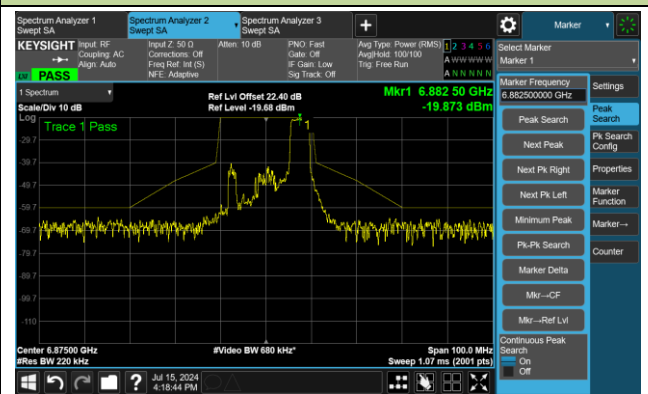

The Reference Level

The Mask Data

Channel 181 (6855MHz) RU52/40

The Reference Level

The Mask Data

Channel 181 (6855MHz) RU106/54

The Reference Level

The Mask Data

802.11ax-HE20 – Ant 3

Channel 185 (6875MHz) RU26/8

The Reference Level

The Mask Data

Channel 185 (6875MHz) RU52/40

The Reference Level

The Mask Data

Channel 185 (6875MHz) RU106/54

The Reference Level

The Mask Data

802.11ax-HE20 – Ant 3

Channel 189 (6895MHz) RU26/0

The Reference Level

The Mask Data

Channel 189 (6895MHz) RU52/37

The Reference Level

The Mask Data

Channel 189 (6895MHz) RU106/53

The Reference Level

The Mask Data

802.11ax-HE20 – Ant 3

Channel 209 (6995MHz) RU26/4

The Reference Level

The Mask Data