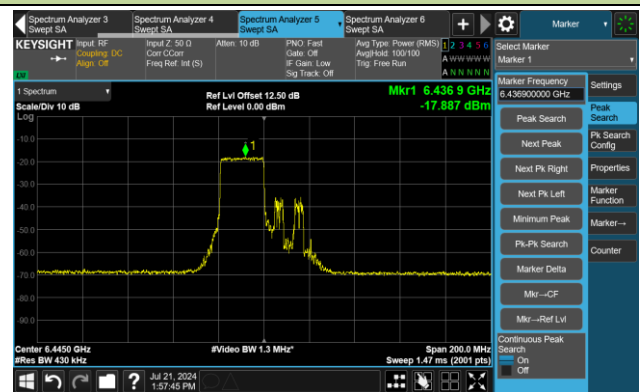

802.11ax-HE40 – Ant 3

Channel 3 (5965MHz) RU242/61

The Reference Level

The Mask Data

Channel 51 (6205MHz) RU242/61

The Reference Level

The Mask Data

802.11ax-HE40 – Ant 3

Channel 91 (6405MHz) RU242/62

The Reference Level

The Mask Data

Channel 99 (6445MHz) RU242/61

The Reference Level

The Mask Data

Channel 107 (6485MHz) RU242/62

The Reference Level

The Mask Data

802.11ax-HE40 – Ant 3

Channel 115 (6525MHz) RU242/62

The Reference Level

The Mask Data

Channel 123 (6565MHz) RU242/61

The Reference Level

The Mask Data

Channel 147 (6685MHz) RU242/61

The Reference Level

The Mask Data