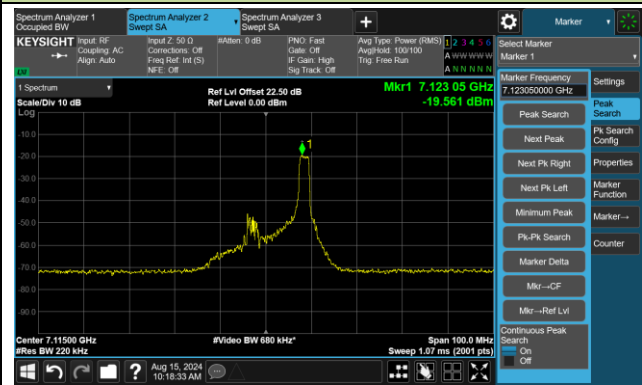

The Mask Data

Channel 189 (6895MHz) RU106/53

The Reference Level

The Mask Data

802.11ax-HE20 – Ant 3

Channel 209 (6995MHz) RU26/4

The Reference Level

The Mask Data

Channel 209 (6995MHz) RU52/38

The Reference Level

The Mask Data

Channel 209 (6995MHz) RU106/53

The Reference Level

The Mask Data

802.11ax-HE20 – Ant 3

Channel 233 (7115MHz) RU26/8

The Reference Level

The Mask Data

Channel 233 (7115MHz) RU52/40

The Reference Level

The Mask Data

Channel 233 (7115MHz) RU106/54

The Reference Level

The Mask Data