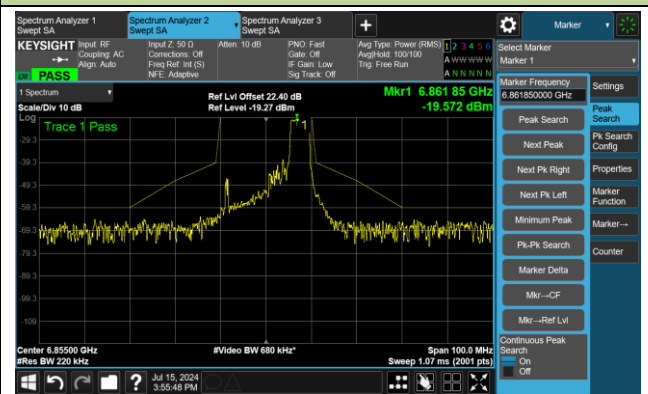

Channel 149 (6695MHz) RU52/38

The Reference Level

The Mask Data

Channel 149 (6695MHz) RU106/53

The Reference Level

The Mask Data

802.11ax-HE20 – Ant 3

Channel 181 (6855MHz) RU26/8

The Reference Level

The Mask Data

Channel 181 (6855MHz) RU52/40

The Reference Level

The Mask Data

Channel 181 (6855MHz) RU106/54

The Reference Level

The Mask Data

802.11ax-HE20 – Ant 3

Channel 185 (6875MHz) RU26/8

The Reference Level

The Mask Data

Channel 185 (6875MHz) RU52/40

The Reference Level

The Mask Data

Channel 185 (6875MHz) RU106/54

The Reference Level

The Mask Data

802.11ax-HE20 – Ant 3

Channel 189 (6895MHz) RU26/0

The Reference Level

The Mask Data

Channel 189 (6895MHz) RU52/37

The Reference Level