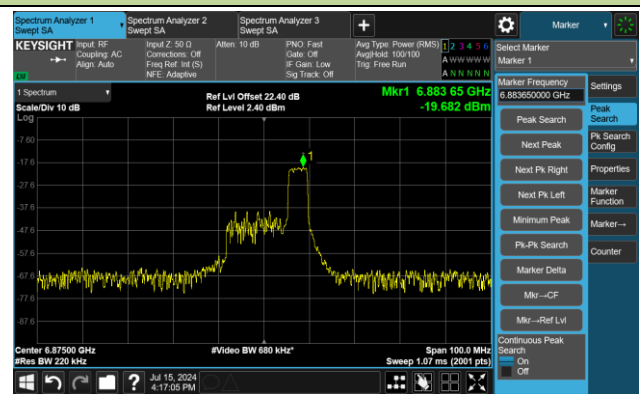

The Reference Level

The Mask Data

Channel 181 (6855MHz) RU52/40

The Reference Level

The Mask Data

Channel 181 (6855MHz) RU106/54

The Reference Level

The Mask Data

802.11ax-HE20 – Ant 3

Channel 185 (6875MHz) RU26/8

The Reference Level

The Mask Data

Channel 185 (6875MHz) RU52/40

The Reference Level

The Mask Data

Channel 185 (6875MHz) RU106/54

The Reference Level

The Mask Data

802.11ax-HE20 – Ant 3

Channel 189 (6895MHz) RU26/0

The Reference Level

The Mask Data

Channel 189 (6895MHz) RU52/37

The Reference Level