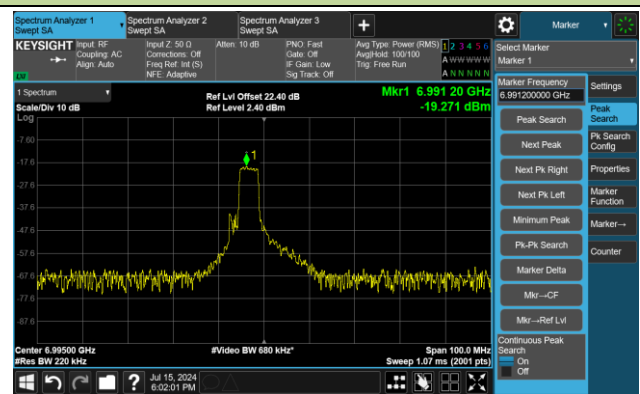

The Reference Level

The Mask Data

802.11ax-HE20 – Ant 3

Channel 189 (6895MHz) RU26/0

The Reference Level

The Mask Data

Channel 189 (6895MHz) RU52/37

The Reference Level

The Mask Data

Channel 189 (6895MHz) RU106/53

The Reference Level

The Mask Data

802.11ax-HE20 – Ant 3

Channel 209 (6995MHz) RU26/4

The Reference Level

The Mask Data

Channel 209 (6995MHz) RU52/38

The Reference Level

The Mask Data

Channel 209 (6995MHz) RU106/53

The Reference Level

The Mask Data

802.11ax-HE20 – Ant 3

Channel 233 (7115MHz) RU26/8