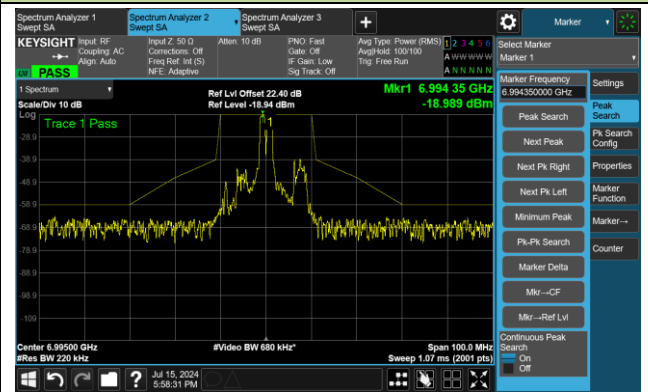

The Reference Level

The Mask Data

802.11ax-HE20 – Ant 3

Channel 189 (6895MHz) RU26/0

The Reference Level

The Mask Data

Channel 189 (6895MHz) RU52/37

The Reference Level

The Mask Data

Channel 189 (6895MHz) RU106/53

The Reference Level

The Mask Data

802.11ax-HE20 – Ant 3

Channel 209 (6995MHz) RU26/4

The Reference Level

The Mask Data

Channel 209 (6995MHz) RU52/38

The Reference Level

The Mask Data

Channel 209 (6995MHz) RU106/53

The Reference Level

The Mask Data

802.11ax-HE20 – Ant 3

Channel 233 (7115MHz) RU26/8

The Reference Level

The Mask Data

Channel 233 (7115MHz) RU52/40

The Reference Level

The Mask Data

Channel 233 (7115MHz) RU106/54

The Reference Level

The Mask Data