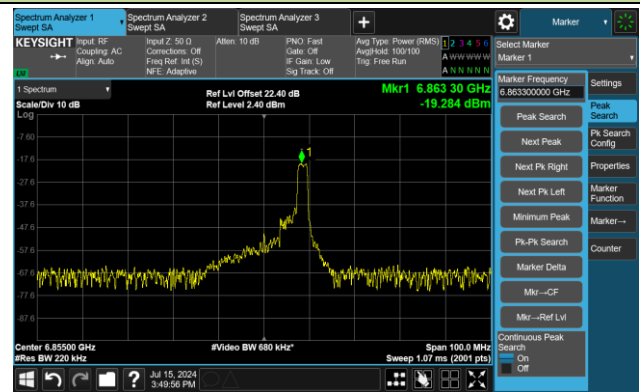

The Mask Data

Channel 117 (6535MHz) RU106/53

The Reference Level

The Mask Data

802.11ax-HE20 – Ant 3

Channel 149 (6695MHz) RU26/4

The Reference Level

The Mask Data

Channel 149 (6695MHz) RU52/38

The Reference Level

The Mask Data

Channel 149 (6695MHz) RU106/53

The Reference Level

The Mask Data

802.11ax-HE20 – Ant 3

Channel 181 (6855MHz) RU26/8

The Reference Level

The Mask Data

Channel 181 (6855MHz) RU52/40

The Reference Level

The Mask Data

Channel 181 (6855MHz) RU106/54

The Reference Level

The Mask Data

802.11ax-HE20 – Ant 3

Channel 185 (6875MHz) RU26/8

The Reference Level

The Mask Data

Channel 185 (6875MHz) RU52/40

The Reference Level

The Mask Data

Channel 185 (6875MHz) RU106/54