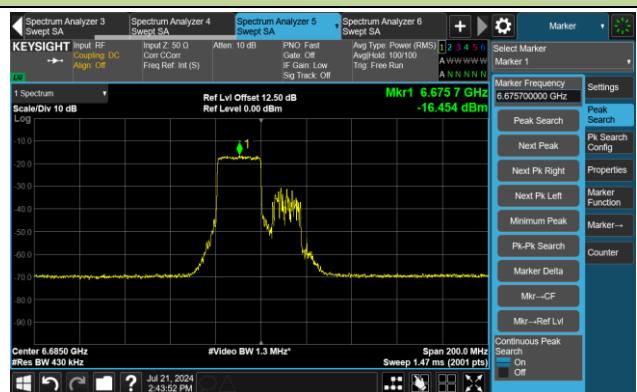

Channel 91 (6405MHz) RU242/62

The Reference Level

The Mask Data

Channel 99 (6445MHz) RU242/61

The Reference Level

The Mask Data

Channel 107 (6485MHz) RU242/62

The Reference Level

The Mask Data

802.11ax-HE40 – Ant 3

Channel 115 (6525MHz) RU242/62

The Reference Level

The Mask Data

Channel 123 (6565MHz) RU242/61

The Reference Level

The Mask Data

Channel 147 (6685MHz) RU242/61

The Reference Level

The Mask Data