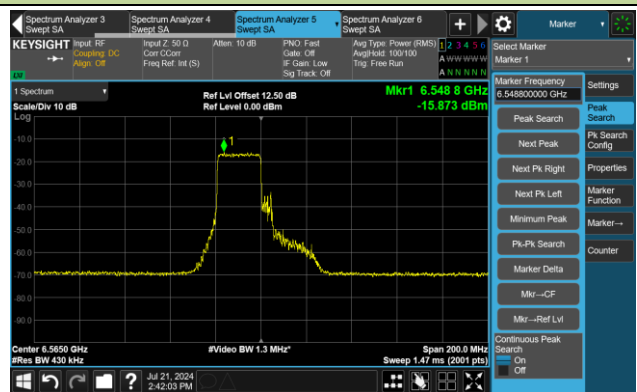

Channel 91 (6405MHz) RU242/62

The Reference Level

The Mask Data

Channel 99 (6445MHz) RU242/61

The Reference Level

The Mask Data

Channel 107 (6485MHz) RU242/62

The Reference Level

The Mask Data

802.11ax-HE40 – Ant 3

Channel 115 (6525MHz) RU242/62

The Reference Level

The Mask Data

Channel 123 (6565MHz) RU242/61

The Reference Level

The Mask Data

Channel 147 (6685MHz) RU242/61

The Reference Level

The Mask Data