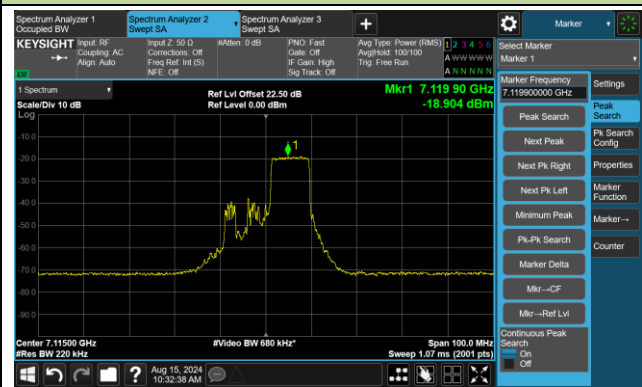

Channel 209 (6995MHz) RU52/38

The Reference Level

The Mask Data

Channel 209 (6995MHz) RU106/53

The Reference Level

The Mask Data

802.11ax-HE20 – Ant 3

Channel 233 (7115MHz) RU26/8

The Reference Level

The Mask Data

Channel 233 (7115MHz) RU52/40

The Reference Level

The Mask Data

Channel 233 (7115MHz) RU106/54

The Reference Level

The Mask Data

802.11ax-HE40 – Ant 3

Channel 3 (5965MHz) RU242/61

The Reference Level

The Mask Data

Channel 51 (6205MHz) RU242/61

The Reference Level

The Mask Data

802.11ax-HE40 – Ant 3

Channel 91 (6405MHz) RU242/62

The Reference Level

The Mask Data

Channel 99 (6445MHz) RU242/61

The Reference Level

The Mask Data

Channel 107 (6485MHz) RU242/62

The Reference Level