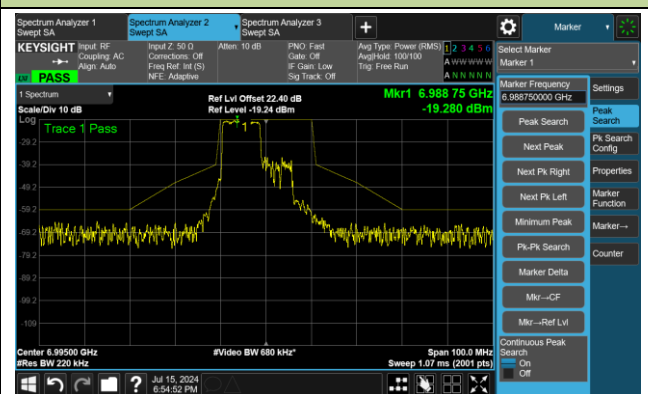

The Mask Data

Channel 189 (6895MHz) RU106/53

The Reference Level

The Mask Data

802.11ax-HE20 – Ant 3

Channel 209 (6995MHz) RU26/4

The Reference Level

The Mask Data

Channel 209 (6995MHz) RU52/38

The Reference Level

The Mask Data

Channel 209 (6995MHz) RU106/53

The Reference Level

The Mask Data

802.11ax-HE20 – Ant 3

Channel 233 (7115MHz) RU26/8

The Reference Level

The Mask Data

Channel 233 (7115MHz) RU52/40

The Reference Level

The Mask Data

Channel 233 (7115MHz) RU106/54

The Reference Level

The Mask Data