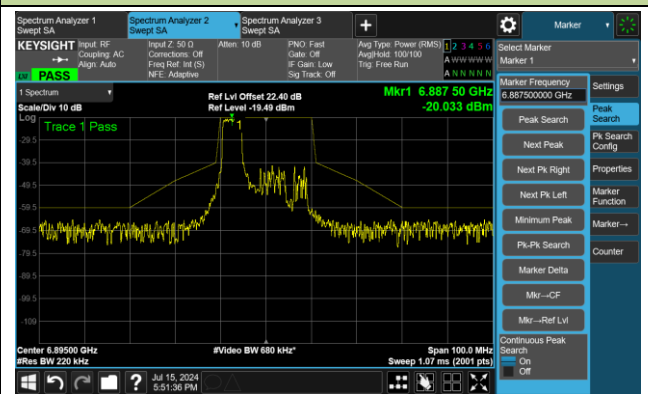

802.11ax-HE20 – Ant 3

Channel 185 (6875MHz) RU26/8

The Reference Level

The Mask Data

Channel 185 (6875MHz) RU52/40

The Reference Level

The Mask Data

Channel 185 (6875MHz) RU106/54

The Reference Level

The Mask Data

802.11ax-HE20 – Ant 3

Channel 189 (6895MHz) RU26/0

The Reference Level

The Mask Data

Channel 189 (6895MHz) RU52/37

The Reference Level

The Mask Data

Channel 189 (6895MHz) RU106/53

The Reference Level

The Mask Data

802.11ax-HE20 – Ant 3

Channel 209 (6995MHz) RU26/4

The Reference Level

The Mask Data

Channel 209 (6995MHz) RU52/38

The Reference Level

The Mask Data

Channel 209 (6995MHz) RU106/53

The Reference Level

The Mask Data

802.11ax-HE20 – Ant 3

Channel 233 (7115MHz) RU26/8