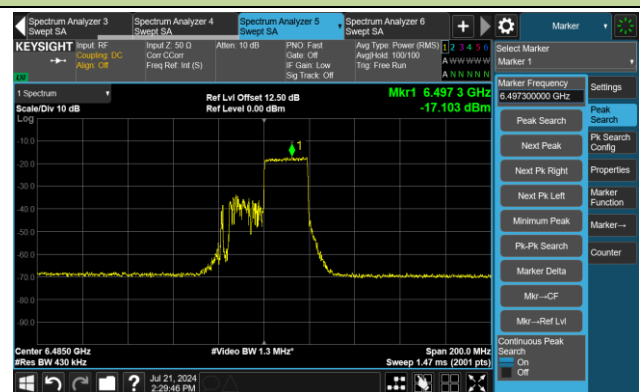

802.11ax-HE40 – Ant 3

Channel 3 (5965MHz) RU242/61

The Reference Level

The Mask Data

Channel 51 (6205MHz) RU242/61

The Reference Level

The Mask Data

802.11ax-HE40 – Ant 3

Channel 91 (6405MHz) RU242/62

The Reference Level

The Mask Data

Channel 99 (6445MHz) RU242/61

The Reference Level

The Mask Data

Channel 107 (6485MHz) RU242/62

The Reference Level

The Mask Data

802.11ax-HE40 – Ant 3

Channel 115 (6525MHz) RU242/62

The Reference Level

The Mask Data

Channel 123 (6565MHz) RU242/61

The Reference Level

The Mask Data

Channel 147 (6685MHz) RU242/61

The Reference Level

The Mask Data