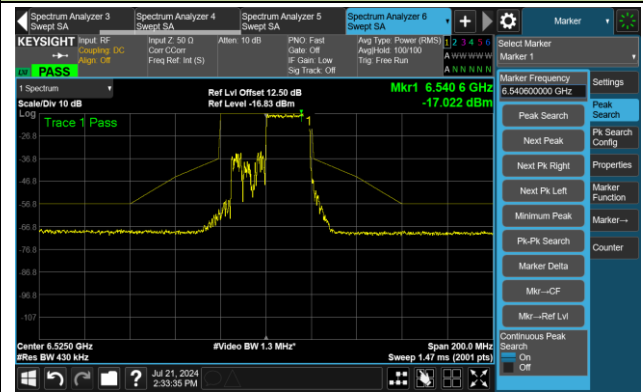

Channel 91 (6405MHz) RU242/62

The Reference Level

The Mask Data

Channel 99 (6445MHz) RU242/61

The Reference Level

The Mask Data

Channel 107 (6485MHz) RU242/62

The Reference Level

The Mask Data

802.11ax-HE40 – Ant 3

Channel 115 (6525MHz) RU242/62

The Reference Level

The Mask Data

Channel 123 (6565MHz) RU242/61

The Reference Level

The Mask Data

Channel 147 (6685MHz) RU242/61

The Reference Level

The Mask Data