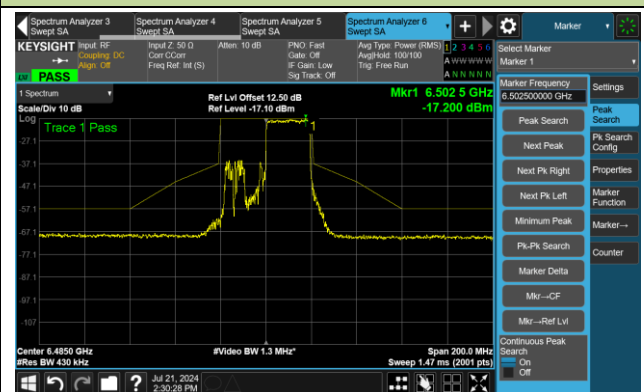

802.11ax-HE40 – Ant 3

Channel 3 (5965MHz) RU242/61

The Reference Level

The Mask Data

Channel 51 (6205MHz) RU242/61

The Reference Level

The Mask Data

802.11ax-HE40 – Ant 3

Channel 91 (6405MHz) RU242/62

The Reference Level

The Mask Data

Channel 99 (6445MHz) RU242/61

The Reference Level

The Mask Data

Channel 107 (6485MHz) RU242/62

The Reference Level

The Mask Data

802.11ax-HE40 – Ant 3

Channel 115 (6525MHz) RU242/62

The Reference Level

The Mask Data

Channel 123 (6565MHz) RU242/61

The Reference Level

The Mask Data

Channel 147 (6685MHz) RU242/61

The Reference Level

The Mask Data