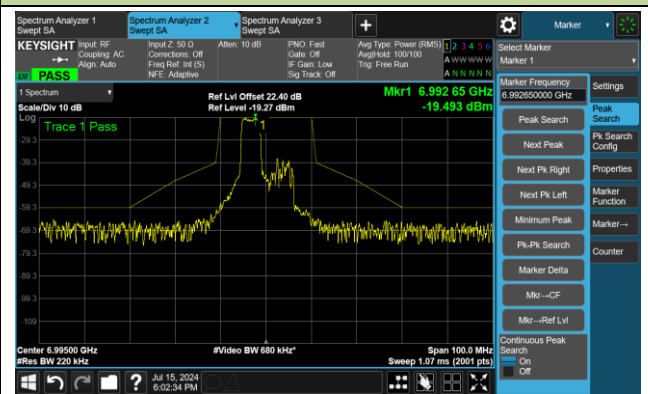

The Reference Level

The Mask Data

802.11ax-HE20 – Ant 3

Channel 189 (6895MHz) RU26/0

The Reference Level

The Mask Data

Channel 189 (6895MHz) RU52/37

The Reference Level

The Mask Data

Channel 189 (6895MHz) RU106/53

The Reference Level

The Mask Data

802.11ax-HE20 – Ant 3

Channel 209 (6995MHz) RU26/4

The Reference Level

The Mask Data

Channel 209 (6995MHz) RU52/38

The Reference Level

The Mask Data

Channel 209 (6995MHz) RU106/53

The Reference Level

The Mask Data

802.11ax-HE20 – Ant 3

Channel 233 (7115MHz) RU26/8