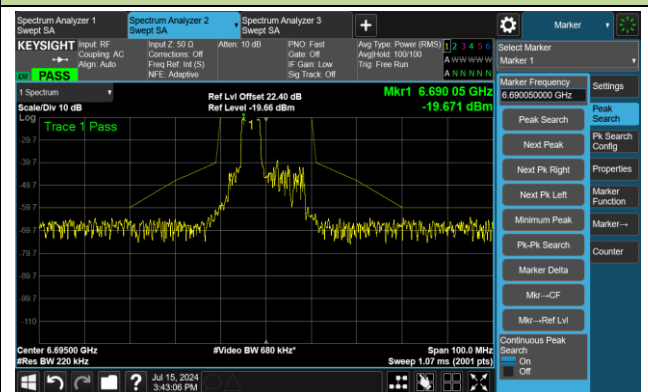

The Reference Level

The Mask Data

802.11ax-HE20 – Ant 3

Channel 117 (6535MHz) RU26/0

The Reference Level

The Mask Data

Channel 117 (6535MHz) RU52/37

The Reference Level

The Mask Data

Channel 117 (6535MHz) RU106/53

The Reference Level

The Mask Data

802.11ax-HE20 – Ant 3

Channel 149 (6695MHz) RU26/4

The Reference Level

The Mask Data

Channel 149 (6695MHz) RU52/38

The Reference Level

The Mask Data

Channel 149 (6695MHz) RU106/53

The Reference Level

The Mask Data

802.11ax-HE20 – Ant 3

Channel 181 (6855MHz) RU26/8

The Reference Level

The Mask Data

Channel 181 (6855MHz) RU52/40

The Reference Level

The Mask Data

Channel 181 (6855MHz) RU106/54

The Reference Level

The Mask Data