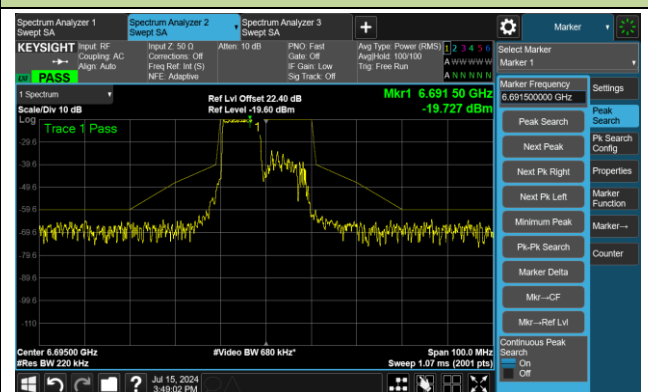

The Mask Data

Channel 117 (6535MHz) RU106/53

The Reference Level

The Mask Data

802.11ax-HE20 – Ant 3

Channel 149 (6695MHz) RU26/4

The Reference Level

The Mask Data

Channel 149 (6695MHz) RU52/38

The Reference Level

The Mask Data

Channel 149 (6695MHz) RU106/53

The Reference Level

The Mask Data

802.11ax-HE20 – Ant 3

Channel 181 (6855MHz) RU26/8

The Reference Level

The Mask Data

Channel 181 (6855MHz) RU52/40

The Reference Level

The Mask Data

Channel 181 (6855MHz) RU106/54

The Reference Level

The Mask Data

802.11ax-HE20 – Ant 3

Channel 185 (6875MHz) RU26/8

The Reference Level

The Mask Data

Channel 185 (6875MHz) RU52/40

The Reference Level

The Mask Data

Channel 185 (6875MHz) RU106/54