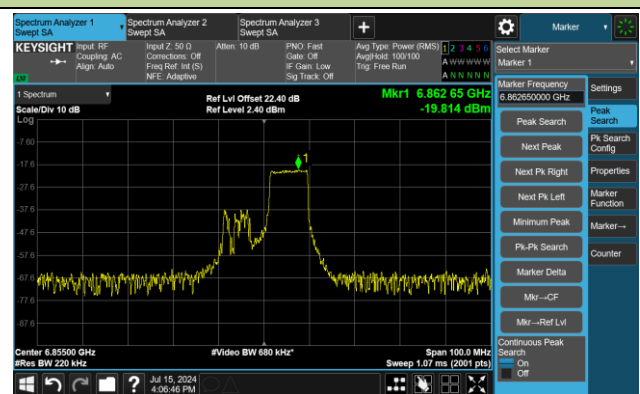

Channel 149 (6695MHz) RU52/38

The Reference Level

The Mask Data

Channel 149 (6695MHz) RU106/53

The Reference Level

The Mask Data

802.11ax-HE20 – Ant 3

Channel 181 (6855MHz) RU26/8

The Reference Level

The Mask Data

Channel 181 (6855MHz) RU52/40

The Reference Level

The Mask Data

Channel 181 (6855MHz) RU106/54

The Reference Level

The Mask Data

802.11ax-HE20 – Ant 3

Channel 185 (6875MHz) RU26/8

The Reference Level

The Mask Data

Channel 185 (6875MHz) RU52/40

The Reference Level

The Mask Data

Channel 185 (6875MHz) RU106/54

The Reference Level

The Mask Data

802.11ax-HE20 – Ant 3

Channel 189 (6895MHz) RU26/0

The Reference Level

The Mask Data

Channel 189 (6895MHz) RU52/37

The Reference Level