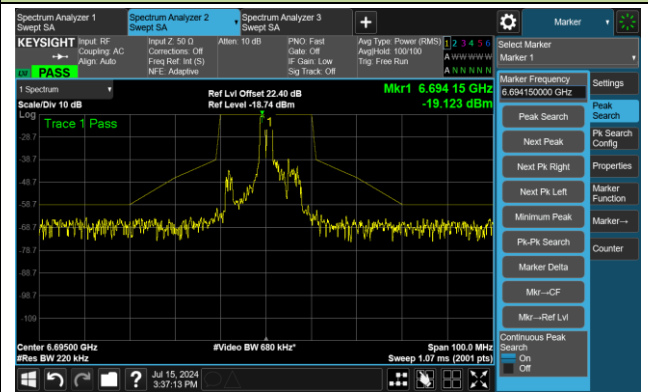

The Reference Level

The Mask Data

802.11ax-HE20 – Ant 3

Channel 117 (6535MHz) RU26/0

The Reference Level

The Mask Data

Channel 117 (6535MHz) RU52/37

The Reference Level

The Mask Data

Channel 117 (6535MHz) RU106/53

The Reference Level

The Mask Data

802.11ax-HE20 – Ant 3

Channel 149 (6695MHz) RU26/4

The Reference Level

The Mask Data

Channel 149 (6695MHz) RU52/38

The Reference Level

The Mask Data

Channel 149 (6695MHz) RU106/53

The Reference Level

The Mask Data

802.11ax-HE20 – Ant 3

Channel 181 (6855MHz) RU26/8

The Reference Level

The Mask Data

Channel 181 (6855MHz) RU52/40

The Reference Level

The Mask Data

Channel 181 (6855MHz) RU106/54

The Reference Level

The Mask Data