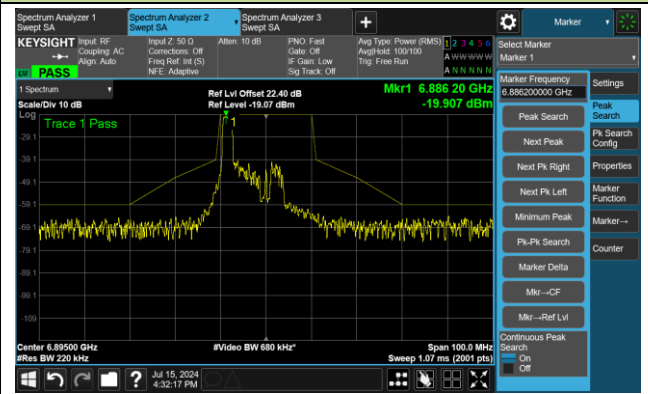

802.11ax-HE20 – Ant 3

Channel 185 (6875MHz) RU26/8

The Reference Level

The Mask Data

Channel 185 (6875MHz) RU52/40

The Reference Level

The Mask Data

Channel 185 (6875MHz) RU106/54

The Reference Level

The Mask Data

802.11ax-HE20 – Ant 3

Channel 189 (6895MHz) RU26/0

The Reference Level

The Mask Data

Channel 189 (6895MHz) RU52/37

The Reference Level

The Mask Data

Channel 189 (6895MHz) RU106/53

The Reference Level

The Mask Data

802.11ax-HE20 – Ant 3

Channel 209 (6995MHz) RU26/4

The Reference Level

The Mask Data

Channel 209 (6995MHz) RU52/38

The Reference Level

The Mask Data

Channel 209 (6995MHz) RU106/53

The Reference Level

The Mask Data

802.11ax-HE20 – Ant 3

Channel 233 (7115MHz) RU26/8