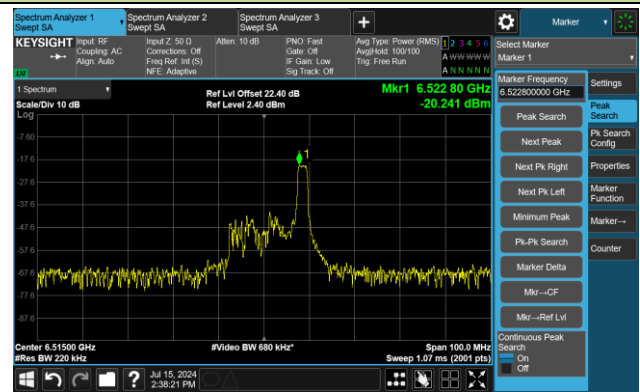

802.11ax-HE20 – Ant 3

Channel 113 (6515MHz) RU26/8

The Reference Level

The Mask Data

Channel 113 (6515MHz) RU52/40

The Reference Level

The Mask Data

Channel 113 (6515MHz) RU106/54

The Reference Level

The Mask Data

802.11ax-HE20 – Ant 3

Channel 117 (6535MHz) RU26/0

The Reference Level

The Mask Data

Channel 117 (6535MHz) RU52/37

The Reference Level

The Mask Data

Channel 117 (6535MHz) RU106/53

The Reference Level

The Mask Data

802.11ax-HE20 – Ant 3

Channel 149 (6695MHz) RU26/4

The Reference Level

The Mask Data