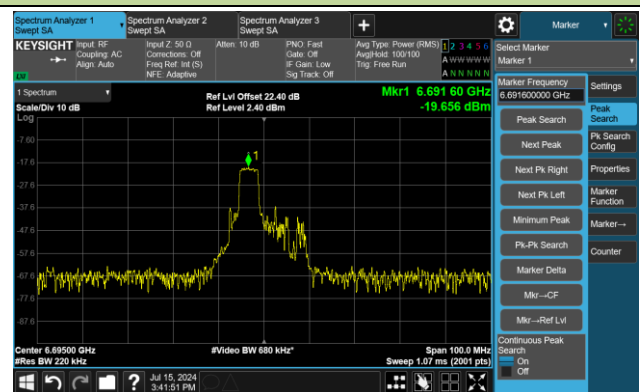

The Reference Level

The Mask Data

802.11ax-HE20 – Ant 3

Channel 117 (6535MHz) RU26/0

The Reference Level

The Mask Data

Channel 117 (6535MHz) RU52/37

The Reference Level

The Mask Data

Channel 117 (6535MHz) RU106/53

The Reference Level

The Mask Data

802.11ax-HE20 – Ant 3

Channel 149 (6695MHz) RU26/4

The Reference Level

The Mask Data

Channel 149 (6695MHz) RU52/38

The Reference Level

The Mask Data

Channel 149 (6695MHz) RU106/53

The Reference Level

The Mask Data

802.11ax-HE20 – Ant 3

Channel 181 (6855MHz) RU26/8

The Reference Level

The Mask Data

Channel 181 (6855MHz) RU52/40

The Reference Level

The Mask Data

Channel 181 (6855MHz) RU106/54

The Reference Level

The Mask Data