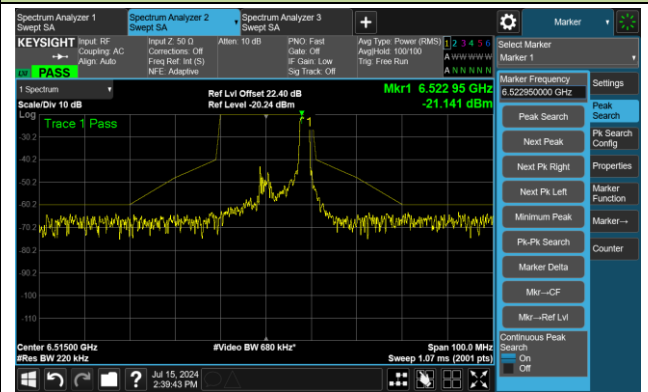

802.11ax-HE20 – Ant 3

Channel 113 (6515MHz) RU26/8

The Reference Level

The Mask Data

Channel 113 (6515MHz) RU52/40

The Reference Level

The Mask Data

Channel 113 (6515MHz) RU106/54

The Reference Level

The Mask Data

802.11ax-HE20 – Ant 3

Channel 117 (6535MHz) RU26/0

The Reference Level

The Mask Data

Channel 117 (6535MHz) RU52/37

The Reference Level

The Mask Data

Channel 117 (6535MHz) RU106/53

The Reference Level

The Mask Data

802.11ax-HE20 – Ant 3

Channel 149 (6695MHz) RU26/4

The Reference Level

The Mask Data