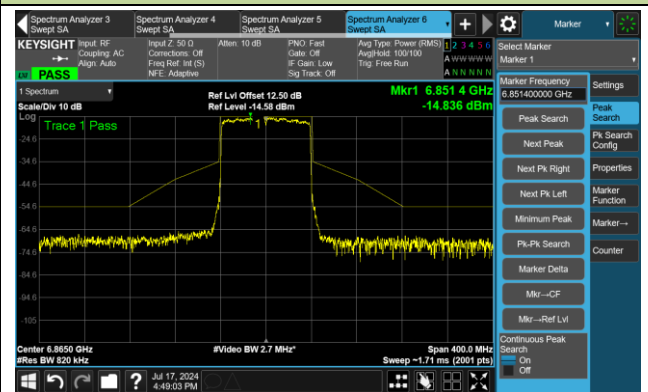

The Mask Data

Channel 151 (6705MHz)

The Reference Level

The Mask Data

802.11ax-HE80 – Ant 2

Channel 167 (6785MHz)

The Reference Level

The Mask Data

Channel 183 (6865MHz)

The Reference Level

The Mask Data

Channel 199 (6945MHz)

The Reference Level

The Mask Data

802.11ax-HE80 – Ant 2

Channel 215 (7025MHz)