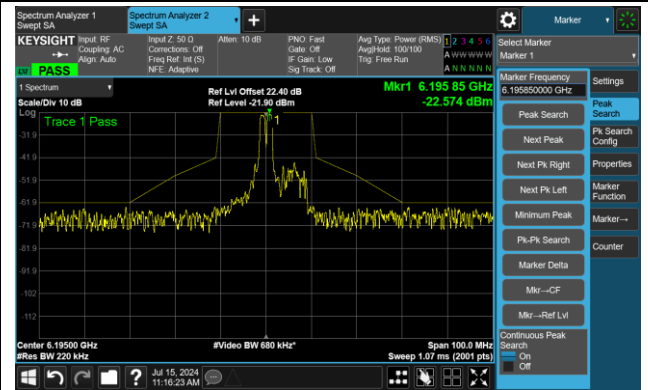

The Reference Level

The Mask Data

Partial RU

Test Site	WZ-SR5	Test Engineer	Luis Yang
Test Date	2024-07-15 ~ 2024-08-15		

802.11ax-HE20 – Ant 3

Channel 1 (5955MHz) RU26/0

The Reference Level

The Mask Data

Channel 1 (5955MHz) RU52/37

The Reference Level

The Mask Data

Channel 1 (5955MHz) RU106/53

The Reference Level

The Mask Data

802.11ax-HE20 – Ant 3

Channel 49 (6195MHz) RU26/4

The Reference Level

The Mask Data

Channel 49 (6195MHz) RU52/38

The Reference Level

The Mask Data

Channel 49 (6195MHz) RU106/53

The Reference Level

The Mask Data