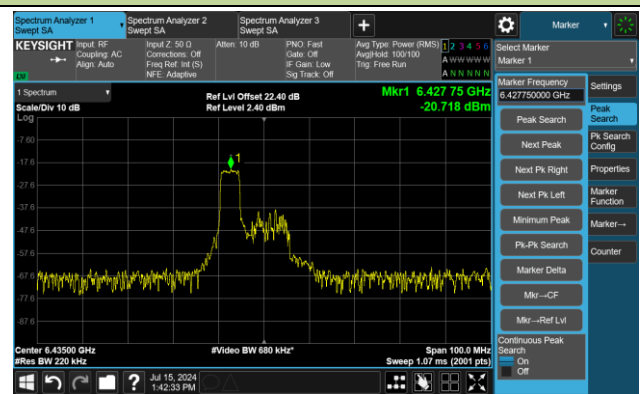

802.11ax-HE20 – Ant 3

Channel 93 (6415MHz) RU26/8

The Reference Level

The Mask Data

Channel 93 (6415MHz) RU52/40

The Reference Level

The Mask Data

Channel 93 (6415MHz) RU106/54

The Reference Level

The Mask Data

802.11ax-HE20 – Ant 3

Channel 97 (6435MHz) RU26/0

The Reference Level

The Mask Data

Channel 97 (6435MHz) RU52/37

The Reference Level

The Mask Data

Channel 97 (6435MHz) RU106/53

The Reference Level

The Mask Data

802.11ax-HE20 – Ant 3

Channel 105 (6475MHz) RU26/4

The Reference Level

The Mask Data