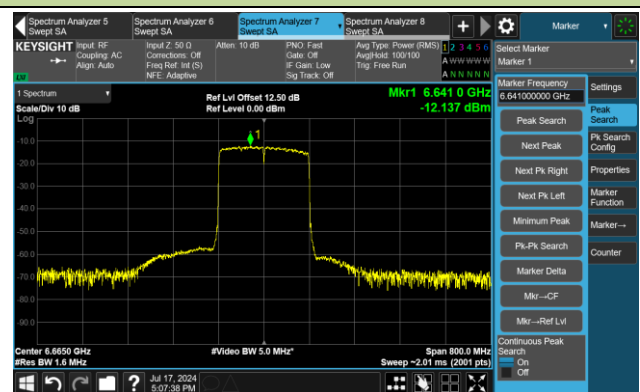

The Reference Level

The Mask Data

802.11ax-HE160 – Ant 2

Channel 15 (6025MHz)

The Reference Level

The Mask Data

Channel 47 (6185MHz)

The Reference Level

The Mask Data

802.11ax-HE160 – Ant 2

Channel 79 (6345MHz)

The Reference Level

The Mask Data

Channel 111 (6505MHz)

The Reference Level

The Mask Data

Channel 143 (6665MHz)

The Reference Level

The Mask Data

802.11ax-HE160 – Ant 2

Channel 175 (6825MHz)

The Reference Level

The Mask Data

Channel 207 (6985MHz)