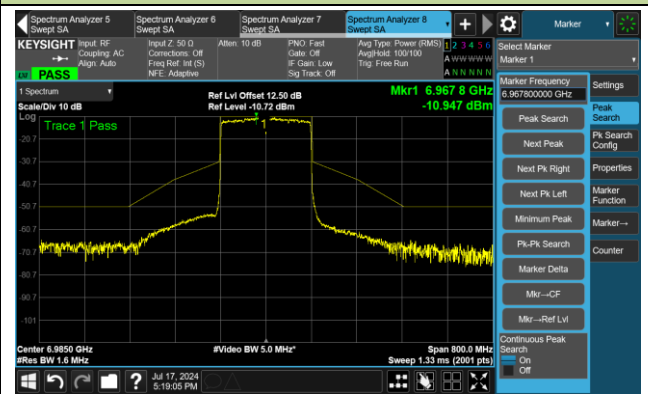

The Mask Data

802.11ax-HE160 – Ant 2

Channel 79 (6345MHz)

The Reference Level

The Mask Data

Channel 111 (6505MHz)

The Reference Level

The Mask Data

Channel 143 (6665MHz)

The Reference Level

The Mask Data

802.11ax-HE160 – Ant 2

Channel 175 (6825MHz)

The Reference Level

The Mask Data

Channel 207 (6985MHz)

The Reference Level

The Mask Data

Partial RU

Test Site	WZ-SR5	Test Engineer	Luis Yang
Test Date	2024-07-15 ~ 2024-08-15		

802.11ax-HE20 – Ant 3

Channel 1 (5955MHz) RU26/0

The Reference Level

The Mask Data