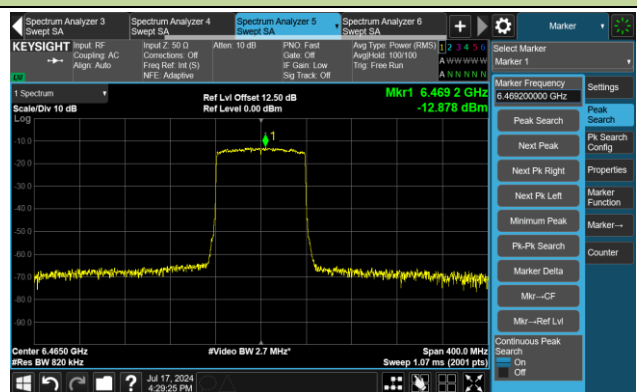

802.11ax-HE80 – Ant 2

Channel 55 (6225MHz)

The Reference Level

The Mask Data

Channel 87 (6385MHz)

The Reference Level

The Mask Data

Channel 103 (6465MHz)

The Reference Level

The Mask Data

802.11ax-HE80 – Ant 2

Channel 119 (6545MHz)

The Reference Level

The Mask Data

Channel 135 (6625MHz)

The Reference Level