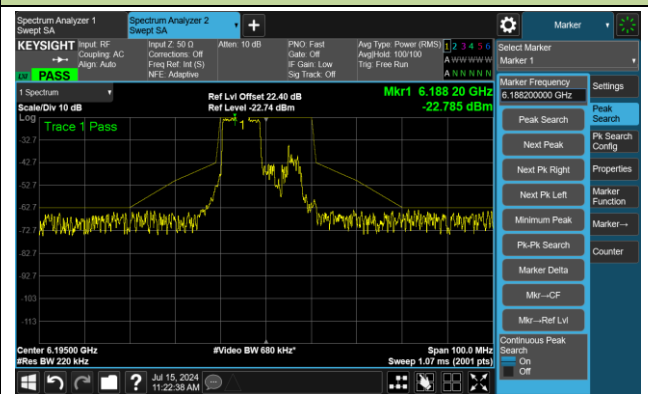

Channel 1 (5955MHz) RU52/37

The Reference Level

The Mask Data

Channel 1 (5955MHz) RU106/53

The Reference Level

The Mask Data

802.11ax-HE20 – Ant 3

Channel 49 (6195MHz) RU26/4

The Reference Level

The Mask Data

Channel 49 (6195MHz) RU52/38

The Reference Level

The Mask Data

Channel 49 (6195MHz) RU106/53

The Reference Level

The Mask Data

802.11ax-HE20 – Ant 3

Channel 93 (6415MHz) RU26/8

The Reference Level

The Mask Data

Channel 93 (6415MHz) RU52/40

The Reference Level

The Mask Data

Channel 93 (6415MHz) RU106/54

The Reference Level

The Mask Data

802.11ax-HE20 – Ant 3

Channel 97 (6435MHz) RU26/0

The Reference Level

The Mask Data

Channel 97 (6435MHz) RU52/37

The Reference Level