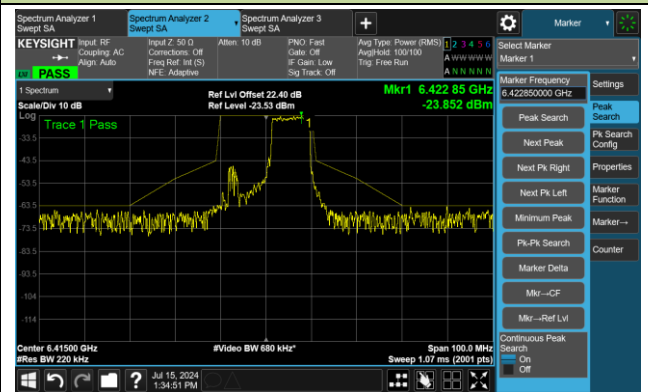

The Reference Level

The Mask Data

Channel 49 (6195MHz) RU52/38

The Reference Level

The Mask Data

Channel 49 (6195MHz) RU106/53

The Reference Level

The Mask Data

802.11ax-HE20 – Ant 3

Channel 93 (6415MHz) RU26/8

The Reference Level

The Mask Data

Channel 93 (6415MHz) RU52/40

The Reference Level

The Mask Data

Channel 93 (6415MHz) RU106/54

The Reference Level

The Mask Data

802.11ax-HE20 – Ant 3

Channel 97 (6435MHz) RU26/0

The Reference Level

The Mask Data

Channel 97 (6435MHz) RU52/37

The Reference Level