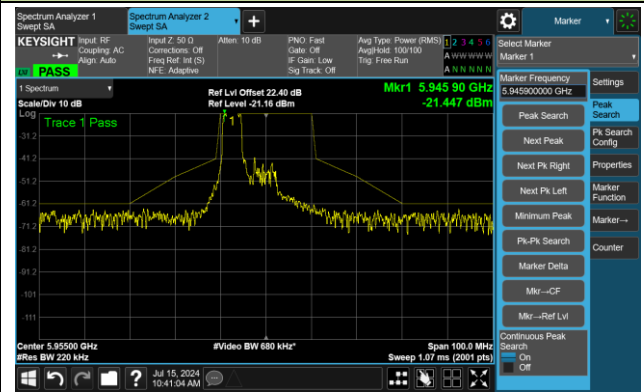

Channel 143 (6665MHz)

The Reference Level

The Mask Data

802.11ax-HE160 – Ant 2

Channel 175 (6825MHz)

The Reference Level

The Mask Data

Channel 207 (6985MHz)

The Reference Level

The Mask Data

Partial RU

Test Site	WZ-SR5	Test Engineer	Luis Yang
Test Date	2024-07-15 ~ 2024-08-15		

802.11ax-HE20 – Ant 3

Channel 1 (5955MHz) RU26/0

The Reference Level

The Mask Data

Channel 1 (5955MHz) RU52/37

The Reference Level

The Mask Data

Channel 1 (5955MHz) RU106/53

The Reference Level

The Mask Data

802.11ax-HE20 – Ant 3

Channel 49 (6195MHz) RU26/4

The Reference Level

The Mask Data

Channel 49 (6195MHz) RU52/38

The Reference Level

The Mask Data

Channel 49 (6195MHz) RU106/53

The Reference Level

The Mask Data