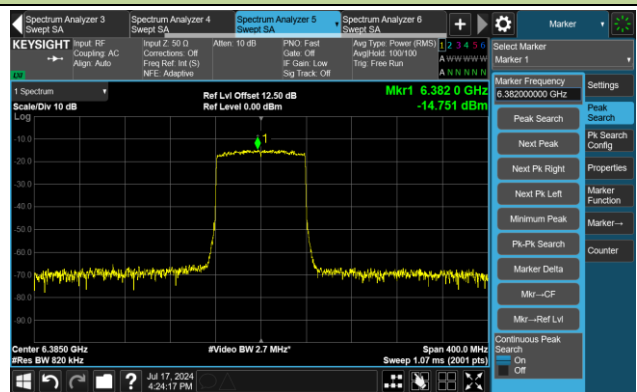

802.11ax-HE80 – Ant 2

Channel 55 (6225MHz)

The Reference Level

The Mask Data

Channel 87 (6385MHz)

The Reference Level

The Mask Data

Channel 103 (6465MHz)

The Reference Level

The Mask Data

802.11ax-HE80 – Ant 2

Channel 119 (6545MHz)

The Reference Level

The Mask Data

Channel 135 (6625MHz)

The Reference Level