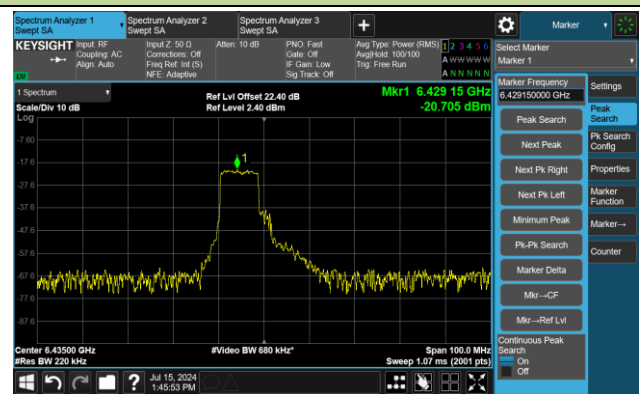

802.11ax-HE20 – Ant 3

Channel 93 (6415MHz) RU26/8

The Reference Level

The Mask Data

Channel 93 (6415MHz) RU52/40

The Reference Level

The Mask Data

Channel 93 (6415MHz) RU106/54

The Reference Level

The Mask Data

802.11ax-HE20 – Ant 3

Channel 97 (6435MHz) RU26/0

The Reference Level

The Mask Data

Channel 97 (6435MHz) RU52/37

The Reference Level

The Mask Data

Channel 97 (6435MHz) RU106/53

The Reference Level

The Mask Data

802.11ax-HE20 – Ant 3

Channel 105 (6475MHz) RU26/4

The Reference Level

The Mask Data