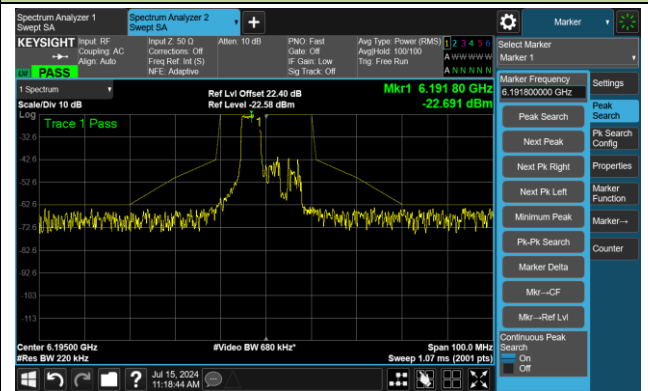

Channel 1 (5955MHz) RU52/37

The Reference Level

The Mask Data

Channel 1 (5955MHz) RU106/53

The Reference Level

The Mask Data

802.11ax-HE20 – Ant 3

Channel 49 (6195MHz) RU26/4

The Reference Level

The Mask Data

Channel 49 (6195MHz) RU52/38

The Reference Level

The Mask Data

Channel 49 (6195MHz) RU106/53

The Reference Level

The Mask Data

802.11ax-HE20 – Ant 3

Channel 93 (6415MHz) RU26/8

The Reference Level

The Mask Data

Channel 93 (6415MHz) RU52/40

The Reference Level

The Mask Data

Channel 93 (6415MHz) RU106/54

The Reference Level

The Mask Data

802.11ax-HE20 – Ant 3

Channel 97 (6435MHz) RU26/0

The Reference Level

The Mask Data

Channel 97 (6435MHz) RU52/37

The Reference Level