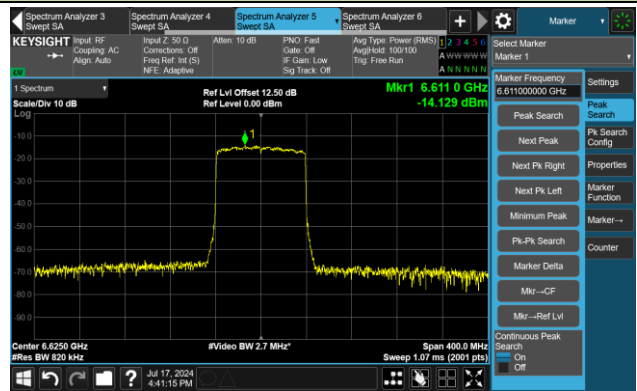

The Reference Level

The Mask Data

802.11ax-HE80 – Ant 2

Channel 119 (6545MHz)

The Reference Level

The Mask Data

Channel 135 (6625MHz)

The Reference Level

The Mask Data

Channel 151 (6705MHz)

The Reference Level

The Mask Data

802.11ax-HE80 – Ant 2

Channel 167 (6785MHz)

The Reference Level

The Mask Data