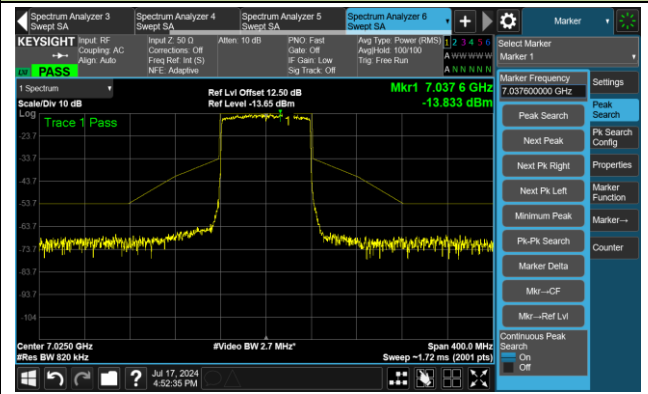

Channel 183 (6865MHz)

The Reference Level

The Mask Data

Channel 199 (6945MHz)

The Reference Level

The Mask Data

802.11ax-HE80 – Ant 2

Channel 215 (7025MHz)

The Reference Level

The Mask Data

802.11ax-HE160 – Ant 2

Channel 15 (6025MHz)

The Reference Level

The Mask Data

Channel 47 (6185MHz)

The Reference Level