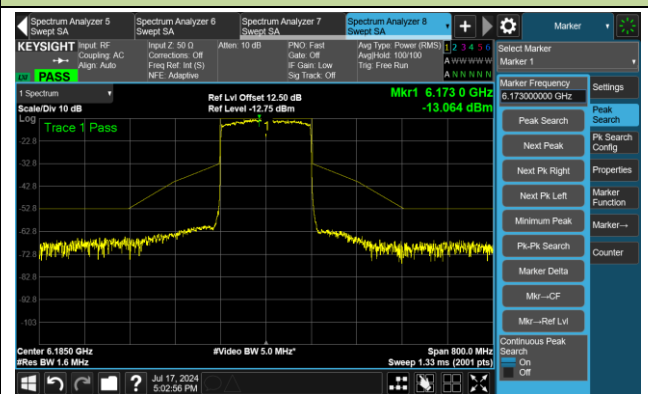

Channel 183 (6865MHz)

The Reference Level

The Mask Data

Channel 199 (6945MHz)

The Reference Level

The Mask Data

802.11ax-HE80 – Ant 2

Channel 215 (7025MHz)

The Reference Level

The Mask Data

802.11ax-HE160 – Ant 2

Channel 15 (6025MHz)

The Reference Level

The Mask Data

Channel 47 (6185MHz)

The Reference Level

The Mask Data

802.11ax-HE160 – Ant 2

Channel 79 (6345MHz)

The Reference Level

The Mask Data

Channel 111 (6505MHz)

The Reference Level

The Mask Data