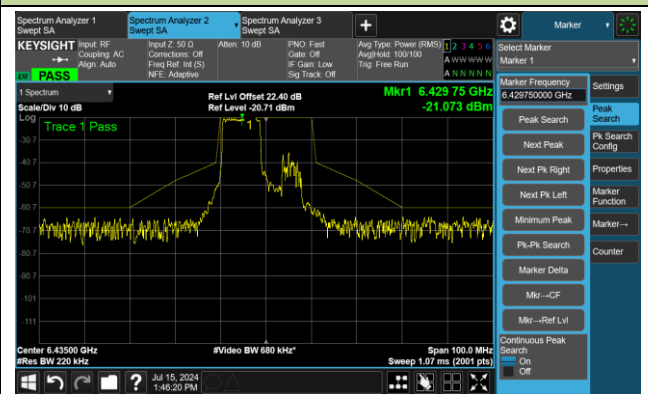

The Reference Level

The Mask Data

802.11ax-HE20 – Ant 3

Channel 97 (6435MHz) RU26/0

The Reference Level

The Mask Data

Channel 97 (6435MHz) RU52/37

The Reference Level

The Mask Data

Channel 97 (6435MHz) RU106/53

The Reference Level

The Mask Data

802.11ax-HE20 – Ant 3

Channel 105 (6475MHz) RU26/4

The Reference Level

The Mask Data

Channel 105 (6475MHz) RU52/38

The Reference Level

The Mask Data

Channel 105 (6475MHz) RU106/53

The Reference Level

The Mask Data