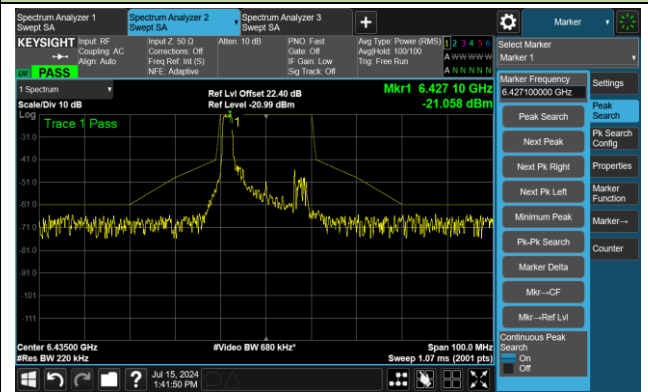

802.11ax-HE20 – Ant 3

Channel 93 (6415MHz) RU26/8

The Reference Level

The Mask Data

Channel 93 (6415MHz) RU52/40

The Reference Level

The Mask Data

Channel 93 (6415MHz) RU106/54

The Reference Level

The Mask Data

802.11ax-HE20 – Ant 3

Channel 97 (6435MHz) RU26/0

The Reference Level

The Mask Data

Channel 97 (6435MHz) RU52/37

The Reference Level

The Mask Data

Channel 97 (6435MHz) RU106/53

The Reference Level

The Mask Data

802.11ax-HE20 – Ant 3

Channel 105 (6475MHz) RU26/4

The Reference Level

The Mask Data