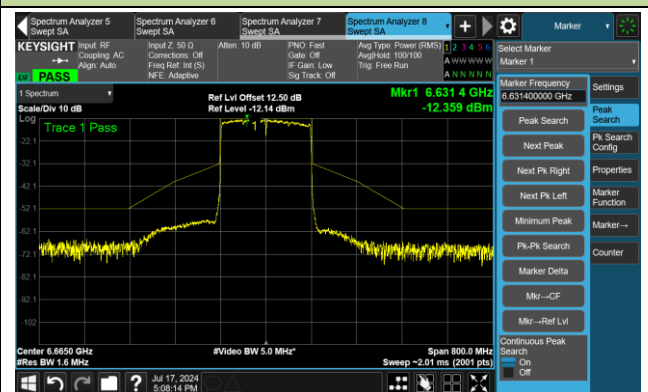

The Reference Level

The Mask Data

802.11ax-HE160 – Ant 2

Channel 15 (6025MHz)

The Reference Level

The Mask Data

Channel 47 (6185MHz)

The Reference Level

The Mask Data

802.11ax-HE160 – Ant 2

Channel 79 (6345MHz)

The Reference Level

The Mask Data

Channel 111 (6505MHz)

The Reference Level

The Mask Data

Channel 143 (6665MHz)

The Reference Level

The Mask Data

802.11ax-HE160 – Ant 2

Channel 175 (6825MHz)

The Reference Level

The Mask Data

Channel 207 (6985MHz)