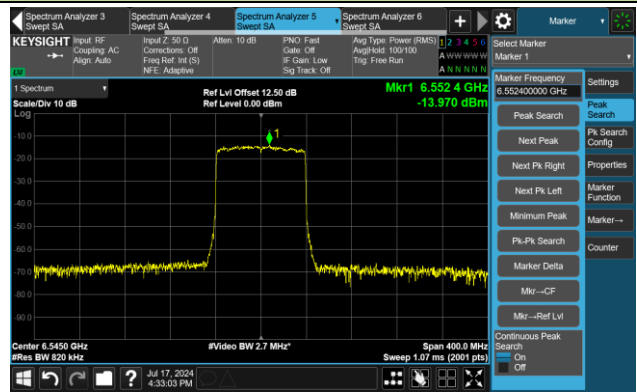

The Reference Level

The Mask Data

802.11ax-HE80 – Ant 2

Channel 119 (6545MHz)

The Reference Level

The Mask Data

Channel 135 (6625MHz)

The Reference Level

The Mask Data

Channel 151 (6705MHz)

The Reference Level

The Mask Data

802.11ax-HE80 – Ant 2

Channel 167 (6785MHz)

The Reference Level

The Mask Data