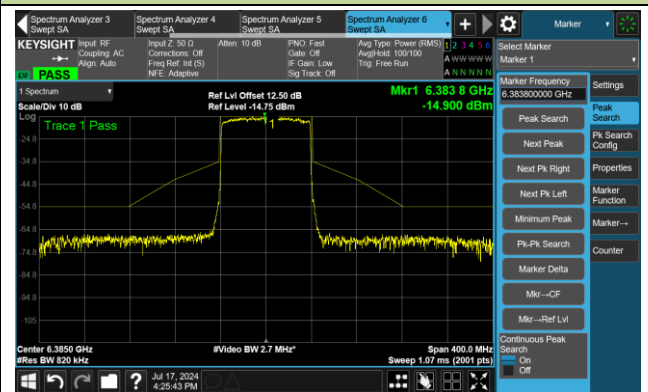

802.11ax-HE80 – Ant 2

Channel 55 (6225MHz)

The Reference Level

The Mask Data

Channel 87 (6385MHz)

The Reference Level

The Mask Data

Channel 103 (6465MHz)

The Reference Level

The Mask Data

802.11ax-HE80 – Ant 2

Channel 119 (6545MHz)

The Reference Level

The Mask Data

Channel 135 (6625MHz)

The Reference Level