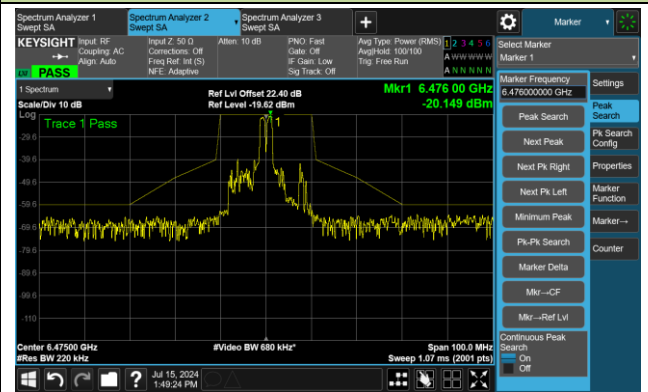

The Reference Level

The Mask Data

802.11ax-HE20 – Ant 3

Channel 97 (6435MHz) RU26/0

The Reference Level

The Mask Data

Channel 97 (6435MHz) RU52/37

The Reference Level

The Mask Data

Channel 97 (6435MHz) RU106/53

The Reference Level

The Mask Data

802.11ax-HE20 – Ant 3

Channel 105 (6475MHz) RU26/4

The Reference Level

The Mask Data

Channel 105 (6475MHz) RU52/38

The Reference Level

The Mask Data

Channel 105 (6475MHz) RU106/53

The Reference Level

The Mask Data