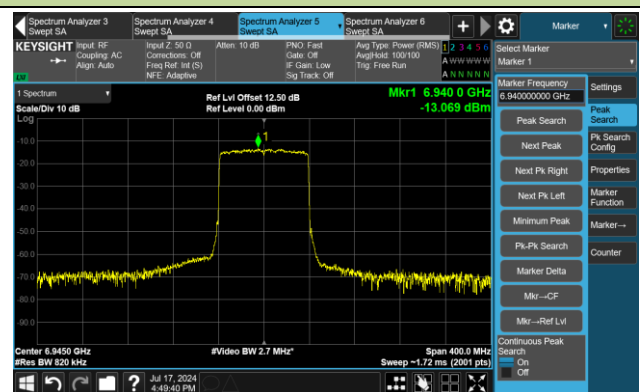

Channel 183 (6865MHz)

The Reference Level

The Mask Data

Channel 199 (6945MHz)

The Reference Level

The Mask Data

802.11ax-HE80 – Ant 2

Channel 215 (7025MHz)

The Reference Level

The Mask Data

802.11ax-HE160 – Ant 2

Channel 15 (6025MHz)

The Reference Level

The Mask Data

Channel 47 (6185MHz)

The Reference Level