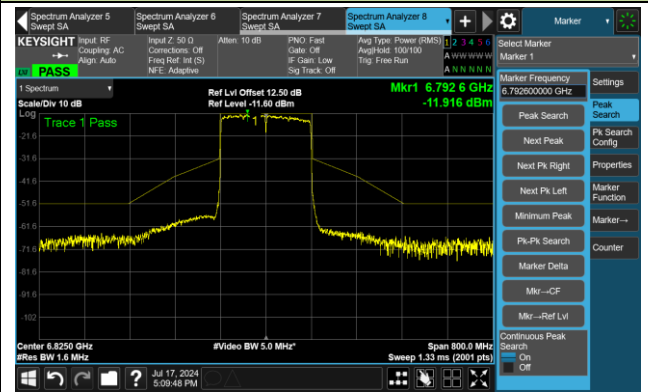

The Mask Data

802.11ax-HE160 – Ant 2

Channel 79 (6345MHz)

The Reference Level

The Mask Data

Channel 111 (6505MHz)

The Reference Level

The Mask Data

Channel 143 (6665MHz)

The Reference Level

The Mask Data

802.11ax-HE160 – Ant 2

Channel 175 (6825MHz)

The Reference Level

The Mask Data

Channel 207 (6985MHz)

The Reference Level

The Mask Data

Partial RU

Test Site	WZ-SR5	Test Engineer	Luis Yang
Test Date	2024-07-15 ~ 2024-08-15		

802.11ax-HE20 – Ant 3

Channel 1 (5955MHz) RU26/0

The Reference Level

The Mask Data