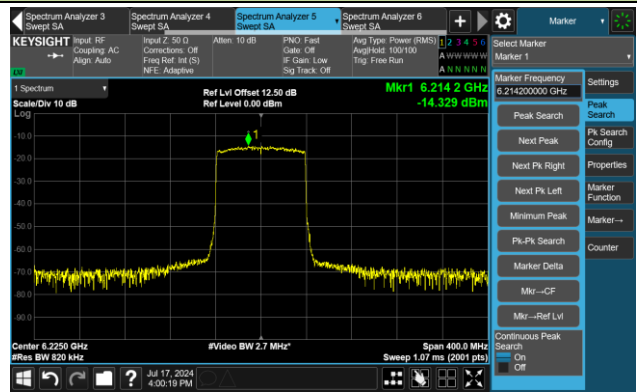

802.11ax-HE80 – Ant 2

Channel 55 (6225MHz)

The Reference Level

The Mask Data

Channel 87 (6385MHz)

The Reference Level

The Mask Data

Channel 103 (6465MHz)

The Reference Level

The Mask Data

802.11ax-HE80 – Ant 2

Channel 119 (6545MHz)

The Reference Level

The Mask Data

Channel 135 (6625MHz)

The Reference Level