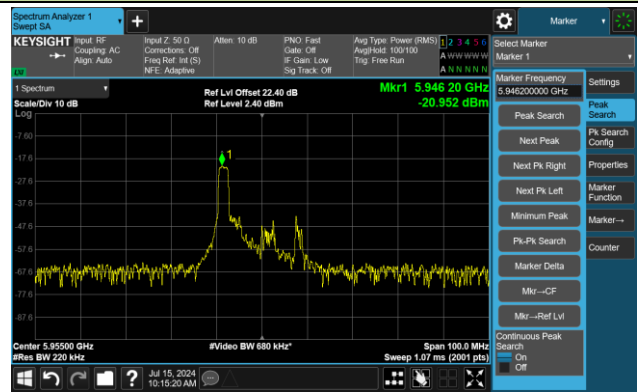

Channel 143 (6665MHz)

The Reference Level

The Mask Data

802.11ax-HE160 – Ant 2

Channel 175 (6825MHz)

The Reference Level

The Mask Data

Channel 207 (6985MHz)

The Reference Level

The Mask Data

Partial RU

Test Site	WZ-SR5	Test Engineer	Luis Yang
Test Date	2024-07-15 ~ 2024-08-15		

802.11ax-HE20 – Ant 3

Channel 1 (5955MHz) RU26/0

The Reference Level

The Mask Data

Channel 1 (5955MHz) RU52/37

The Reference Level

The Mask Data

Channel 1 (5955MHz) RU106/53

The Reference Level

The Mask Data

802.11ax-HE20 – Ant 3

Channel 49 (6195MHz) RU26/4