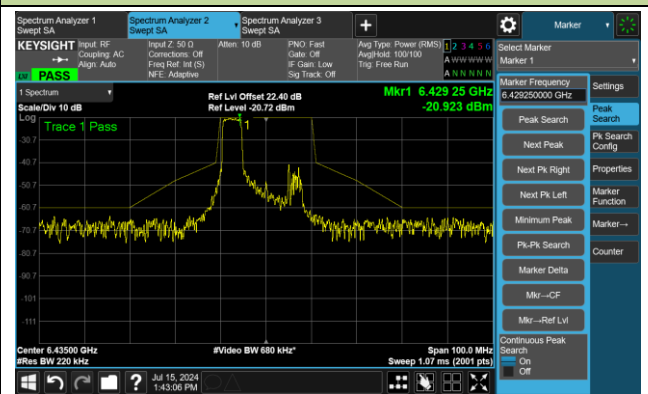

802.11ax-HE20 – Ant 3

Channel 93 (6415MHz) RU26/8

The Reference Level

The Mask Data

Channel 93 (6415MHz) RU52/40

The Reference Level

The Mask Data

Channel 93 (6415MHz) RU106/54

The Reference Level

The Mask Data

802.11ax-HE20 – Ant 3

Channel 97 (6435MHz) RU26/0

The Reference Level

The Mask Data

Channel 97 (6435MHz) RU52/37

The Reference Level

The Mask Data

Channel 97 (6435MHz) RU106/53

The Reference Level

The Mask Data

802.11ax-HE20 – Ant 3

Channel 105 (6475MHz) RU26/4

The Reference Level

The Mask Data