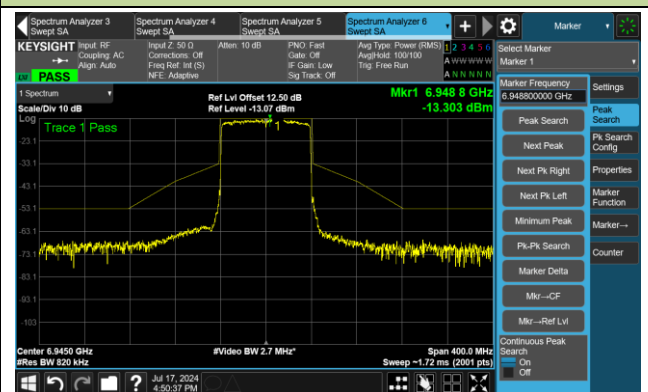

The Mask Data

Channel 151 (6705MHz)

The Reference Level

The Mask Data

802.11ax-HE80 – Ant 2

Channel 167 (6785MHz)

The Reference Level

The Mask Data

Channel 183 (6865MHz)

The Reference Level

The Mask Data

Channel 199 (6945MHz)

The Reference Level

The Mask Data

802.11ax-HE80 – Ant 2

Channel 215 (7025MHz)

The Reference Level

The Mask Data

802.11ax-HE160 – Ant 2

Channel 15 (6025MHz)

The Reference Level

The Mask Data

Channel 47 (6185MHz)

The Reference Level