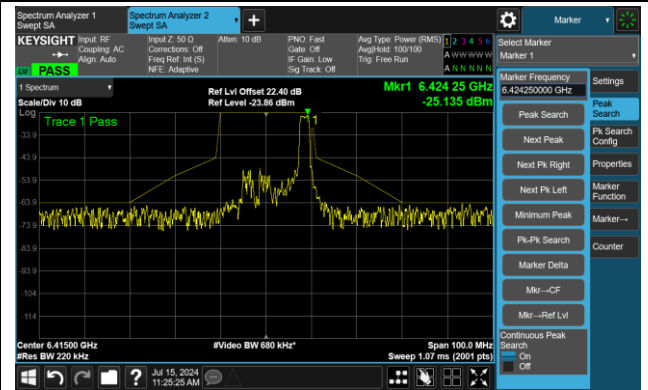

Channel 1 (5955MHz) RU52/37

The Reference Level

The Mask Data

Channel 1 (5955MHz) RU106/53

The Reference Level

The Mask Data

802.11ax-HE20 – Ant 3

Channel 49 (6195MHz) RU26/4

The Reference Level

The Mask Data

Channel 49 (6195MHz) RU52/38

The Reference Level

The Mask Data

Channel 49 (6195MHz) RU106/53

The Reference Level

The Mask Data

802.11ax-HE20 – Ant 3

Channel 93 (6415MHz) RU26/8

The Reference Level

The Mask Data

Channel 93 (6415MHz) RU52/40

The Reference Level

The Mask Data

Channel 93 (6415MHz) RU106/54

The Reference Level

The Mask Data

802.11ax-HE20 – Ant 3

Channel 97 (6435MHz) RU26/0

The Reference Level

The Mask Data

Channel 97 (6435MHz) RU52/37

The Reference Level