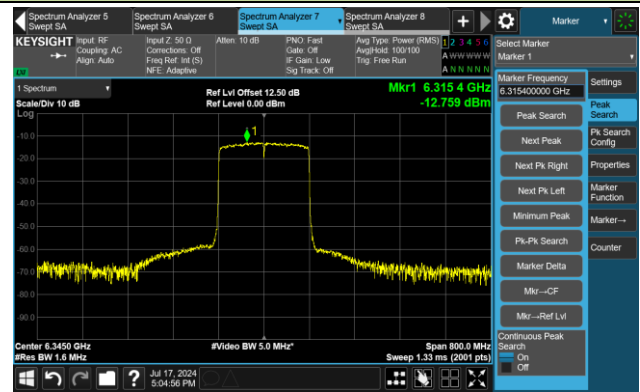

The Reference Level

The Mask Data

802.11ax-HE160 – Ant 2

Channel 15 (6025MHz)

The Reference Level

The Mask Data

Channel 47 (6185MHz)

The Reference Level

The Mask Data

802.11ax-HE160 – Ant 2

Channel 79 (6345MHz)

The Reference Level

The Mask Data

Channel 111 (6505MHz)

The Reference Level

The Mask Data