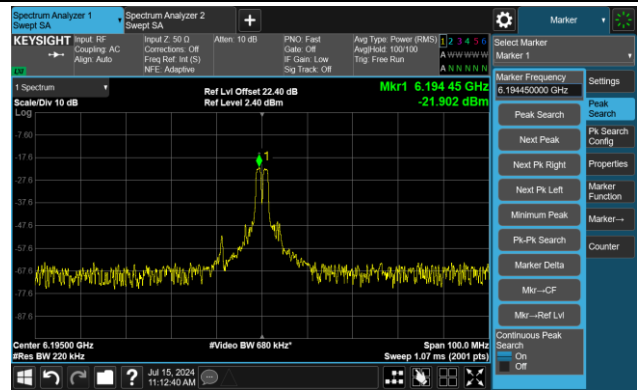

Channel 1 (5955MHz) RU52/37

The Reference Level

The Mask Data

Channel 1 (5955MHz) RU106/53

The Reference Level

The Mask Data

802.11ax-HE20 – Ant 3

Channel 49 (6195MHz) RU26/4

The Reference Level

The Mask Data

Channel 49 (6195MHz) RU52/38

The Reference Level

The Mask Data

Channel 49 (6195MHz) RU106/53

The Reference Level

The Mask Data