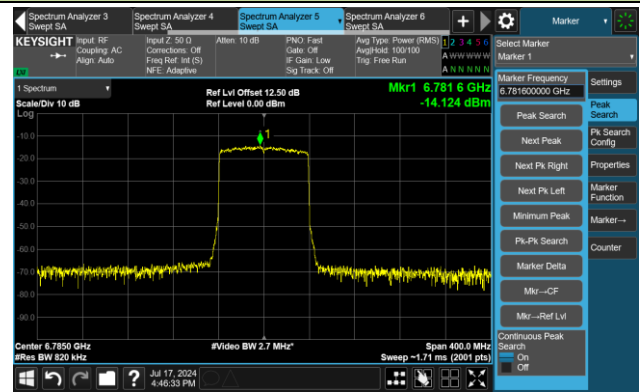

The Mask Data

Channel 151 (6705MHz)

The Reference Level

The Mask Data

802.11ax-HE80 – Ant 2

Channel 167 (6785MHz)

The Reference Level

The Mask Data

Channel 183 (6865MHz)

The Reference Level

The Mask Data

Channel 199 (6945MHz)

The Reference Level

The Mask Data

802.11ax-HE80 – Ant 2

Channel 215 (7025MHz)