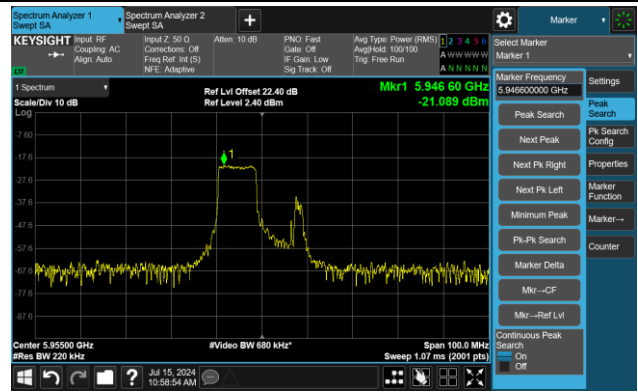

Channel 1 (5955MHz) RU52/37

The Reference Level

The Mask Data

Channel 1 (5955MHz) RU106/53

The Reference Level

The Mask Data

802.11ax-HE20 – Ant 3

Channel 49 (6195MHz) RU26/4

The Reference Level

The Mask Data

Channel 49 (6195MHz) RU52/38

The Reference Level

The Mask Data

Channel 49 (6195MHz) RU106/53

The Reference Level

The Mask Data