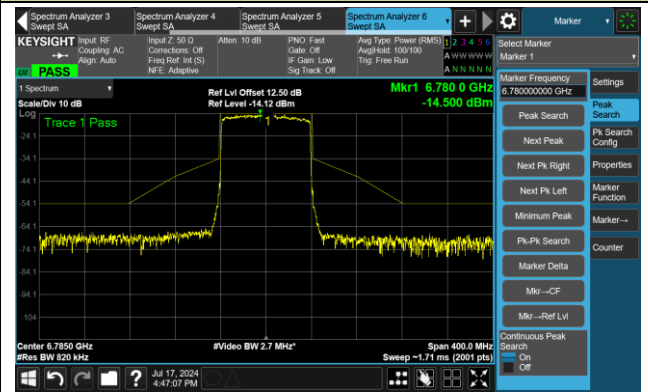

The Mask Data

Channel 151 (6705MHz)

The Reference Level

The Mask Data

802.11ax-HE80 – Ant 2

Channel 167 (6785MHz)

The Reference Level

The Mask Data

Channel 183 (6865MHz)

The Reference Level

The Mask Data

Channel 199 (6945MHz)

The Reference Level

The Mask Data

802.11ax-HE80 – Ant 2

Channel 215 (7025MHz)

The Reference Level

The Mask Data

802.11ax-HE160 – Ant 2

Channel 15 (6025MHz)

The Reference Level

The Mask Data

Channel 47 (6185MHz)

The Reference Level