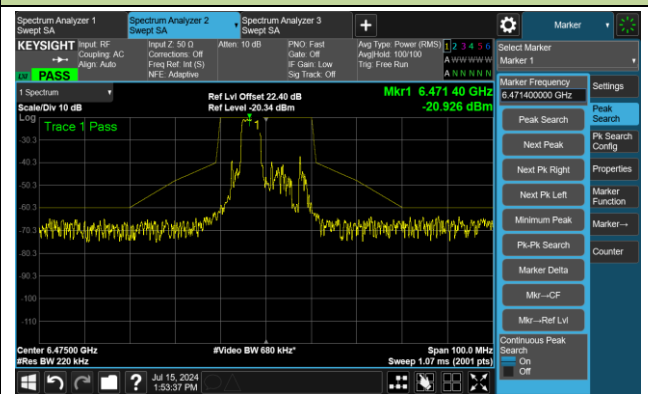

The Reference Level

The Mask Data

802.11ax-HE20 – Ant 3

Channel 97 (6435MHz) RU26/0

The Reference Level

The Mask Data

Channel 97 (6435MHz) RU52/37

The Reference Level

The Mask Data

Channel 97 (6435MHz) RU106/53

The Reference Level

The Mask Data

802.11ax-HE20 – Ant 3

Channel 105 (6475MHz) RU26/4

The Reference Level

The Mask Data

Channel 105 (6475MHz) RU52/38

The Reference Level

The Mask Data

Channel 105 (6475MHz) RU106/53

The Reference Level

The Mask Data