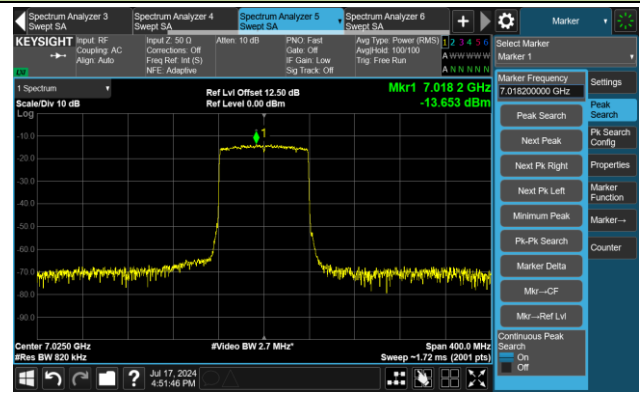

The Mask Data

Channel 151 (6705MHz)

The Reference Level

The Mask Data

802.11ax-HE80 – Ant 2

Channel 167 (6785MHz)

The Reference Level

The Mask Data

Channel 183 (6865MHz)

The Reference Level

The Mask Data

Channel 199 (6945MHz)

The Reference Level

The Mask Data

802.11ax-HE80 – Ant 2

Channel 215 (7025MHz)

The Reference Level

The Mask Data

802.11ax-HE160 – Ant 2

Channel 15 (6025MHz)

The Reference Level

The Mask Data

Channel 47 (6185MHz)

The Reference Level