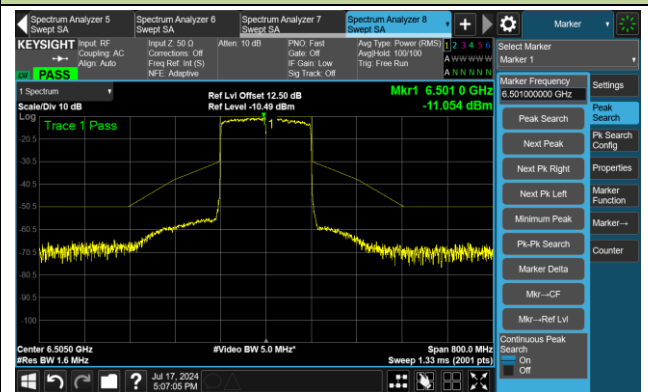

The Reference Level

The Mask Data

802.11ax-HE160 – Ant 2

Channel 15 (6025MHz)

The Reference Level

The Mask Data

Channel 47 (6185MHz)

The Reference Level

The Mask Data

802.11ax-HE160 – Ant 2

Channel 79 (6345MHz)

The Reference Level

The Mask Data

Channel 111 (6505MHz)

The Reference Level

The Mask Data

Channel 143 (6665MHz)

The Reference Level

The Mask Data

802.11ax-HE160 – Ant 2

Channel 175 (6825MHz)

The Reference Level

The Mask Data

Channel 207 (6985MHz)