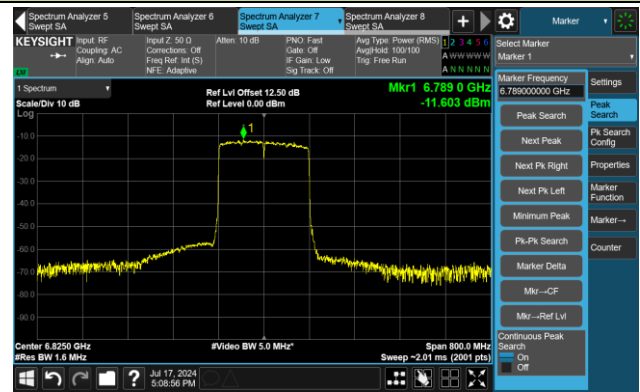

The Mask Data

802.11ax-HE160 – Ant 2

Channel 79 (6345MHz)

The Reference Level

The Mask Data

Channel 111 (6505MHz)

The Reference Level

The Mask Data

Channel 143 (6665MHz)

The Reference Level

The Mask Data

802.11ax-HE160 – Ant 2

Channel 175 (6825MHz)

The Reference Level

The Mask Data

Channel 207 (6985MHz)

The Reference Level

The Mask Data

Partial RU

Test Site	WZ-SR5	Test Engineer	Luis Yang
Test Date	2024-07-15 ~ 2024-08-15		

802.11ax-HE20 – Ant 3

Channel 1 (5955MHz) RU26/0

The Reference Level

The Mask Data