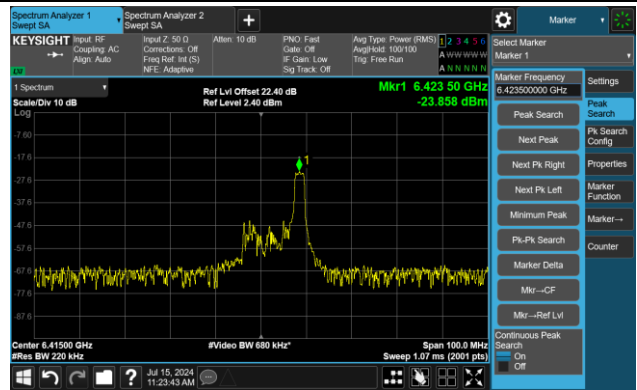

Channel 1 (5955MHz) RU52/37

The Reference Level

The Mask Data

Channel 1 (5955MHz) RU106/53

The Reference Level

The Mask Data

802.11ax-HE20 – Ant 3

Channel 49 (6195MHz) RU26/4

The Reference Level

The Mask Data

Channel 49 (6195MHz) RU52/38

The Reference Level

The Mask Data

Channel 49 (6195MHz) RU106/53

The Reference Level

The Mask Data

802.11ax-HE20 – Ant 3

Channel 93 (6415MHz) RU26/8

The Reference Level

The Mask Data

Channel 93 (6415MHz) RU52/40

The Reference Level

The Mask Data

Channel 93 (6415MHz) RU106/54

The Reference Level

The Mask Data

802.11ax-HE20 – Ant 3

Channel 97 (6435MHz) RU26/0

The Reference Level

The Mask Data

Channel 97 (6435MHz) RU52/37

The Reference Level