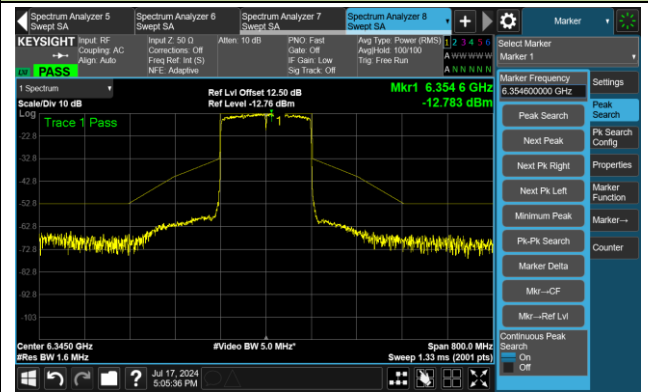

The Reference Level

The Mask Data

802.11ax-HE160 – Ant 2

Channel 15 (6025MHz)

The Reference Level

The Mask Data

Channel 47 (6185MHz)

The Reference Level

The Mask Data

802.11ax-HE160 – Ant 2

Channel 79 (6345MHz)

The Reference Level

The Mask Data

Channel 111 (6505MHz)

The Reference Level

The Mask Data

Channel 143 (6665MHz)

The Reference Level

The Mask Data

802.11ax-HE160 – Ant 2

Channel 175 (6825MHz)

The Reference Level

The Mask Data

Channel 207 (6985MHz)