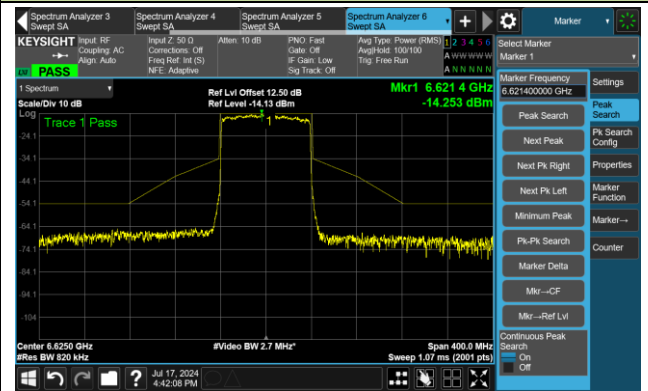

The Reference Level

The Mask Data

802.11ax-HE80 – Ant 2

Channel 119 (6545MHz)

The Reference Level

The Mask Data

Channel 135 (6625MHz)

The Reference Level

The Mask Data

Channel 151 (6705MHz)

The Reference Level

The Mask Data

802.11ax-HE80 – Ant 2

Channel 167 (6785MHz)

The Reference Level

The Mask Data

Channel 183 (6865MHz)

The Reference Level

The Mask Data

Channel 199 (6945MHz)

The Reference Level

The Mask Data

802.11ax-HE80 – Ant 2

Channel 215 (7025MHz)