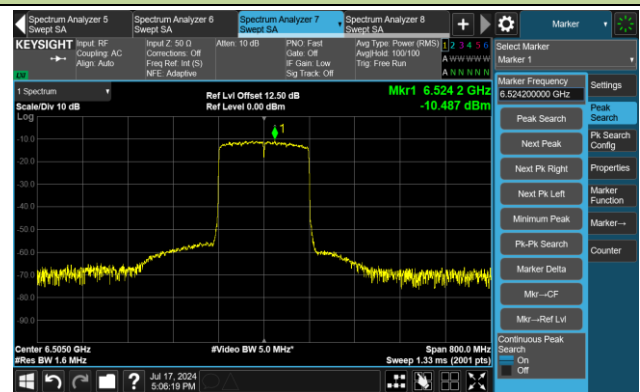

The Reference Level

The Mask Data

802.11ax-HE160 – Ant 2

Channel 15 (6025MHz)

The Reference Level

The Mask Data

Channel 47 (6185MHz)

The Reference Level

The Mask Data

802.11ax-HE160 – Ant 2

Channel 79 (6345MHz)

The Reference Level

The Mask Data

Channel 111 (6505MHz)

The Reference Level

The Mask Data

Channel 143 (6665MHz)

The Reference Level

The Mask Data

802.11ax-HE160 – Ant 2

Channel 175 (6825MHz)

The Reference Level

The Mask Data

Channel 207 (6985MHz)