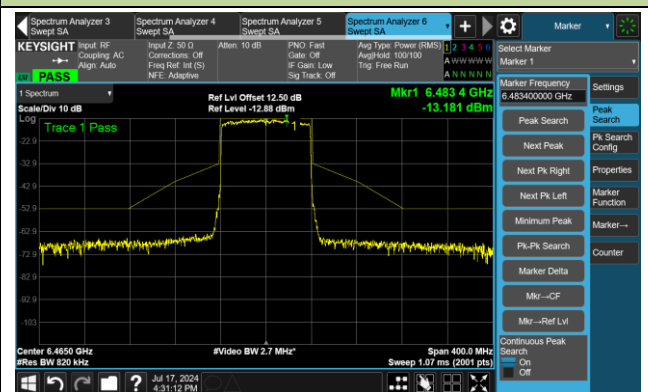

802.11ax-HE80 – Ant 2

Channel 55 (6225MHz)

The Reference Level

The Mask Data

Channel 87 (6385MHz)

The Reference Level

The Mask Data

Channel 103 (6465MHz)

The Reference Level

The Mask Data

802.11ax-HE80 – Ant 2

Channel 119 (6545MHz)

The Reference Level

The Mask Data

Channel 135 (6625MHz)

The Reference Level

The Mask Data

Channel 151 (6705MHz)

The Reference Level

The Mask Data

802.11ax-HE80 – Ant 2

Channel 167 (6785MHz)

The Reference Level

The Mask Data