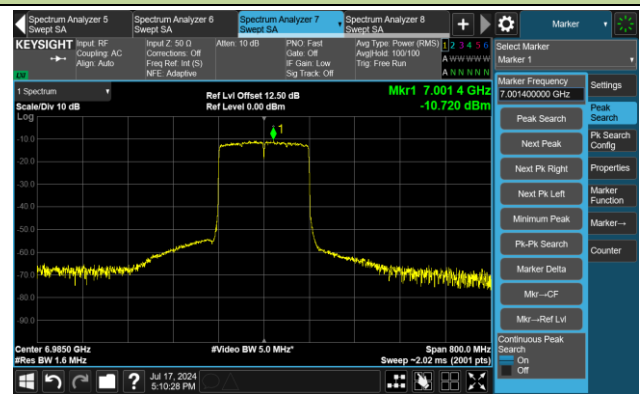

Channel 143 (6665MHz)

The Reference Level

The Mask Data

802.11ax-HE160 – Ant 2

Channel 175 (6825MHz)

The Reference Level

The Mask Data

Channel 207 (6985MHz)

The Reference Level

The Mask Data

Partial RU

Test Site	WZ-SR5	Test Engineer	Luis Yang
Test Date	2024-07-15 ~ 2024-08-15		

802.11ax-HE20 – Ant 3

Channel 1 (5955MHz) RU26/0

The Reference Level

The Mask Data