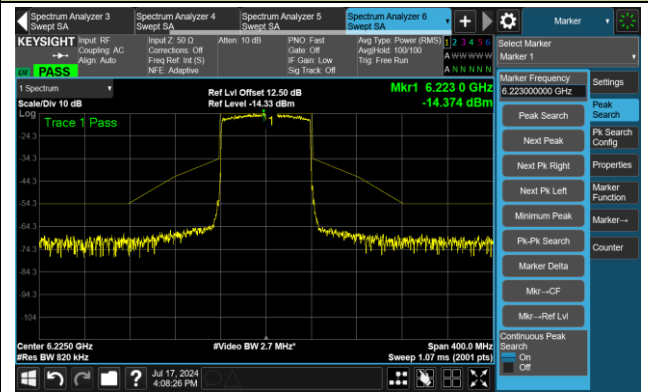

802.11ax-HE80 – Ant 2

Channel 55 (6225MHz)

The Reference Level

The Mask Data

Channel 87 (6385MHz)

The Reference Level

The Mask Data

Channel 103 (6465MHz)

The Reference Level

The Mask Data

802.11ax-HE80 – Ant 2

Channel 119 (6545MHz)

The Reference Level

The Mask Data

Channel 135 (6625MHz)

The Reference Level