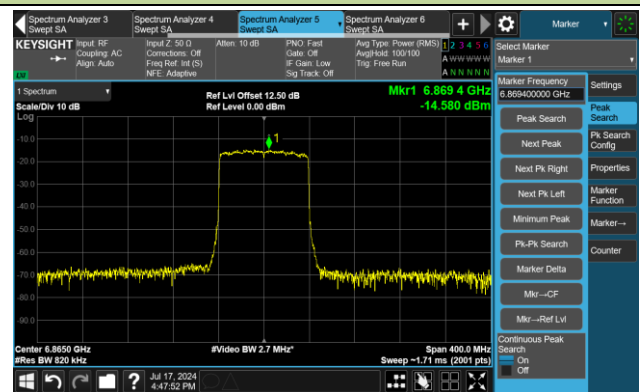

The Mask Data

Channel 151 (6705MHz)

The Reference Level

The Mask Data

802.11ax-HE80 – Ant 2

Channel 167 (6785MHz)

The Reference Level

The Mask Data

Channel 183 (6865MHz)

The Reference Level

The Mask Data

Channel 199 (6945MHz)

The Reference Level

The Mask Data

802.11ax-HE80 – Ant 2

Channel 215 (7025MHz)