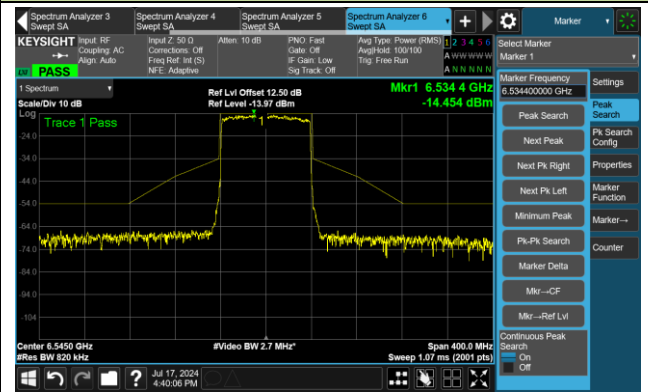

The Reference Level

The Mask Data

802.11ax-HE80 – Ant 2

Channel 119 (6545MHz)

The Reference Level

The Mask Data

Channel 135 (6625MHz)

The Reference Level

The Mask Data

Channel 151 (6705MHz)

The Reference Level

The Mask Data

802.11ax-HE80 – Ant 2

Channel 167 (6785MHz)

The Reference Level

The Mask Data

Channel 183 (6865MHz)

The Reference Level

The Mask Data

Channel 199 (6945MHz)

The Reference Level

The Mask Data

802.11ax-HE80 – Ant 2

Channel 215 (7025MHz)