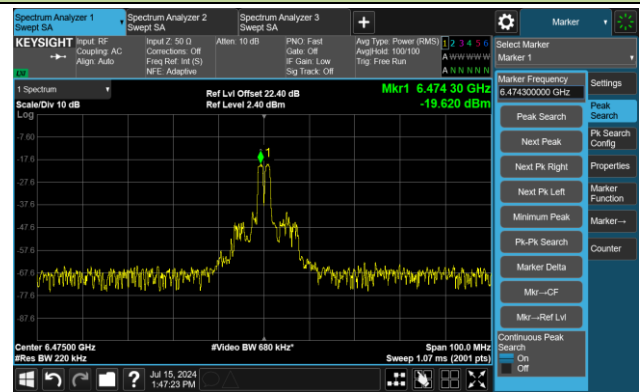

The Reference Level

The Mask Data

802.11ax-HE20 – Ant 3

Channel 97 (6435MHz) RU26/0

The Reference Level

The Mask Data

Channel 97 (6435MHz) RU52/37

The Reference Level

The Mask Data

Channel 97 (6435MHz) RU106/53

The Reference Level

The Mask Data

802.11ax-HE20 – Ant 3

Channel 105 (6475MHz) RU26/4

The Reference Level

The Mask Data

Channel 105 (6475MHz) RU52/38

The Reference Level

The Mask Data

Channel 105 (6475MHz) RU106/53

The Reference Level

The Mask Data