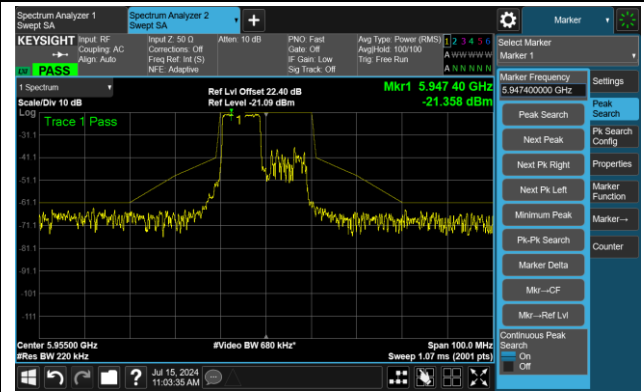

The Reference Level

The Mask Data

Partial RU

Test Site	WZ-SR5	Test Engineer	Luis Yang
Test Date	2024-07-15 ~ 2024-08-15		

802.11ax-HE20 – Ant 3

Channel 1 (5955MHz) RU26/0

The Reference Level

The Mask Data

Channel 1 (5955MHz) RU52/37

The Reference Level

The Mask Data

Channel 1 (5955MHz) RU106/53

The Reference Level

The Mask Data

802.11ax-HE20 – Ant 3

Channel 49 (6195MHz) RU26/4

The Reference Level

The Mask Data

Channel 49 (6195MHz) RU52/38

The Reference Level

The Mask Data

Channel 49 (6195MHz) RU106/53

The Reference Level

The Mask Data

802.11ax-HE20 – Ant 3

Channel 93 (6415MHz) RU26/8

The Reference Level

The Mask Data

Channel 93 (6415MHz) RU52/40

The Reference Level

The Mask Data

Channel 93 (6415MHz) RU106/54