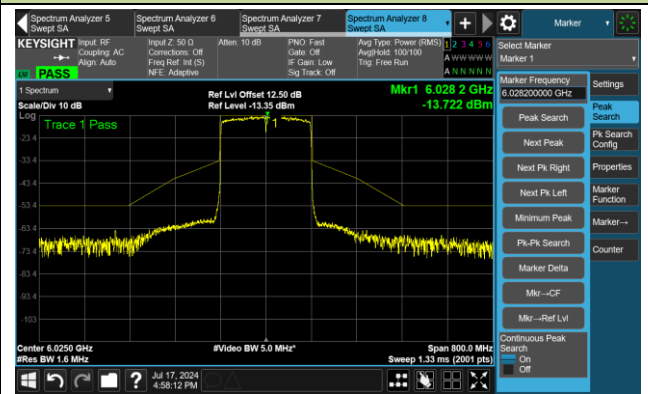

Channel 183 (6865MHz)

The Reference Level

The Mask Data

Channel 199 (6945MHz)

The Reference Level

The Mask Data

802.11ax-HE80 – Ant 2

Channel 215 (7025MHz)

The Reference Level

The Mask Data

802.11ax-HE160 – Ant 2

Channel 15 (6025MHz)

The Reference Level

The Mask Data

Channel 47 (6185MHz)

The Reference Level

The Mask Data

802.11ax-HE160 – Ant 2

Channel 79 (6345MHz)

The Reference Level

The Mask Data

Channel 111 (6505MHz)

The Reference Level

The Mask Data