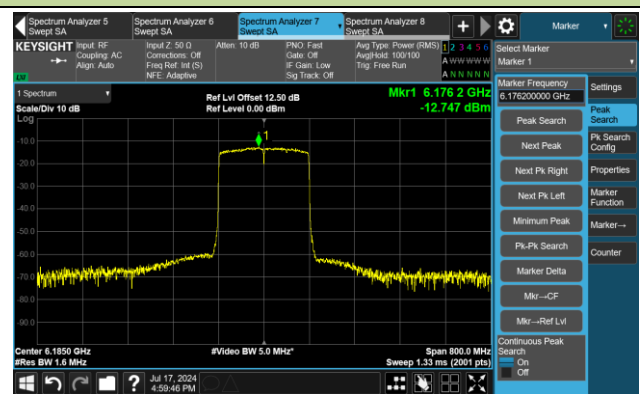

Channel 183 (6865MHz)

The Reference Level

The Mask Data

Channel 199 (6945MHz)

The Reference Level

The Mask Data

802.11ax-HE80 – Ant 2

Channel 215 (7025MHz)

The Reference Level

The Mask Data

802.11ax-HE160 – Ant 2

Channel 15 (6025MHz)

The Reference Level

The Mask Data

Channel 47 (6185MHz)

The Reference Level

The Mask Data

802.11ax-HE160 – Ant 2

Channel 79 (6345MHz)

The Reference Level

The Mask Data

Channel 111 (6505MHz)

The Reference Level

The Mask Data