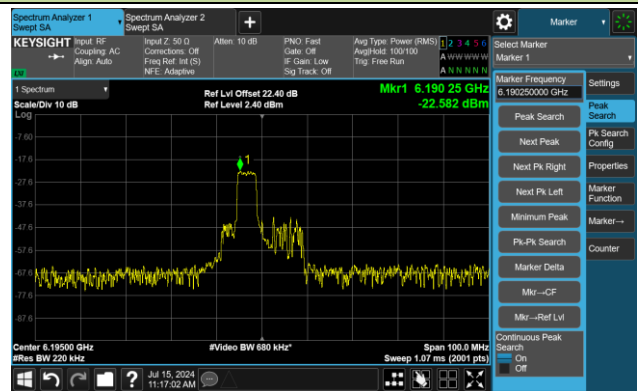

Channel 1 (5955MHz) RU52/37

The Reference Level

The Mask Data

Channel 1 (5955MHz) RU106/53

The Reference Level

The Mask Data

802.11ax-HE20 – Ant 3

Channel 49 (6195MHz) RU26/4

The Reference Level

The Mask Data

Channel 49 (6195MHz) RU52/38

The Reference Level

The Mask Data

Channel 49 (6195MHz) RU106/53

The Reference Level

The Mask Data

802.11ax-HE20 – Ant 3

Channel 93 (6415MHz) RU26/8

The Reference Level

The Mask Data

Channel 93 (6415MHz) RU52/40

The Reference Level

The Mask Data

Channel 93 (6415MHz) RU106/54

The Reference Level

The Mask Data

802.11ax-HE20 – Ant 3

Channel 97 (6435MHz) RU26/0

The Reference Level

The Mask Data

Channel 97 (6435MHz) RU52/37

The Reference Level