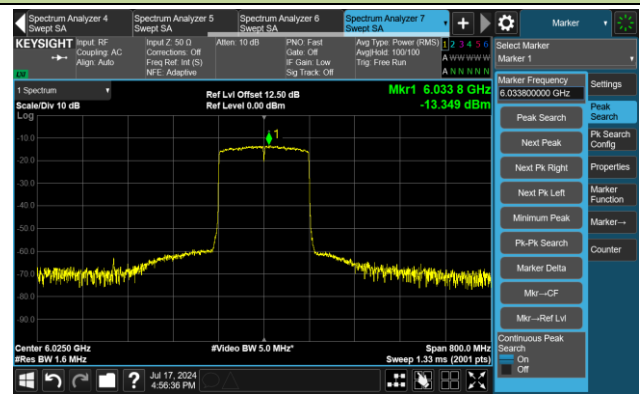

The Reference Level

The Mask Data

802.11ax-HE160 – Ant 2

Channel 15 (6025MHz)

The Reference Level

The Mask Data

Channel 47 (6185MHz)

The Reference Level

The Mask Data

802.11ax-HE160 – Ant 2

Channel 79 (6345MHz)

The Reference Level

The Mask Data

Channel 111 (6505MHz)

The Reference Level

The Mask Data