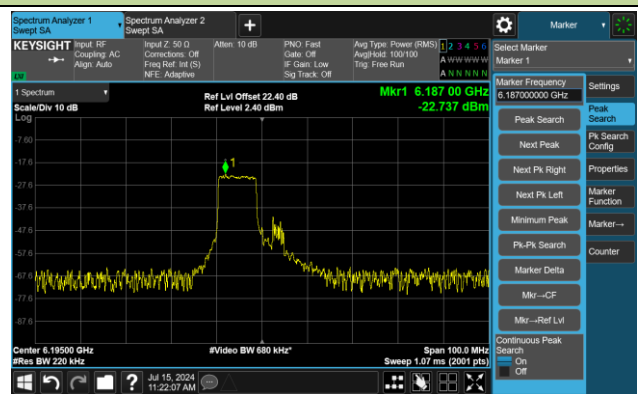

Channel 1 (5955MHz) RU52/37

The Reference Level

The Mask Data

Channel 1 (5955MHz) RU106/53

The Reference Level

The Mask Data

802.11ax-HE20 – Ant 3

Channel 49 (6195MHz) RU26/4

The Reference Level

The Mask Data

Channel 49 (6195MHz) RU52/38

The Reference Level

The Mask Data

Channel 49 (6195MHz) RU106/53

The Reference Level

The Mask Data

802.11ax-HE20 – Ant 3

Channel 93 (6415MHz) RU26/8

The Reference Level

The Mask Data

Channel 93 (6415MHz) RU52/40

The Reference Level

The Mask Data

Channel 93 (6415MHz) RU106/54