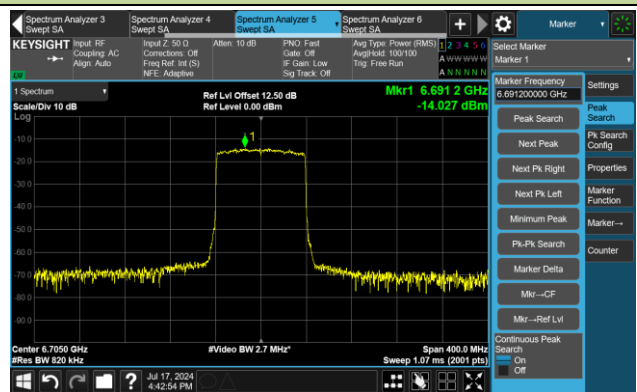

The Reference Level

The Mask Data

802.11ax-HE80 – Ant 2

Channel 119 (6545MHz)

The Reference Level

The Mask Data

Channel 135 (6625MHz)

The Reference Level

The Mask Data

Channel 151 (6705MHz)

The Reference Level

The Mask Data

802.11ax-HE80 – Ant 2

Channel 167 (6785MHz)

The Reference Level

The Mask Data