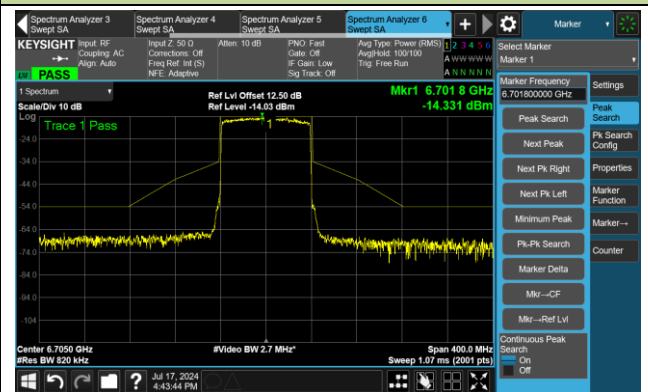

The Mask Data

Channel 151 (6705MHz)

The Reference Level

The Mask Data

802.11ax-HE80 – Ant 2

Channel 167 (6785MHz)

The Reference Level

The Mask Data

Channel 183 (6865MHz)

The Reference Level

The Mask Data

Channel 199 (6945MHz)

The Reference Level

The Mask Data

802.11ax-HE80 – Ant 2

Channel 215 (7025MHz)