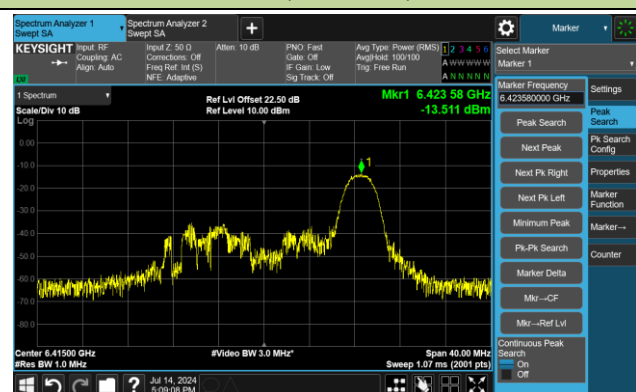

Channel 47 (6185MHz) RU996-1

Channel 79 (6345MHz) RU996-2

Channel 111 (6505MHz) RU996-1

Channel 143 (6665MHz) RU996-1

Channel 175 (6825MHz) RU996-2

Channel 207 (6985MHz) RU996-1

802.11ax-HE20 Power Spectral Density - Ant 2

Channel 1 (5955MHz) RU26/0

Channel 1 (5955MHz) RU52/37

Channel 1 (5955MHz) RU106/53

Channel 49 (6195MHz) RU26/4

Channel 49 (6195MHz) RU52/38

Channel 49 (6195MHz) RU106/53

Channel 93 (6415MHz) RU26/8

Channel 93 (6415MHz) RU52/40

802.11ax-HE20 Power Spectral Density - Ant 2

Channel 93 (6415MHz) RU106/54

Channel 97 (6435MHz) RU26/0

Channel 97 (6435MHz) RU52/37

Channel 97 (6435MHz) RU106/53

Channel 105 (6475MHz) RU26/4

Channel 105 (6475MHz) RU52/38