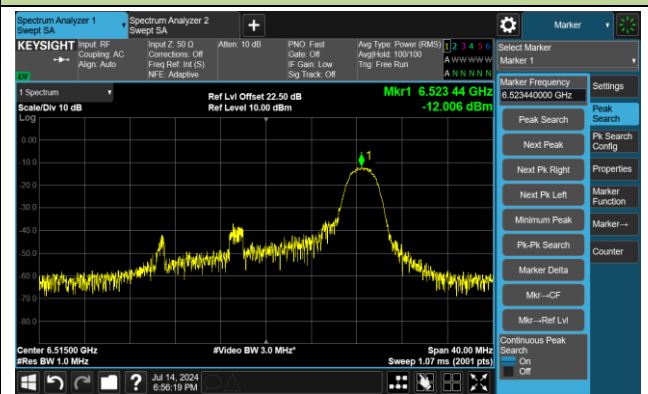

802.11ax-HE20 Power Spectral Density - Ant 2

Channel 93 (6415MHz) RU106/54

Channel 97 (6435MHz) RU26/0

Channel 97 (6435MHz) RU52/37

Channel 97 (6435MHz) RU106/53

Channel 105 (6475MHz) RU26/4

Channel 105 (6475MHz) RU52/38

Channel 105 (6475MHz) RU106/53

Channel 113 (6515MHz) RU26/8

802.11ax-HE20 Power Spectral Density - Ant 2

Channel 113 (6515MHz) RU52/40

Channel 113 (6515MHz) RU106/54

Channel 117 (6535MHz) RU26/0

Channel 117 (6535MHz) RU52/37