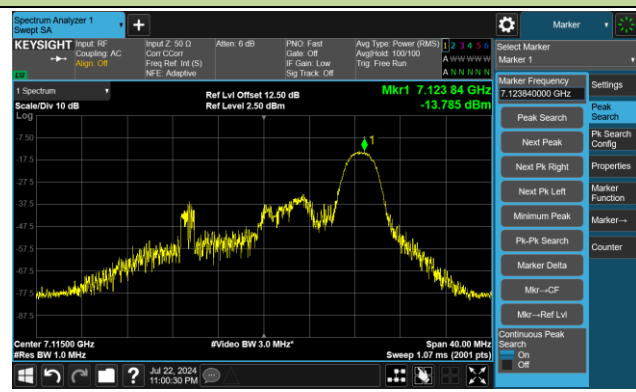

Channel 181 (6855MHz) RU106/54

Channel 185 (6875MHz) RU26/8

Channel 185 (6875MHz) RU52/40

Channel 185 (6875MHz) RU106/54

Channel 189 (6895MHz) RU26/0

Channel 189 (6895MHz) RU52/37

802.11ax-HE20 Power Spectral Density - Ant 2

Channel 189 (6895MHz) RU106/53

Channel 209 (6995MHz) RU26/4

Channel 209 (6995MHz) RU52/38

Channel 209 (6995MHz) RU106/53

Channel 233 (7115MHz) RU26/8

Channel 233 (7115MHz) RU52/40

Channel 233 (7115MHz) RU106/54

802.11ax-HE40 Power Spectral Density - Ant 2

Channel 3 (5965MHz) RU242/61

Channel 51 (6205MHz) RU242/61

Channel 91 (6405MHz) RU242/62

Channel 99 (6445MHz) RU242/61

Channel 107 (6485MHz) RU242/62

Channel 115 (6525MHz) RU242/62