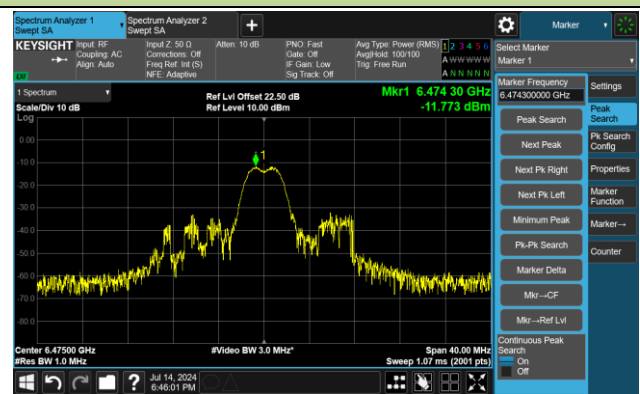

802.11ax-HE20 Power Spectral Density - Ant 2

Channel 93 (6415MHz) RU106/54

Channel 97 (6435MHz) RU26/0

Channel 97 (6435MHz) RU52/37

Channel 97 (6435MHz) RU106/53

Channel 105 (6475MHz) RU26/4

Channel 105 (6475MHz) RU52/38

Channel 105 (6475MHz) RU106/53

Channel 113 (6515MHz) RU26/8

802.11ax-HE20 Power Spectral Density - Ant 2

Channel 113 (6515MHz) RU52/40

Channel 113 (6515MHz) RU106/54

Channel 117 (6535MHz) RU26/0

Channel 117 (6535MHz) RU52/37