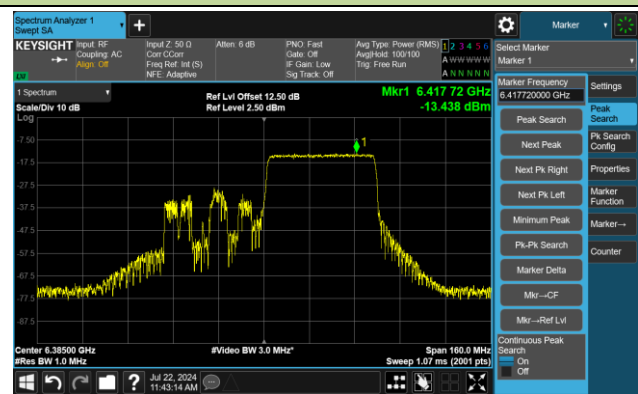

Channel 123 (6565MHz) RU242/61

Channel 147 (6685MHz) RU242/61

802.11ax-HE40 Power Spectral Density - Ant 2

Channel 179 (6845MHz) RU242/62

Channel 187 (6885MHz) RU242/62

Channel 195 (6925MHz) RU242/61

Channel 211 (7005MHz) RU242/61

Channel 227 (7085MHz) RU242/62

802.11ax-HE80 Power Spectral Density - Ant 2

Channel 7 (5985MHz) RU484/65

Channel 55 (6225MHz) RU484/65

Channel 87 (6385MHz) RU484/66

Channel 103 (6465MHz) RU484/65

Channel 119 (6545MHz) RU484/66

Channel 135 (6625MHz) RU484/65

Channel 151 (6705MHz) RU484/65

Channel 167 (6785MHz) RU484/66