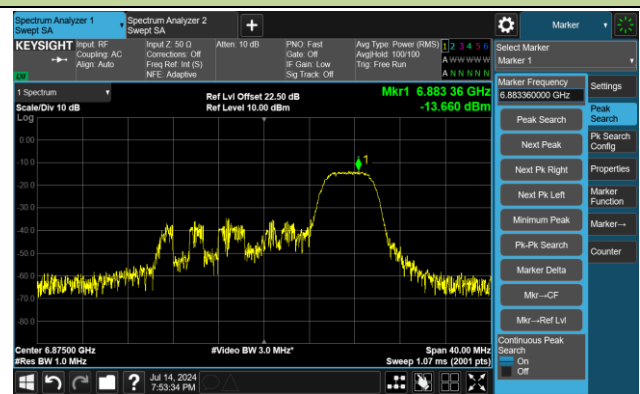

Channel 117 (6535MHz) RU106/53

Channel 149 (6695MHz) RU26/4

Channel 149 (6695MHz) RU52/38

Channel 149 (6695MHz) RU106/53

802.11ax-HE20 Power Spectral Density - Ant 2

Channel 181 (6855MHz) RU26/8

Channel 181 (6855MHz) RU52/40

Channel 181 (6855MHz) RU106/54

Channel 185 (6875MHz) RU26/8

Channel 185 (6875MHz) RU52/40

Channel 185 (6875MHz) RU106/54

Channel 189 (6895MHz) RU26/0

Channel 189 (6895MHz) RU52/37

802.11ax-HE20 Power Spectral Density - Ant 2