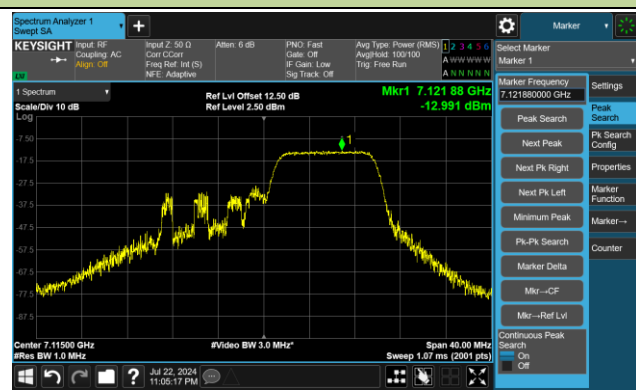

Channel 181 (6855MHz) RU106/54

Channel 185 (6875MHz) RU26/8

Channel 185 (6875MHz) RU52/40

Channel 185 (6875MHz) RU106/54

Channel 189 (6895MHz) RU26/0

Channel 189 (6895MHz) RU52/37

802.11ax-HE20 Power Spectral Density - Ant 2

Channel 189 (6895MHz) RU106/53

Channel 209 (6995MHz) RU26/4

Channel 209 (6995MHz) RU52/38

Channel 209 (6995MHz) RU106/53

Channel 233 (7115MHz) RU26/8

Channel 233 (7115MHz) RU52/40

Channel 233 (7115MHz) RU106/54

802.11ax-HE40 Power Spectral Density - Ant 2

Channel 3 (5965MHz) RU242/61

Channel 51 (6205MHz) RU242/61

Channel 91 (6405MHz) RU242/62

Channel 99 (6445MHz) RU242/61

Channel 107 (6485MHz) RU242/62

Channel 115 (6525MHz) RU242/62