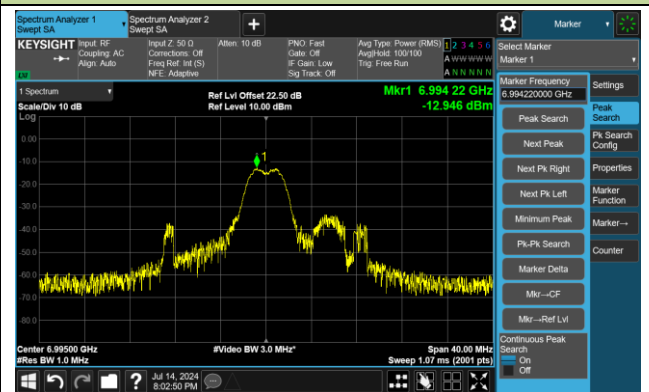

Channel 209 (6995MHz) RU26/4