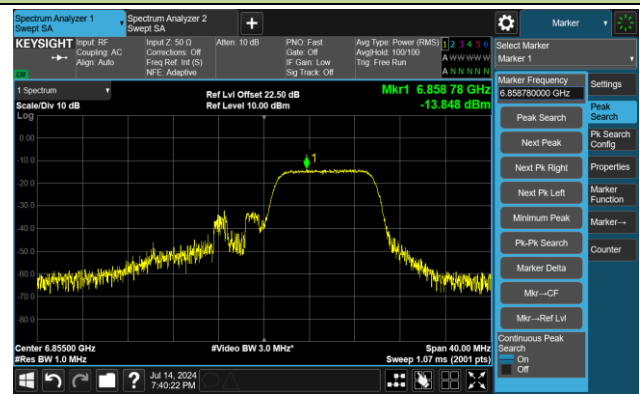

Channel 117 (6535MHz) RU106/53

Channel 149 (6695MHz) RU26/4

Channel 149 (6695MHz) RU52/38

Channel 149 (6695MHz) RU106/53

802.11ax-HE20 Power Spectral Density - Ant 2

Channel 181 (6855MHz) RU26/8

Channel 181 (6855MHz) RU52/40

Channel 181 (6855MHz) RU106/54

Channel 185 (6875MHz) RU26/8

Channel 185 (6875MHz) RU52/40

Channel 185 (6875MHz) RU106/54

Channel 189 (6895MHz) RU26/0

Channel 189 (6895MHz) RU52/37

802.11ax-HE20 Power Spectral Density - Ant 2