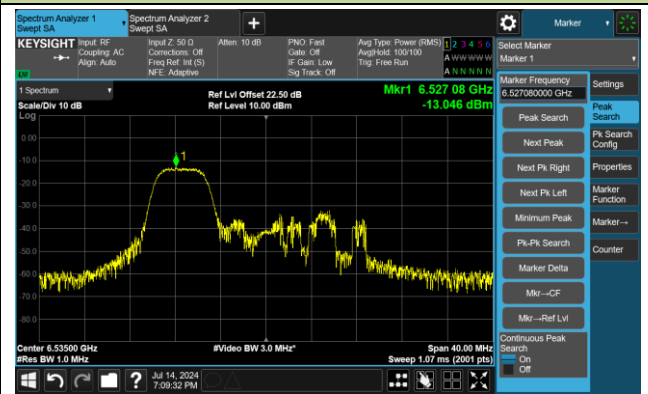

802.11ax-HE20 Power Spectral Density - Ant 2

Channel 93 (6415MHz) RU106/54

Channel 97 (6435MHz) RU26/0

Channel 97 (6435MHz) RU52/37

Channel 97 (6435MHz) RU106/53

Channel 105 (6475MHz) RU26/4

Channel 105 (6475MHz) RU52/38

Channel 105 (6475MHz) RU106/53

Channel 113 (6515MHz) RU26/8

802.11ax-HE20 Power Spectral Density - Ant 2

Channel 113 (6515MHz) RU52/40

Channel 113 (6515MHz) RU106/54

Channel 117 (6535MHz) RU26/0

Channel 117 (6535MHz) RU52/37

Channel 117 (6535MHz) RU106/53

Channel 149 (6695MHz) RU26/4

Channel 149 (6695MHz) RU52/38

Channel 149 (6695MHz) RU106/53

802.11ax-HE20 Power Spectral Density - Ant 2

Channel 181 (6855MHz) RU26/8

Channel 181 (6855MHz) RU52/40