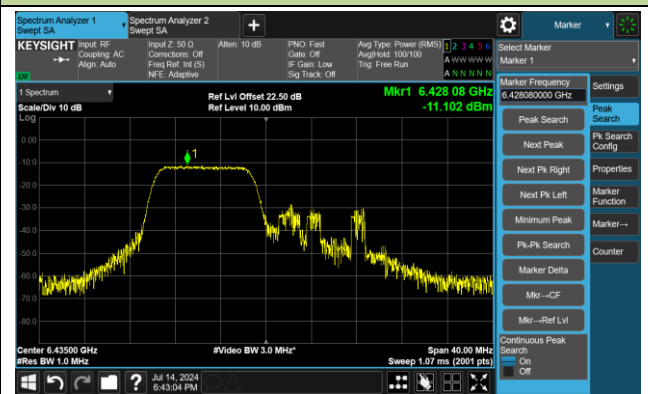

802.11ax-HE20 Power Spectral Density - Ant 2

Channel 93 (6415MHz) RU106/54

Channel 97 (6435MHz) RU26/0

Channel 97 (6435MHz) RU52/37

Channel 97 (6435MHz) RU106/53

Channel 105 (6475MHz) RU26/4

Channel 105 (6475MHz) RU52/38

Channel 105 (6475MHz) RU106/53

Channel 113 (6515MHz) RU26/8

802.11ax-HE20 Power Spectral Density - Ant 2

Channel 113 (6515MHz) RU52/40

Channel 113 (6515MHz) RU106/54

Channel 117 (6535MHz) RU26/0

Channel 117 (6535MHz) RU52/37