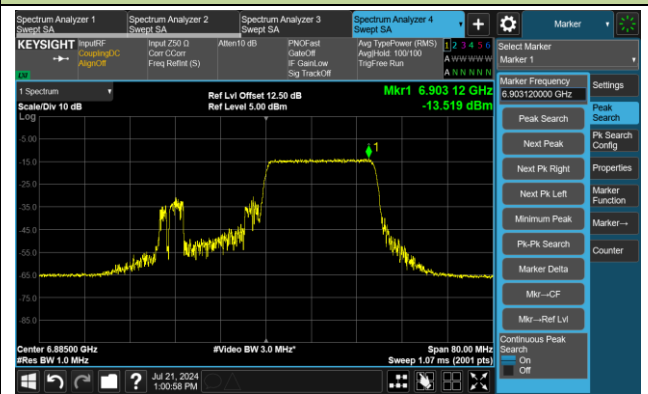

Channel 123 (6565MHz) RU242/61

Channel 147 (6685MHz) RU242/61

802.11ax-HE40 Power Spectral Density - Ant 2

Channel 179 (6845MHz) RU242/62

Channel 187 (6885MHz) RU242/62

Channel 195 (6925MHz) RU242/61

Channel 211 (7005MHz) RU242/61

Channel 227 (7085MHz) RU242/62

802.11ax-HE80 Power Spectral Density - Ant 2

Channel 7 (5985MHz) RU484/65

Channel 55 (6225MHz) RU484/65

Channel 87 (6385MHz) RU484/66

Channel 103 (6465MHz) RU484/65

Channel 119 (6545MHz) RU484/66