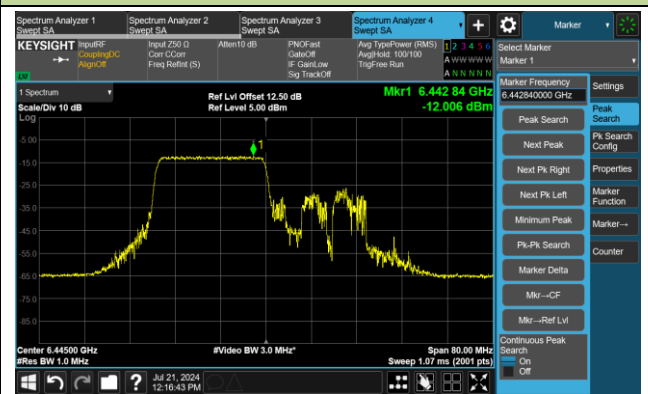

802.11ax-HE40 Power Spectral Density - Ant 2

Channel 3 (5965MHz) RU242/61

Channel 51 (6205MHz) RU242/61

Channel 91 (6405MHz) RU242/62

Channel 99 (6445MHz) RU242/61

Channel 107 (6485MHz) RU242/62

Channel 115 (6525MHz) RU242/62

Channel 123 (6565MHz) RU242/61

Channel 147 (6685MHz) RU242/61

802.11ax-HE40 Power Spectral Density - Ant 2

Channel 179 (6845MHz) RU242/62

Channel 187 (6885MHz) RU242/62

Channel 195 (6925MHz) RU242/61

Channel 211 (7005MHz) RU242/61