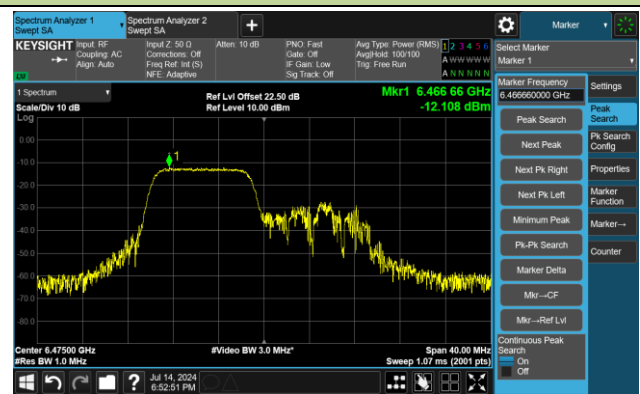

802.11ax-HE20 Power Spectral Density - Ant 2

Channel 93 (6415MHz) RU106/54

Channel 97 (6435MHz) RU26/0

Channel 97 (6435MHz) RU52/37

Channel 97 (6435MHz) RU106/53

Channel 105 (6475MHz) RU26/4

Channel 105 (6475MHz) RU52/38

Channel 105 (6475MHz) RU106/53

Channel 113 (6515MHz) RU26/8

802.11ax-HE20 Power Spectral Density - Ant 2

Channel 113 (6515MHz) RU52/40

Channel 113 (6515MHz) RU106/54

Channel 117 (6535MHz) RU26/0

Channel 117 (6535MHz) RU52/37