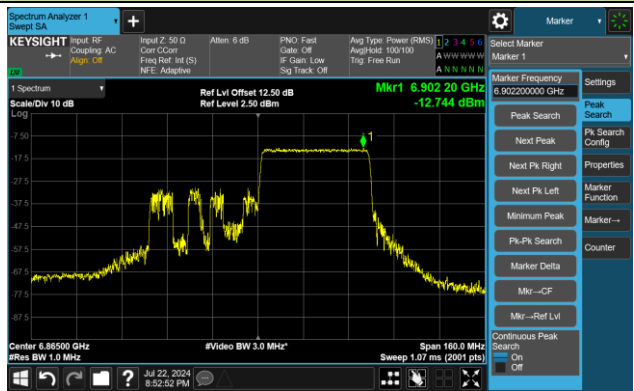

802.11ax-HE80 Power Spectral Density - Ant 3

Channel 183 (6865MHz) RU484/66

Channel 199 (6945MHz) RU484/65

Channel 215 (7025MHz) RU484/66

802.11ax-HE160 Power Spectral Density - Ant 3

Channel 15 (6025MHz) RU996-1

Channel 47 (6185MHz) RU996-1

Channel 79 (6345MHz) RU996-2

Channel 111 (6505MHz) RU996-1

Channel 143 (6665MHz) RU996-1

Channel 175 (6825MHz) RU996-2

Channel 207 (6985MHz) RU996-1

802.11ax-HE20 Power Spectral Density - Ant 2