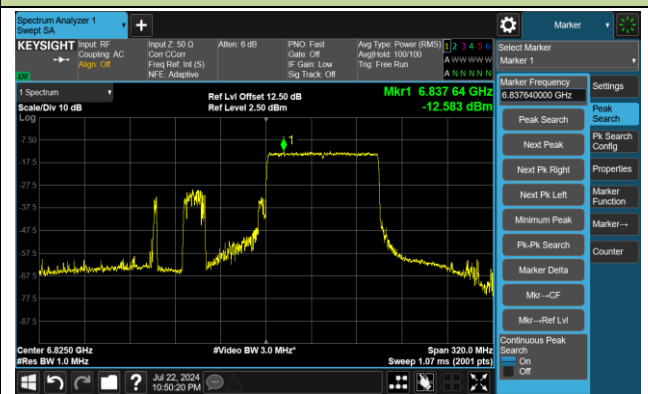

802.11ax-HE80 Power Spectral Density - Ant 3

Channel 183 (6865MHz) RU484/66

Channel 199 (6945MHz) RU484/65

Channel 215 (7025MHz) RU484/66

802.11ax-HE160 Power Spectral Density - Ant 3

Channel 15 (6025MHz) RU996-1

Channel 47 (6185MHz) RU996-1

Channel 79 (6345MHz) RU996-2

Channel 111 (6505MHz) RU996-1

Channel 143 (6665MHz) RU996-1

Channel 175 (6825MHz) RU996-2

Channel 207 (6985MHz) RU996-1

802.11ax-HE20 Power Spectral Density - Ant 2

Channel 1 (5955MHz) RU26/0

Channel 1 (5955MHz) RU52/37

Channel 1 (5955MHz) RU106/53

Channel 49 (6195MHz) RU26/4

Channel 49 (6195MHz) RU52/38

Channel 49 (6195MHz) RU106/53

Channel 93 (6415MHz) RU26/8

Channel 93 (6415MHz) RU52/40