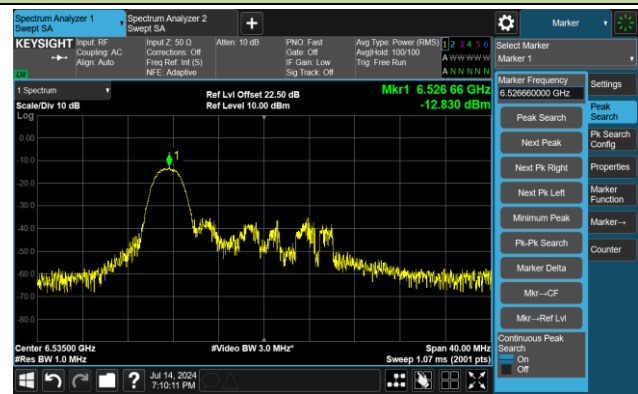

802.11ax-HE20 Power Spectral Density - Ant 2

Channel 93 (6415MHz) RU106/54

Channel 97 (6435MHz) RU26/0

Channel 97 (6435MHz) RU52/37

Channel 97 (6435MHz) RU106/53

Channel 105 (6475MHz) RU26/4

Channel 105 (6475MHz) RU52/38

Channel 105 (6475MHz) RU106/53

Channel 113 (6515MHz) RU26/8

802.11ax-HE20 Power Spectral Density - Ant 2

Channel 113 (6515MHz) RU52/40

Channel 113 (6515MHz) RU106/54

Channel 117 (6535MHz) RU26/0

Channel 117 (6535MHz) RU52/37

Channel 117 (6535MHz) RU106/53

Channel 149 (6695MHz) RU26/4

Channel 149 (6695MHz) RU52/38

Channel 149 (6695MHz) RU106/53

802.11ax-HE20 Power Spectral Density - Ant 2

Channel 181 (6855MHz) RU26/8

Channel 181 (6855MHz) RU52/40