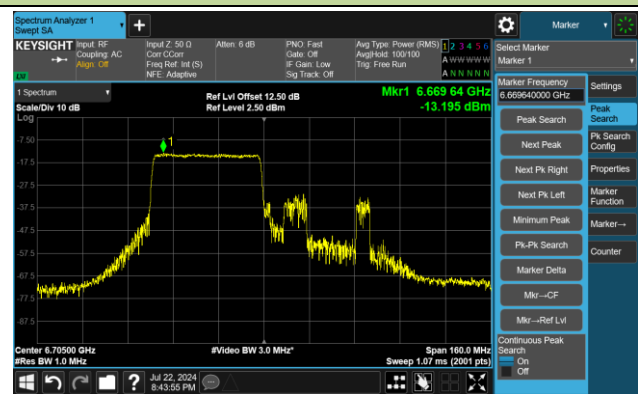

Channel 123 (6565MHz) RU242/61

Channel 147 (6685MHz) RU242/61

802.11ax-HE40 Power Spectral Density - Ant 2

Channel 179 (6845MHz) RU242/62

Channel 187 (6885MHz) RU242/62

Channel 195 (6925MHz) RU242/61

Channel 211 (7005MHz) RU242/61

Channel 227 (7085MHz) RU242/62

802.11ax-HE80 Power Spectral Density - Ant 2

Channel 7 (5985MHz) RU484/65

Channel 55 (6225MHz) RU484/65

Channel 87 (6385MHz) RU484/66

Channel 103 (6465MHz) RU484/65

Channel 119 (6545MHz) RU484/66

Channel 135 (6625MHz) RU484/65

Channel 151 (6705MHz) RU484/65

Channel 167 (6785MHz) RU484/66