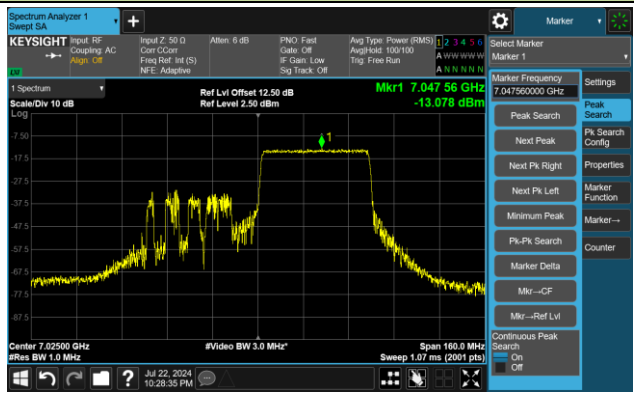

802.11ax-HE80 Power Spectral Density - Ant 3

Channel 183 (6865MHz) RU484/66

Channel 199 (6945MHz) RU484/65

Channel 215 (7025MHz) RU484/66

802.11ax-HE160 Power Spectral Density - Ant 3

Channel 15 (6025MHz) RU996-1

Channel 47 (6185MHz) RU996-1

Channel 79 (6345MHz) RU996-2

Channel 111 (6505MHz) RU996-1

Channel 143 (6665MHz) RU996-1

Channel 175 (6825MHz) RU996-2

Channel 207 (6985MHz) RU996-1

802.11ax-HE20 Power Spectral Density - Ant 2