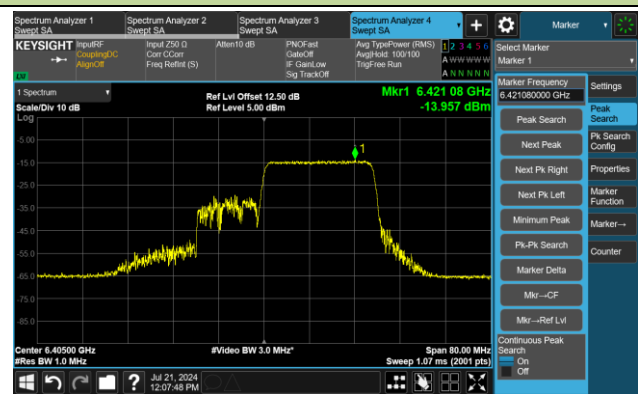

802.11ax-HE40 Power Spectral Density - Ant 2

Channel 3 (5965MHz) RU242/61

Channel 51 (6205MHz) RU242/61

Channel 91 (6405MHz) RU242/62

Channel 99 (6445MHz) RU242/61

Channel 107 (6485MHz) RU242/62

Channel 115 (6525MHz) RU242/62

Channel 123 (6565MHz) RU242/61

Channel 147 (6685MHz) RU242/61

802.11ax-HE40 Power Spectral Density - Ant 2

Channel 179 (6845MHz) RU242/62

Channel 187 (6885MHz) RU242/62

Channel 195 (6925MHz) RU242/61

Channel 211 (7005MHz) RU242/61