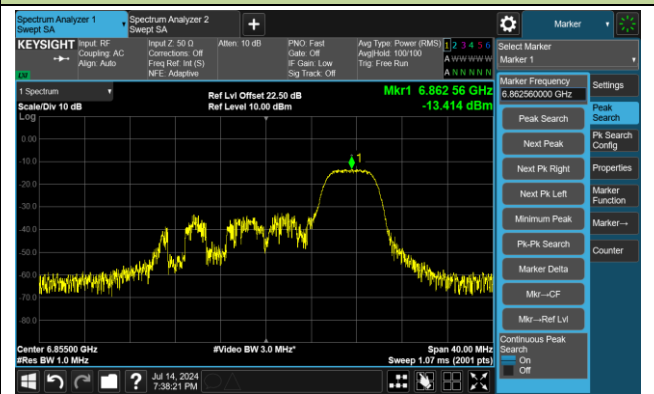

Channel 117 (6535MHz) RU106/53

Channel 149 (6695MHz) RU26/4

Channel 149 (6695MHz) RU52/38

Channel 149 (6695MHz) RU106/53

802.11ax-HE20 Power Spectral Density - Ant 2

Channel 181 (6855MHz) RU26/8

Channel 181 (6855MHz) RU52/40

Channel 181 (6855MHz) RU106/54

Channel 185 (6875MHz) RU26/8

Channel 185 (6875MHz) RU52/40

Channel 185 (6875MHz) RU106/54

Channel 189 (6895MHz) RU26/0

Channel 189 (6895MHz) RU52/37

802.11ax-HE20 Power Spectral Density - Ant 2