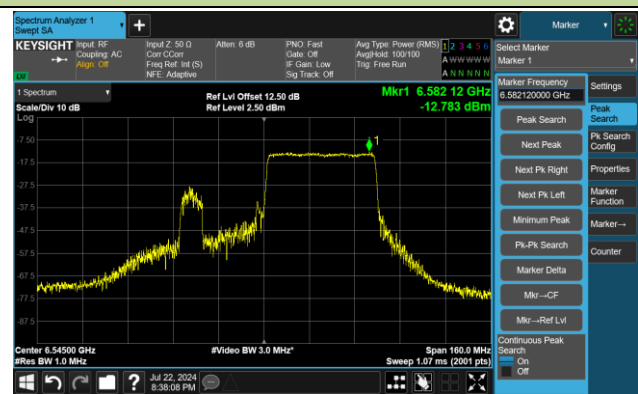

Channel 123 (6565MHz) RU242/61

Channel 147 (6685MHz) RU242/61

802.11ax-HE40 Power Spectral Density - Ant 2

Channel 179 (6845MHz) RU242/62

Channel 187 (6885MHz) RU242/62

Channel 195 (6925MHz) RU242/61

Channel 211 (7005MHz) RU242/61

Channel 227 (7085MHz) RU242/62

802.11ax-HE80 Power Spectral Density - Ant 2

Channel 7 (5985MHz) RU484/65

Channel 55 (6225MHz) RU484/65

Channel 87 (6385MHz) RU484/66

Channel 103 (6465MHz) RU484/65

Channel 119 (6545MHz) RU484/66

Channel 135 (6625MHz) RU484/65

Channel 151 (6705MHz) RU484/65

Channel 167 (6785MHz) RU484/66