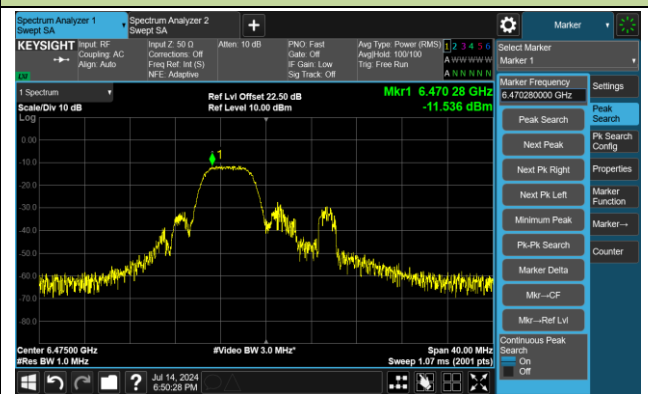

802.11ax-HE20 Power Spectral Density - Ant 2

Channel 93 (6415MHz) RU106/54

Channel 97 (6435MHz) RU26/0

Channel 97 (6435MHz) RU52/37

Channel 97 (6435MHz) RU106/53

Channel 105 (6475MHz) RU26/4

Channel 105 (6475MHz) RU52/38

Channel 105 (6475MHz) RU106/53

Channel 113 (6515MHz) RU26/8

802.11ax-HE20 Power Spectral Density - Ant 2

Channel 113 (6515MHz) RU52/40

Channel 113 (6515MHz) RU106/54

Channel 117 (6535MHz) RU26/0

Channel 117 (6535MHz) RU52/37