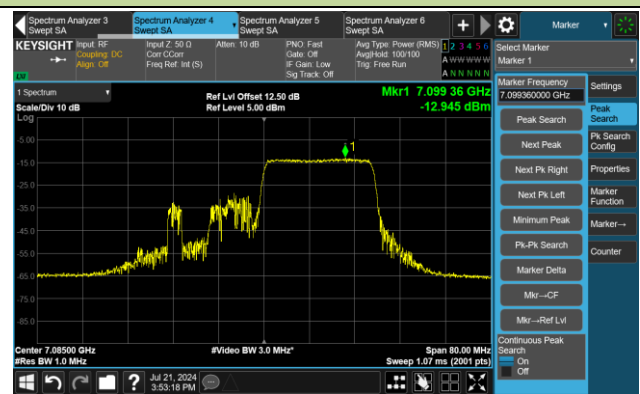

Channel 123 (6565MHz) RU242/61

Channel 147 (6685MHz) RU242/61

802.11ax-HE40 Power Spectral Density - Ant 2

Channel 179 (6845MHz) RU242/62

Channel 187 (6885MHz) RU242/62

Channel 195 (6925MHz) RU242/61

Channel 211 (7005MHz) RU242/61

Channel 227 (7085MHz) RU242/62

802.11ax-HE80 Power Spectral Density - Ant 2

Channel 7 (5985MHz) RU484/65

Channel 55 (6225MHz) RU484/65

Channel 87 (6385MHz) RU484/66

Channel 103 (6465MHz) RU484/65

Channel 119 (6545MHz) RU484/66