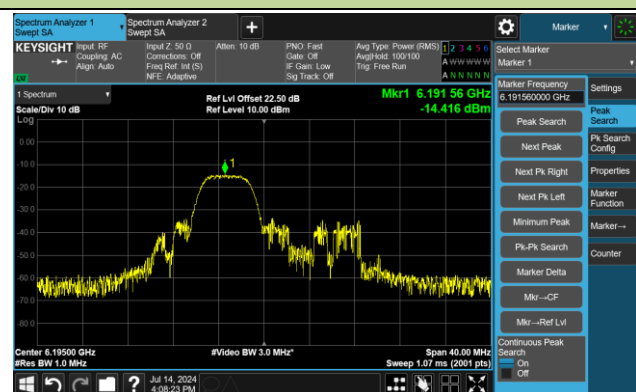

Channel 47 (6185MHz) RU996-1

Channel 79 (6345MHz) RU996-2

Channel 111 (6505MHz) RU996-1

Channel 143 (6665MHz) RU996-1

Channel 175 (6825MHz) RU996-2

Channel 207 (6985MHz) RU996-1

802.11ax-HE20 Power Spectral Density - Ant 2

Channel 1 (5955MHz) RU26/0

Channel 1 (5955MHz) RU52/37

Channel 1 (5955MHz) RU106/53

Channel 49 (6195MHz) RU26/4

Channel 49 (6195MHz) RU52/38

Channel 49 (6195MHz) RU106/53

Channel 93 (6415MHz) RU26/8

Channel 93 (6415MHz) RU52/40

802.11ax-HE20 Power Spectral Density - Ant 2

Channel 93 (6415MHz) RU106/54

Channel 97 (6435MHz) RU26/0

Channel 97 (6435MHz) RU52/37

Channel 97 (6435MHz) RU106/53

Channel 105 (6475MHz) RU26/4

Channel 105 (6475MHz) RU52/38