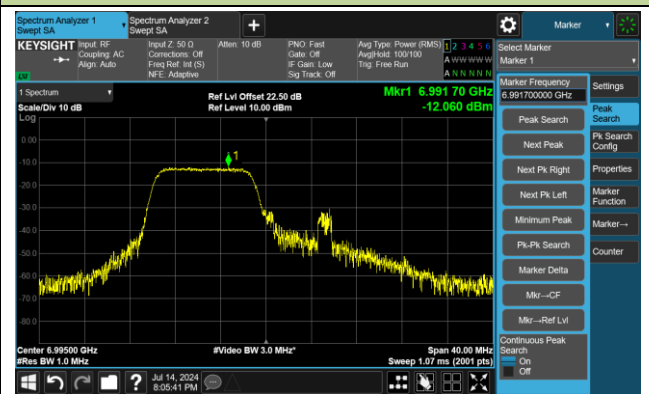

Channel 181 (6855MHz) RU106/54

Channel 185 (6875MHz) RU26/8

Channel 185 (6875MHz) RU52/40

Channel 185 (6875MHz) RU106/54

Channel 189 (6895MHz) RU26/0

Channel 189 (6895MHz) RU52/37

802.11ax-HE20 Power Spectral Density - Ant 2

Channel 189 (6895MHz) RU106/53

Channel 209 (6995MHz) RU26/4

Channel 209 (6995MHz) RU52/38

Channel 209 (6995MHz) RU106/53

Channel 233 (7115MHz) RU26/8

Channel 233 (7115MHz) RU52/40

Channel 233 (7115MHz) RU106/54