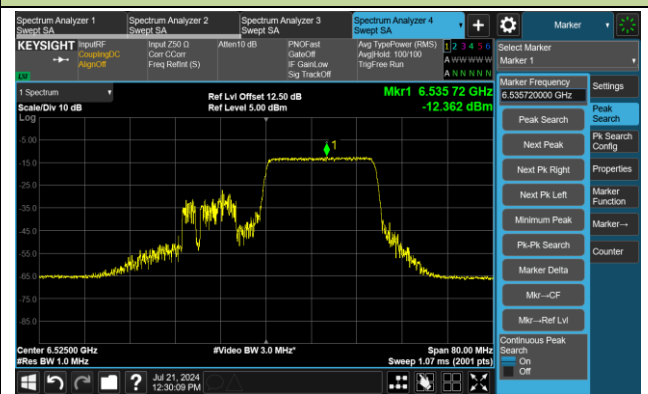

802.11ax-HE40 Power Spectral Density - Ant 2

Channel 3 (5965MHz) RU242/61

Channel 51 (6205MHz) RU242/61

Channel 91 (6405MHz) RU242/62

Channel 99 (6445MHz) RU242/61

Channel 107 (6485MHz) RU242/62

Channel 115 (6525MHz) RU242/62

Channel 123 (6565MHz) RU242/61

Channel 147 (6685MHz) RU242/61

802.11ax-HE40 Power Spectral Density - Ant 2

Channel 179 (6845MHz) RU242/62

Channel 187 (6885MHz) RU242/62

Channel 195 (6925MHz) RU242/61

Channel 211 (7005MHz) RU242/61