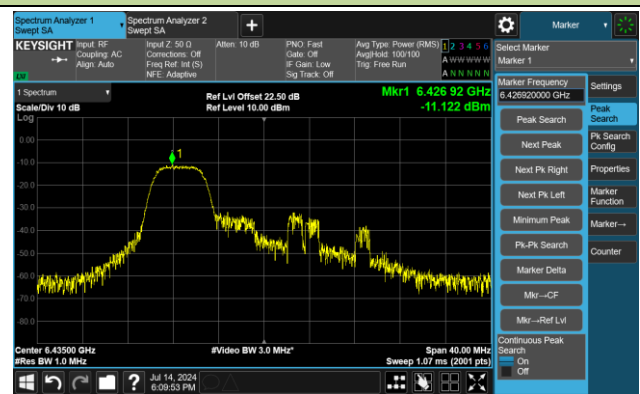

Channel 1 (5955MHz) RU26/0

Channel 1 (5955MHz) RU52/37

Channel 1 (5955MHz) RU106/53

Channel 49 (6195MHz) RU26/4

Channel 49 (6195MHz) RU52/38

Channel 49 (6195MHz) RU106/53

Channel 93 (6415MHz) RU26/8

Channel 93 (6415MHz) RU52/40

802.11ax-HE20 Power Spectral Density - Ant 2

Channel 93 (6415MHz) RU106/54

Channel 97 (6435MHz) RU26/0

Channel 97 (6435MHz) RU52/37

Channel 97 (6435MHz) RU106/53

Channel 105 (6475MHz) RU26/4

Channel 105 (6475MHz) RU52/38

Channel 105 (6475MHz) RU106/53

Channel 113 (6515MHz) RU26/8

802.11ax-HE20 Power Spectral Density - Ant 2

Channel 113 (6515MHz) RU52/40

Channel 113 (6515MHz) RU106/54

Channel 117 (6535MHz) RU26/0

Channel 117 (6535MHz) RU52/37