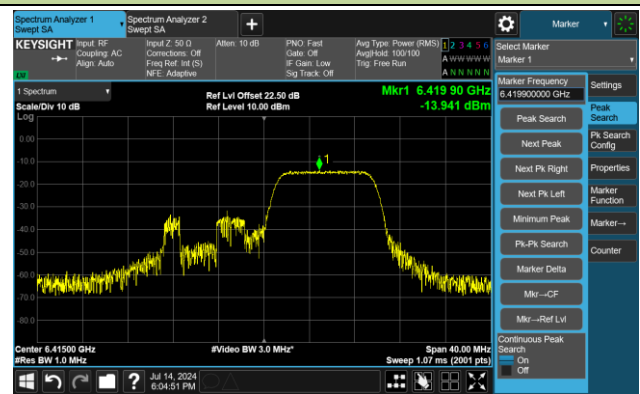

Channel 1 (5955MHz) RU26/0

Channel 1 (5955MHz) RU52/37

Channel 1 (5955MHz) RU106/53

Channel 49 (6195MHz) RU26/4

Channel 49 (6195MHz) RU52/38

Channel 49 (6195MHz) RU106/53

Channel 93 (6415MHz) RU26/8

Channel 93 (6415MHz) RU52/40

802.11ax-HE20 Power Spectral Density - Ant 2

Channel 93 (6415MHz) RU106/54

Channel 97 (6435MHz) RU26/0

Channel 97 (6435MHz) RU52/37

Channel 97 (6435MHz) RU106/53

Channel 105 (6475MHz) RU26/4

Channel 105 (6475MHz) RU52/38