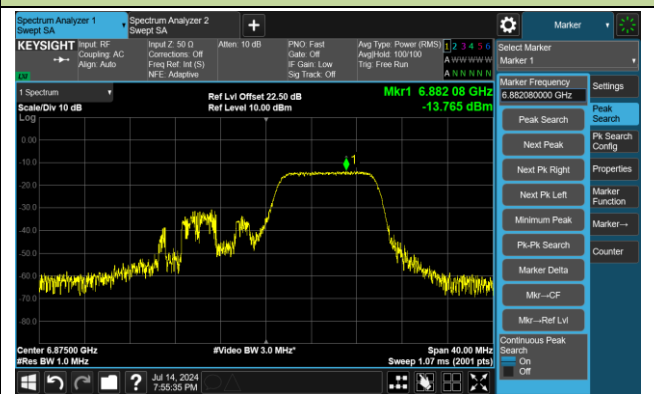

Channel 181 (6855MHz) RU106/54

Channel 185 (6875MHz) RU26/8

Channel 185 (6875MHz) RU52/40

Channel 185 (6875MHz) RU106/54

Channel 189 (6895MHz) RU26/0

Channel 189 (6895MHz) RU52/37

802.11ax-HE20 Power Spectral Density - Ant 2