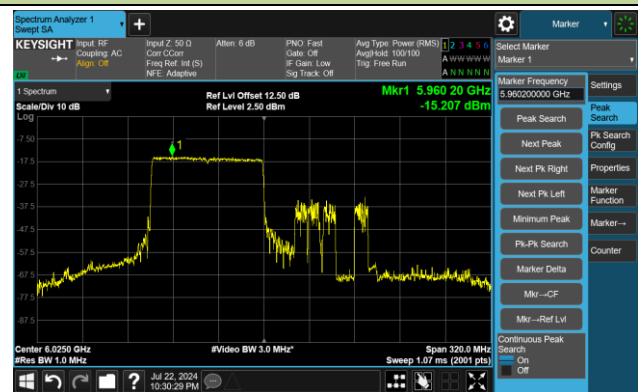

802.11ax-HE80 Power Spectral Density - Ant 3

Channel 183 (6865MHz) RU484/66

Channel 199 (6945MHz) RU484/65

Channel 215 (7025MHz) RU484/66

802.11ax-HE160 Power Spectral Density - Ant 3

Channel 15 (6025MHz) RU996-1

Channel 47 (6185MHz) RU996-1

Channel 79 (6345MHz) RU996-2

Channel 111 (6505MHz) RU996-1

Channel 143 (6665MHz) RU996-1

Channel 175 (6825MHz) RU996-2

Channel 207 (6985MHz) RU996-1

802.11ax-HE20 Power Spectral Density - Ant 2