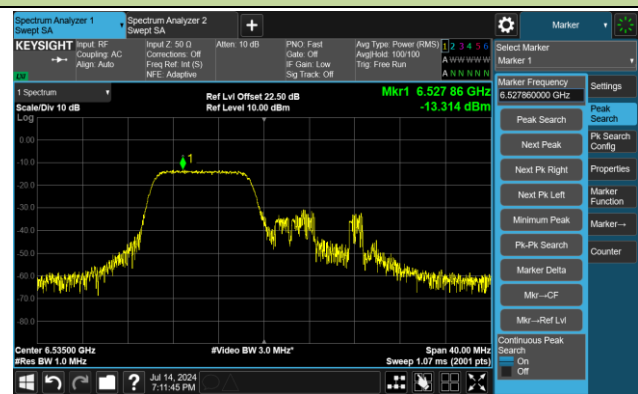

802.11ax-HE20 Power Spectral Density - Ant 2

Channel 93 (6415MHz) RU106/54

Channel 97 (6435MHz) RU26/0

Channel 97 (6435MHz) RU52/37

Channel 97 (6435MHz) RU106/53

Channel 105 (6475MHz) RU26/4

Channel 105 (6475MHz) RU52/38

Channel 105 (6475MHz) RU106/53

Channel 113 (6515MHz) RU26/8

802.11ax-HE20 Power Spectral Density - Ant 2

Channel 113 (6515MHz) RU52/40

Channel 113 (6515MHz) RU106/54

Channel 117 (6535MHz) RU26/0

Channel 117 (6535MHz) RU52/37

Channel 117 (6535MHz) RU106/53

Channel 149 (6695MHz) RU26/4

Channel 149 (6695MHz) RU52/38

Channel 149 (6695MHz) RU106/53

802.11ax-HE20 Power Spectral Density - Ant 2

Channel 181 (6855MHz) RU26/8

Channel 181 (6855MHz) RU52/40