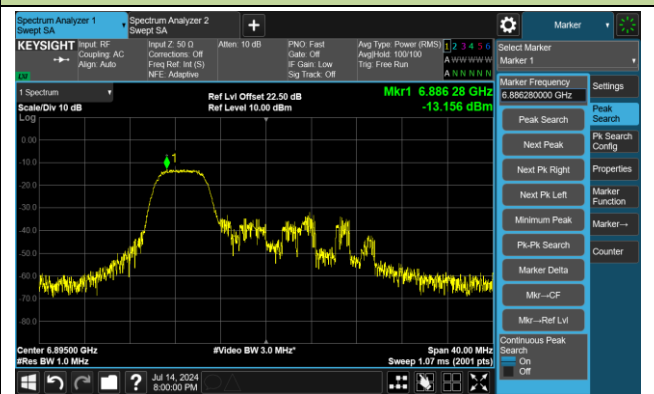

Channel 117 (6535MHz) RU106/53

Channel 149 (6695MHz) RU26/4

Channel 149 (6695MHz) RU52/38

Channel 149 (6695MHz) RU106/53

802.11ax-HE20 Power Spectral Density - Ant 2

Channel 181 (6855MHz) RU26/8

Channel 181 (6855MHz) RU52/40

Channel 181 (6855MHz) RU106/54

Channel 185 (6875MHz) RU26/8

Channel 185 (6875MHz) RU52/40

Channel 185 (6875MHz) RU106/54

Channel 189 (6895MHz) RU26/0

Channel 189 (6895MHz) RU52/37

802.11ax-HE20 Power Spectral Density - Ant 2

Channel 189 (6895MHz) RU106/53

Channel 209 (6995MHz) RU26/4

Channel 209 (6995MHz) RU52/38

Channel 209 (6995MHz) RU106/53

Channel 233 (7115MHz) RU26/8

Channel 233 (7115MHz) RU52/40

Channel 233 (7115MHz) RU106/54