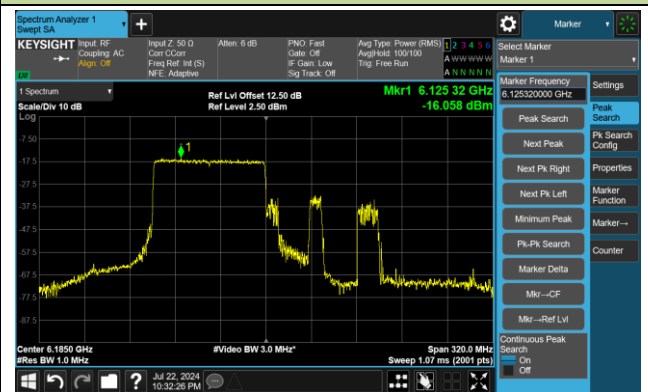

802.11ax-HE80 Power Spectral Density - Ant 3

Channel 183 (6865MHz) RU484/66

Channel 199 (6945MHz) RU484/65

Channel 215 (7025MHz) RU484/66

802.11ax-HE160 Power Spectral Density - Ant 3

Channel 15 (6025MHz) RU996-1

Channel 47 (6185MHz) RU996-1

Channel 79 (6345MHz) RU996-2

Channel 111 (6505MHz) RU996-1

Channel 143 (6665MHz) RU996-1

Channel 175 (6825MHz) RU996-2

Channel 207 (6985MHz) RU996-1

802.11ax-HE20 Power Spectral Density - Ant 2