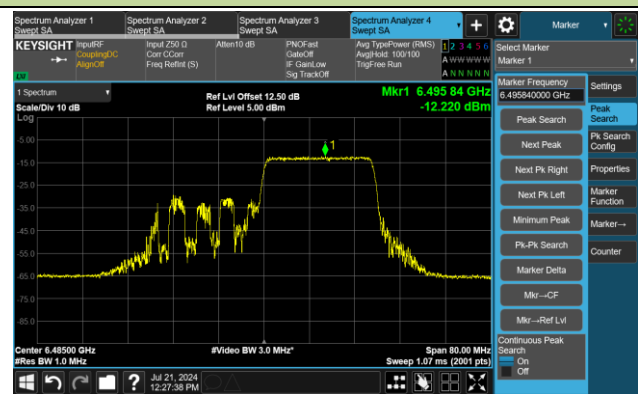

802.11ax-HE40 Power Spectral Density - Ant 2

Channel 3 (5965MHz) RU242/61

Channel 51 (6205MHz) RU242/61

Channel 91 (6405MHz) RU242/62

Channel 99 (6445MHz) RU242/61

Channel 107 (6485MHz) RU242/62

Channel 115 (6525MHz) RU242/62

Channel 123 (6565MHz) RU242/61

Channel 147 (6685MHz) RU242/61

802.11ax-HE40 Power Spectral Density - Ant 2

Channel 179 (6845MHz) RU242/62

Channel 187 (6885MHz) RU242/62

Channel 195 (6925MHz) RU242/61

Channel 211 (7005MHz) RU242/61