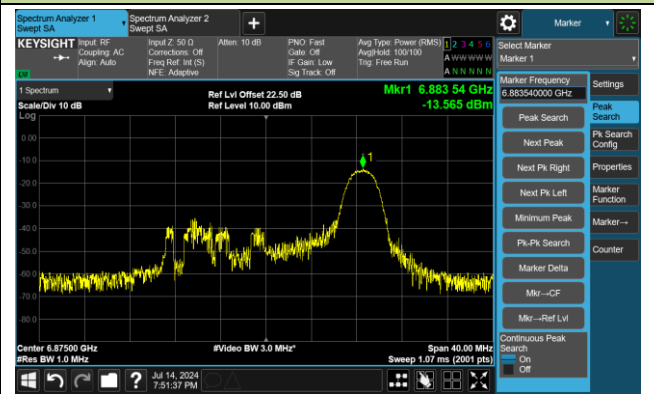

Channel 117 (6535MHz) RU106/53

Channel 149 (6695MHz) RU26/4

Channel 149 (6695MHz) RU52/38

Channel 149 (6695MHz) RU106/53

802.11ax-HE20 Power Spectral Density - Ant 2

Channel 181 (6855MHz) RU26/8

Channel 181 (6855MHz) RU52/40

Channel 181 (6855MHz) RU106/54

Channel 185 (6875MHz) RU26/8

Channel 185 (6875MHz) RU52/40

Channel 185 (6875MHz) RU106/54

Channel 189 (6895MHz) RU26/0

Channel 189 (6895MHz) RU52/37

802.11ax-HE20 Power Spectral Density - Ant 2