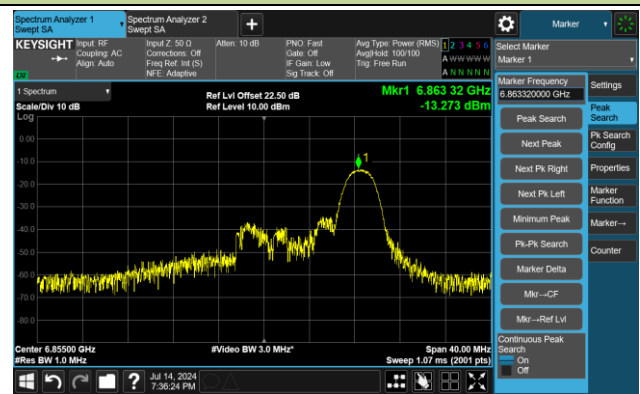

Channel 117 (6535MHz) RU106/53

Channel 149 (6695MHz) RU26/4

Channel 149 (6695MHz) RU52/38

Channel 149 (6695MHz) RU106/53

802.11ax-HE20 Power Spectral Density - Ant 2

Channel 181 (6855MHz) RU26/8

Channel 181 (6855MHz) RU52/40

Channel 181 (6855MHz) RU106/54

Channel 185 (6875MHz) RU26/8

Channel 185 (6875MHz) RU52/40

Channel 185 (6875MHz) RU106/54

Channel 189 (6895MHz) RU26/0

Channel 189 (6895MHz) RU52/37

802.11ax-HE20 Power Spectral Density - Ant 2