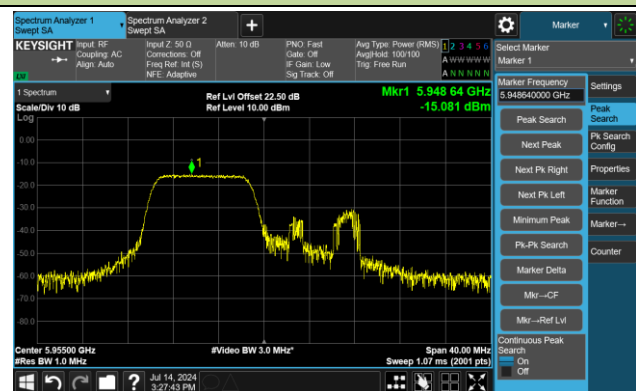

802.11ax-HE80 Power Spectral Density - Ant 3

Channel 183 (6865MHz) RU484/66

Channel 199 (6945MHz) RU484/65

Channel 215 (7025MHz) RU484/66

802.11ax-HE160 Power Spectral Density - Ant 3

Channel 15 (6025MHz) RU996-1

Channel 47 (6185MHz) RU996-1

Channel 79 (6345MHz) RU996-2

Channel 111 (6505MHz) RU996-1

Channel 143 (6665MHz) RU996-1

Channel 175 (6825MHz) RU996-2

Channel 207 (6985MHz) RU996-1

802.11ax-HE20 Power Spectral Density - Ant 2

Channel 1 (5955MHz) RU26/0

Channel 1 (5955MHz) RU52/37

Channel 1 (5955MHz) RU106/53

Channel 49 (6195MHz) RU26/4

Channel 49 (6195MHz) RU52/38

Channel 49 (6195MHz) RU106/53

Channel 93 (6415MHz) RU26/8

Channel 93 (6415MHz) RU52/40