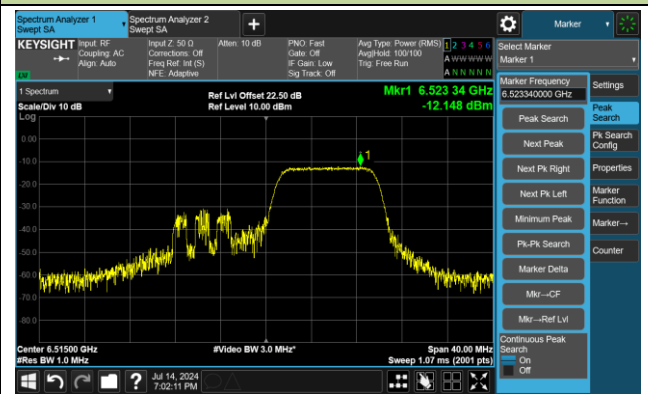

Channel 105 (6475MHz) RU106/53

Channel 113 (6515MHz) RU26/8

802.11ax-HE20 Power Spectral Density - Ant 2

Channel 113 (6515MHz) RU52/40

Channel 113 (6515MHz) RU106/54

Channel 117 (6535MHz) RU26/0

Channel 117 (6535MHz) RU52/37

Channel 117 (6535MHz) RU106/53

Channel 149 (6695MHz) RU26/4

Channel 149 (6695MHz) RU52/38

Channel 149 (6695MHz) RU106/53

802.11ax-HE20 Power Spectral Density - Ant 2

Channel 181 (6855MHz) RU26/8

Channel 181 (6855MHz) RU52/40