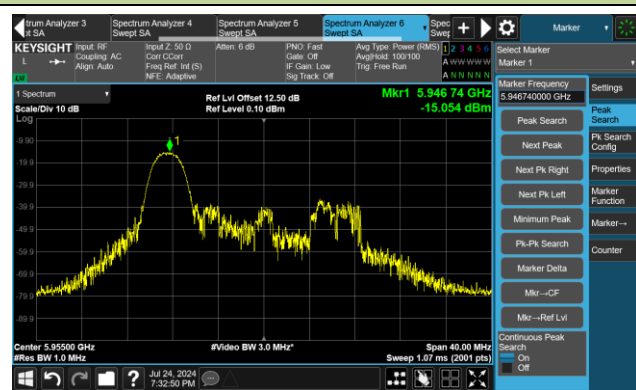

802.11ax-HE80 Power Spectral Density - Ant 3

Channel 183 (6865MHz) RU484/66

Channel 199 (6945MHz) RU484/65

Channel 215 (7025MHz) RU484/66

802.11ax-HE160 Power Spectral Density - Ant 3

Channel 15 (6025MHz) RU996-1

Channel 47 (6185MHz) RU996-1

Channel 79 (6345MHz) RU996-2

Channel 111 (6505MHz) RU996-1

Channel 143 (6665MHz) RU996-1

Channel 175 (6825MHz) RU996-2

Channel 207 (6985MHz) RU996-1

802.11ax-HE20 Power Spectral Density - Ant 2

Channel 1 (5955MHz) RU26/0

Channel 1 (5955MHz) RU52/37

Channel 1 (5955MHz) RU106/53

Channel 49 (6195MHz) RU26/4

Channel 49 (6195MHz) RU52/38

Channel 49 (6195MHz) RU106/53

Channel 93 (6415MHz) RU26/8

Channel 93 (6415MHz) RU52/40