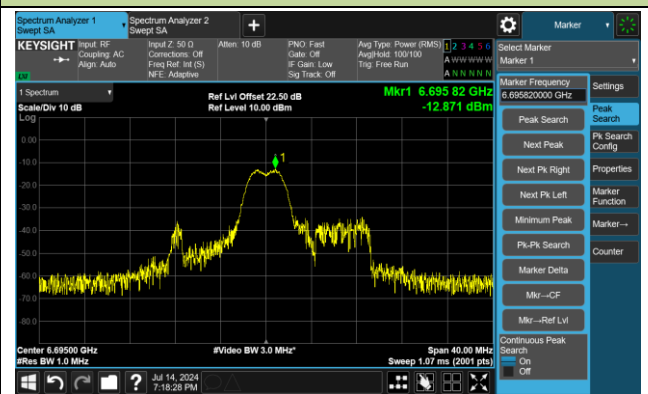

Channel 105 (6475MHz) RU106/53

Channel 113 (6515MHz) RU26/8

802.11ax-HE20 Power Spectral Density - Ant 2

Channel 113 (6515MHz) RU52/40

Channel 113 (6515MHz) RU106/54

Channel 117 (6535MHz) RU26/0

Channel 117 (6535MHz) RU52/37

Channel 117 (6535MHz) RU106/53

Channel 149 (6695MHz) RU26/4

Channel 149 (6695MHz) RU52/38

Channel 149 (6695MHz) RU106/53

802.11ax-HE20 Power Spectral Density - Ant 2

Channel 181 (6855MHz) RU26/8

Channel 181 (6855MHz) RU52/40