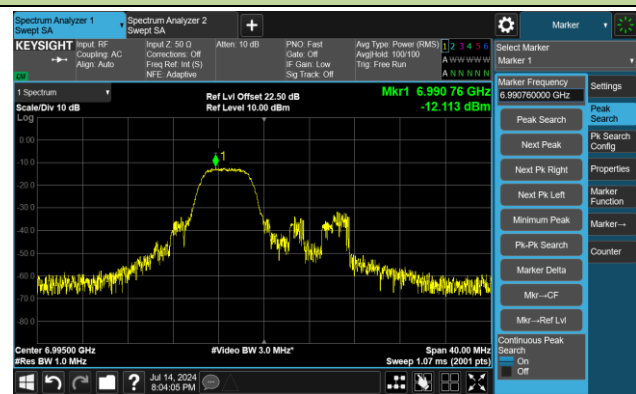

Channel 181 (6855MHz) RU106/54

Channel 185 (6875MHz) RU26/8

Channel 185 (6875MHz) RU52/40

Channel 185 (6875MHz) RU106/54

Channel 189 (6895MHz) RU26/0

Channel 189 (6895MHz) RU52/37

802.11ax-HE20 Power Spectral Density - Ant 2

Channel 189 (6895MHz) RU106/53

Channel 209 (6995MHz) RU26/4

Channel 209 (6995MHz) RU52/38

Channel 209 (6995MHz) RU106/53

Channel 233 (7115MHz) RU26/8

Channel 233 (7115MHz) RU52/40

Channel 233 (7115MHz) RU106/54