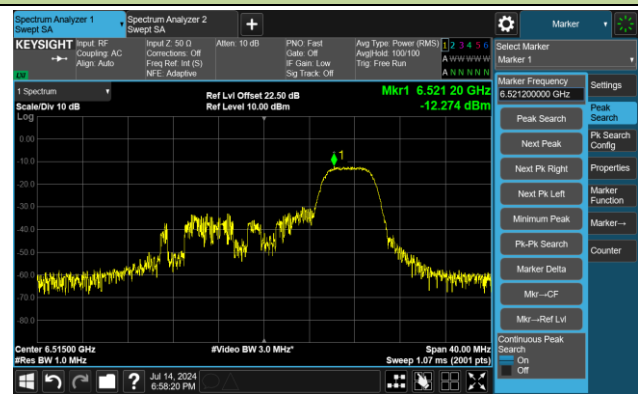

802.11ax-HE20 Power Spectral Density - Ant 2

Channel 93 (6415MHz) RU106/54

Channel 97 (6435MHz) RU26/0

Channel 97 (6435MHz) RU52/37

Channel 97 (6435MHz) RU106/53

Channel 105 (6475MHz) RU26/4

Channel 105 (6475MHz) RU52/38

Channel 105 (6475MHz) RU106/53

Channel 113 (6515MHz) RU26/8

802.11ax-HE20 Power Spectral Density - Ant 2

Channel 113 (6515MHz) RU52/40

Channel 113 (6515MHz) RU106/54

Channel 117 (6535MHz) RU26/0

Channel 117 (6535MHz) RU52/37

Channel 117 (6535MHz) RU106/53

Channel 149 (6695MHz) RU26/4

Channel 149 (6695MHz) RU52/38

Channel 149 (6695MHz) RU106/53

802.11ax-HE20 Power Spectral Density - Ant 2

Channel 181 (6855MHz) RU26/8

Channel 181 (6855MHz) RU52/40