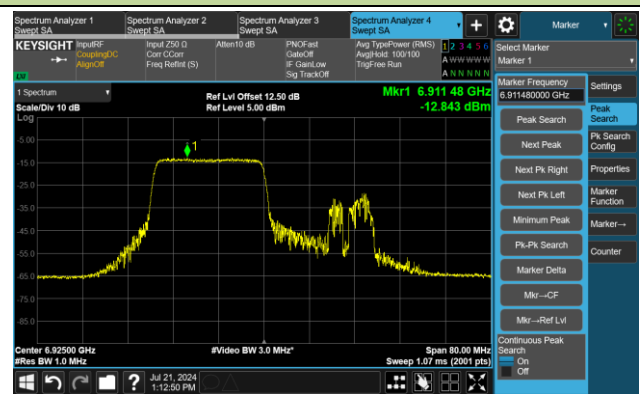

Channel 123 (6565MHz) RU242/61

Channel 147 (6685MHz) RU242/61

802.11ax-HE40 Power Spectral Density - Ant 2

Channel 179 (6845MHz) RU242/62

Channel 187 (6885MHz) RU242/62

Channel 195 (6925MHz) RU242/61

Channel 211 (7005MHz) RU242/61

Channel 227 (7085MHz) RU242/62

802.11ax-HE80 Power Spectral Density - Ant 2

Channel 7 (5985MHz) RU484/65

Channel 55 (6225MHz) RU484/65

Channel 87 (6385MHz) RU484/66

Channel 103 (6465MHz) RU484/65

Channel 119 (6545MHz) RU484/66