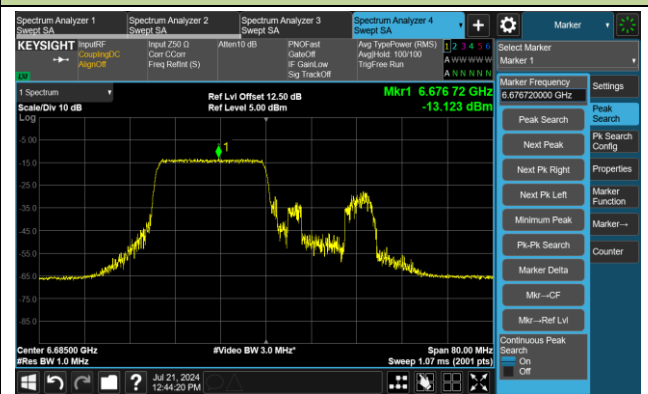

802.11ax-HE40 Power Spectral Density - Ant 2

Channel 3 (5965MHz) RU242/61

Channel 51 (6205MHz) RU242/61

Channel 91 (6405MHz) RU242/62

Channel 99 (6445MHz) RU242/61

Channel 107 (6485MHz) RU242/62

Channel 115 (6525MHz) RU242/62

Channel 123 (6565MHz) RU242/61

Channel 147 (6685MHz) RU242/61

802.11ax-HE40 Power Spectral Density - Ant 2

Channel 179 (6845MHz) RU242/62

Channel 187 (6885MHz) RU242/62

Channel 195 (6925MHz) RU242/61

Channel 211 (7005MHz) RU242/61