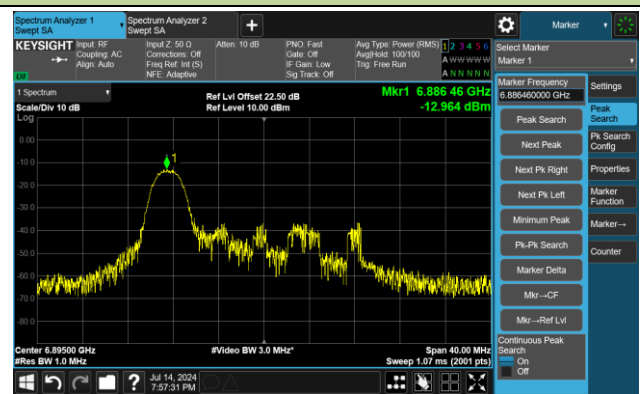

Channel 181 (6855MHz) RU106/54

Channel 185 (6875MHz) RU26/8

Channel 185 (6875MHz) RU52/40

Channel 185 (6875MHz) RU106/54

Channel 189 (6895MHz) RU26/0

Channel 189 (6895MHz) RU52/37

802.11ax-HE20 Power Spectral Density - Ant 2