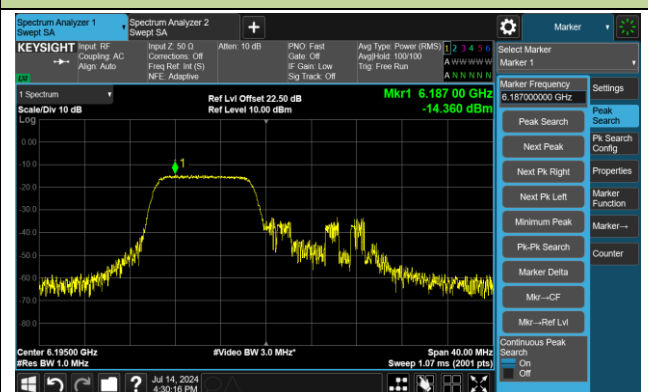

Channel 47 (6185MHz) RU996-1

Channel 79 (6345MHz) RU996-2

Channel 111 (6505MHz) RU996-1

Channel 143 (6665MHz) RU996-1

Channel 175 (6825MHz) RU996-2

Channel 207 (6985MHz) RU996-1

802.11ax-HE20 Power Spectral Density - Ant 2

Channel 1 (5955MHz) RU26/0

Channel 1 (5955MHz) RU52/37

Channel 1 (5955MHz) RU106/53

Channel 49 (6195MHz) RU26/4

Channel 49 (6195MHz) RU52/38

Channel 49 (6195MHz) RU106/53

Channel 93 (6415MHz) RU26/8

Channel 93 (6415MHz) RU52/40

802.11ax-HE20 Power Spectral Density - Ant 2

Channel 93 (6415MHz) RU106/54

Channel 97 (6435MHz) RU26/0

Channel 97 (6435MHz) RU52/37

Channel 97 (6435MHz) RU106/53

Channel 105 (6475MHz) RU26/4

Channel 105 (6475MHz) RU52/38