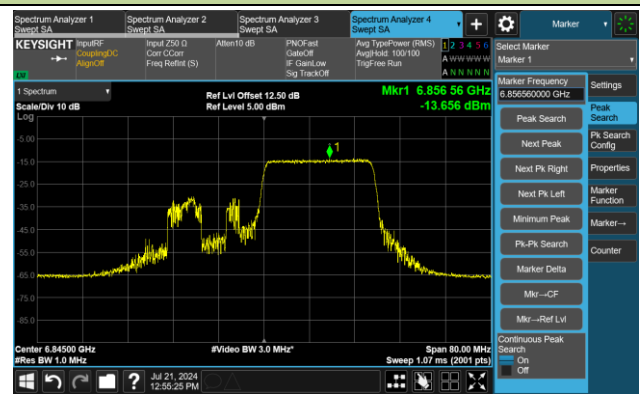

Channel 123 (6565MHz) RU242/61

Channel 147 (6685MHz) RU242/61

802.11ax-HE40 Power Spectral Density - Ant 2

Channel 179 (6845MHz) RU242/62

Channel 187 (6885MHz) RU242/62

Channel 195 (6925MHz) RU242/61

Channel 211 (7005MHz) RU242/61

Channel 227 (7085MHz) RU242/62

802.11ax-HE80 Power Spectral Density - Ant 2

Channel 7 (5985MHz) RU484/65

Channel 55 (6225MHz) RU484/65

Channel 87 (6385MHz) RU484/66

Channel 103 (6465MHz) RU484/65

Channel 119 (6545MHz) RU484/66