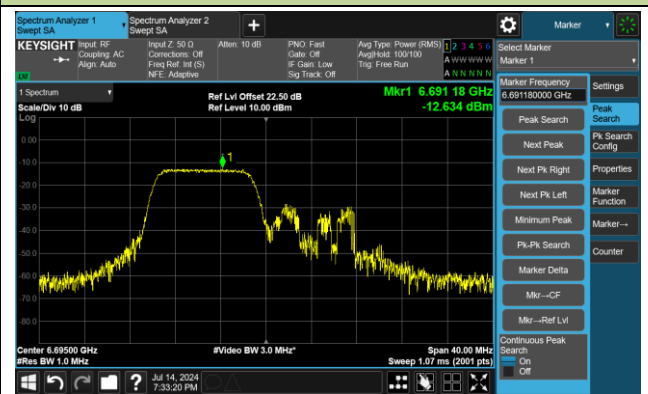

Channel 117 (6535MHz) RU106/53

Channel 149 (6695MHz) RU26/4

Channel 149 (6695MHz) RU52/38

Channel 149 (6695MHz) RU106/53

802.11ax-HE20 Power Spectral Density - Ant 2

Channel 181 (6855MHz) RU26/8

Channel 181 (6855MHz) RU52/40

Channel 181 (6855MHz) RU106/54

Channel 185 (6875MHz) RU26/8

Channel 185 (6875MHz) RU52/40

Channel 185 (6875MHz) RU106/54

Channel 189 (6895MHz) RU26/0

Channel 189 (6895MHz) RU52/37

802.11ax-HE20 Power Spectral Density - Ant 2