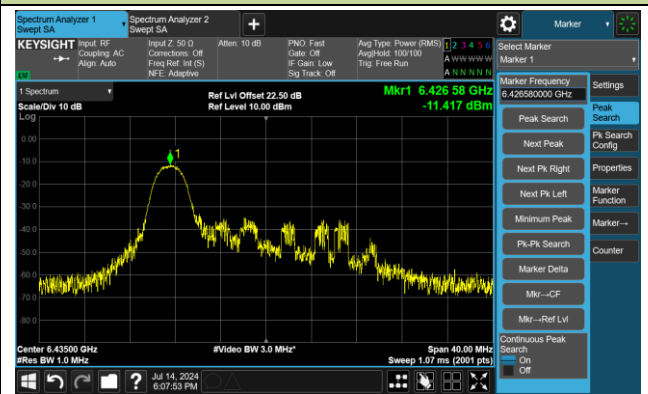

Channel 47 (6185MHz) RU996-1

Channel 79 (6345MHz) RU996-2

Channel 111 (6505MHz) RU996-1

Channel 143 (6665MHz) RU996-1

Channel 175 (6825MHz) RU996-2

Channel 207 (6985MHz) RU996-1

802.11ax-HE20 Power Spectral Density - Ant 2

Channel 1 (5955MHz) RU26/0

Channel 1 (5955MHz) RU52/37

Channel 1 (5955MHz) RU106/53

Channel 49 (6195MHz) RU26/4

Channel 49 (6195MHz) RU52/38

Channel 49 (6195MHz) RU106/53

Channel 93 (6415MHz) RU26/8

Channel 93 (6415MHz) RU52/40

802.11ax-HE20 Power Spectral Density - Ant 2

Channel 93 (6415MHz) RU106/54

Channel 97 (6435MHz) RU26/0

Channel 97 (6435MHz) RU52/37

Channel 97 (6435MHz) RU106/53

Channel 105 (6475MHz) RU26/4

Channel 105 (6475MHz) RU52/38