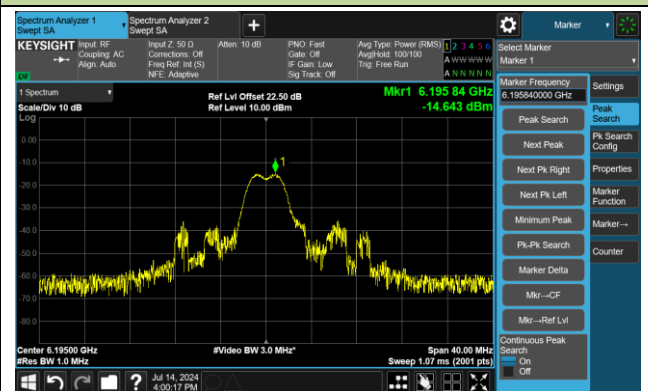

Channel 47 (6185MHz) RU996-1

Channel 79 (6345MHz) RU996-2

Channel 111 (6505MHz) RU996-1

Channel 143 (6665MHz) RU996-1

Channel 175 (6825MHz) RU996-2

Channel 207 (6985MHz) RU996-1

802.11ax-HE20 Power Spectral Density - Ant 2

Channel 1 (5955MHz) RU26/0

Channel 1 (5955MHz) RU52/37

Channel 1 (5955MHz) RU106/53

Channel 49 (6195MHz) RU26/4

Channel 49 (6195MHz) RU52/38

Channel 49 (6195MHz) RU106/53

Channel 93 (6415MHz) RU26/8

Channel 93 (6415MHz) RU52/40

802.11ax-HE20 Power Spectral Density - Ant 2

Channel 93 (6415MHz) RU106/54

Channel 97 (6435MHz) RU26/0

Channel 97 (6435MHz) RU52/37

Channel 97 (6435MHz) RU106/53

Channel 105 (6475MHz) RU26/4

Channel 105 (6475MHz) RU52/38