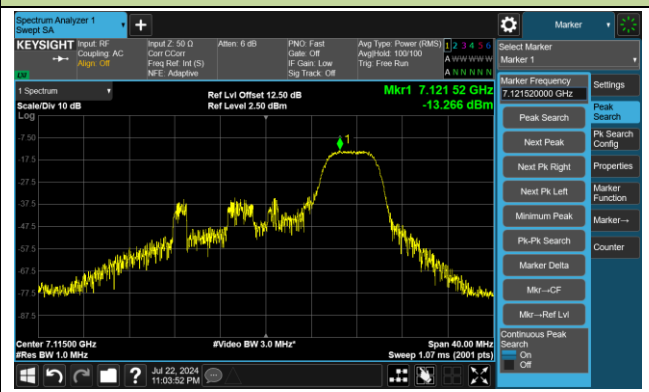

Channel 181 (6855MHz) RU106/54

Channel 185 (6875MHz) RU26/8

Channel 185 (6875MHz) RU52/40

Channel 185 (6875MHz) RU106/54

Channel 189 (6895MHz) RU26/0

Channel 189 (6895MHz) RU52/37

802.11ax-HE20 Power Spectral Density - Ant 2

Channel 189 (6895MHz) RU106/53

Channel 209 (6995MHz) RU26/4

Channel 209 (6995MHz) RU52/38

Channel 209 (6995MHz) RU106/53

Channel 233 (7115MHz) RU26/8

Channel 233 (7115MHz) RU52/40

Channel 233 (7115MHz) RU106/54

802.11ax-HE40 Power Spectral Density - Ant 2

Channel 3 (5965MHz) RU242/61

Channel 51 (6205MHz) RU242/61

Channel 91 (6405MHz) RU242/62

Channel 99 (6445MHz) RU242/61

Channel 107 (6485MHz) RU242/62

Channel 115 (6525MHz) RU242/62