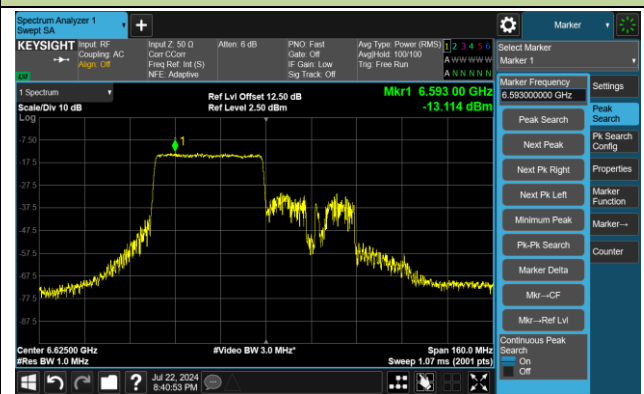

Channel 123 (6565MHz) RU242/61

Channel 147 (6685MHz) RU242/61

802.11ax-HE40 Power Spectral Density - Ant 2

Channel 179 (6845MHz) RU242/62

Channel 187 (6885MHz) RU242/62

Channel 195 (6925MHz) RU242/61

Channel 211 (7005MHz) RU242/61

Channel 227 (7085MHz) RU242/62

802.11ax-HE80 Power Spectral Density - Ant 2

Channel 7 (5985MHz) RU484/65

Channel 55 (6225MHz) RU484/65

Channel 87 (6385MHz) RU484/66

Channel 103 (6465MHz) RU484/65

Channel 119 (6545MHz) RU484/66

Channel 135 (6625MHz) RU484/65

Channel 151 (6705MHz) RU484/65

Channel 167 (6785MHz) RU484/66