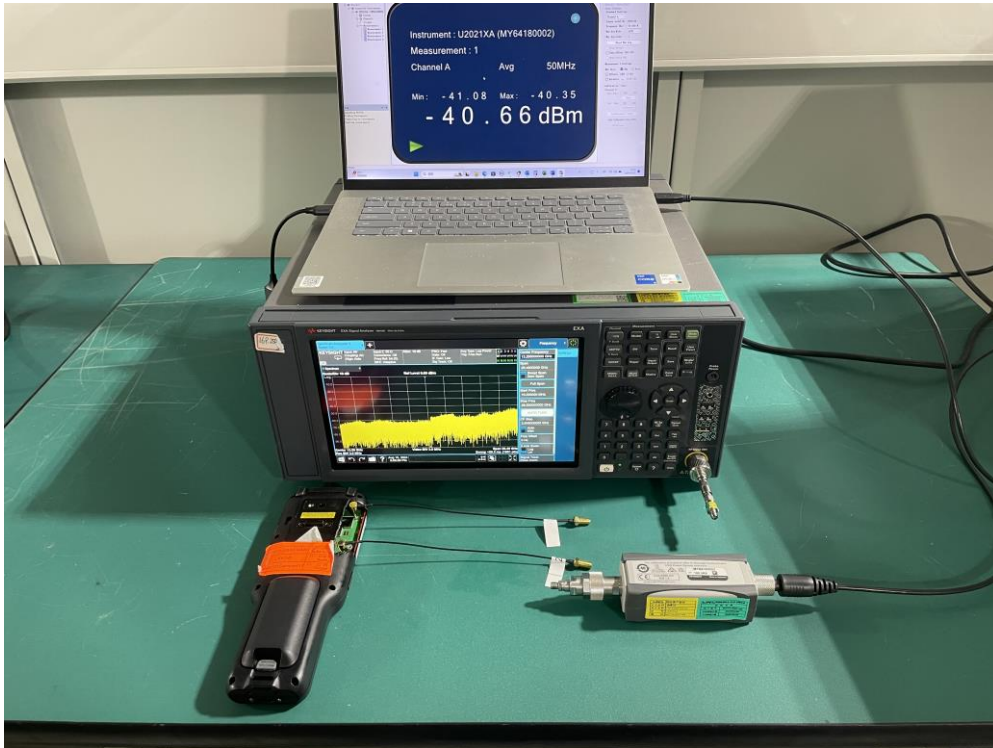

## Test Setup Photo

Description: Front View of Conducted Emission Test Setup for Power Port

Description: Back View of Conducted Emission Test Setup for Power Port

Description: Radiated Spurious Emission Test Setup for 9kHz ~ 30MHz

Description: Radiated Spurious Emission Test Setup for 30M ~ 1GHz

Description: Radiated Spurious Emission Test Setup for 1GHz ~ 18GHz

Description: Radiated Spurious Emission Test Setup for 18GHz ~ 40GHz

Description: Conducted Test Setup

Description: DFS Test Setup