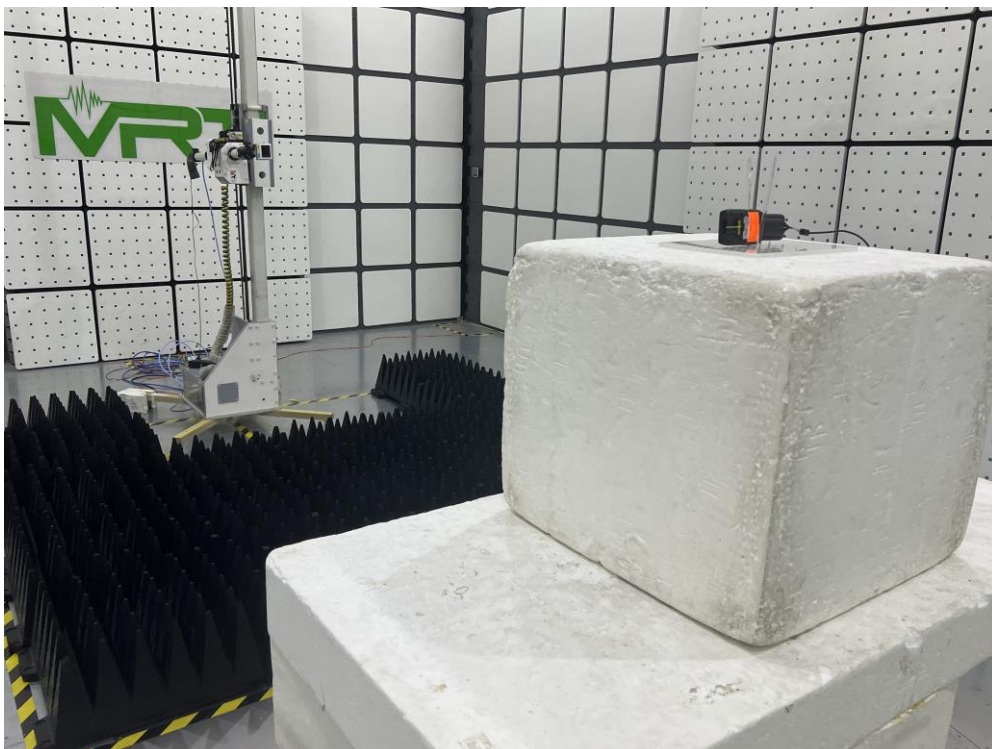

## Test Setup Photo

Description: Front View of Conducted Emission Test Setup for Power Port

Description: Back View of Conducted Emission Test Setup for Power Port

Description: Radiated Spurious Emission Test Setup for 9kHz ~ 30MHz

Description: Radiated Spurious Emission Test Setup for 30M ~ 1GHz

Description: Radiated Spurious Emission Test Setup for 1GHz ~ 18GHz

Description: Radiated Spurious Emission Test Setup for 18GHz ~ 40GHz