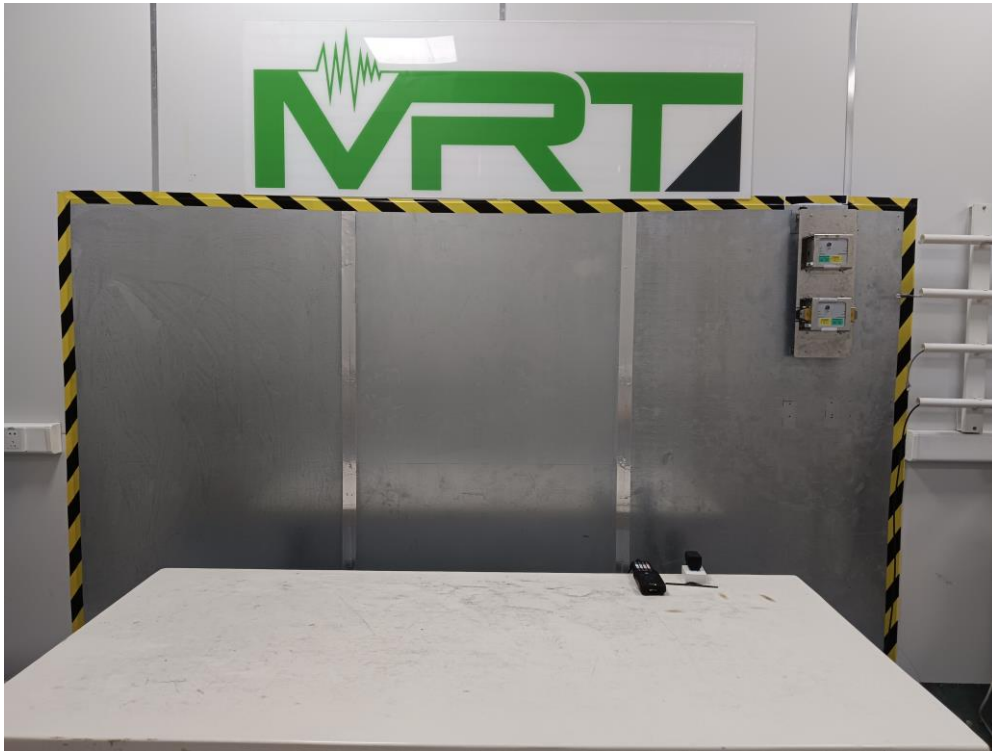

## Test Setup Photo

Description: Front View of Conducted Emission Test Setup for Power Port

Description: Back View of Conducted Emission Test Setup for Power Port

Description: Radiated Spurious Emission Test Setup for 9kHz ~ 30MHz

Description: Radiated Spurious Emission Test Setup for 30M ~ 1GHz

Description: Radiated Spurious Emission Test Setup for 1GHz ~ 18GHz

Description: Radiated Spurious Emission Test Setup for 18GHz ~ 40GHz