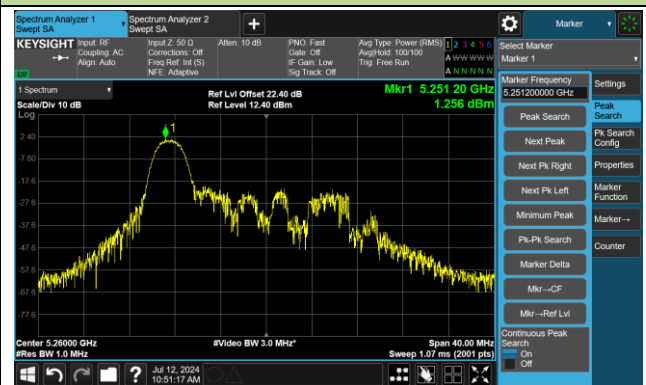

Channel 106 (5530MHz) RU484/65

Channel 122 (5610MHz) RU484/66

Channel 138 (5690MHz) RU484/66

Channel 155 (5775MHz) RU484/65

802.11ax-HE20 Power Spectral Density - Ant 2

Channel 36 (5180MHz) RU26/0

Channel 36 (5180MHz) RU52/37

Channel 36 (5180MHz) RU106/53

Channel 44 (5220MHz) RU26/4

Channel 44 (5220MHz) RU52/38

Channel 44 (5220MHz) RU106/53

802.11ax-HE20 Power Spectral Density - Ant 2

Channel 48 (5240MHz) RU26/8

Channel 48 (5240MHz) RU52/40

Channel 48 (5240MHz) RU106/54

Channel 52 (5260MHz) RU26/0

Channel 52 (5260MHz) RU52/37

Channel 52 (5260MHz) RU106/53

802.11ax-HE20 Power Spectral Density - Ant 2

Channel 60 (5300MHz) RU26/4

Channel 60 (5300MHz) RU52/38