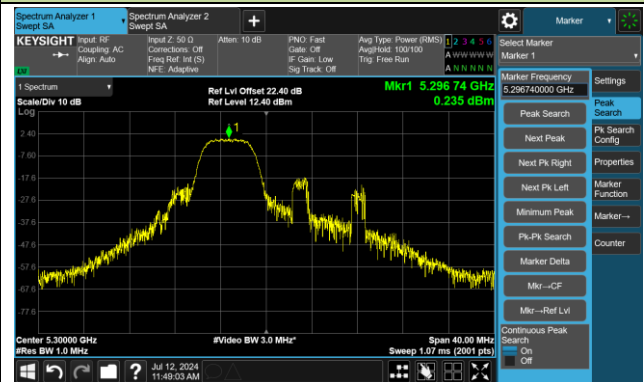

Channel 48 (5240MHz) RU106/54

Channel 52 (5260MHz) RU26/0

Channel 52 (5260MHz) RU52/37

Channel 52 (5260MHz) RU106/53

802.11ax-HE20 Power Spectral Density - Ant 2

Channel 60 (5300MHz) RU26/4

Channel 60 (5300MHz) RU52/38

Channel 60 (5300MHz) RU106/53

Channel 64 (5320MHz) RU26/8

Channel 64 (5320MHz) RU52/40

Channel 64 (5320MHz) RU106/54

802.11ax-HE20 Power Spectral Density - Ant 2

Channel 100 (5500MHz) RU26/0

Channel 100 (5500MHz) RU52/37