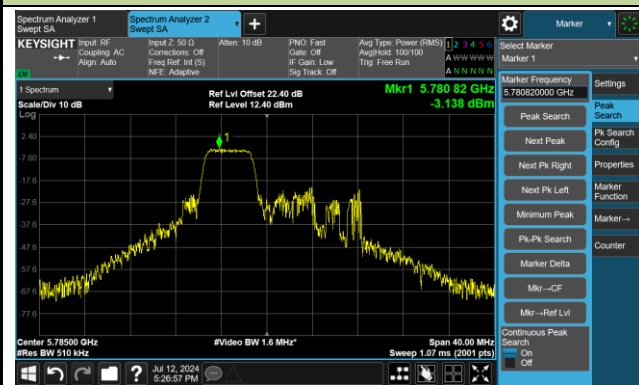

Channel 157 (5785MHz) RU52/38