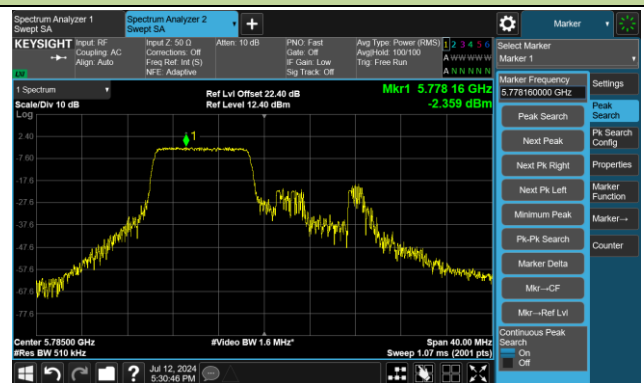

802.11ax-HE20 Power Spectral Density - Ant 3

Channel 149 (5745MHz) RU26/0

Channel 149 (5745MHz) RU52/37

Channel 149 (5745MHz) RU106/53

Channel 157 (5785MHz) RU26/4

Channel 157 (5785MHz) RU52/38

Channel 157 (5785MHz) RU106/53

802.11ax-HE20 Power Spectral Density - Ant 3

Channel 165 (5825MHz) RU26/8

Channel 165 (5825MHz) RU52/40

Channel 165 (5825MHz) RU106/54

802.11ax-HE40 Power Spectral Density - Ant 3

Channel 38 (5190MHz) RU242/61