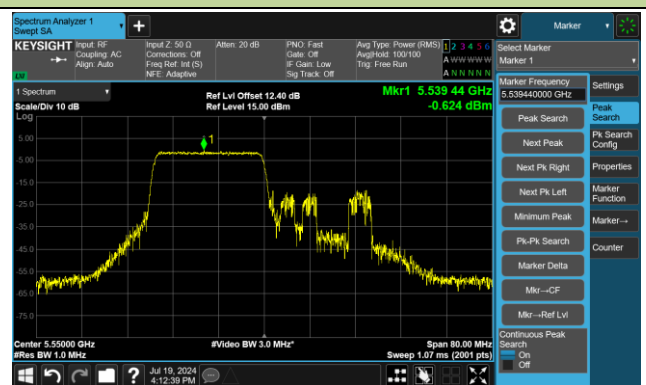

802.11ax-HE20 Power Spectral Density - Ant 3

Channel 165 (5825MHz) RU26/8

Channel 165 (5825MHz) RU52/40

Channel 165 (5825MHz) RU106/54

802.11ax-HE40 Power Spectral Density - Ant 3

Channel 38 (5190MHz) RU242/61

Channel 46 (5230MHz) RU242/62

Channel 54 (5270MHz) RU242/61

Channel 62 (5310MHz) RU242/62

Channel 102 (5510MHz) RU242/61

Channel 110 (5550MHz) RU242/61

Channel 134 (5670MHz) RU242/62

Channel 142(5710MHz) RU242/62

802.11ax-HE40 Power Spectral Density - Ant 3

Channel 151 (5755MHz) RU242/61

Channel 159 (5795MHz) RU242/62

802.11ax-HE80 Power Spectral Density - Ant 3

Channel 42 (5210MHz) RU484/65

Channel 58 (5290MHz) RU484/66