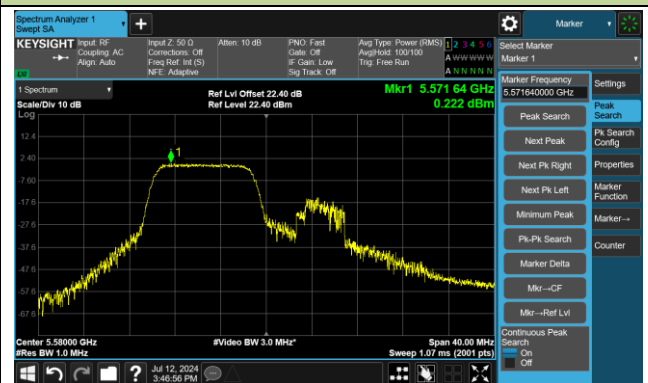

Channel 60 (5300MHz) RU106/53

Channel 64 (5320MHz) RU26/8

Channel 64 (5320MHz) RU52/40

Channel 64 (5320MHz) RU106/54

802.11ax-HE20 Power Spectral Density - Ant 2

Channel 100 (5500MHz) RU26/0

Channel 100 (5500MHz) RU52/37

Channel 100 (5500MHz) RU106/53

Channel 116 (5580MHz) RU26/4

Channel 116 (5580MHz) RU52/38

Channel 116 (5580MHz) RU106/53

802.11ax-HE20 Power Spectral Density - Ant 2

Channel 140 (5700MHz) RU26/8

Channel 140 (5700MHz) RU52/40

Channel 140 (5700MHz) RU106/54

Channel 144 (5720MHz) RU26/8

Channel 144 (5720MHz) RU52/40

Channel 144 (5720MHz) RU106/54

802.11ax-HE20 Power Spectral Density - Ant 2

Channel 149 (5745MHz) RU26/0

Channel 149 (5745MHz) RU52/37