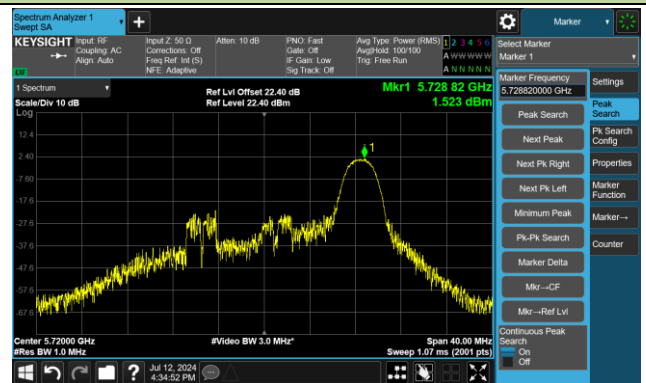

802.11ax-HE20 Power Spectral Density - Ant 3

Channel 140 (5700MHz) RU26/8

Channel 140 (5700MHz) RU52/40

Channel 140 (5700MHz) RU106/54

Channel 144 (5720MHz) RU26/8

Channel 144 (5720MHz) RU52/40

Channel 144 (5720MHz) RU106/54

802.11ax-HE20 Power Spectral Density - Ant 3

Channel 149 (5745MHz) RU26/0

Channel 149 (5745MHz) RU52/37

Channel 149 (5745MHz) RU106/53

Channel 157 (5785MHz) RU26/4

Channel 157 (5785MHz) RU52/38

Channel 157 (5785MHz) RU106/53