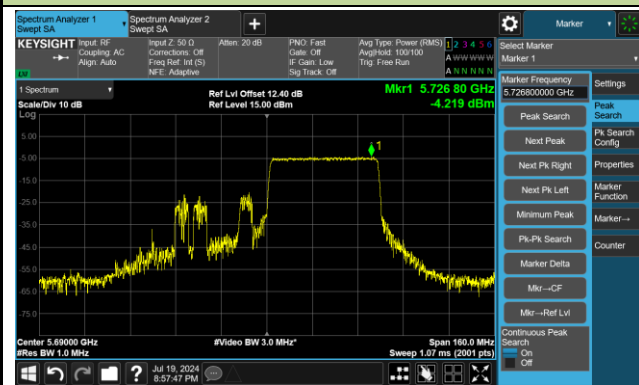

802.11ax-HE40 Power Spectral Density - Ant 3

Channel 151 (5755MHz) RU242/61

Channel 159 (5795MHz) RU242/62

802.11ax-HE80 Power Spectral Density - Ant 3

Channel 42 (5210MHz) RU484/65

Channel 58 (5290MHz) RU484/66

Channel 106 (5530MHz) RU484/65

Channel 122 (5610MHz) RU484/66

Channel 138 (5690MHz) RU484/66

Channel 155 (5775MHz) RU484/65

802.11ax-HE20 Power Spectral Density - Ant 2

Channel 36 (5180MHz) RU26/0

Channel 36 (5180MHz) RU52/37