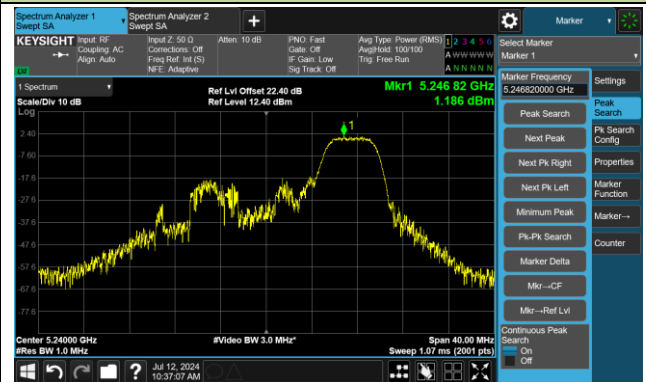

Channel 36 (5180MHz) RU106/53

Channel 44 (5220MHz) RU26/4

Channel 44 (5220MHz) RU52/38

Channel 44 (5220MHz) RU106/53

802.11ax-HE20 Power Spectral Density - Ant 2

Channel 48 (5240MHz) RU26/8

Channel 48 (5240MHz) RU52/40

Channel 48 (5240MHz) RU106/54

Channel 52 (5260MHz) RU26/0

Channel 52 (5260MHz) RU52/37

Channel 52 (5260MHz) RU106/53

802.11ax-HE20 Power Spectral Density - Ant 2

Channel 60 (5300MHz) RU26/4

Channel 60 (5300MHz) RU52/38