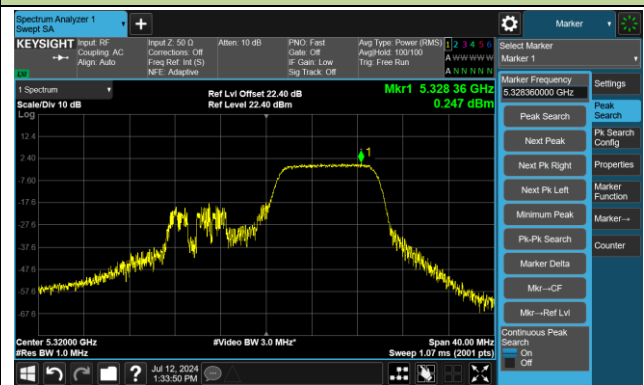

Channel 60 (5300MHz) RU106/53

Channel 64 (5320MHz) RU26/8

Channel 64 (5320MHz) RU52/40

Channel 64 (5320MHz) RU106/54

802.11ax-HE20 Power Spectral Density - Ant 2

Channel 100 (5500MHz) RU26/0

Channel 100 (5500MHz) RU52/37

Channel 100 (5500MHz) RU106/53

Channel 116 (5580MHz) RU26/4

Channel 116 (5580MHz) RU52/38

Channel 116 (5580MHz) RU106/53

802.11ax-HE20 Power Spectral Density - Ant 2

Channel 140 (5700MHz) RU26/8

Channel 140 (5700MHz) RU52/40