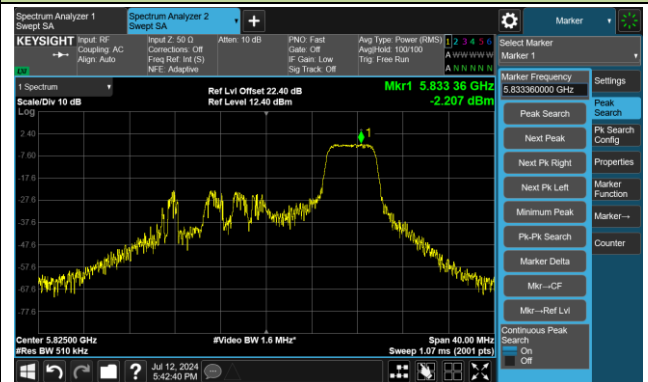

802.11ax-HE20 Power Spectral Density - Ant 3

Channel 149 (5745MHz) RU26/0

Channel 149 (5745MHz) RU52/37

Channel 149 (5745MHz) RU106/53

Channel 157 (5785MHz) RU26/4

Channel 157 (5785MHz) RU52/38

Channel 157 (5785MHz) RU106/53

802.11ax-HE20 Power Spectral Density - Ant 3

Channel 165 (5825MHz) RU26/8

Channel 165 (5825MHz) RU52/40

Channel 165 (5825MHz) RU106/54

802.11ax-HE40 Power Spectral Density - Ant 3

Channel 38 (5190MHz) RU242/61