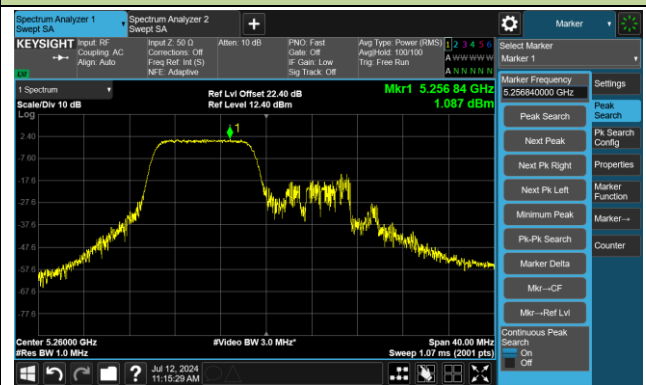

Channel 48 (5240MHz) RU106/54

Channel 52 (5260MHz) RU26/0

Channel 52 (5260MHz) RU52/37

Channel 52 (5260MHz) RU106/53

802.11ax-HE20 Power Spectral Density - Ant 2

Channel 60 (5300MHz) RU26/4

Channel 60 (5300MHz) RU52/38

Channel 60 (5300MHz) RU106/53

Channel 64 (5320MHz) RU26/8

Channel 64 (5320MHz) RU52/40

Channel 64 (5320MHz) RU106/54

802.11ax-HE20 Power Spectral Density - Ant 2

Channel 100 (5500MHz) RU26/0

Channel 100 (5500MHz) RU52/37