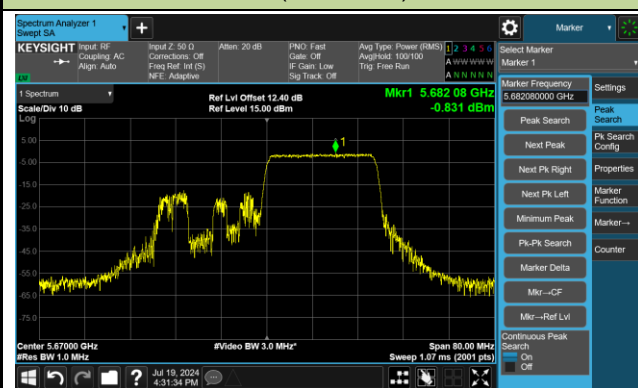

Channel 46 (5230MHz) RU242/62

Channel 54 (5270MHz) RU242/61

Channel 62 (5310MHz) RU242/62

Channel 102 (5510MHz) RU242/61

Channel 110 (5550MHz) RU242/61

Channel 134 (5670MHz) RU242/62

Channel 142(5710MHz) RU242/62

802.11ax-HE40 Power Spectral Density - Ant 3

Channel 151 (5755MHz) RU242/61

Channel 159 (5795MHz) RU242/62

802.11ax-HE80 Power Spectral Density - Ant 3

Channel 42 (5210MHz) RU484/65

Channel 58 (5290MHz) RU484/66