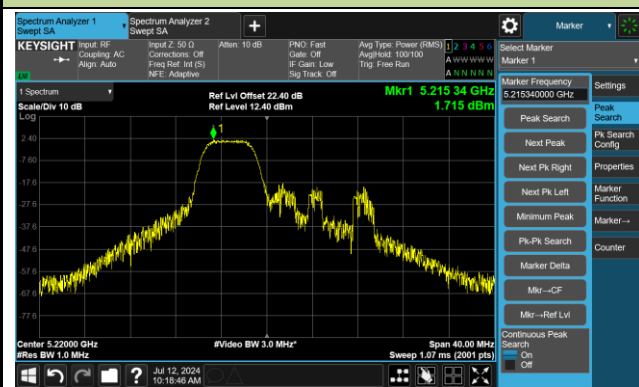

Channel 106 (5530MHz) RU484/65

Channel 122 (5610MHz) RU484/66

Channel 138 (5690MHz) RU484/66

Channel 155 (5775MHz) RU484/65

802.11ax-HE20 Power Spectral Density - Ant 2

Channel 36 (5180MHz) RU26/0

Channel 36 (5180MHz) RU52/37

Channel 36 (5180MHz) RU106/53

Channel 44 (5220MHz) RU26/4

Channel 44 (5220MHz) RU52/38

Channel 44 (5220MHz) RU106/53

802.11ax-HE20 Power Spectral Density - Ant 2

Channel 48 (5240MHz) RU26/8

Channel 48 (5240MHz) RU52/40