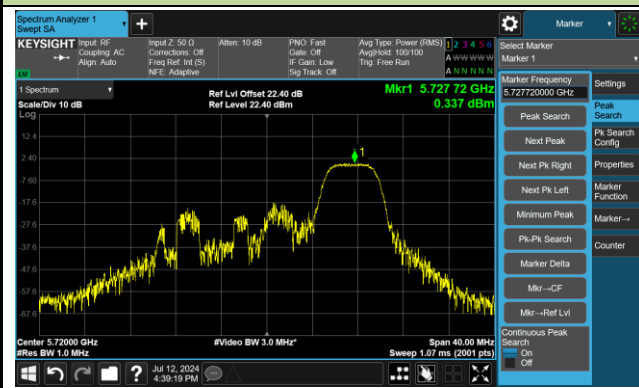

Channel 100 (5500MHz) RU106/53

Channel 116 (5580MHz) RU26/4

Channel 116 (5580MHz) RU52/38

Channel 116 (5580MHz) RU106/53

802.11ax-HE20 Power Spectral Density - Ant 2

Channel 140 (5700MHz) RU26/8

Channel 140 (5700MHz) RU52/40

Channel 140 (5700MHz) RU106/54

Channel 144 (5720MHz) RU26/8

Channel 144 (5720MHz) RU52/40

Channel 144 (5720MHz) RU106/54

802.11ax-HE20 Power Spectral Density - Ant 2

Channel 149 (5745MHz) RU26/0

Channel 149 (5745MHz) RU52/37