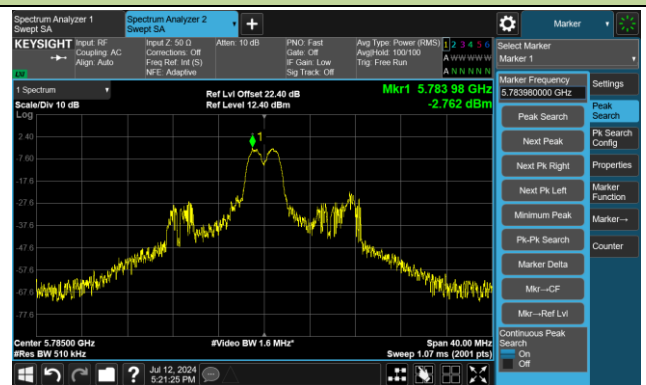

Channel 157 (5785MHz) RU26/4