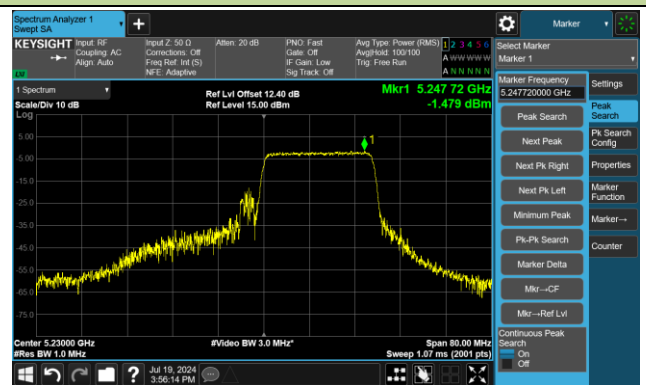

Channel 46 (5230MHz) RU242/62