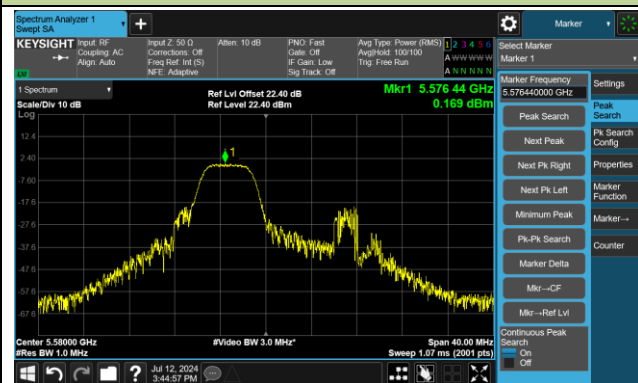

Channel 60 (5300MHz) RU106/53

Channel 64 (5320MHz) RU26/8

Channel 64 (5320MHz) RU52/40

Channel 64 (5320MHz) RU106/54

802.11ax-HE20 Power Spectral Density - Ant 2

Channel 100 (5500MHz) RU26/0

Channel 100 (5500MHz) RU52/37

Channel 100 (5500MHz) RU106/53

Channel 116 (5580MHz) RU26/4

Channel 116 (5580MHz) RU52/38

Channel 116 (5580MHz) RU106/53

802.11ax-HE20 Power Spectral Density - Ant 2

Channel 140 (5700MHz) RU26/8

Channel 140 (5700MHz) RU52/40