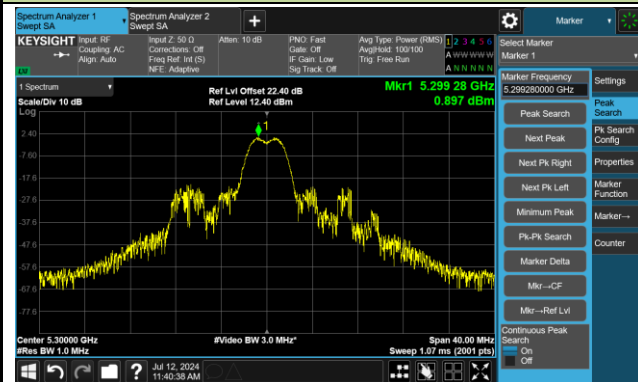

Channel 48 (5240MHz) RU106/54

Channel 52 (5260MHz) RU26/0

Channel 52 (5260MHz) RU52/37

Channel 52 (5260MHz) RU106/53

802.11ax-HE20 Power Spectral Density - Ant 2

Channel 60 (5300MHz) RU26/4

Channel 60 (5300MHz) RU52/38

Channel 60 (5300MHz) RU106/53

Channel 64 (5320MHz) RU26/8

Channel 64 (5320MHz) RU52/40

Channel 64 (5320MHz) RU106/54

802.11ax-HE20 Power Spectral Density - Ant 2

Channel 100 (5500MHz) RU26/0

Channel 100 (5500MHz) RU52/37