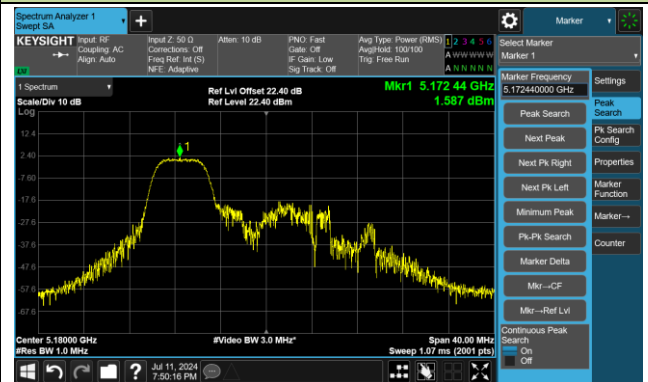

Channel 106 (5530MHz) RU484/65

Channel 122 (5610MHz) RU484/66

Channel 138 (5690MHz) RU484/66

Channel 155 (5775MHz) RU484/65

802.11ax-HE20 Power Spectral Density - Ant 2

Channel 36 (5180MHz) RU26/0

Channel 36 (5180MHz) RU52/37

Channel 36 (5180MHz) RU106/53

Channel 44 (5220MHz) RU26/4

Channel 44 (5220MHz) RU52/38

Channel 44 (5220MHz) RU106/53

802.11ax-HE20 Power Spectral Density - Ant 2

Channel 48 (5240MHz) RU26/8

Channel 48 (5240MHz) RU52/40