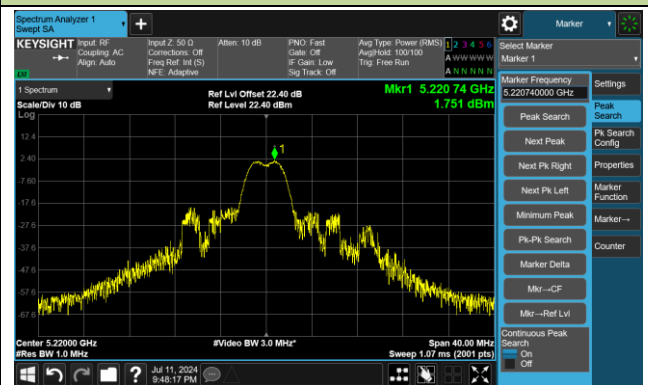

Channel 106 (5530MHz) RU484/65

Channel 122 (5610MHz) RU484/66

Channel 138 (5690MHz) RU484/66

Channel 155 (5775MHz) RU484/65

802.11ax-HE20 Power Spectral Density - Ant 2

Channel 36 (5180MHz) RU26/0

Channel 36 (5180MHz) RU52/37

Channel 36 (5180MHz) RU106/53

Channel 44 (5220MHz) RU26/4

Channel 44 (5220MHz) RU52/38

Channel 44 (5220MHz) RU106/53

802.11ax-HE20 Power Spectral Density - Ant 2

Channel 48 (5240MHz) RU26/8

Channel 48 (5240MHz) RU52/40