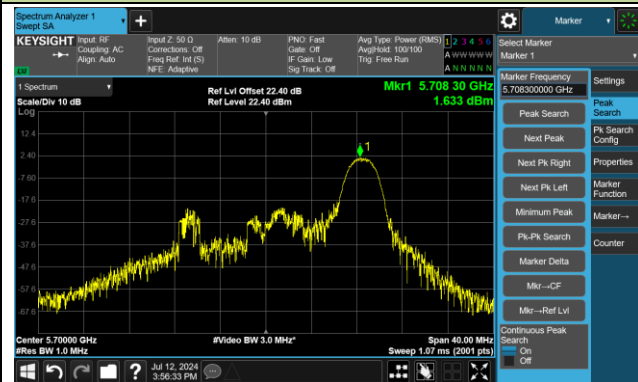

802.11ax-HE20 Power Spectral Density - Ant 3

Channel 140 (5700MHz) RU26/8

Channel 140 (5700MHz) RU52/40

Channel 140 (5700MHz) RU106/54

Channel 144 (5720MHz) RU26/8

Channel 144 (5720MHz) RU52/40

Channel 144 (5720MHz) RU106/54

802.11ax-HE20 Power Spectral Density - Ant 3

Channel 149 (5745MHz) RU26/0

Channel 149 (5745MHz) RU52/37

Channel 149 (5745MHz) RU106/53

Channel 157 (5785MHz) RU26/4

Channel 157 (5785MHz) RU52/38

Channel 157 (5785MHz) RU106/53