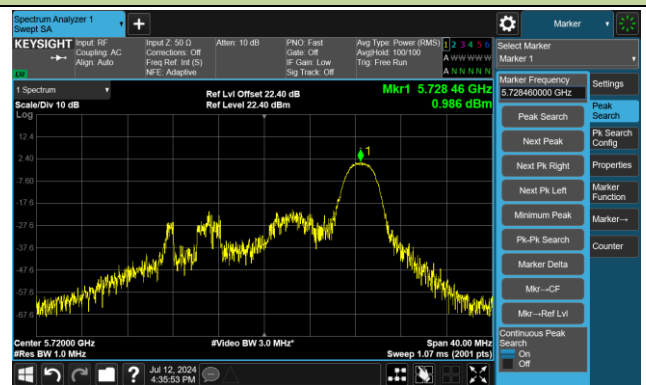

Channel 100 (5500MHz) RU106/53

Channel 116 (5580MHz) RU26/4

Channel 116 (5580MHz) RU52/38

Channel 116 (5580MHz) RU106/53

802.11ax-HE20 Power Spectral Density - Ant 2

Channel 140 (5700MHz) RU26/8

Channel 140 (5700MHz) RU52/40

Channel 140 (5700MHz) RU106/54

Channel 144 (5720MHz) RU26/8

Channel 144 (5720MHz) RU52/40

Channel 144 (5720MHz) RU106/54

802.11ax-HE20 Power Spectral Density - Ant 2

Channel 149 (5745MHz) RU26/0

Channel 149 (5745MHz) RU52/37