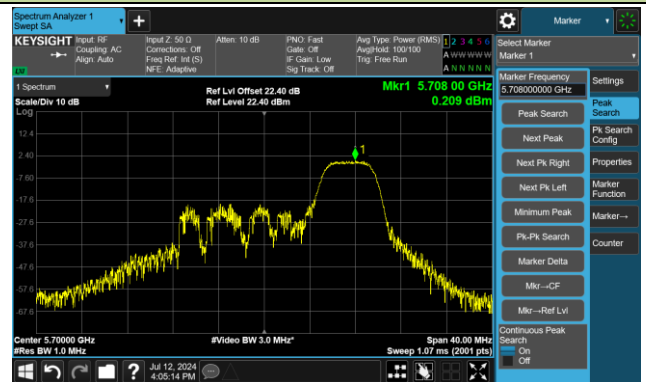

Channel 60 (5300MHz) RU106/53

Channel 64 (5320MHz) RU26/8

Channel 64 (5320MHz) RU52/40

Channel 64 (5320MHz) RU106/54

802.11ax-HE20 Power Spectral Density - Ant 2

Channel 100 (5500MHz) RU26/0

Channel 100 (5500MHz) RU52/37

Channel 100 (5500MHz) RU106/53

Channel 116 (5580MHz) RU26/4

Channel 116 (5580MHz) RU52/38

Channel 116 (5580MHz) RU106/53

802.11ax-HE20 Power Spectral Density - Ant 2

Channel 140 (5700MHz) RU26/8

Channel 140 (5700MHz) RU52/40

Channel 140 (5700MHz) RU106/54

Channel 144 (5720MHz) RU26/8

Channel 144 (5720MHz) RU52/40

Channel 144 (5720MHz) RU106/54

802.11ax-HE20 Power Spectral Density - Ant 2

Channel 149 (5745MHz) RU26/0

Channel 149 (5745MHz) RU52/37