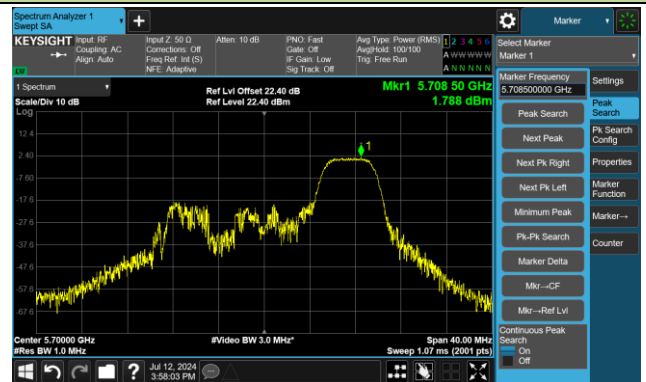

802.11ax-HE20 Power Spectral Density - Ant 3

Channel 140 (5700MHz) RU26/8

Channel 140 (5700MHz) RU52/40

Channel 140 (5700MHz) RU106/54

Channel 144 (5720MHz) RU26/8

Channel 144 (5720MHz) RU52/40

Channel 144 (5720MHz) RU106/54

802.11ax-HE20 Power Spectral Density - Ant 3

Channel 149 (5745MHz) RU26/0

Channel 149 (5745MHz) RU52/37

Channel 149 (5745MHz) RU106/53

Channel 157 (5785MHz) RU26/4

Channel 157 (5785MHz) RU52/38

Channel 157 (5785MHz) RU106/53