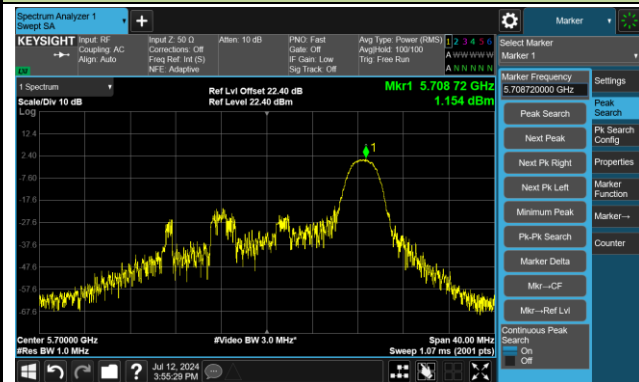

Channel 100 (5500MHz) RU106/53

Channel 116 (5580MHz) RU26/4

Channel 116 (5580MHz) RU52/38

Channel 116 (5580MHz) RU106/53

802.11ax-HE20 Power Spectral Density - Ant 2

Channel 140 (5700MHz) RU26/8

Channel 140 (5700MHz) RU52/40