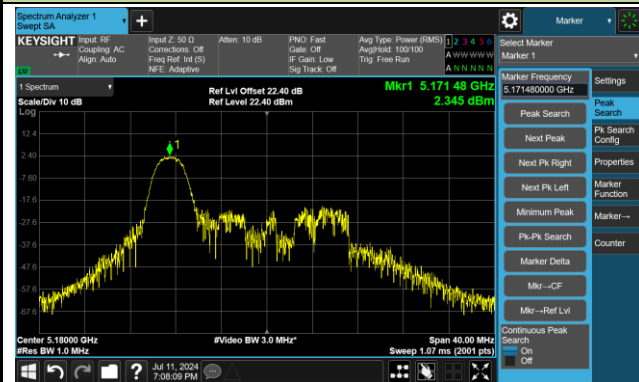

Channel 106 (5530MHz) RU484/65

Channel 122 (5610MHz) RU484/66

Channel 138 (5690MHz) RU484/66

Channel 155 (5775MHz) RU484/65

802.11ax-HE20 Power Spectral Density - Ant 2

Channel 36 (5180MHz) RU26/0

Channel 36 (5180MHz) RU52/37

Channel 36 (5180MHz) RU106/53

Channel 44 (5220MHz) RU26/4

Channel 44 (5220MHz) RU52/38

Channel 44 (5220MHz) RU106/53

802.11ax-HE20 Power Spectral Density - Ant 2

Channel 48 (5240MHz) RU26/8

Channel 48 (5240MHz) RU52/40