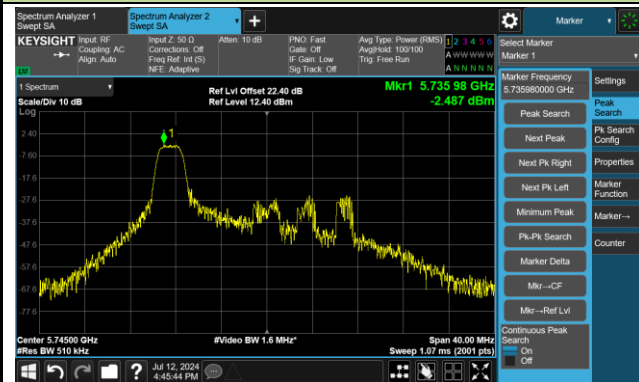

802.11ax-HE20 Power Spectral Density - Ant 3

Channel 140 (5700MHz) RU26/8

Channel 140 (5700MHz) RU52/40

Channel 140 (5700MHz) RU106/54

Channel 144 (5720MHz) RU26/8

Channel 144 (5720MHz) RU52/40

Channel 144 (5720MHz) RU106/54

802.11ax-HE20 Power Spectral Density - Ant 3

Channel 149 (5745MHz) RU26/0

Channel 149 (5745MHz) RU52/37

Channel 149 (5745MHz) RU106/53

Channel 157 (5785MHz) RU26/4

Channel 157 (5785MHz) RU52/38

Channel 157 (5785MHz) RU106/53