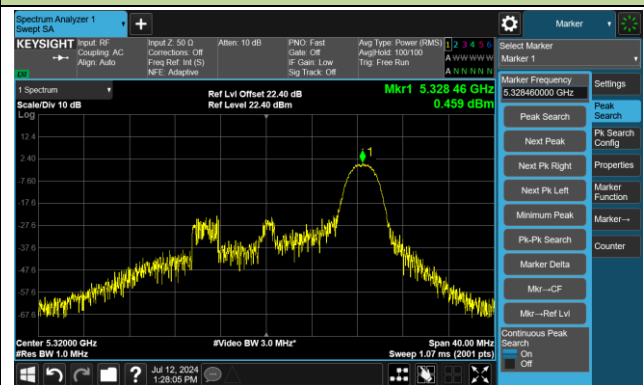

Channel 64 (5320MHz) RU26/8