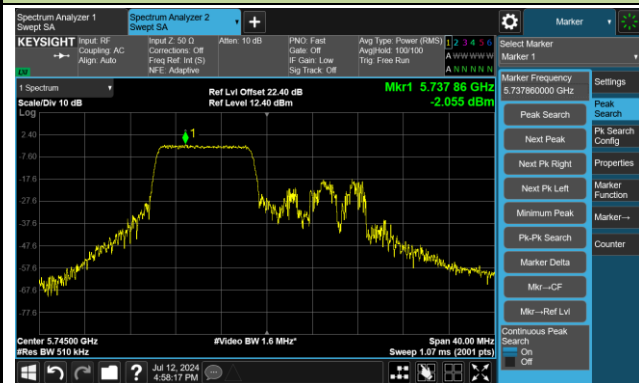

802.11ax-HE20 Power Spectral Density - Ant 3

Channel 149 (5745MHz) RU26/0

Channel 149 (5745MHz) RU52/37

Channel 149 (5745MHz) RU106/53

Channel 157 (5785MHz) RU26/4

Channel 157 (5785MHz) RU52/38

Channel 157 (5785MHz) RU106/53

802.11ax-HE20 Power Spectral Density - Ant 3

Channel 165 (5825MHz) RU26/8

Channel 165 (5825MHz) RU52/40

Channel 165 (5825MHz) RU106/54

802.11ax-HE40 Power Spectral Density - Ant 3

Channel 38 (5190MHz) RU242/61