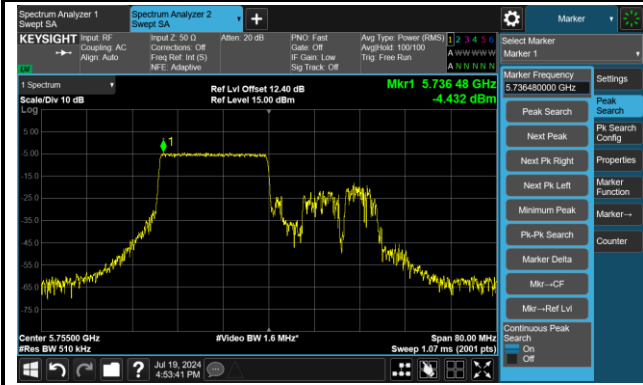

Channel 46 (5230MHz) RU242/62

Channel 54 (5270MHz) RU242/61

Channel 62 (5310MHz) RU242/62

Channel 102 (5510MHz) RU242/61

Channel 110 (5550MHz) RU242/61

Channel 134 (5670MHz) RU242/62

Channel 142(5710MHz) RU242/62

802.11ax-HE40 Power Spectral Density - Ant 3

Channel 151 (5755MHz) RU242/61

Channel 159 (5795MHz) RU242/62

802.11ax-HE80 Power Spectral Density - Ant 3

Channel 42 (5210MHz) RU484/65

Channel 58 (5290MHz) RU484/66