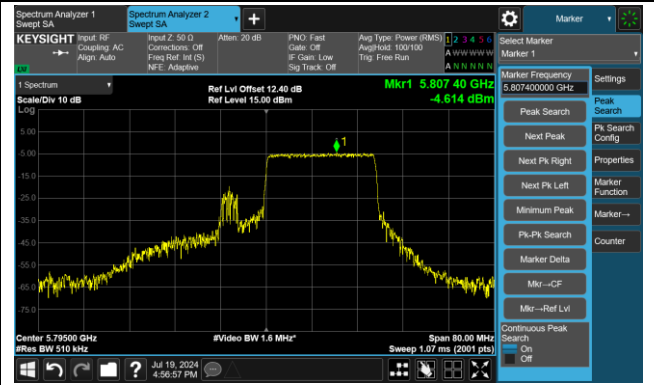

802.11ax-HE40 Power Spectral Density - Ant 3

Channel 151 (5755MHz) RU242/61

Channel 159 (5795MHz) RU242/62