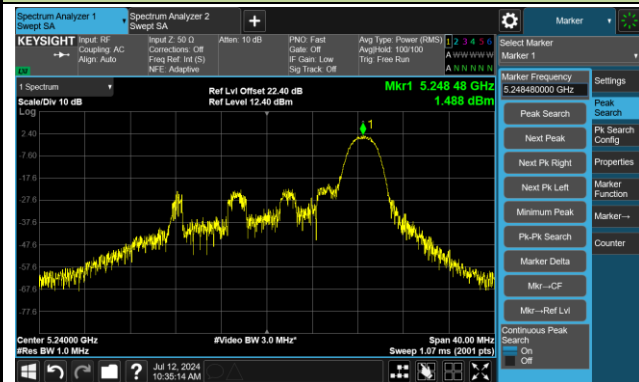

Channel 36 (5180MHz) RU106/53

Channel 44 (5220MHz) RU26/4

Channel 44 (5220MHz) RU52/38

Channel 44 (5220MHz) RU106/53

802.11ax-HE20 Power Spectral Density - Ant 2

Channel 48 (5240MHz) RU26/8

Channel 48 (5240MHz) RU52/40

Channel 48 (5240MHz) RU106/54

Channel 52 (5260MHz) RU26/0

Channel 52 (5260MHz) RU52/37

Channel 52 (5260MHz) RU106/53

802.11ax-HE20 Power Spectral Density - Ant 2

Channel 60 (5300MHz) RU26/4

Channel 60 (5300MHz) RU52/38