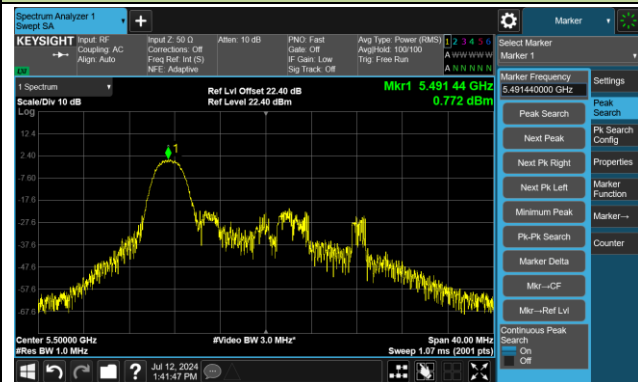

Channel 60 (5300MHz) RU106/53

Channel 64 (5320MHz) RU26/8

Channel 64 (5320MHz) RU52/40

Channel 64 (5320MHz) RU106/54

802.11ax-HE20 Power Spectral Density - Ant 2

Channel 100 (5500MHz) RU26/0

Channel 100 (5500MHz) RU52/37

Channel 100 (5500MHz) RU106/53

Channel 116 (5580MHz) RU26/4

Channel 116 (5580MHz) RU52/38

Channel 116 (5580MHz) RU106/53

802.11ax-HE20 Power Spectral Density - Ant 2

Channel 140 (5700MHz) RU26/8

Channel 140 (5700MHz) RU52/40