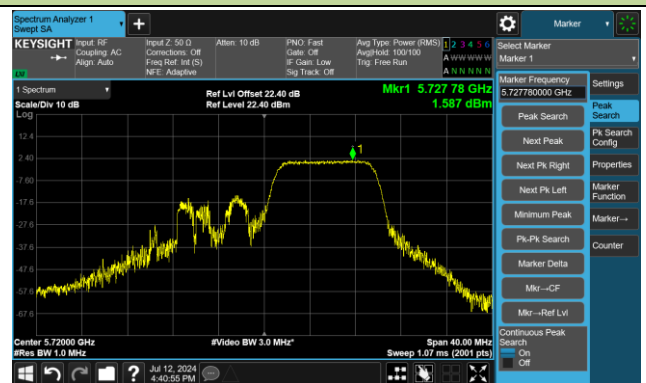

802.11ax-HE20 Power Spectral Density - Ant 3

Channel 140 (5700MHz) RU26/8

Channel 140 (5700MHz) RU52/40

Channel 140 (5700MHz) RU106/54

Channel 144 (5720MHz) RU26/8

Channel 144 (5720MHz) RU52/40

Channel 144 (5720MHz) RU106/54

802.11ax-HE20 Power Spectral Density - Ant 3

Channel 149 (5745MHz) RU26/0

Channel 149 (5745MHz) RU52/37

Channel 149 (5745MHz) RU106/53

Channel 157 (5785MHz) RU26/4

Channel 157 (5785MHz) RU52/38

Channel 157 (5785MHz) RU106/53