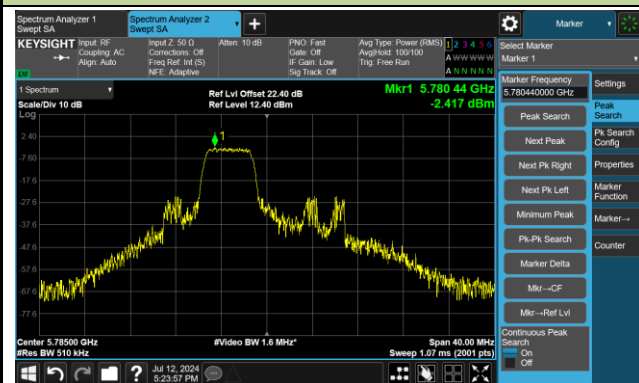

802.11ax-HE20 Power Spectral Density - Ant 3

Channel 149 (5745MHz) RU26/0

Channel 149 (5745MHz) RU52/37

Channel 149 (5745MHz) RU106/53

Channel 157 (5785MHz) RU26/4

Channel 157 (5785MHz) RU52/38

Channel 157 (5785MHz) RU106/53

802.11ax-HE20 Power Spectral Density - Ant 3

Channel 165 (5825MHz) RU26/8

Channel 165 (5825MHz) RU52/40

Channel 165 (5825MHz) RU106/54

802.11ax-HE40 Power Spectral Density - Ant 3

Channel 38 (5190MHz) RU242/61