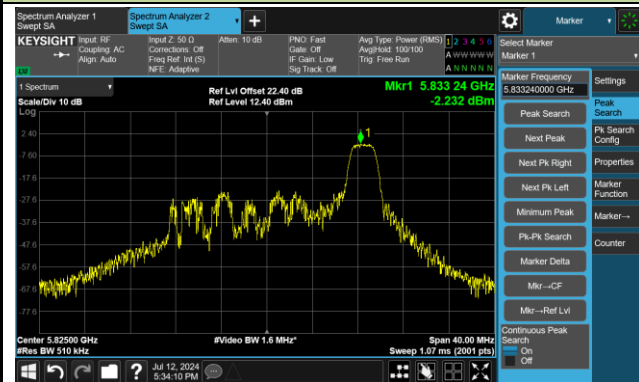

802.11ax-HE20 Power Spectral Density - Ant 3

Channel 149 (5745MHz) RU26/0

Channel 149 (5745MHz) RU52/37

Channel 149 (5745MHz) RU106/53

Channel 157 (5785MHz) RU26/4

Channel 157 (5785MHz) RU52/38

Channel 157 (5785MHz) RU106/53

802.11ax-HE20 Power Spectral Density - Ant 3

Channel 165 (5825MHz) RU26/8

Channel 165 (5825MHz) RU52/40

Channel 165 (5825MHz) RU106/54

802.11ax-HE40 Power Spectral Density - Ant 3

Channel 38 (5190MHz) RU242/61