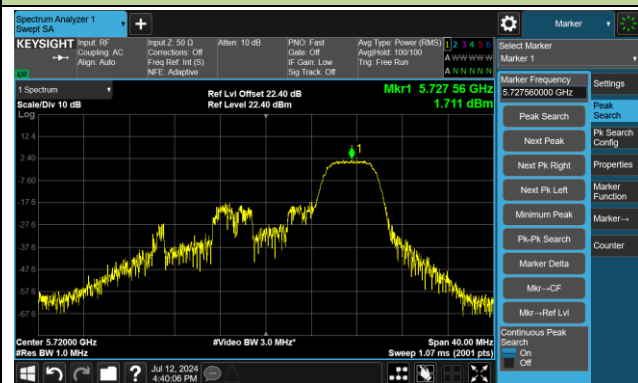

802.11ax-HE20 Power Spectral Density - Ant 3

Channel 140 (5700MHz) RU26/8

Channel 140 (5700MHz) RU52/40

Channel 140 (5700MHz) RU106/54

Channel 144 (5720MHz) RU26/8

Channel 144 (5720MHz) RU52/40

Channel 144 (5720MHz) RU106/54

802.11ax-HE20 Power Spectral Density - Ant 3

Channel 149 (5745MHz) RU26/0

Channel 149 (5745MHz) RU52/37

Channel 149 (5745MHz) RU106/53

Channel 157 (5785MHz) RU26/4

Channel 157 (5785MHz) RU52/38

Channel 157 (5785MHz) RU106/53