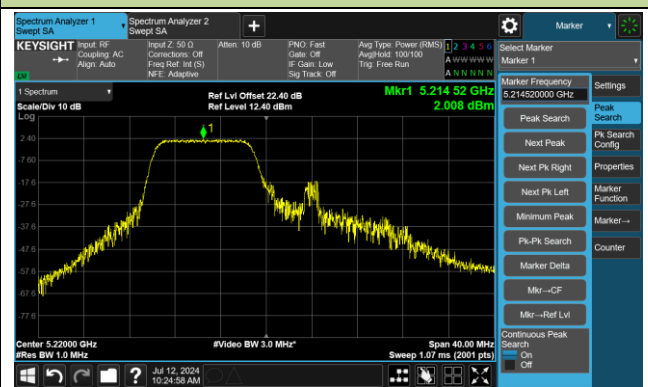

Channel 36 (5180MHz) RU106/53

Channel 44 (5220MHz) RU26/4

Channel 44 (5220MHz) RU52/38

Channel 44 (5220MHz) RU106/53

802.11ax-HE20 Power Spectral Density - Ant 2

Channel 48 (5240MHz) RU26/8

Channel 48 (5240MHz) RU52/40