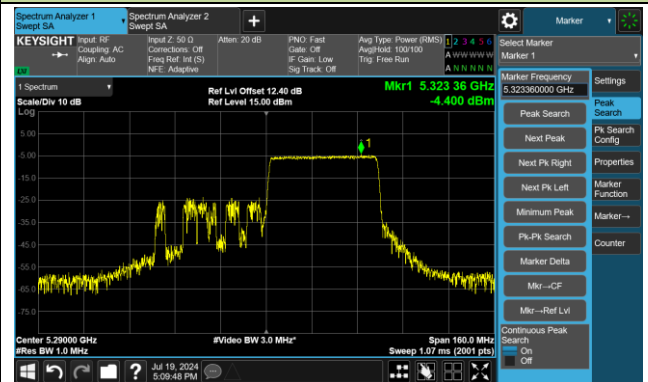

802.11ax-HE40 Power Spectral Density - Ant 3

Channel 151 (5755MHz) RU242/61

Channel 159 (5795MHz) RU242/62

802.11ax-HE80 Power Spectral Density - Ant 3

Channel 42 (5210MHz) RU484/65

Channel 58 (5290MHz) RU484/66

Channel 106 (5530MHz) RU484/65

Channel 122 (5610MHz) RU484/66

Channel 138 (5690MHz) RU484/66

Channel 155 (5775MHz) RU484/65

802.11ax-HE20 Power Spectral Density - Ant 2

Channel 36 (5180MHz) RU26/0

Channel 36 (5180MHz) RU52/37