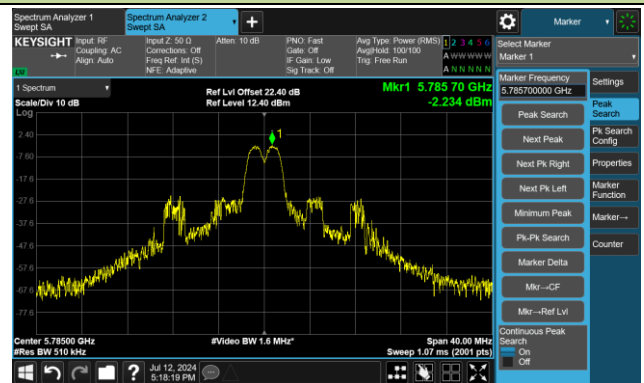

802.11ax-HE20 Power Spectral Density - Ant 3

Channel 149 (5745MHz) RU26/0

Channel 149 (5745MHz) RU52/37

Channel 149 (5745MHz) RU106/53

Channel 157 (5785MHz) RU26/4

Channel 157 (5785MHz) RU52/38

Channel 157 (5785MHz) RU106/53

802.11ax-HE20 Power Spectral Density - Ant 3

Channel 165 (5825MHz) RU26/8

Channel 165 (5825MHz) RU52/40

Channel 165 (5825MHz) RU106/54

802.11ax-HE40 Power Spectral Density - Ant 3

Channel 38 (5190MHz) RU242/61