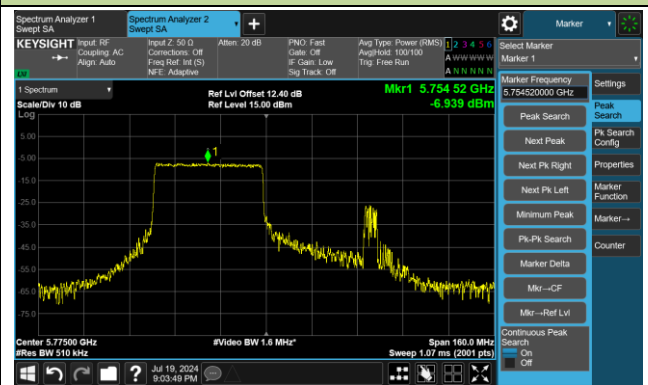

Channel 106 (5530MHz) RU484/65

Channel 122 (5610MHz) RU484/66

Channel 138 (5690MHz) RU484/66

Channel 155 (5775MHz) RU484/65

802.11ax-HE20 Power Spectral Density - Ant 2

Channel 36 (5180MHz) RU26/0

Channel 36 (5180MHz) RU52/37