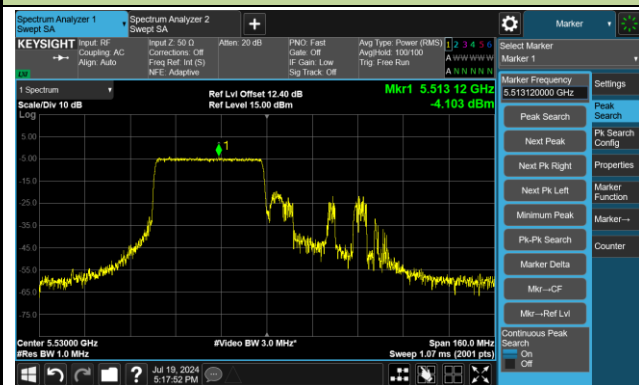

802.11ax-HE40 Power Spectral Density - Ant 3

Channel 151 (5755MHz) RU242/61

Channel 159 (5795MHz) RU242/62

802.11ax-HE80 Power Spectral Density - Ant 3

Channel 42 (5210MHz) RU484/65

Channel 58 (5290MHz) RU484/66

Channel 106 (5530MHz) RU484/65

Channel 122 (5610MHz) RU484/66

Channel 138 (5690MHz) RU484/66

Channel 155 (5775MHz) RU484/65

802.11ax-HE20 Power Spectral Density - Ant 2

Channel 36 (5180MHz) RU26/0

Channel 36 (5180MHz) RU52/37