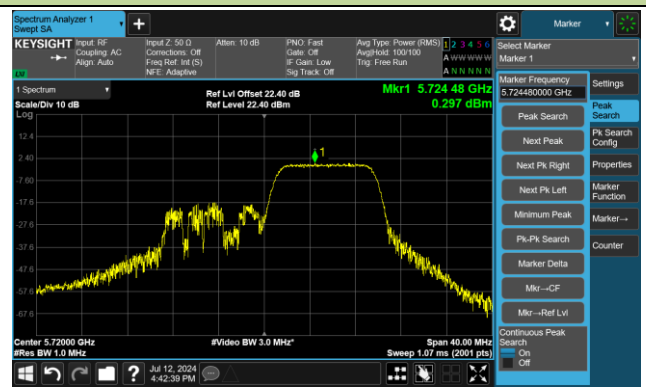

Channel 100 (5500MHz) RU106/53

Channel 116 (5580MHz) RU26/4

Channel 116 (5580MHz) RU52/38

Channel 116 (5580MHz) RU106/53

802.11ax-HE20 Power Spectral Density - Ant 2

Channel 140 (5700MHz) RU26/8

Channel 140 (5700MHz) RU52/40

Channel 140 (5700MHz) RU106/54

Channel 144 (5720MHz) RU26/8

Channel 144 (5720MHz) RU52/40

Channel 144 (5720MHz) RU106/54

802.11ax-HE20 Power Spectral Density - Ant 2

Channel 149 (5745MHz) RU26/0

Channel 149 (5745MHz) RU52/37