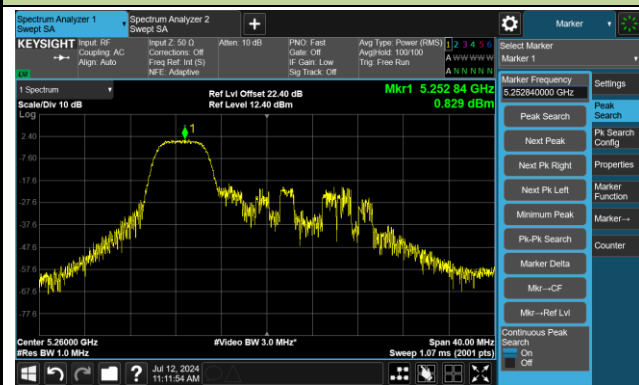

Channel 36 (5180MHz) RU106/53

Channel 44 (5220MHz) RU26/4

Channel 44 (5220MHz) RU52/38

Channel 44 (5220MHz) RU106/53

802.11ax-HE20 Power Spectral Density - Ant 2

Channel 48 (5240MHz) RU26/8

Channel 48 (5240MHz) RU52/40

Channel 48 (5240MHz) RU106/54

Channel 52 (5260MHz) RU26/0

Channel 52 (5260MHz) RU52/37

Channel 52 (5260MHz) RU106/53

802.11ax-HE20 Power Spectral Density - Ant 2

Channel 60 (5300MHz) RU26/4

Channel 60 (5300MHz) RU52/38