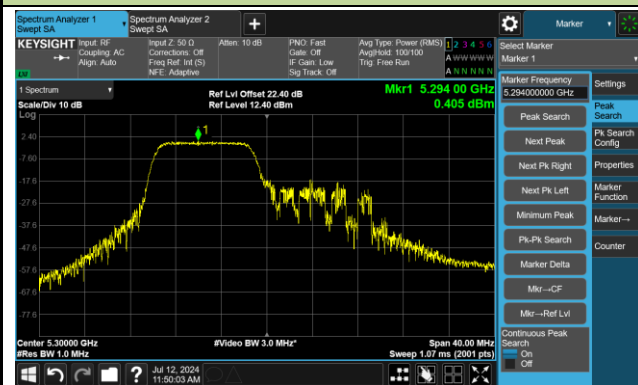

Channel 60 (5300MHz) RU106/53