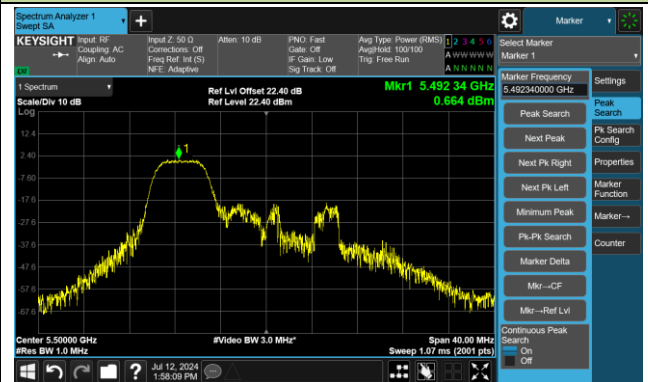

Channel 48 (5240MHz) RU106/54

Channel 52 (5260MHz) RU26/0

Channel 52 (5260MHz) RU52/37

Channel 52 (5260MHz) RU106/53

802.11ax-HE20 Power Spectral Density - Ant 2

Channel 60 (5300MHz) RU26/4

Channel 60 (5300MHz) RU52/38

Channel 60 (5300MHz) RU106/53

Channel 64 (5320MHz) RU26/8

Channel 64 (5320MHz) RU52/40

Channel 64 (5320MHz) RU106/54

802.11ax-HE20 Power Spectral Density - Ant 2

Channel 100 (5500MHz) RU26/0

Channel 100 (5500MHz) RU52/37

Channel 100 (5500MHz) RU106/53

Channel 116 (5580MHz) RU26/4

Channel 116 (5580MHz) RU52/38

Channel 116 (5580MHz) RU106/53

802.11ax-HE20 Power Spectral Density - Ant 2

Channel 140 (5700MHz) RU26/8

Channel 140 (5700MHz) RU52/40