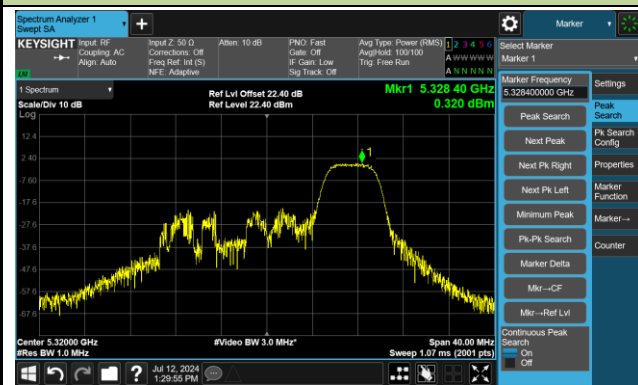

Channel 64 (5320MHz) RU52/40