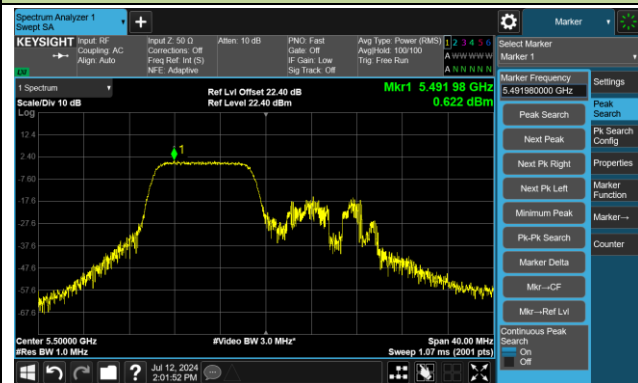

Channel 60 (5300MHz) RU106/53

Channel 64 (5320MHz) RU26/8

Channel 64 (5320MHz) RU52/40

Channel 64 (5320MHz) RU106/54

802.11ax-HE20 Power Spectral Density - Ant 2

Channel 100 (5500MHz) RU26/0

Channel 100 (5500MHz) RU52/37

Channel 100 (5500MHz) RU106/53

Channel 116 (5580MHz) RU26/4

Channel 116 (5580MHz) RU52/38

Channel 116 (5580MHz) RU106/53

802.11ax-HE20 Power Spectral Density - Ant 2

Channel 140 (5700MHz) RU26/8

Channel 140 (5700MHz) RU52/40