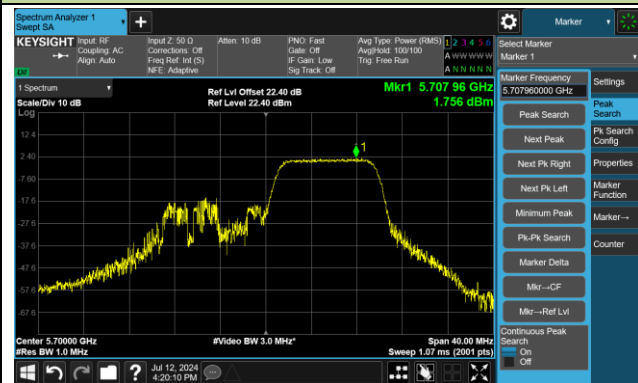

802.11ax-HE20 Power Spectral Density - Ant 3

Channel 140 (5700MHz) RU26/8

Channel 140 (5700MHz) RU52/40

Channel 140 (5700MHz) RU106/54

Channel 144 (5720MHz) RU26/8

Channel 144 (5720MHz) RU52/40

Channel 144 (5720MHz) RU106/54

802.11ax-HE20 Power Spectral Density - Ant 3

Channel 149 (5745MHz) RU26/0

Channel 149 (5745MHz) RU52/37

Channel 149 (5745MHz) RU106/53

Channel 157 (5785MHz) RU26/4

Channel 157 (5785MHz) RU52/38

Channel 157 (5785MHz) RU106/53