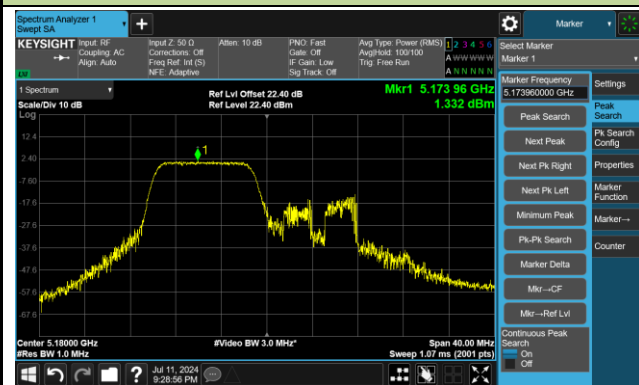

Channel 36 (5180MHz) RU106/53