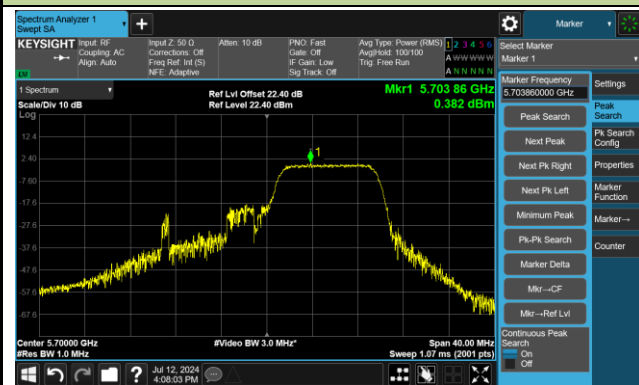

Channel 140 (5700MHz) RU106/54