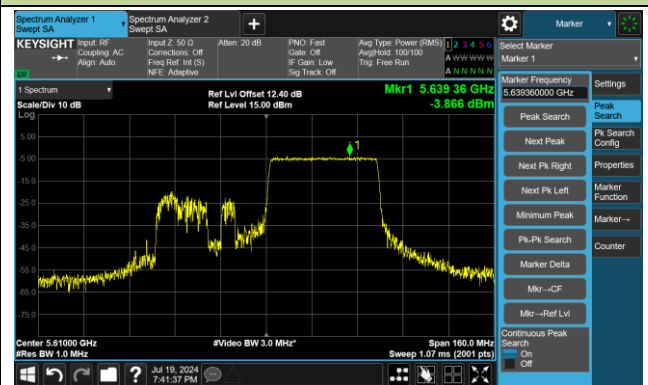

802.11ax-HE40 Power Spectral Density - Ant 3

Channel 151 (5755MHz) RU242/61

Channel 159 (5795MHz) RU242/62

802.11ax-HE80 Power Spectral Density - Ant 3

Channel 42 (5210MHz) RU484/65

Channel 58 (5290MHz) RU484/66

Channel 106 (5530MHz) RU484/65

Channel 122 (5610MHz) RU484/66

Channel 138 (5690MHz) RU484/66

Channel 155 (5775MHz) RU484/65

802.11ax-HE20 Power Spectral Density - Ant 2

Channel 36 (5180MHz) RU26/0

Channel 36 (5180MHz) RU52/37