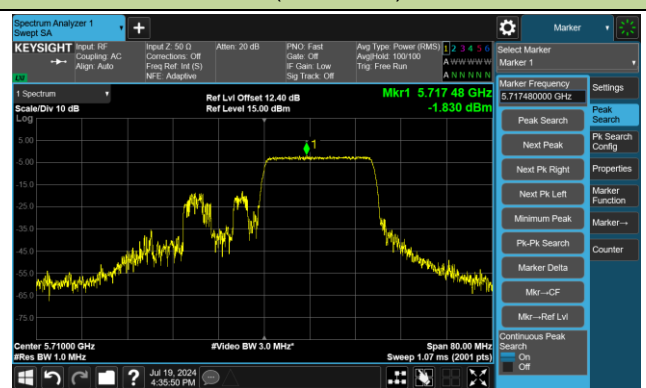

Channel 46 (5230MHz) RU242/62

Channel 54 (5270MHz) RU242/61

Channel 62 (5310MHz) RU242/62

Channel 102 (5510MHz) RU242/61

Channel 110 (5550MHz) RU242/61

Channel 134 (5670MHz) RU242/62

Channel 142(5710MHz) RU242/62

802.11ax-HE40 Power Spectral Density - Ant 3

Channel 151 (5755MHz) RU242/61

Channel 159 (5795MHz) RU242/62

802.11ax-HE80 Power Spectral Density - Ant 3

Channel 42 (5210MHz) RU484/65

Channel 58 (5290MHz) RU484/66