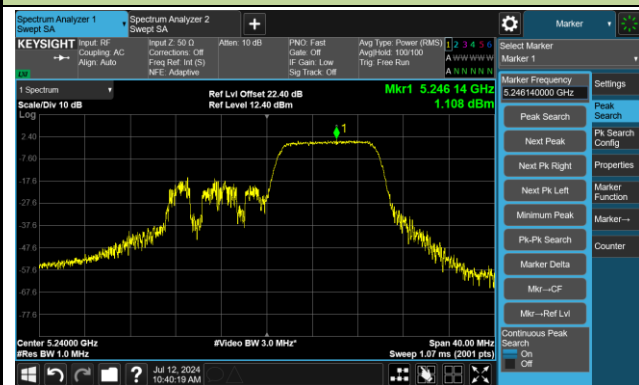

Channel 36 (5180MHz) RU106/53

Channel 44 (5220MHz) RU26/4

Channel 44 (5220MHz) RU52/38

Channel 44 (5220MHz) RU106/53

802.11ax-HE20 Power Spectral Density - Ant 2

Channel 48 (5240MHz) RU26/8

Channel 48 (5240MHz) RU52/40

Channel 48 (5240MHz) RU106/54

Channel 52 (5260MHz) RU26/0

Channel 52 (5260MHz) RU52/37

Channel 52 (5260MHz) RU106/53

802.11ax-HE20 Power Spectral Density - Ant 2

Channel 60 (5300MHz) RU26/4

Channel 60 (5300MHz) RU52/38