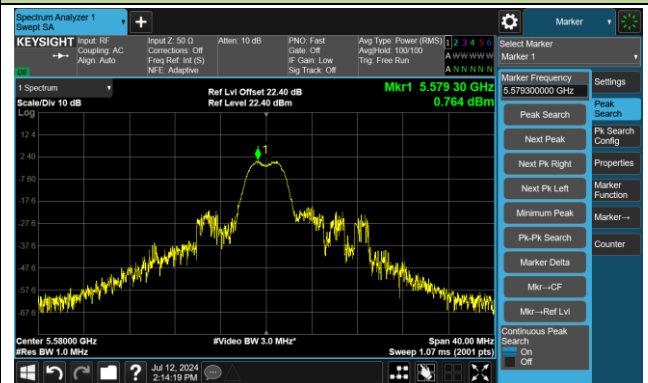

Channel 48 (5240MHz) RU106/54

Channel 52 (5260MHz) RU26/0

Channel 52 (5260MHz) RU52/37

Channel 52 (5260MHz) RU106/53

802.11ax-HE20 Power Spectral Density - Ant 2

Channel 60 (5300MHz) RU26/4

Channel 60 (5300MHz) RU52/38

Channel 60 (5300MHz) RU106/53

Channel 64 (5320MHz) RU26/8

Channel 64 (5320MHz) RU52/40

Channel 64 (5320MHz) RU106/54

802.11ax-HE20 Power Spectral Density - Ant 2

Channel 100 (5500MHz) RU26/0

Channel 100 (5500MHz) RU52/37

Channel 100 (5500MHz) RU106/53

Channel 116 (5580MHz) RU26/4

Channel 116 (5580MHz) RU52/38

Channel 116 (5580MHz) RU106/53

802.11ax-HE20 Power Spectral Density - Ant 2

Channel 140 (5700MHz) RU26/8

Channel 140 (5700MHz) RU52/40