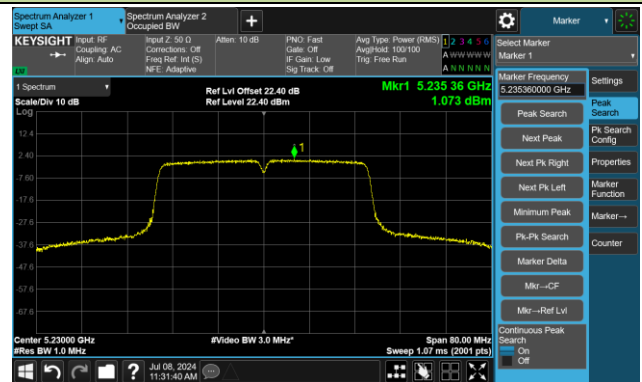

802.11ac-VHT40 Power Spectral Density - Ant 3

Channel 38 (5190MHz)

Channel 46 (5230MHz)

Channel 54 (5270MHz)

Channel 62 (5310MHz)

Channel 102 (5510MHz)

Channel 110 (5550MHz)

Channel 134 (5670MHz)

Channel 142(5710MHz)

802.11ac-VHT40 Power Spectral Density - Ant 3

Channel 151 (5755MHz)

Channel 159 (5795MHz)

802.11ac-VHT80 Power Spectral Density - Ant 3

Channel 42 (5210MHz)

Channel 58 (5290MHz)

Channel 106 (5530MHz)