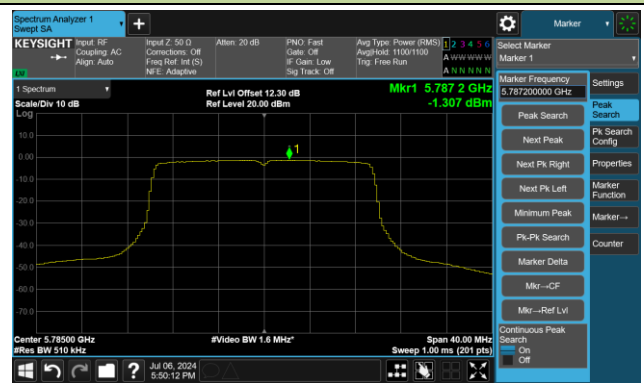

Channel 60 (5300MHz)

Channel 64 (5320MHz)

Channel 100 (5500MHz)

Channel 116 (5580MHz)

802.11ax-HE20 Power Spectral Density - Ant 3

Channel 140 (5700MHz)

Channel 144(5720MHz)

Channel 149 (5745MHz)

Channel 157 (5785MHz)

Channel 165 (5825MHz)

802.11ax-HE40 Power Spectral Density - Ant 3

Channel 38 (5190MHz)

Channel 46 (5230MHz)

Channel 54 (5270MHz)

Channel 62 (5310MHz)

Channel 102 (5510MHz)