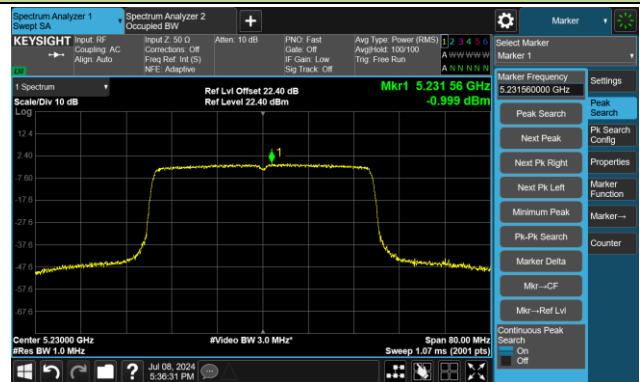

Channel 157 (5785MHz)

Channel 165 (5825MHz)

802.11ax-HE40 Power Spectral Density - Ant 3

Channel 38 (5190MHz)

Channel 46 (5230MHz)

Channel 54 (5270MHz)

Channel 62 (5310MHz)

Channel 102 (5510MHz)

Channel 110 (5550MHz)

Channel 134 (5670MHz)

Channel 142(5710MHz)

802.11ax-HE40 Power Spectral Density - Ant 3

Channel 151 (5755MHz)

Channel 159 (5795MHz)

802.11ax-HE80 Power Spectral Density - Ant 3

Channel 42 (5210MHz)