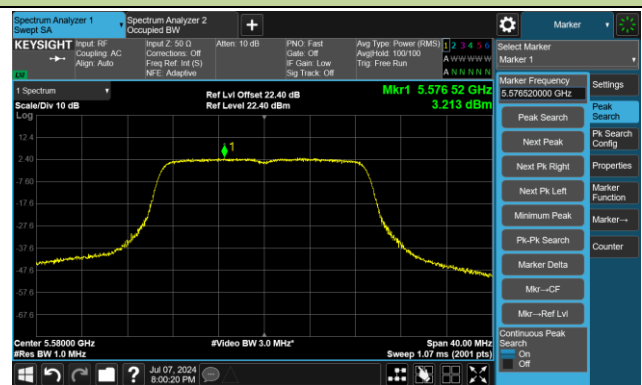

Channel 144(5720MHz)

Channel 149 (5745MHz)

Channel 157 (5785MHz)

Channel 165 (5825MHz)

802.11ac-VHT20 Power Spectral Density - Ant 2

Channel 36 (5180MHz)

Channel 44 (5220MHz)

Channel 48 (5240MHz)

Channel 52 (5260MHz)

Channel 60 (5300MHz)

Channel 64 (5320MHz)

Channel 100 (5500MHz)

Channel 116 (5580MHz)

802.11ac-VHT20 Power Spectral Density - Ant 2

Channel 140 (5700MHz)

Channel 144(5720MHz)

Channel 149 (5745MHz)

Channel 157 (5785MHz)

Channel 165 (5825MHz)