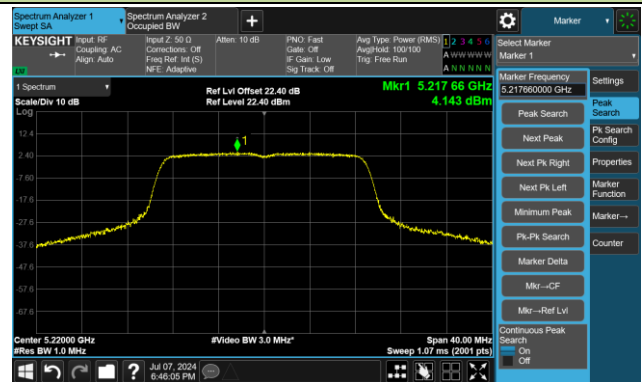

Channel 144(5720MHz)

Channel 149 (5745MHz)

Channel 157 (5785MHz)

Channel 165 (5825MHz)

802.11ac-VHT20 Power Spectral Density - Ant 2

Channel 36 (5180MHz)

Channel 44 (5220MHz)

Channel 48 (5240MHz)

Channel 52 (5260MHz)

Channel 60 (5300MHz)

Channel 64 (5320MHz)

Channel 100 (5500MHz)

Channel 116 (5580MHz)

802.11ac-VHT20 Power Spectral Density - Ant 2

Channel 140 (5700MHz)

Channel 144(5720MHz)