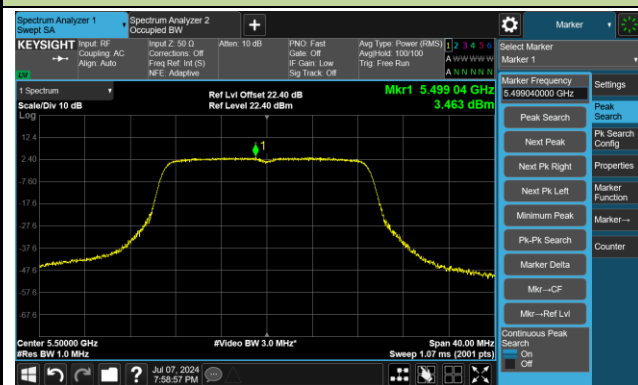

Channel 144(5720MHz)

Channel 149 (5745MHz)

Channel 157 (5785MHz)

Channel 165 (5825MHz)

802.11ac-VHT20 Power Spectral Density - Ant 2

Channel 36 (5180MHz)

Channel 44 (5220MHz)

Channel 48 (5240MHz)

Channel 52 (5260MHz)

Channel 60 (5300MHz)

Channel 64 (5320MHz)

Channel 100 (5500MHz)

Channel 116 (5580MHz)

802.11ac-VHT20 Power Spectral Density - Ant 2

Channel 140 (5700MHz)

Channel 144(5720MHz)

Channel 149 (5745MHz)

Channel 157 (5785MHz)

Channel 165 (5825MHz)