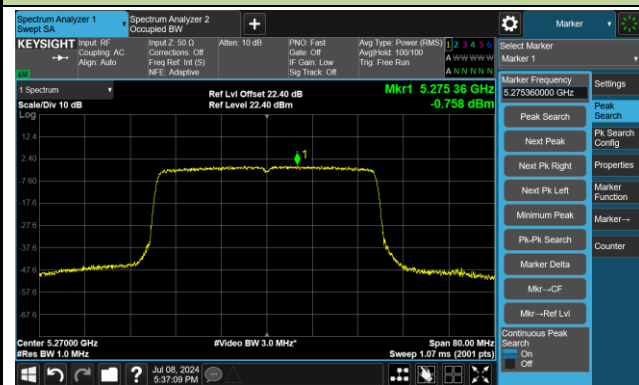

Channel 157 (5785MHz)

Channel 165 (5825MHz)

802.11ax-HE40 Power Spectral Density - Ant 3

Channel 38 (5190MHz)

Channel 46 (5230MHz)

Channel 54 (5270MHz)

Channel 62 (5310MHz)

Channel 102 (5510MHz)

Channel 110 (5550MHz)

Channel 134 (5670MHz)

Channel 142(5710MHz)

802.11ax-HE40 Power Spectral Density - Ant 3

Channel 151 (5755MHz)

Channel 159 (5795MHz)

802.11ax-HE80 Power Spectral Density - Ant 3

Channel 42 (5210MHz)