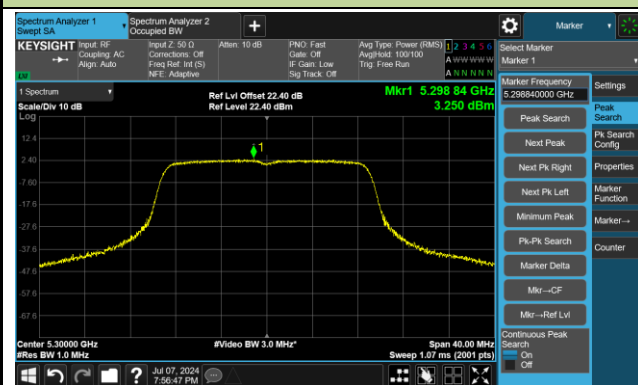

Channel 48 (5240MHz)

Channel 52 (5260MHz)

Channel 60 (5300MHz)

Channel 64 (5320MHz)

Channel 100 (5500MHz)

Channel 116 (5580MHz)

802.11a Power Spectral Density - Ant 2

Channel 140 (5700MHz)

Channel 144(5720MHz)

Channel 149 (5745MHz)

Channel 157 (5785MHz)

Channel 165 (5825MHz)

802.11ac-VHT20 Power Spectral Density - Ant 2

Channel 36 (5180MHz)

Channel 44 (5220MHz)

Channel 48 (5240MHz)

Channel 52 (5260MHz)

Channel 60 (5300MHz)

Channel 64 (5320MHz)

Channel 100 (5500MHz)

Channel 116 (5580MHz)

802.11ac-VHT20 Power Spectral Density - Ant 2

Channel 140 (5700MHz)

Channel 144(5720MHz)