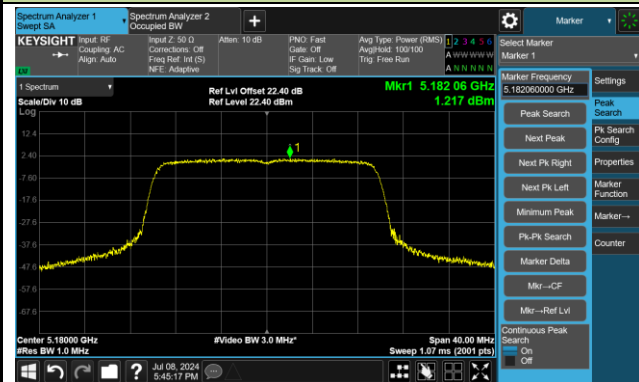

Channel 122 (5610MHz)

Channel 138 (5690MHz)

Channel 155 (5775MHz)

802.11ax-HE20 Power Spectral Density - Ant 3

Channel 36 (5180MHz)

Channel 44 (5220MHz)

Channel 48 (5240MHz)

Channel 52 (5260MHz)

Channel 60 (5300MHz)

Channel 64 (5320MHz)

Channel 100 (5500MHz)

Channel 116 (5580MHz)

802.11ax-HE20 Power Spectral Density - Ant 3

Channel 140 (5700MHz)

Channel 144(5720MHz)

Channel 149 (5745MHz)