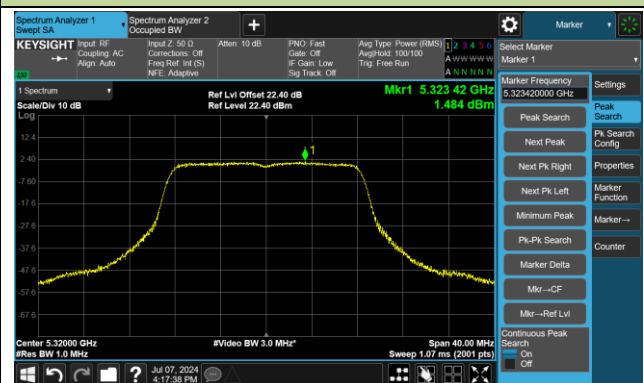

Channel 58 (5290MHz)

Channel 106 (5530MHz)

Channel 122 (5610MHz)

Channel 138 (5690MHz)

Channel 155 (5775MHz)

802.11a Power Spectral Density - Ant 2

Channel 36 (5180MHz)

Channel 44 (5220MHz)

Channel 48 (5240MHz)

Channel 52 (5260MHz)

Channel 60 (5300MHz)

Channel 64 (5320MHz)

Channel 100 (5500MHz)

Channel 116 (5580MHz)

802.11a Power Spectral Density - Ant 2

Channel 140 (5700MHz)

Channel 144(5720MHz)

Channel 149 (5745MHz)

Channel 157 (5785MHz)

Channel 165 (5825MHz)

802.11ac-VHT20 Power Spectral Density - Ant 2

Channel 36 (5180MHz)

Channel 44 (5220MHz)

Channel 48 (5240MHz)