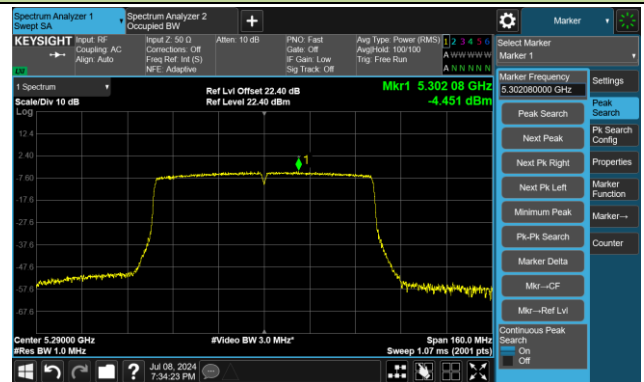

Channel 142(5710MHz)

802.11ac-VHT40 Power Spectral Density - Ant 3

Channel 151 (5755MHz)

Channel 159 (5795MHz)

802.11ac-VHT80 Power Spectral Density - Ant 3

Channel 42 (5210MHz)

Channel 58 (5290MHz)

Channel 106 (5530MHz)

Channel 122 (5610MHz)

Channel 138 (5690MHz)

Channel 155 (5775MHz)

802.11ax-HE20 Power Spectral Density - Ant 3

Channel 36 (5180MHz)

Channel 44 (5220MHz)

Channel 48 (5240MHz)

Channel 52 (5260MHz)