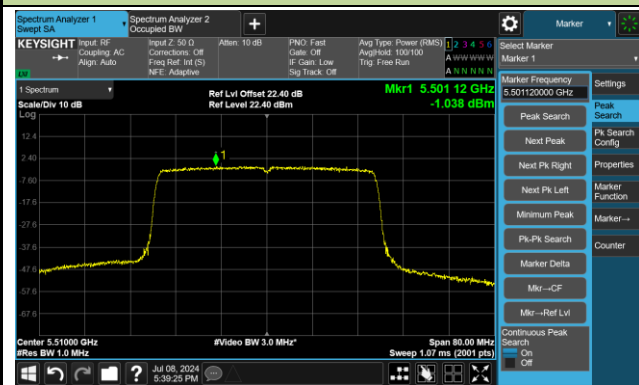

Channel 157 (5785MHz)

Channel 165 (5825MHz)

802.11ax-HE40 Power Spectral Density - Ant 3

Channel 38 (5190MHz)

Channel 46 (5230MHz)

Channel 54 (5270MHz)

Channel 62 (5310MHz)

Channel 102 (5510MHz)

Channel 110 (5550MHz)

Channel 134 (5670MHz)

Channel 142(5710MHz)

802.11ax-HE40 Power Spectral Density - Ant 3

Channel 151 (5755MHz)

Channel 159 (5795MHz)

802.11ax-HE80 Power Spectral Density - Ant 3

Channel 42 (5210MHz)