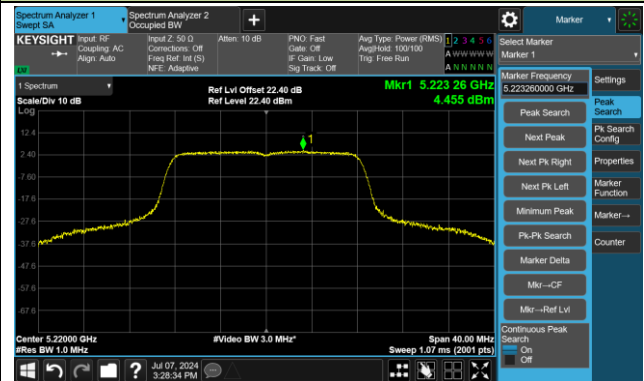

Channel 58 (5290MHz)

Channel 106 (5530MHz)

Channel 122 (5610MHz)

Channel 138 (5690MHz)

Channel 155 (5775MHz)

802.11a Power Spectral Density - Ant 2

Channel 36 (5180MHz)

Channel 44 (5220MHz)