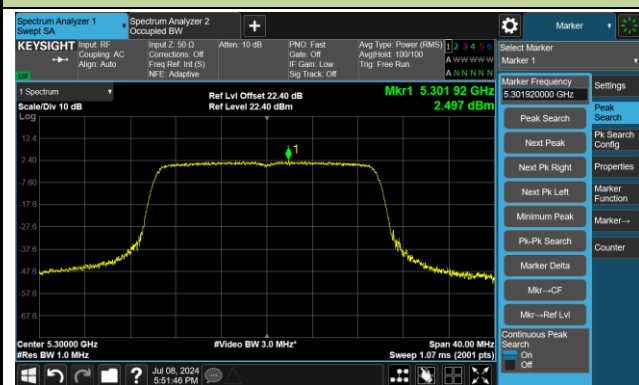

Channel 122 (5610MHz)

Channel 138 (5690MHz)

Channel 155 (5775MHz)

802.11ax-HE20 Power Spectral Density - Ant 3

Channel 36 (5180MHz)

Channel 44 (5220MHz)

Channel 48 (5240MHz)

Channel 52 (5260MHz)

Channel 60 (5300MHz)

Channel 64 (5320MHz)

Channel 100 (5500MHz)

Channel 116 (5580MHz)

802.11ax-HE20 Power Spectral Density - Ant 3

Channel 140 (5700MHz)

Channel 144(5720MHz)

Channel 149 (5745MHz)