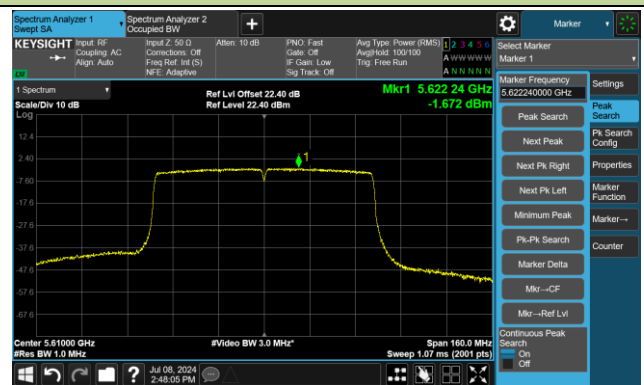

Channel 142(5710MHz)

802.11ac-VHT40 Power Spectral Density - Ant 3

Channel 151 (5755MHz)

Channel 159 (5795MHz)

802.11ac-VHT80 Power Spectral Density - Ant 3

Channel 42 (5210MHz)

Channel 58 (5290MHz)

Channel 106 (5530MHz)

Channel 122 (5610MHz)

Channel 138 (5690MHz)

Channel 155 (5775MHz)

802.11ax-HE20 Power Spectral Density - Ant 3

Channel 36 (5180MHz)

Channel 44 (5220MHz)

Channel 48 (5240MHz)

Channel 52 (5260MHz)