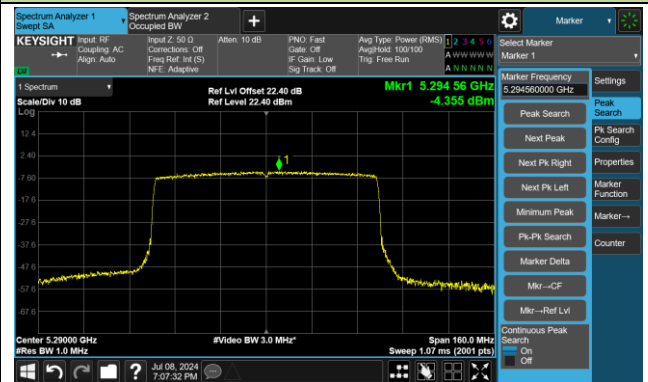

Channel 110 (5550MHz)

Channel 134 (5670MHz)

Channel 142(5710MHz)

802.11ax-HE40 Power Spectral Density - Ant 3

Channel 151 (5755MHz)

Channel 159 (5795MHz)

802.11ax-HE80 Power Spectral Density - Ant 3

Channel 42 (5210MHz)

Channel 58 (5290MHz)

Channel 106 (5530MHz)

Channel 122 (5610MHz)

Channel 138 (5690MHz)

Channel 155 (5775MHz)

802.11a Power Spectral Density - Ant 2

Channel 36 (5180MHz)

Channel 44 (5220MHz)