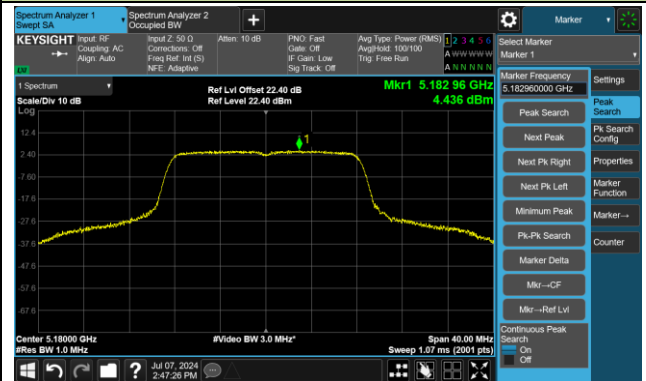

Channel 58 (5290MHz)

Channel 106 (5530MHz)

Channel 122 (5610MHz)

Channel 138 (5690MHz)

Channel 155 (5775MHz)

802.11a Power Spectral Density - Ant 2

Channel 36 (5180MHz)

Channel 44 (5220MHz)