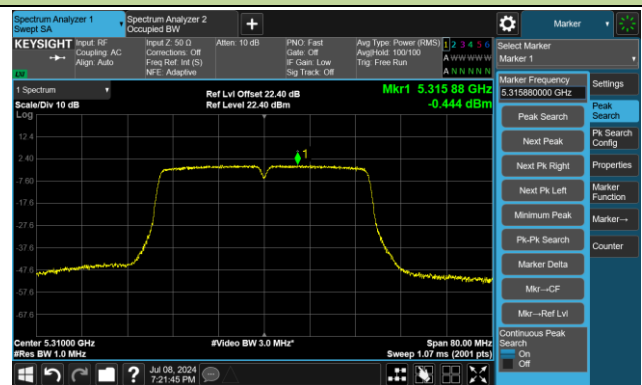

802.11ac-VHT40 Power Spectral Density - Ant 3

Channel 38 (5190MHz)

Channel 46 (5230MHz)

Channel 54 (5270MHz)

Channel 62 (5310MHz)

Channel 102 (5510MHz)

Channel 110 (5550MHz)

Channel 134 (5670MHz)

Channel 142(5710MHz)

802.11ac-VHT40 Power Spectral Density - Ant 3

Channel 151 (5755MHz)

Channel 159 (5795MHz)

802.11ac-VHT80 Power Spectral Density - Ant 3

Channel 42 (5210MHz)

Channel 58 (5290MHz)

Channel 106 (5530MHz)