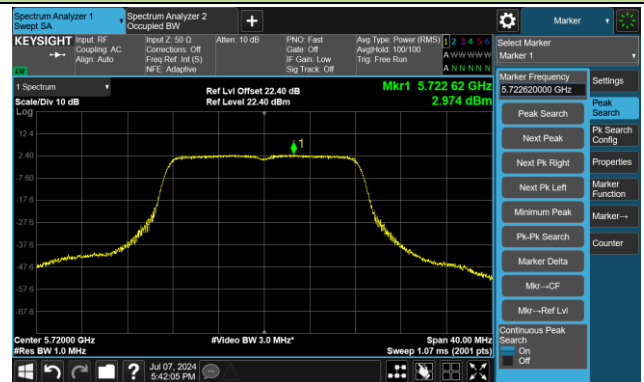

Channel 58 (5290MHz)

Channel 106 (5530MHz)

Channel 122 (5610MHz)

Channel 138 (5690MHz)

Channel 155 (5775MHz)

802.11a Power Spectral Density - Ant 2

Channel 36 (5180MHz)

Channel 44 (5220MHz)

Channel 48 (5240MHz)

Channel 52 (5260MHz)

Channel 60 (5300MHz)

Channel 64 (5320MHz)

Channel 100 (5500MHz)

Channel 116 (5580MHz)

802.11a Power Spectral Density - Ant 2

Channel 140 (5700MHz)

Channel 144(5720MHz)

Channel 149 (5745MHz)

Channel 157 (5785MHz)

Channel 165 (5825MHz)

802.11ac-VHT20 Power Spectral Density - Ant 2

Channel 36 (5180MHz)

Channel 44 (5220MHz)

Channel 48 (5240MHz)