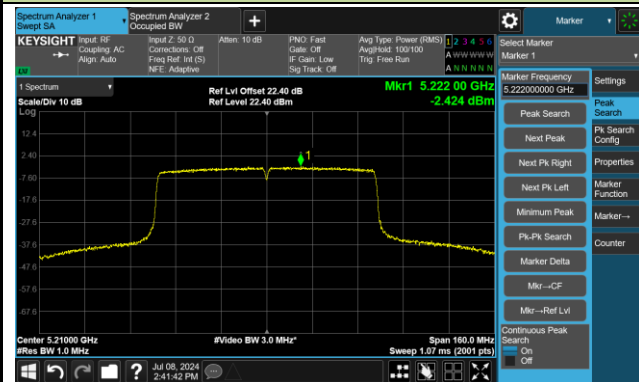

Channel 142(5710MHz)

802.11ac-VHT40 Power Spectral Density - Ant 3

Channel 151 (5755MHz)

Channel 159 (5795MHz)

802.11ac-VHT80 Power Spectral Density - Ant 3

Channel 42 (5210MHz)

Channel 58 (5290MHz)

Channel 106 (5530MHz)

Channel 122 (5610MHz)

Channel 138 (5690MHz)

Channel 155 (5775MHz)

802.11ax-HE20 Power Spectral Density - Ant 3

Channel 36 (5180MHz)

Channel 44 (5220MHz)

Channel 48 (5240MHz)

Channel 52 (5260MHz)