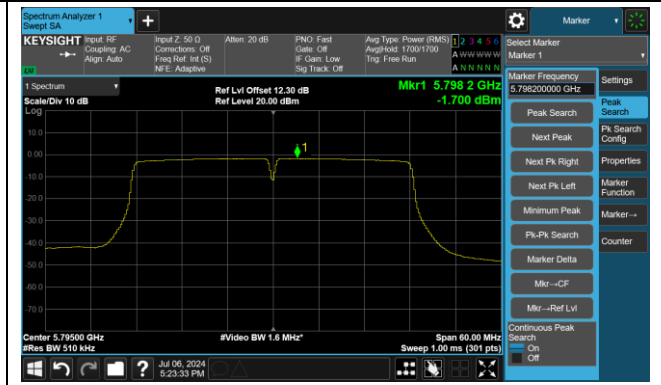

802.11ac-VHT40 Power Spectral Density - Ant 3

Channel 38 (5190MHz)

Channel 46 (5230MHz)

Channel 54 (5270MHz)

Channel 62 (5310MHz)

Channel 102 (5510MHz)

Channel 110 (5550MHz)

Channel 134 (5670MHz)

Channel 142(5710MHz)

802.11ac-VHT40 Power Spectral Density - Ant 3

Channel 151 (5755MHz)

Channel 159 (5795MHz)

802.11ac-VHT80 Power Spectral Density - Ant 3

Channel 42 (5210MHz)

Channel 58 (5290MHz)

Channel 106 (5530MHz)