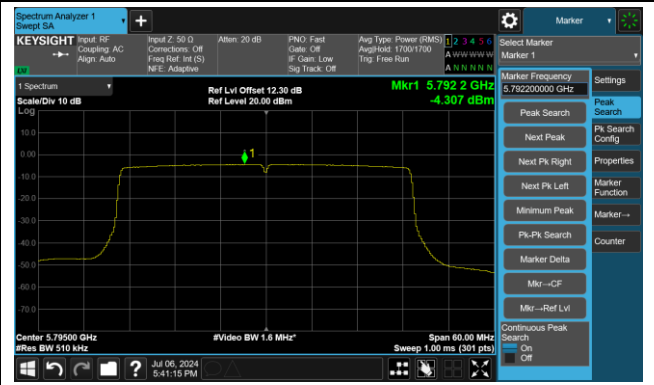

Channel 110 (5550MHz)

Channel 134 (5670MHz)

Channel 142(5710MHz)

802.11ax-HE40 Power Spectral Density - Ant 3

Channel 151 (5755MHz)

Channel 159 (5795MHz)

802.11ax-HE80 Power Spectral Density - Ant 3

Channel 42 (5210MHz)

Channel 58 (5290MHz)

Channel 106 (5530MHz)

Channel 122 (5610MHz)

Channel 138 (5690MHz)

Channel 155 (5775MHz)

802.11a Power Spectral Density - Ant 2

Channel 36 (5180MHz)

Channel 44 (5220MHz)