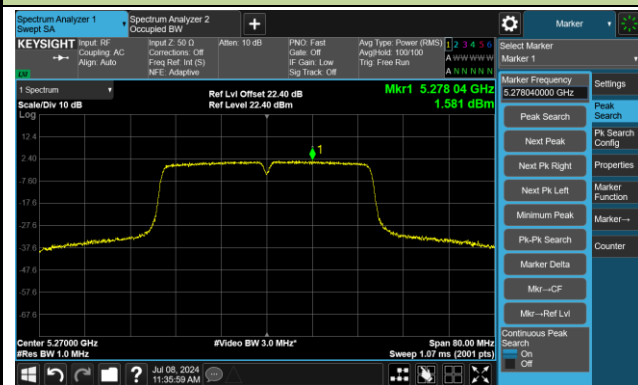

802.11ac-VHT40 Power Spectral Density - Ant 3

Channel 38 (5190MHz)

Channel 46 (5230MHz)

Channel 54 (5270MHz)

Channel 62 (5310MHz)

Channel 102 (5510MHz)

Channel 110 (5550MHz)

Channel 134 (5670MHz)

Channel 142(5710MHz)

802.11ac-VHT40 Power Spectral Density - Ant 3

Channel 151 (5755MHz)

Channel 159 (5795MHz)

802.11ac-VHT80 Power Spectral Density - Ant 3

Channel 42 (5210MHz)

Channel 58 (5290MHz)

Channel 106 (5530MHz)