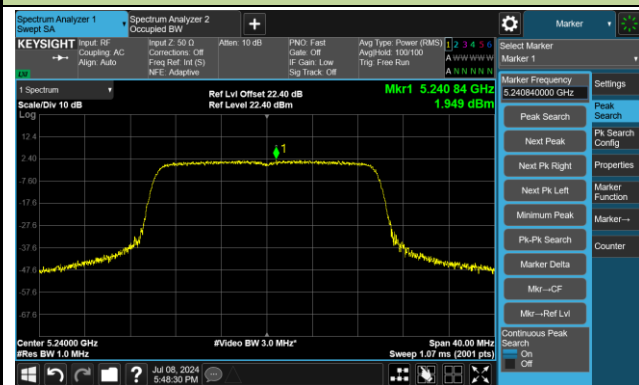

Channel 122 (5610MHz)

Channel 138 (5690MHz)

Channel 155 (5775MHz)

802.11ax-HE20 Power Spectral Density - Ant 3

Channel 36 (5180MHz)

Channel 44 (5220MHz)

Channel 48 (5240MHz)

Channel 52 (5260MHz)

Channel 60 (5300MHz)

Channel 64 (5320MHz)

Channel 100 (5500MHz)

Channel 116 (5580MHz)

802.11ax-HE20 Power Spectral Density - Ant 3

Channel 140 (5700MHz)

Channel 144(5720MHz)

Channel 149 (5745MHz)