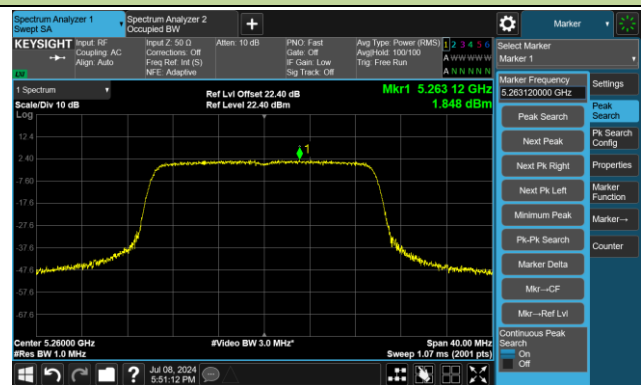

Channel 122 (5610MHz)

Channel 138 (5690MHz)

Channel 155 (5775MHz)

802.11ax-HE20 Power Spectral Density - Ant 3

Channel 36 (5180MHz)

Channel 44 (5220MHz)

Channel 48 (5240MHz)

Channel 52 (5260MHz)