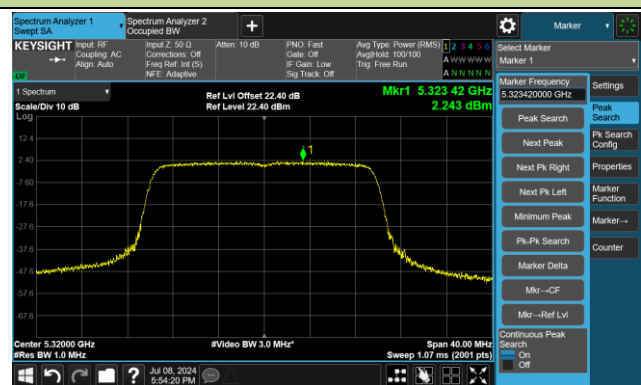

Channel 122 (5610MHz)

Channel 138 (5690MHz)

Channel 155 (5775MHz)

802.11ax-HE20 Power Spectral Density - Ant 3

Channel 36 (5180MHz)

Channel 44 (5220MHz)

Channel 48 (5240MHz)

Channel 52 (5260MHz)

Channel 60 (5300MHz)

Channel 64 (5320MHz)

Channel 100 (5500MHz)

Channel 116 (5580MHz)

802.11ax-HE20 Power Spectral Density - Ant 3

Channel 140 (5700MHz)

Channel 144(5720MHz)

Channel 149 (5745MHz)