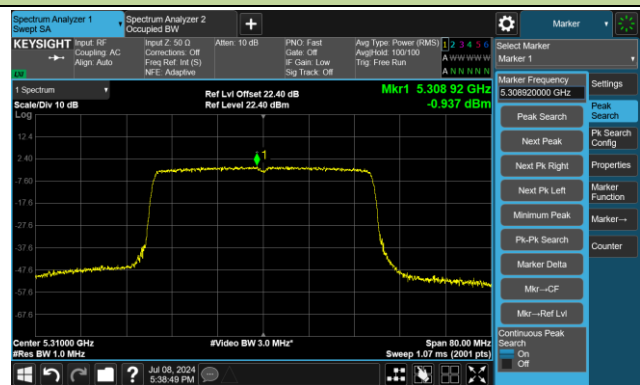

Channel 157 (5785MHz)

Channel 165 (5825MHz)

802.11ax-HE40 Power Spectral Density - Ant 3

Channel 38 (5190MHz)

Channel 46 (5230MHz)

Channel 54 (5270MHz)

Channel 62 (5310MHz)

Channel 102 (5510MHz)

Channel 110 (5550MHz)

Channel 134 (5670MHz)

Channel 142(5710MHz)

802.11ax-HE40 Power Spectral Density - Ant 3

Channel 151 (5755MHz)

Channel 159 (5795MHz)

802.11ax-HE80 Power Spectral Density - Ant 3

Channel 42 (5210MHz)