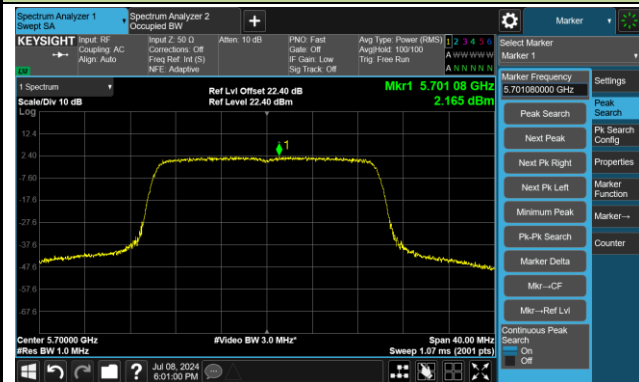

Channel 60 (5300MHz)

Channel 64 (5320MHz)

Channel 100 (5500MHz)

Channel 116 (5580MHz)

802.11ax-HE20 Power Spectral Density - Ant 3

Channel 140 (5700MHz)

Channel 144(5720MHz)

Channel 149 (5745MHz)

Channel 157 (5785MHz)

Channel 165 (5825MHz)

802.11ax-HE40 Power Spectral Density - Ant 3

Channel 38 (5190MHz)

Channel 46 (5230MHz)

Channel 54 (5270MHz)

Channel 62 (5310MHz)

Channel 102 (5510MHz)