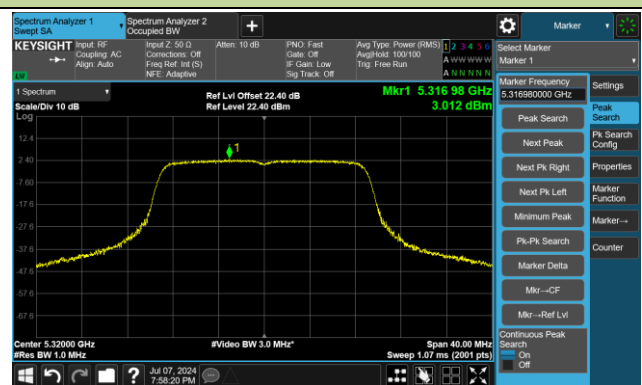

Channel 48 (5240MHz)

Channel 52 (5260MHz)

Channel 60 (5300MHz)

Channel 64 (5320MHz)

Channel 100 (5500MHz)

Channel 116 (5580MHz)

802.11a Power Spectral Density - Ant 2

Channel 140 (5700MHz)

Channel 144(5720MHz)

Channel 149 (5745MHz)

Channel 157 (5785MHz)

Channel 165 (5825MHz)

802.11ac-VHT20 Power Spectral Density - Ant 2

Channel 36 (5180MHz)

Channel 44 (5220MHz)

Channel 48 (5240MHz)

Channel 52 (5260MHz)

Channel 60 (5300MHz)

Channel 64 (5320MHz)

Channel 100 (5500MHz)

Channel 116 (5580MHz)

802.11ac-VHT20 Power Spectral Density - Ant 2

Channel 140 (5700MHz)

Channel 144(5720MHz)