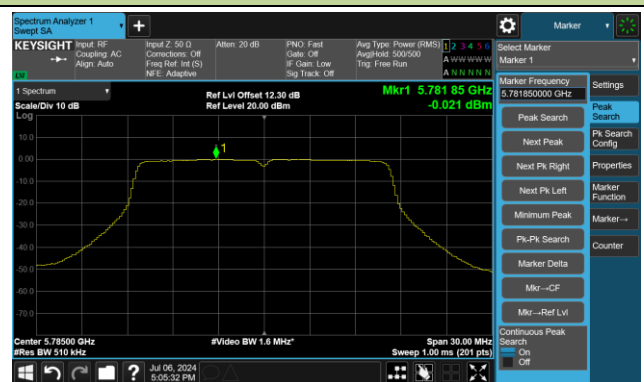

Channel 58 (5290MHz)

Channel 106 (5530MHz)

Channel 122 (5610MHz)

Channel 138 (5690MHz)

Channel 155 (5775MHz)

802.11a Power Spectral Density - Ant 2

Channel 36 (5180MHz)

Channel 44 (5220MHz)

Channel 48 (5240MHz)

Channel 52 (5260MHz)

Channel 60 (5300MHz)

Channel 64 (5320MHz)

Channel 100 (5500MHz)

Channel 116 (5580MHz)

802.11a Power Spectral Density - Ant 2

Channel 140 (5700MHz)

Channel 144(5720MHz)

Channel 149 (5745MHz)

Channel 157 (5785MHz)

Channel 165 (5825MHz)

802.11ac-VHT20 Power Spectral Density - Ant 2

Channel 36 (5180MHz)

Channel 44 (5220MHz)

Channel 48 (5240MHz)