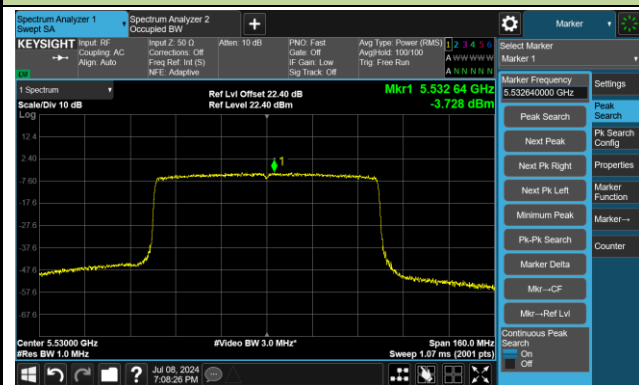

Channel 110 (5550MHz)

Channel 134 (5670MHz)

Channel 142(5710MHz)

802.11ax-HE40 Power Spectral Density - Ant 3

Channel 151 (5755MHz)

Channel 159 (5795MHz)

802.11ax-HE80 Power Spectral Density - Ant 3

Channel 42 (5210MHz)

Channel 58 (5290MHz)

Channel 106 (5530MHz)

Channel 122 (5610MHz)

Channel 138 (5690MHz)

Channel 155 (5775MHz)

802.11a Power Spectral Density - Ant 2

Channel 36 (5180MHz)

Channel 44 (5220MHz)