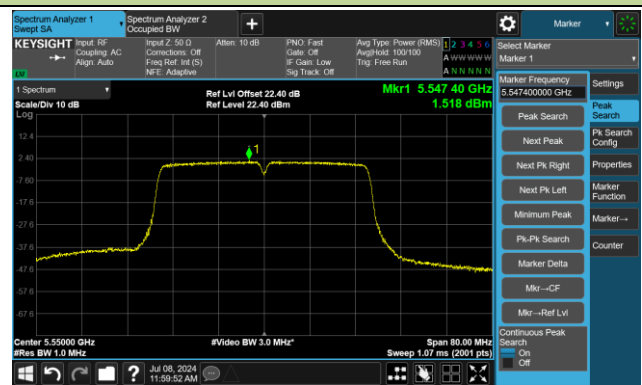

802.11ac-VHT40 Power Spectral Density - Ant 3

Channel 38 (5190MHz)

Channel 46 (5230MHz)

Channel 54 (5270MHz)

Channel 62 (5310MHz)

Channel 102 (5510MHz)

Channel 110 (5550MHz)

Channel 134 (5670MHz)

Channel 142(5710MHz)

802.11ac-VHT40 Power Spectral Density - Ant 3

Channel 151 (5755MHz)

Channel 159 (5795MHz)

802.11ac-VHT80 Power Spectral Density - Ant 3

Channel 42 (5210MHz)

Channel 58 (5290MHz)

Channel 106 (5530MHz)