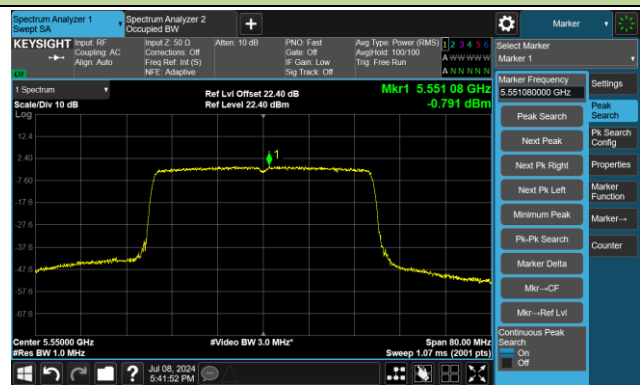

Channel 157 (5785MHz)

Channel 165 (5825MHz)

802.11ax-HE40 Power Spectral Density - Ant 3

Channel 38 (5190MHz)

Channel 46 (5230MHz)

Channel 54 (5270MHz)

Channel 62 (5310MHz)

Channel 102 (5510MHz)

Channel 110 (5550MHz)

Channel 134 (5670MHz)

Channel 142(5710MHz)

802.11ax-HE40 Power Spectral Density - Ant 3

Channel 151 (5755MHz)

Channel 159 (5795MHz)

802.11ax-HE80 Power Spectral Density - Ant 3

Channel 42 (5210MHz)