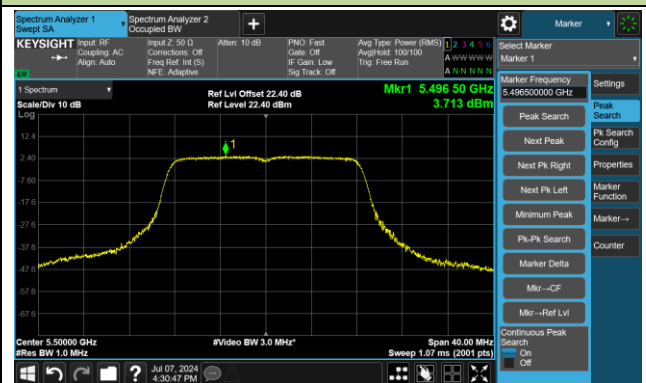

Channel 58 (5290MHz)

Channel 106 (5530MHz)

Channel 122 (5610MHz)

Channel 138 (5690MHz)

Channel 155 (5775MHz)

802.11a Power Spectral Density - Ant 2

Channel 36 (5180MHz)

Channel 44 (5220MHz)

Channel 48 (5240MHz)

Channel 52 (5260MHz)

Channel 60 (5300MHz)

Channel 64 (5320MHz)

Channel 100 (5500MHz)

Channel 116 (5580MHz)

802.11a Power Spectral Density - Ant 2

Channel 140 (5700MHz)

Channel 144(5720MHz)

Channel 149 (5745MHz)

Channel 157 (5785MHz)

Channel 165 (5825MHz)

802.11ac-VHT20 Power Spectral Density - Ant 2

Channel 36 (5180MHz)

Channel 44 (5220MHz)

Channel 48 (5240MHz)