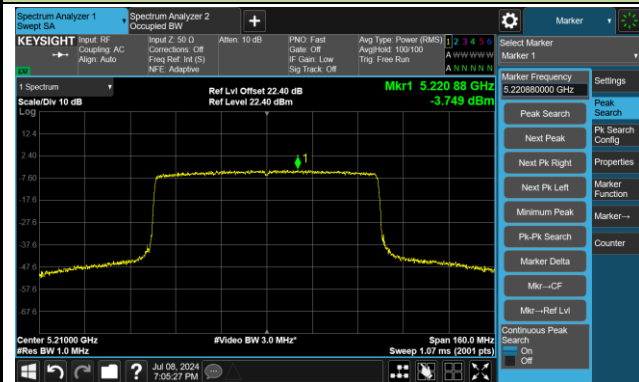

Channel 110 (5550MHz)

Channel 134 (5670MHz)

Channel 142(5710MHz)

802.11ax-HE40 Power Spectral Density - Ant 3

Channel 151 (5755MHz)

Channel 159 (5795MHz)

802.11ax-HE80 Power Spectral Density - Ant 3

Channel 42 (5210MHz)

Channel 58 (5290MHz)

Channel 106 (5530MHz)

Channel 122 (5610MHz)

Channel 138 (5690MHz)

Channel 155 (5775MHz)

802.11a Power Spectral Density - Ant 2

Channel 36 (5180MHz)

Channel 44 (5220MHz)