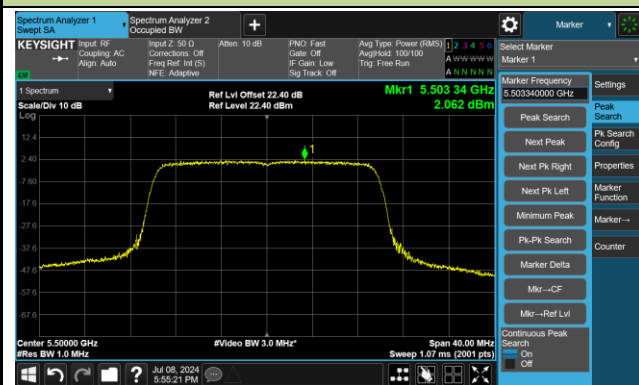

Channel 122 (5610MHz)

Channel 138 (5690MHz)

Channel 155 (5775MHz)

802.11ax-HE20 Power Spectral Density - Ant 3

Channel 36 (5180MHz)

Channel 44 (5220MHz)

Channel 48 (5240MHz)

Channel 52 (5260MHz)

Channel 60 (5300MHz)

Channel 64 (5320MHz)

Channel 100 (5500MHz)

Channel 116 (5580MHz)

802.11ax-HE20 Power Spectral Density - Ant 3

Channel 140 (5700MHz)

Channel 144(5720MHz)

Channel 149 (5745MHz)