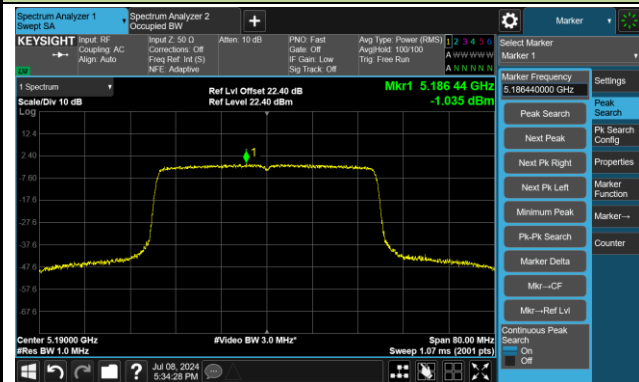

Channel 157 (5785MHz)

Channel 165 (5825MHz)

802.11ax-HE40 Power Spectral Density - Ant 3

Channel 38 (5190MHz)

Channel 46 (5230MHz)

Channel 54 (5270MHz)

Channel 62 (5310MHz)

Channel 102 (5510MHz)

Channel 110 (5550MHz)

Channel 134 (5670MHz)

Channel 142(5710MHz)

802.11ax-HE40 Power Spectral Density - Ant 3

Channel 151 (5755MHz)

Channel 159 (5795MHz)

802.11ax-HE80 Power Spectral Density - Ant 3

Channel 42 (5210MHz)