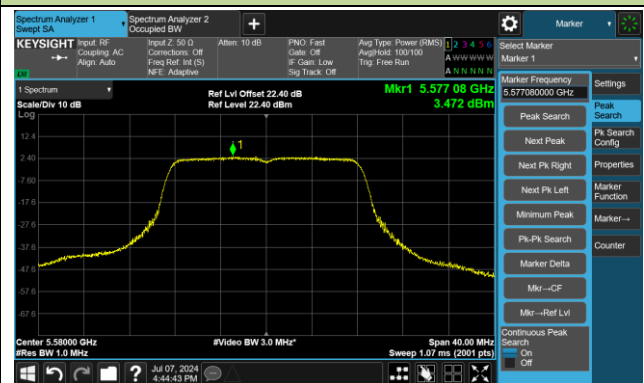

Channel 58 (5290MHz)

Channel 106 (5530MHz)

Channel 122 (5610MHz)

Channel 138 (5690MHz)

Channel 155 (5775MHz)

802.11a Power Spectral Density - Ant 2

Channel 36 (5180MHz)

Channel 44 (5220MHz)

Channel 48 (5240MHz)

Channel 52 (5260MHz)

Channel 60 (5300MHz)

Channel 64 (5320MHz)

Channel 100 (5500MHz)

Channel 116 (5580MHz)

802.11a Power Spectral Density - Ant 2

Channel 140 (5700MHz)

Channel 144(5720MHz)

Channel 149 (5745MHz)

Channel 157 (5785MHz)

Channel 165 (5825MHz)

802.11ac-VHT20 Power Spectral Density - Ant 2

Channel 36 (5180MHz)

Channel 44 (5220MHz)

Channel 48 (5240MHz)