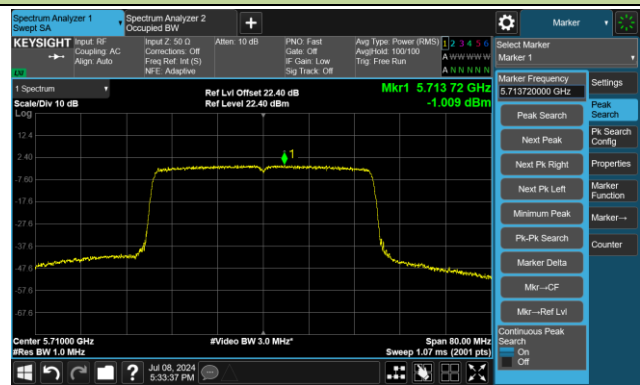

Channel 157 (5785MHz)

Channel 165 (5825MHz)

802.11ax-HE40 Power Spectral Density - Ant 3

Channel 38 (5190MHz)

Channel 46 (5230MHz)

Channel 54 (5270MHz)

Channel 62 (5310MHz)

Channel 102 (5510MHz)

Channel 110 (5550MHz)

Channel 134 (5670MHz)

Channel 142(5710MHz)

802.11ax-HE40 Power Spectral Density - Ant 3

Channel 151 (5755MHz)

Channel 159 (5795MHz)

802.11ax-HE80 Power Spectral Density - Ant 3

Channel 42 (5210MHz)