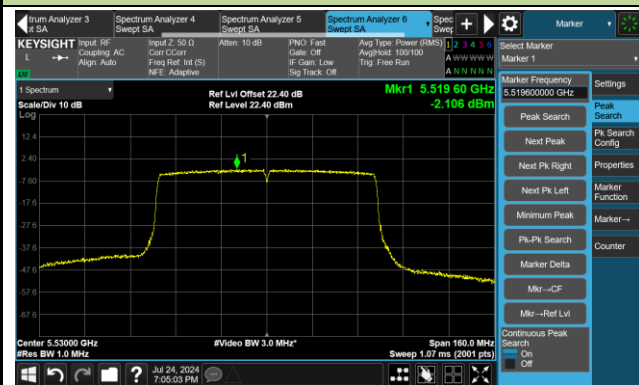

Channel 142(5710MHz)

802.11ac-VHT40 Power Spectral Density - Ant 3

Channel 151 (5755MHz)

Channel 159 (5795MHz)

802.11ac-VHT80 Power Spectral Density - Ant 3

Channel 42 (5210MHz)

Channel 58 (5290MHz)

Channel 106 (5530MHz)

Channel 122 (5610MHz)

Channel 138 (5690MHz)

Channel 155 (5775MHz)

802.11ax-HE20 Power Spectral Density - Ant 3

Channel 36 (5180MHz)

Channel 44 (5220MHz)

Channel 48 (5240MHz)

Channel 52 (5260MHz)