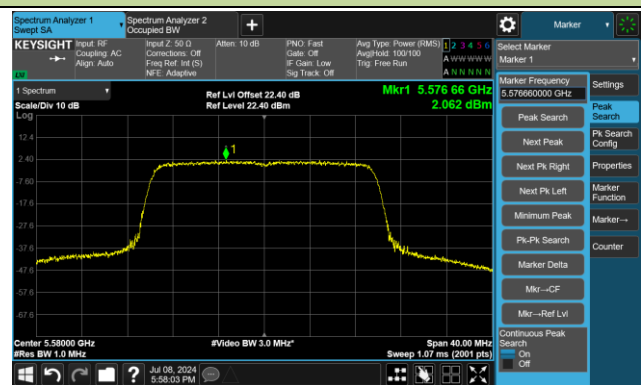

Channel 60 (5300MHz)

Channel 64 (5320MHz)

Channel 100 (5500MHz)

Channel 116 (5580MHz)

802.11ax-HE20 Power Spectral Density - Ant 3

Channel 140 (5700MHz)

Channel 144(5720MHz)

Channel 149 (5745MHz)

Channel 157 (5785MHz)

Channel 165 (5825MHz)

802.11ax-HE40 Power Spectral Density - Ant 3

Channel 38 (5190MHz)

Channel 46 (5230MHz)

Channel 54 (5270MHz)

Channel 62 (5310MHz)

Channel 102 (5510MHz)