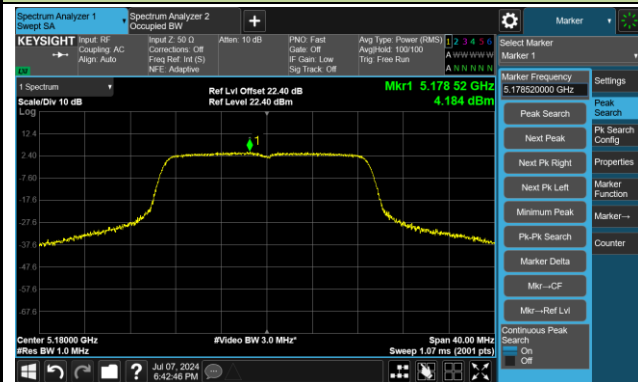

Channel 144(5720MHz)

Channel 149 (5745MHz)

Channel 157 (5785MHz)

Channel 165 (5825MHz)

802.11ac-VHT20 Power Spectral Density - Ant 2

Channel 36 (5180MHz)

Channel 44 (5220MHz)

Channel 48 (5240MHz)