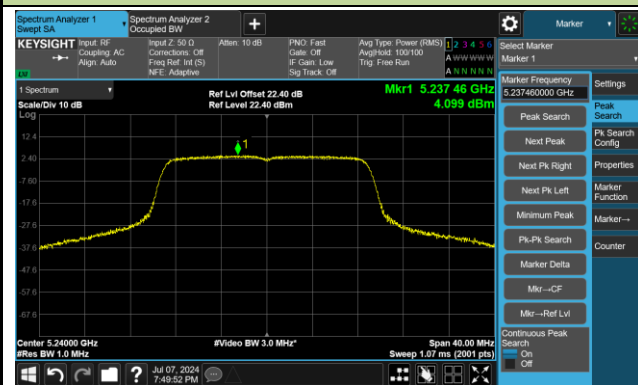

Channel 144(5720MHz)

Channel 149 (5745MHz)

Channel 157 (5785MHz)

Channel 165 (5825MHz)

802.11ac-VHT20 Power Spectral Density - Ant 2

Channel 36 (5180MHz)

Channel 44 (5220MHz)

Channel 48 (5240MHz)