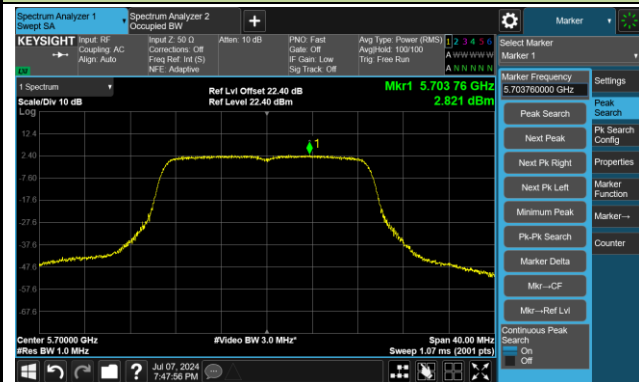

Channel 144(5720MHz)

Channel 149 (5745MHz)

Channel 157 (5785MHz)

Channel 165 (5825MHz)

802.11ac-VHT20 Power Spectral Density - Ant 2

Channel 36 (5180MHz)

Channel 44 (5220MHz)

Channel 48 (5240MHz)

Channel 52 (5260MHz)

Channel 60 (5300MHz)

Channel 64 (5320MHz)

Channel 100 (5500MHz)

Channel 116 (5580MHz)

802.11ac-VHT20 Power Spectral Density - Ant 2

Channel 140 (5700MHz)

Channel 144(5720MHz)

Channel 149 (5745MHz)

Channel 157 (5785MHz)

Channel 165 (5825MHz)