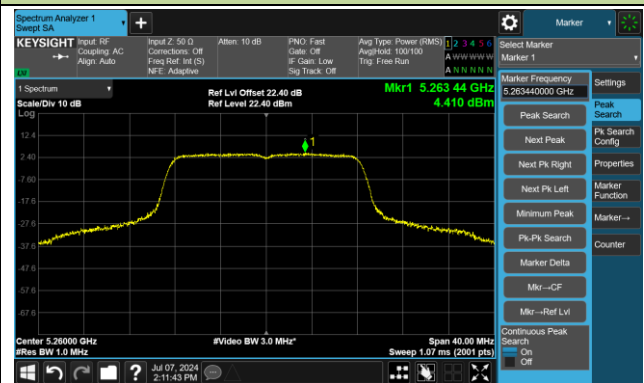

Channel 52 (5260MHz)