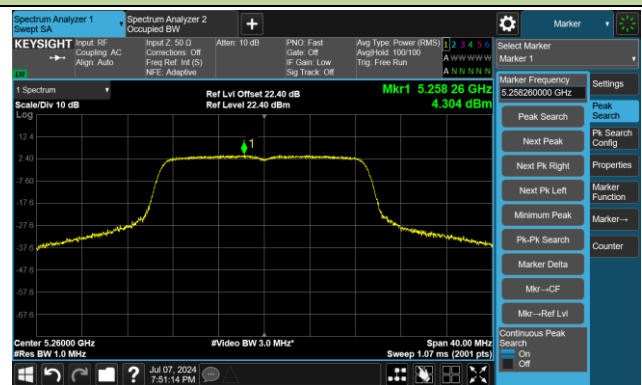

Channel 144(5720MHz)

Channel 149 (5745MHz)

Channel 157 (5785MHz)

Channel 165 (5825MHz)

802.11ac-VHT20 Power Spectral Density - Ant 2

Channel 36 (5180MHz)

Channel 44 (5220MHz)

Channel 48 (5240MHz)

Channel 52 (5260MHz)

Channel 60 (5300MHz)

Channel 64 (5320MHz)

Channel 100 (5500MHz)

Channel 116 (5580MHz)

802.11ac-VHT20 Power Spectral Density - Ant 2

Channel 140 (5700MHz)

Channel 144(5720MHz)