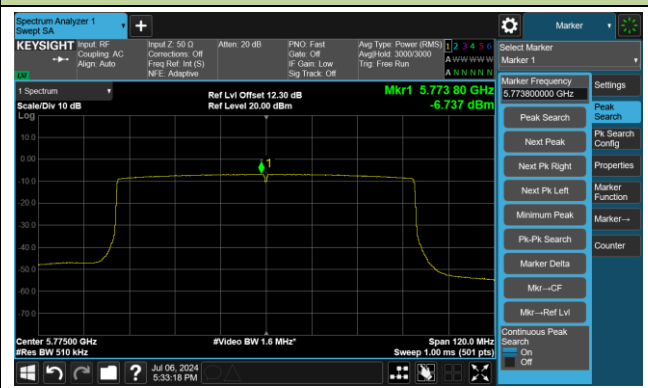

Channel 58 (5290MHz)

Channel 106 (5530MHz)

Channel 122 (5610MHz)

Channel 138 (5690MHz)

Channel 155 (5775MHz)

802.11a Power Spectral Density - Ant 2

Channel 36 (5180MHz)

Channel 44 (5220MHz)

Channel 48 (5240MHz)

Channel 52 (5260MHz)

Channel 60 (5300MHz)

Channel 64 (5320MHz)

Channel 100 (5500MHz)

Channel 116 (5580MHz)

802.11a Power Spectral Density - Ant 2

Channel 140 (5700MHz)