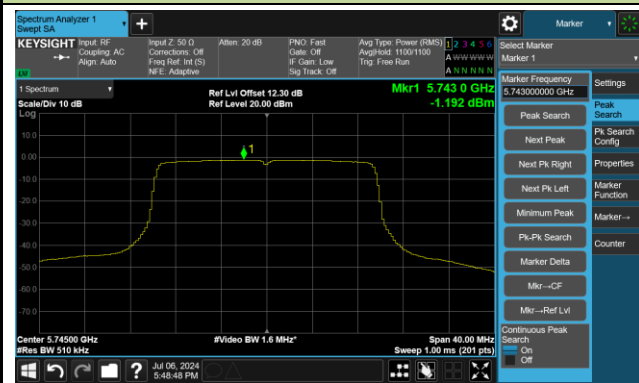

Channel 60 (5300MHz)

Channel 64 (5320MHz)

Channel 100 (5500MHz)

Channel 116 (5580MHz)

802.11ax-HE20 Power Spectral Density - Ant 3

Channel 140 (5700MHz)

Channel 144(5720MHz)

Channel 149 (5745MHz)

Channel 157 (5785MHz)

Channel 165 (5825MHz)

802.11ax-HE40 Power Spectral Density - Ant 3

Channel 38 (5190MHz)

Channel 46 (5230MHz)

Channel 54 (5270MHz)

Channel 62 (5310MHz)

Channel 102 (5510MHz)