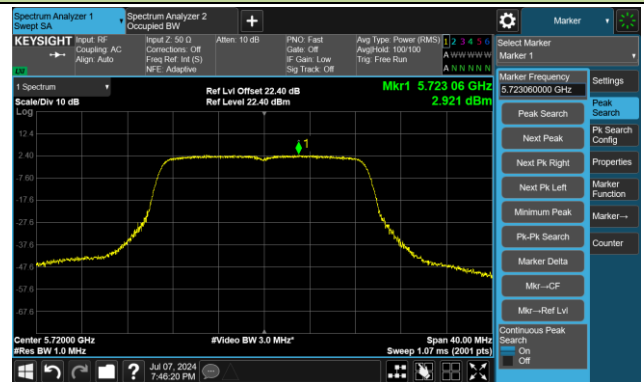

Channel 144(5720MHz)

Channel 149 (5745MHz)

Channel 157 (5785MHz)

Channel 165 (5825MHz)

802.11ac-VHT20 Power Spectral Density - Ant 2

Channel 36 (5180MHz)

Channel 44 (5220MHz)

Channel 48 (5240MHz)

Channel 52 (5260MHz)

Channel 60 (5300MHz)

Channel 64 (5320MHz)

Channel 100 (5500MHz)

Channel 116 (5580MHz)

802.11ac-VHT20 Power Spectral Density - Ant 2

Channel 140 (5700MHz)

Channel 144(5720MHz)

Channel 149 (5745MHz)

Channel 157 (5785MHz)

Channel 165 (5825MHz)