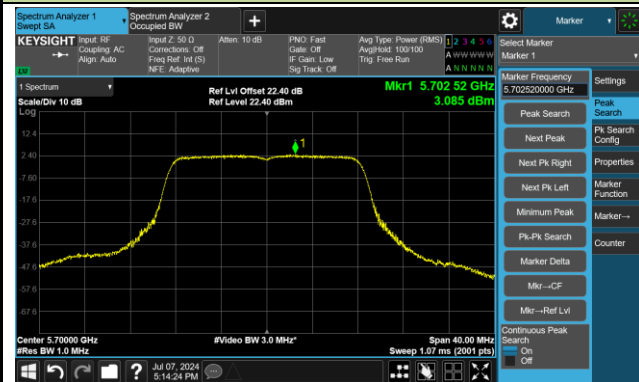

Channel 58 (5290MHz)

Channel 106 (5530MHz)

Channel 122 (5610MHz)

Channel 138 (5690MHz)

Channel 155 (5775MHz)

802.11a Power Spectral Density - Ant 2

Channel 36 (5180MHz)

Channel 44 (5220MHz)

Channel 48 (5240MHz)

Channel 52 (5260MHz)

Channel 60 (5300MHz)

Channel 64 (5320MHz)

Channel 100 (5500MHz)

Channel 116 (5580MHz)

802.11a Power Spectral Density - Ant 2

Channel 140 (5700MHz)

Channel 144(5720MHz)

Channel 149 (5745MHz)

Channel 157 (5785MHz)

Channel 165 (5825MHz)

802.11ac-VHT20 Power Spectral Density - Ant 2

Channel 36 (5180MHz)

Channel 44 (5220MHz)

Channel 48 (5240MHz)