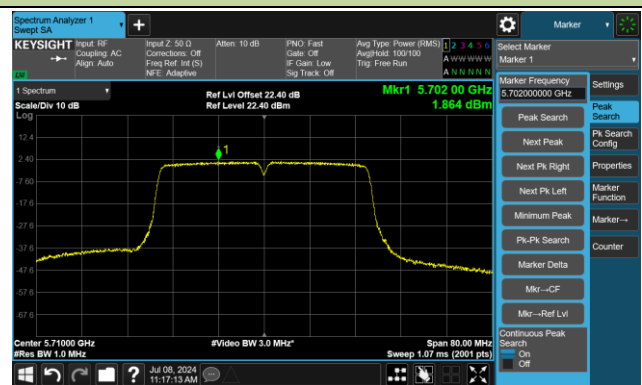

802.11ac-VHT40 Power Spectral Density - Ant 3

Channel 38 (5190MHz)

Channel 46 (5230MHz)

Channel 54 (5270MHz)

Channel 62 (5310MHz)

Channel 102 (5510MHz)

Channel 110 (5550MHz)

Channel 134 (5670MHz)

Channel 142(5710MHz)

802.11ac-VHT40 Power Spectral Density - Ant 3

Channel 151 (5755MHz)

Channel 159 (5795MHz)

802.11ac-VHT80 Power Spectral Density - Ant 3

Channel 42 (5210MHz)

Channel 58 (5290MHz)

Channel 106 (5530MHz)