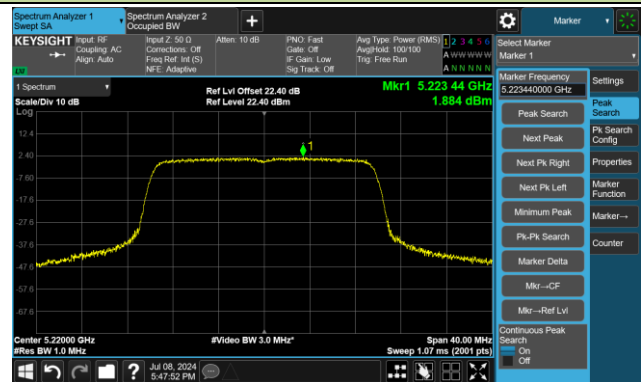

Channel 122 (5610MHz)

Channel 138 (5690MHz)

Channel 155 (5775MHz)

802.11ax-HE20 Power Spectral Density - Ant 3

Channel 36 (5180MHz)

Channel 44 (5220MHz)

Channel 48 (5240MHz)

Channel 52 (5260MHz)

Channel 60 (5300MHz)

Channel 64 (5320MHz)

Channel 100 (5500MHz)

Channel 116 (5580MHz)

802.11ax-HE20 Power Spectral Density - Ant 3

Channel 140 (5700MHz)

Channel 144(5720MHz)

Channel 149 (5745MHz)