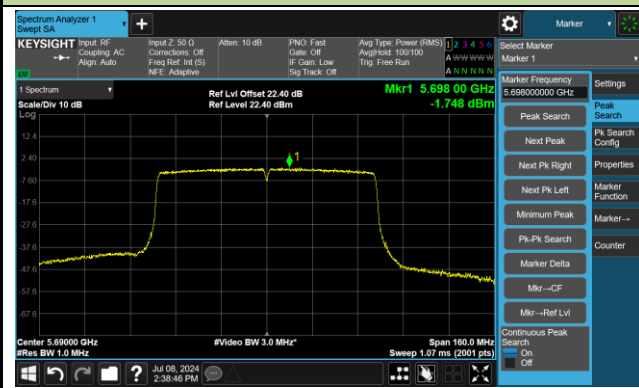

Channel 142(5710MHz)

802.11ac-VHT40 Power Spectral Density - Ant 3

Channel 151 (5755MHz)

Channel 159 (5795MHz)

802.11ac-VHT80 Power Spectral Density - Ant 3

Channel 42 (5210MHz)

Channel 58 (5290MHz)

Channel 106 (5530MHz)

Channel 122 (5610MHz)

Channel 138 (5690MHz)

Channel 155 (5775MHz)

802.11ax-HE20 Power Spectral Density - Ant 3

Channel 36 (5180MHz)

Channel 44 (5220MHz)

Channel 48 (5240MHz)

Channel 52 (5260MHz)