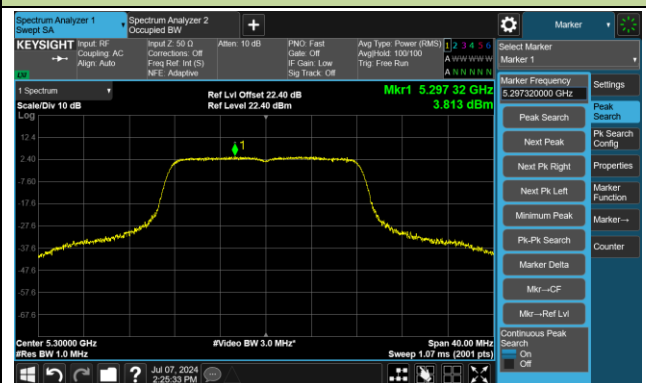

Channel 60 (5300MHz)