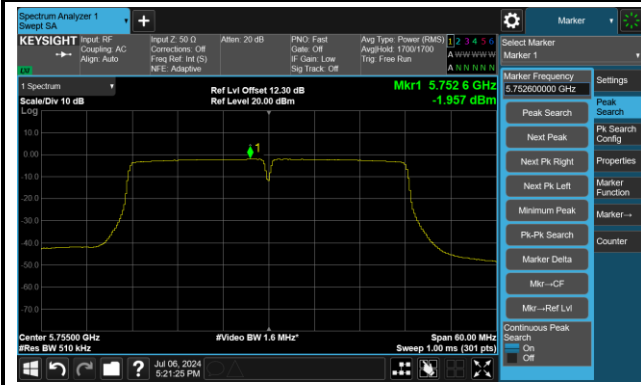

802.11ac-VHT40 Power Spectral Density - Ant 3

Channel 38 (5190MHz)

Channel 46 (5230MHz)

Channel 54 (5270MHz)

Channel 62 (5310MHz)

Channel 102 (5510MHz)

Channel 110 (5550MHz)

Channel 134 (5670MHz)

Channel 142(5710MHz)

802.11ac-VHT40 Power Spectral Density - Ant 3

Channel 151 (5755MHz)

Channel 159 (5795MHz)

802.11ac-VHT80 Power Spectral Density - Ant 3

Channel 42 (5210MHz)

Channel 58 (5290MHz)

Channel 106 (5530MHz)