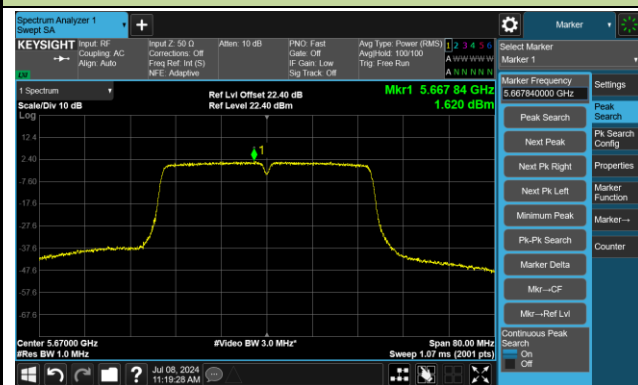

802.11ac-VHT40 Power Spectral Density - Ant 3

Channel 38 (5190MHz)

Channel 46 (5230MHz)

Channel 54 (5270MHz)

Channel 62 (5310MHz)

Channel 102 (5510MHz)

Channel 110 (5550MHz)

Channel 134 (5670MHz)

Channel 142(5710MHz)

802.11ac-VHT40 Power Spectral Density - Ant 3

Channel 151 (5755MHz)

Channel 159 (5795MHz)

802.11ac-VHT80 Power Spectral Density - Ant 3

Channel 42 (5210MHz)

Channel 58 (5290MHz)

Channel 106 (5530MHz)