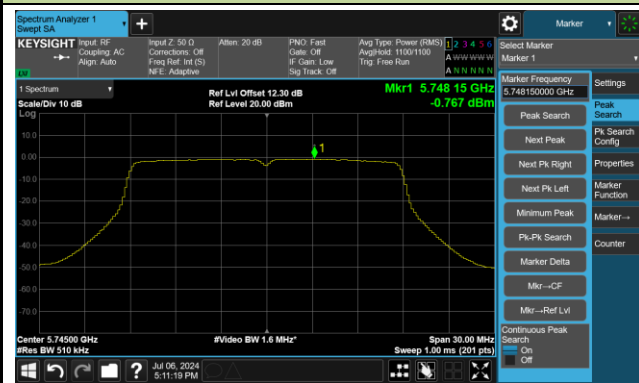

Channel 144(5720MHz)

Channel 149 (5745MHz)

Channel 157 (5785MHz)

Channel 165 (5825MHz)

802.11ac-VHT20 Power Spectral Density - Ant 2

Channel 36 (5180MHz)

Channel 44 (5220MHz)

Channel 48 (5240MHz)

Channel 52 (5260MHz)

Channel 60 (5300MHz)

Channel 64 (5320MHz)

Channel 100 (5500MHz)

Channel 116 (5580MHz)

802.11ac-VHT20 Power Spectral Density - Ant 2

Channel 140 (5700MHz)

Channel 144(5720MHz)

Channel 149 (5745MHz)

Channel 157 (5785MHz)

Channel 165 (5825MHz)