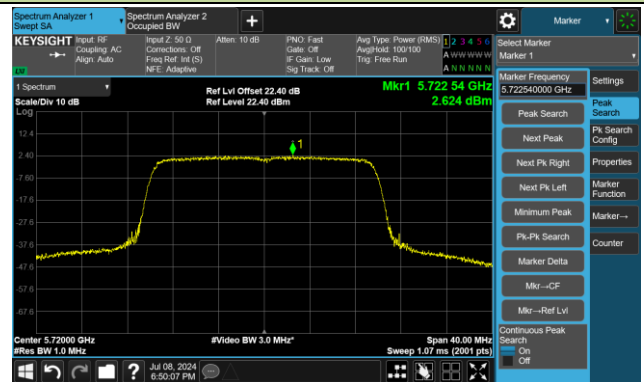

Channel 60 (5300MHz)

Channel 64 (5320MHz)

Channel 100 (5500MHz)

Channel 116 (5580MHz)

802.11ax-HE20 Power Spectral Density - Ant 3

Channel 140 (5700MHz)

Channel 144(5720MHz)

Channel 149 (5745MHz)

Channel 157 (5785MHz)

Channel 165 (5825MHz)

802.11ax-HE40 Power Spectral Density - Ant 3

Channel 38 (5190MHz)

Channel 46 (5230MHz)

Channel 54 (5270MHz)

Channel 62 (5310MHz)

Channel 102 (5510MHz)