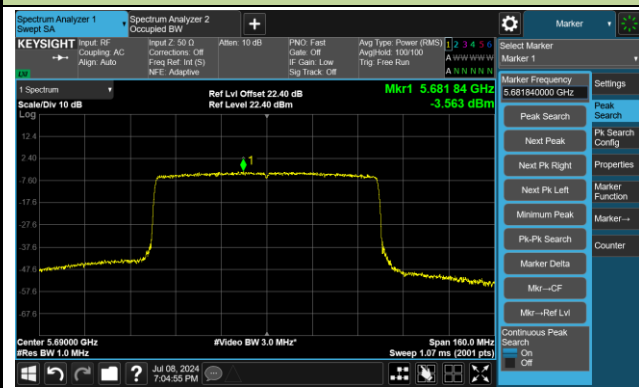

Channel 58 (5290MHz)

Channel 106 (5530MHz)

Channel 122 (5610MHz)

Channel 138 (5690MHz)

Channel 155 (5775MHz)

802.11a Power Spectral Density - Ant 2

Channel 36 (5180MHz)

Channel 44 (5220MHz)