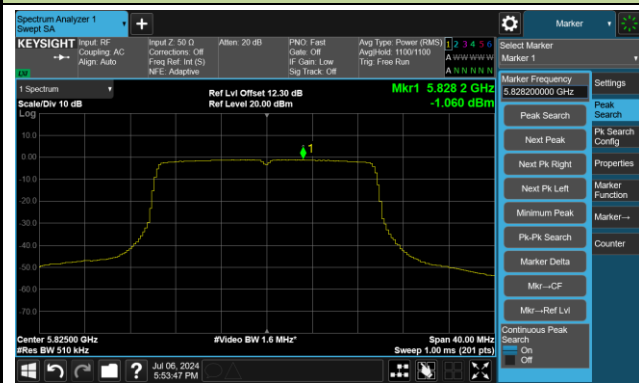

Channel 60 (5300MHz)

Channel 64 (5320MHz)

Channel 100 (5500MHz)

Channel 116 (5580MHz)

802.11ax-HE20 Power Spectral Density - Ant 3

Channel 140 (5700MHz)

Channel 144(5720MHz)

Channel 149 (5745MHz)

Channel 157 (5785MHz)

Channel 165 (5825MHz)

802.11ax-HE40 Power Spectral Density - Ant 3

Channel 38 (5190MHz)

Channel 46 (5230MHz)

Channel 54 (5270MHz)

Channel 62 (5310MHz)

Channel 102 (5510MHz)