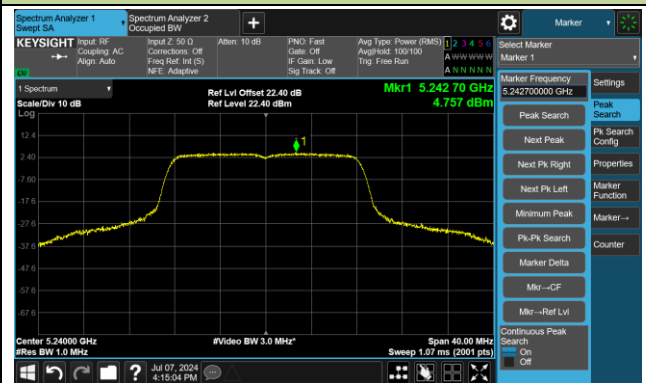

Channel 48 (5240MHz)