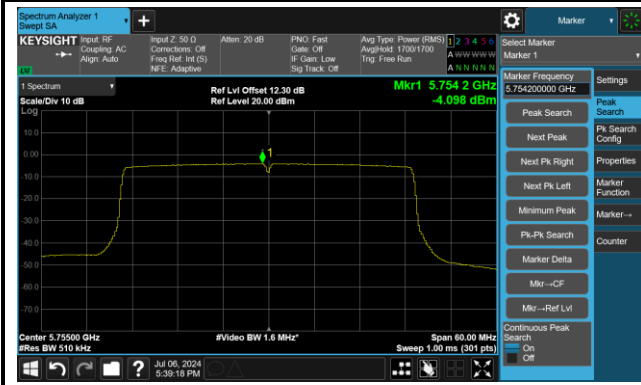

Channel 110 (5550MHz)

Channel 134 (5670MHz)

Channel 142(5710MHz)

802.11ax-HE40 Power Spectral Density - Ant 3

Channel 151 (5755MHz)

Channel 159 (5795MHz)

802.11ax-HE80 Power Spectral Density - Ant 3

Channel 42 (5210MHz)

Channel 58 (5290MHz)

Channel 106 (5530MHz)

Channel 122 (5610MHz)

Channel 138 (5690MHz)

Channel 155 (5775MHz)

802.11a Power Spectral Density - Ant 2

Channel 36 (5180MHz)

Channel 44 (5220MHz)