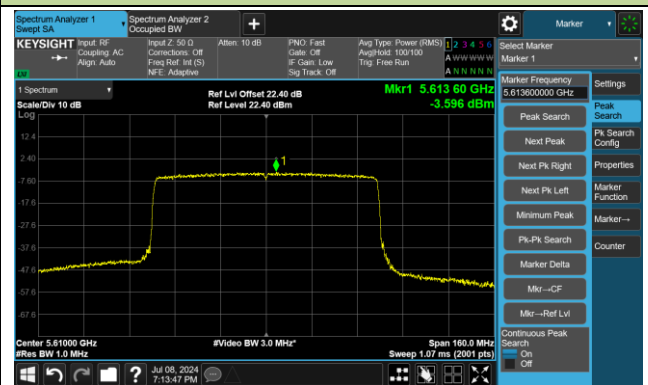

Channel 110 (5550MHz)

Channel 134 (5670MHz)

Channel 142(5710MHz)

802.11ax-HE40 Power Spectral Density - Ant 3

Channel 151 (5755MHz)

Channel 159 (5795MHz)

802.11ax-HE80 Power Spectral Density - Ant 3

Channel 42 (5210MHz)

Channel 58 (5290MHz)

Channel 106 (5530MHz)

Channel 122 (5610MHz)

Channel 138 (5690MHz)

Channel 155 (5775MHz)

802.11a Power Spectral Density - Ant 2

Channel 36 (5180MHz)

Channel 44 (5220MHz)