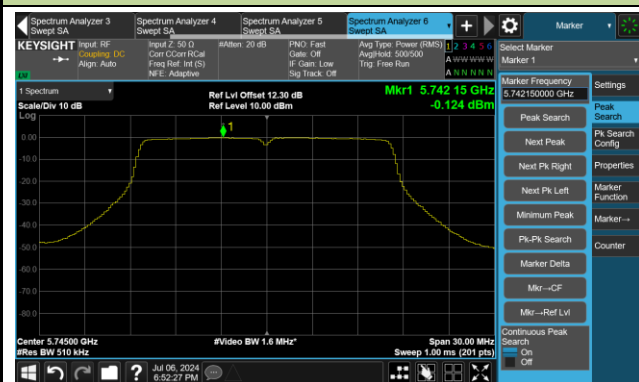

Channel 58 (5290MHz)

Channel 106 (5530MHz)

Channel 122 (5610MHz)

Channel 138 (5690MHz)

Channel 155 (5775MHz)

802.11a Power Spectral Density - Ant 2

Channel 36 (5180MHz)

Channel 44 (5220MHz)

Channel 48 (5240MHz)

Channel 52 (5260MHz)

Channel 60 (5300MHz)

Channel 64 (5320MHz)

Channel 100 (5500MHz)

Channel 116 (5580MHz)

802.11a Power Spectral Density - Ant 2

Channel 140 (5700MHz)

Channel 144(5720MHz)

Channel 149 (5745MHz)

Channel 157 (5785MHz)

Channel 165 (5825MHz)

802.11ac-VHT20 Power Spectral Density - Ant 2

Channel 36 (5180MHz)

Channel 44 (5220MHz)

Channel 48 (5240MHz)