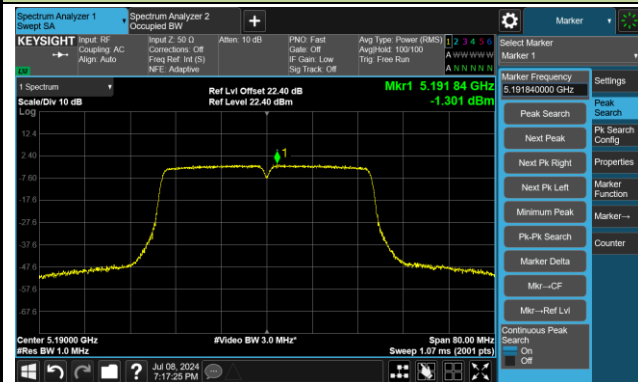

802.11ac-VHT40 Power Spectral Density - Ant 3

Channel 38 (5190MHz)

Channel 46 (5230MHz)

Channel 54 (5270MHz)

Channel 62 (5310MHz)

Channel 102 (5510MHz)

Channel 110 (5550MHz)

Channel 134 (5670MHz)

Channel 142(5710MHz)

802.11ac-VHT40 Power Spectral Density - Ant 3

Channel 151 (5755MHz)

Channel 159 (5795MHz)

802.11ac-VHT80 Power Spectral Density - Ant 3

Channel 42 (5210MHz)

Channel 58 (5290MHz)

Channel 106 (5530MHz)