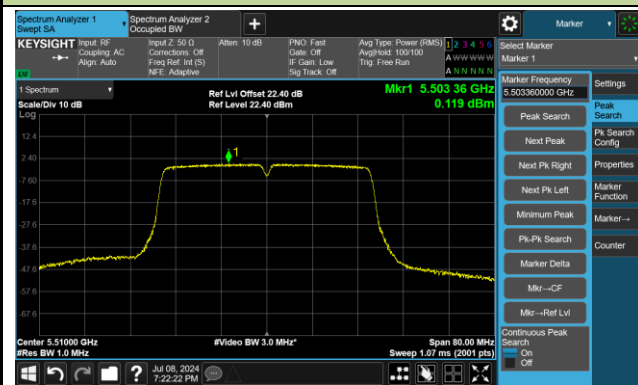

802.11ac-VHT40 Power Spectral Density - Ant 3

Channel 38 (5190MHz)

Channel 46 (5230MHz)

Channel 54 (5270MHz)

Channel 62 (5310MHz)

Channel 102 (5510MHz)

Channel 110 (5550MHz)

Channel 134 (5670MHz)

Channel 142(5710MHz)

802.11ac-VHT40 Power Spectral Density - Ant 3

Channel 151 (5755MHz)

Channel 159 (5795MHz)

802.11ac-VHT80 Power Spectral Density - Ant 3

Channel 42 (5210MHz)

Channel 58 (5290MHz)

Channel 106 (5530MHz)