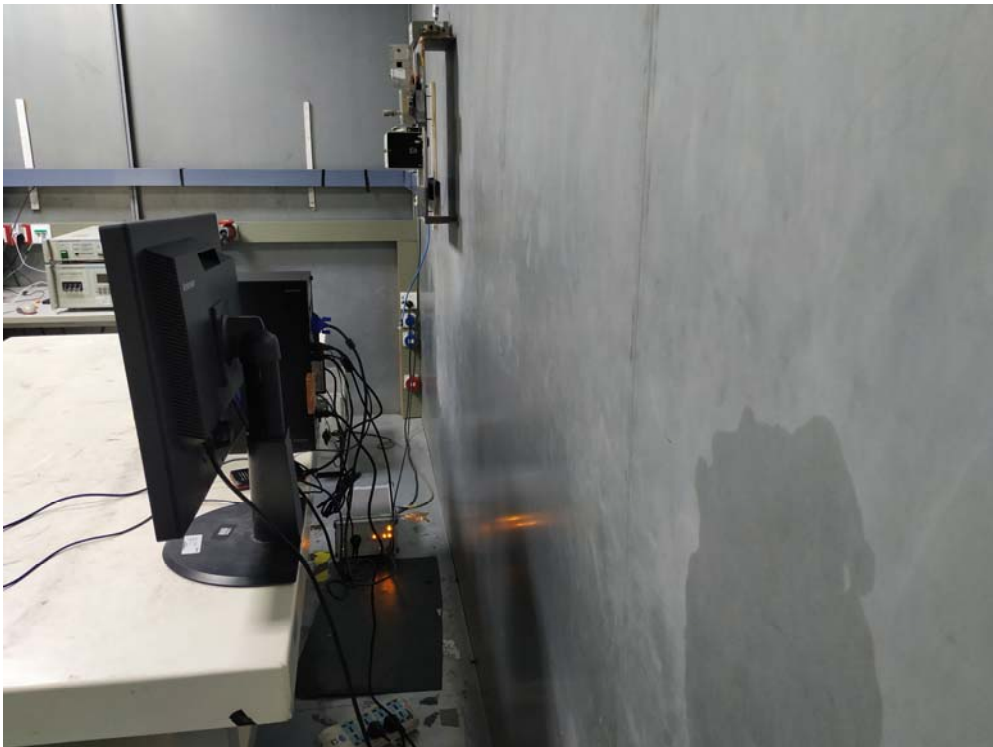

FCC Part15.247&IC Test Setup Photograph

Test Mode: Mode 1

Description: Front View of Conducted emission Test Setup

Test Mode: Mode 1

Description: Side View of Conducted emission Test Setup

Description: Radiated emission(Below 1G)

Description: Radiated emission(1-18G)

Description: Radiated emission(18-40G)