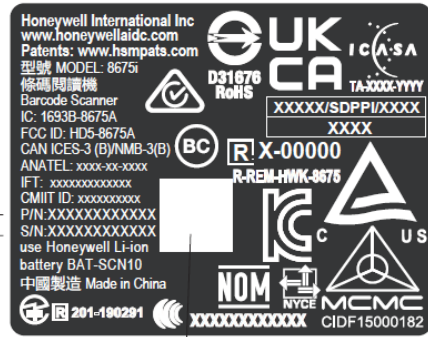

# Label Location

FCC ID: HD5-8675A

HUMAN READ OF SERIAL #  
HUMAN READ OF PART #/PER BOM

QR code for PN/SN

Material No.:50181181-001  
Scale:1.0