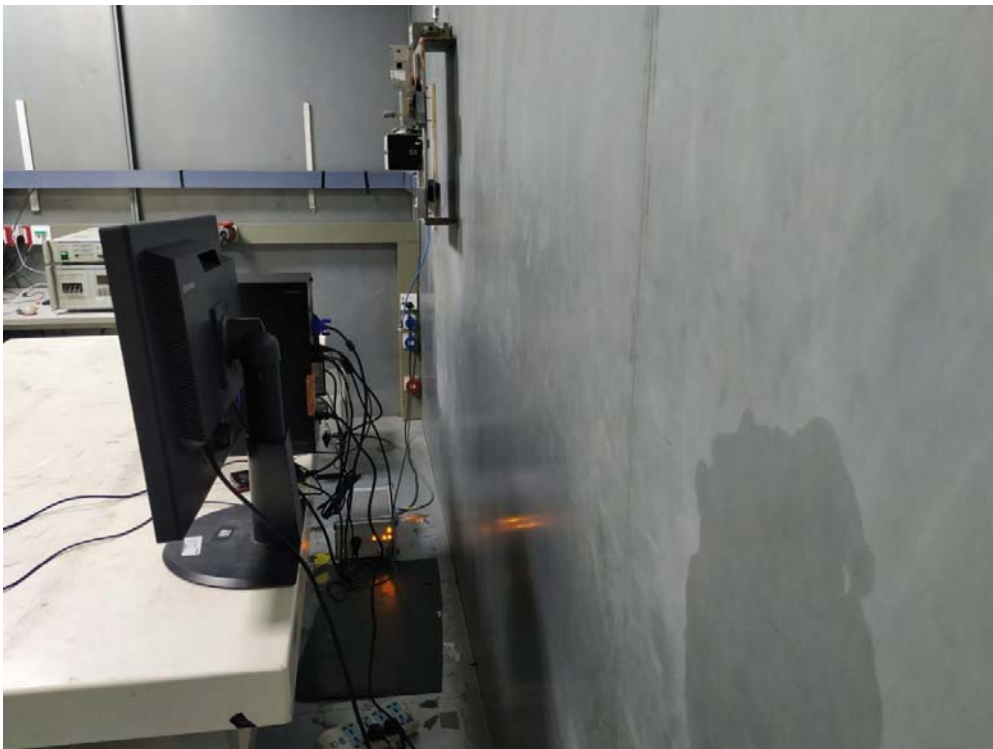

FCC Part15.247&IC Test Setup Photograph

Test Mode: Mode 1

Description: Front View of Conducted emission Test Setup

Test Mode: Mode 1

Description: Side View of Conducted emission Test Setup

Description: Radiated emission(Below 1G)

Description: Radiated emission(1-18G)

Description: Radiated emission(18-40G)