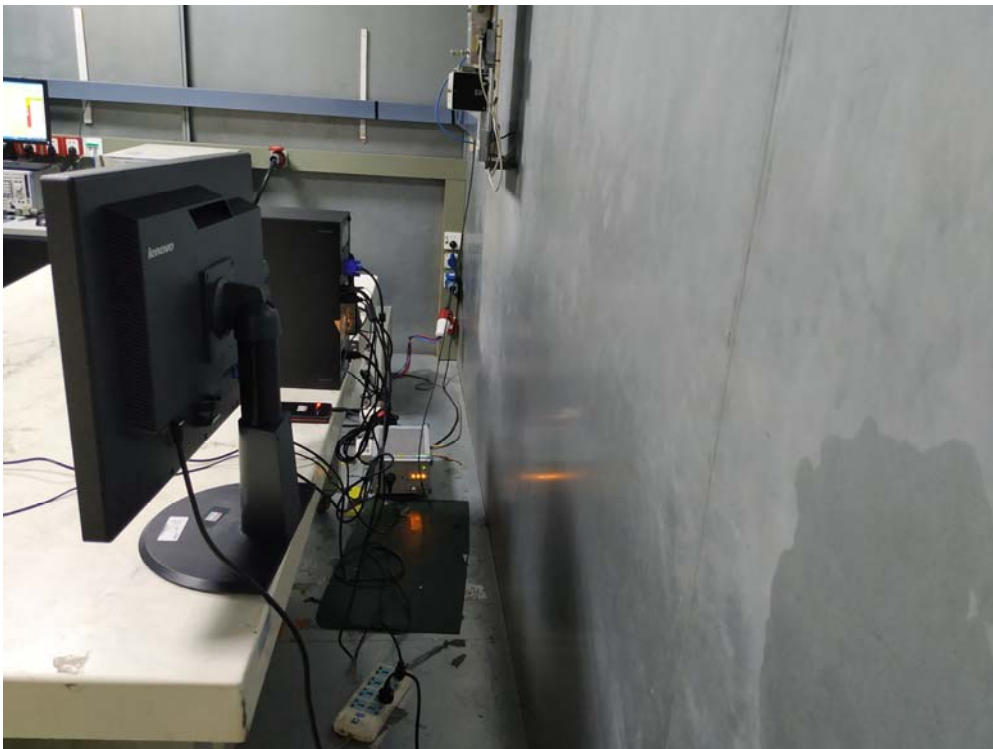

FCC Part15.247&IC Test Setup Photograph

Test Mode: Mode 1

Description: Front View of Conducted emission Test Setup

Test Mode: Mode 1

Description: Side View of Conducted emission Test Setup

Description: Radiated emission(Below 1G)

Description: Radiated emission(1-18G)

Description: Radiated emission(18-40G)