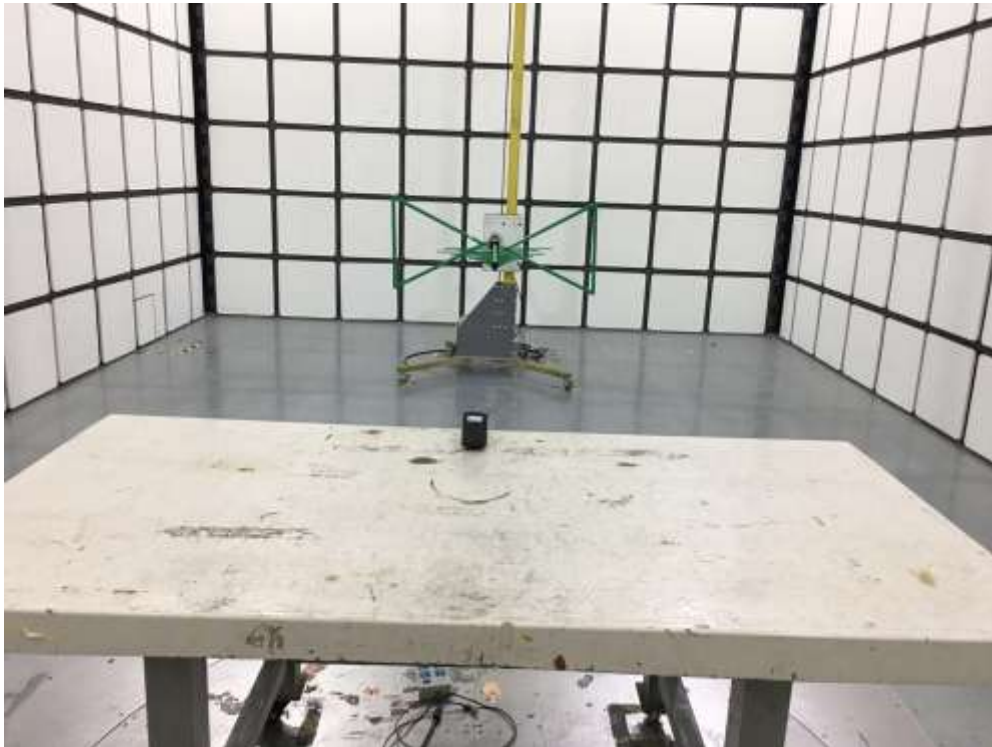

FCC Part15.247&IC Test Setup Photograph

Description: Front View of Conducted emission Test Setup

Description: Side View of Conducted emission Test Setup

Description: Radiated Emission Test Setup for Below 1GHz

Description: Radiated Emission Test Setup for 1~18GHz

Description: Radiated Emission Test Setup for Above 18GHz