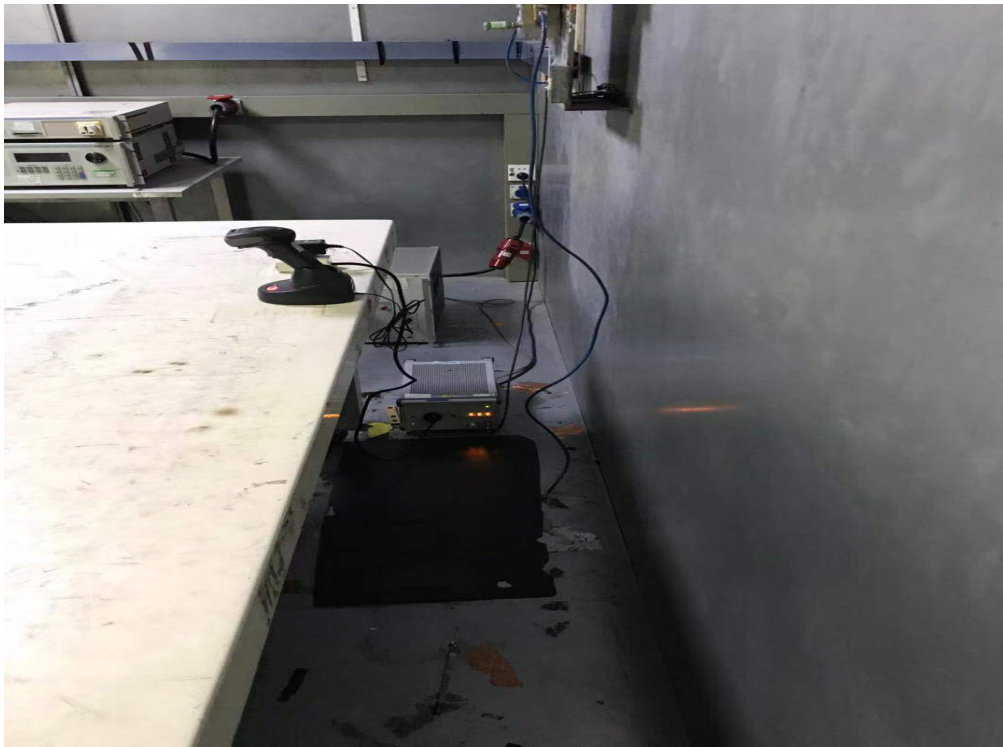

FCC Part15.247&IC Test Setup Photograph

Test Mode: Mode 1

Description: Front View of Conducted emission Test Setup

Test Mode: Mode 1

Description: Side View of Conducted emission Test Setup

Description: Radiated emission(Below 1G)

Description: Radiated emission(1-18G)

Description: Radiated emission(18-40G)