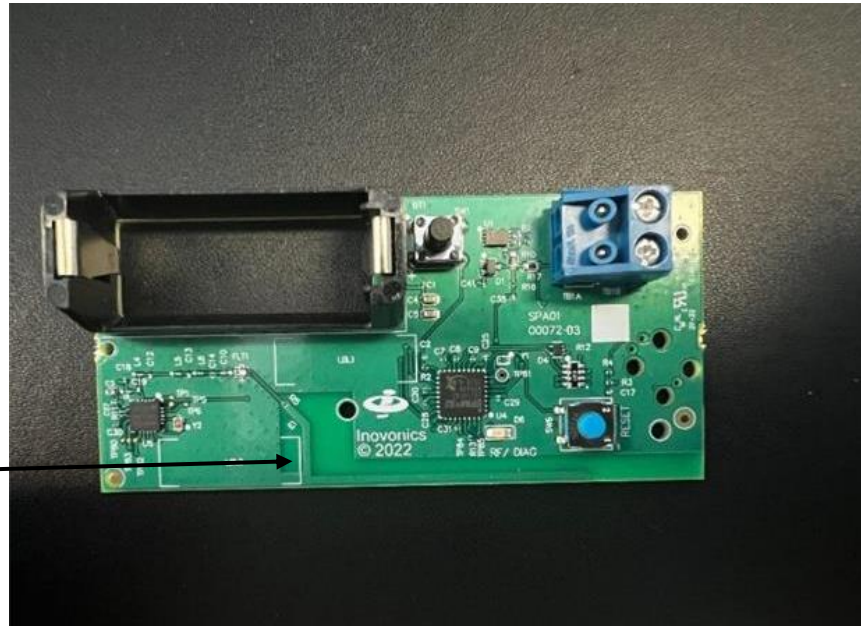

Internal Photos – EN1501-PNA

FCC ID: HCQPNA01
IC: 309A-PNA01
HVIN: 00072-03

Internal Top (Front) View

Echostream
902MHz-927.6 MHz
Trace Antenna

Internal Bottom (Back) View