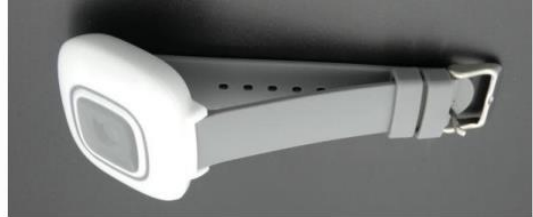

External Photos – EN2221S-60W

FCC ID: HCQPFA01
IC: 2309A-PFA01
HVIN: 00059-05

External Front View

External Back View