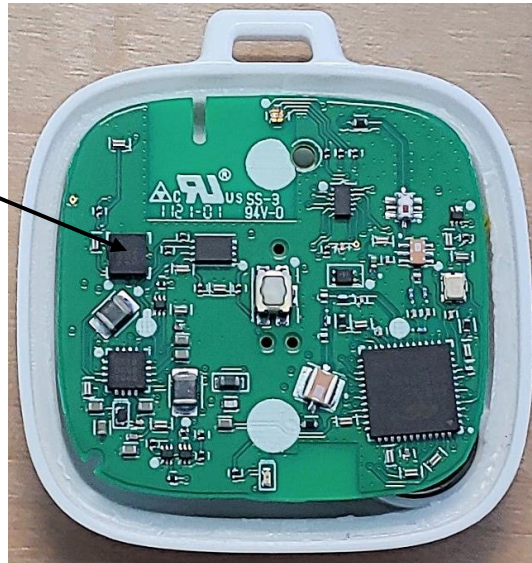

Internal Photos – EN2222S-60

FCC ID: HCQPFA01
 IC: 2309A-PFA01
 HVIN: 00059-05

Internal Top (Front) View

Accelerometer

Internal Bottom (Back) View

Echostream
 902MHz-927.6 MHz
 Ceramic Antenna

Pressure
 Sensor

BLE
 2402MHz-2450 MHz
 Ceramic Antenna