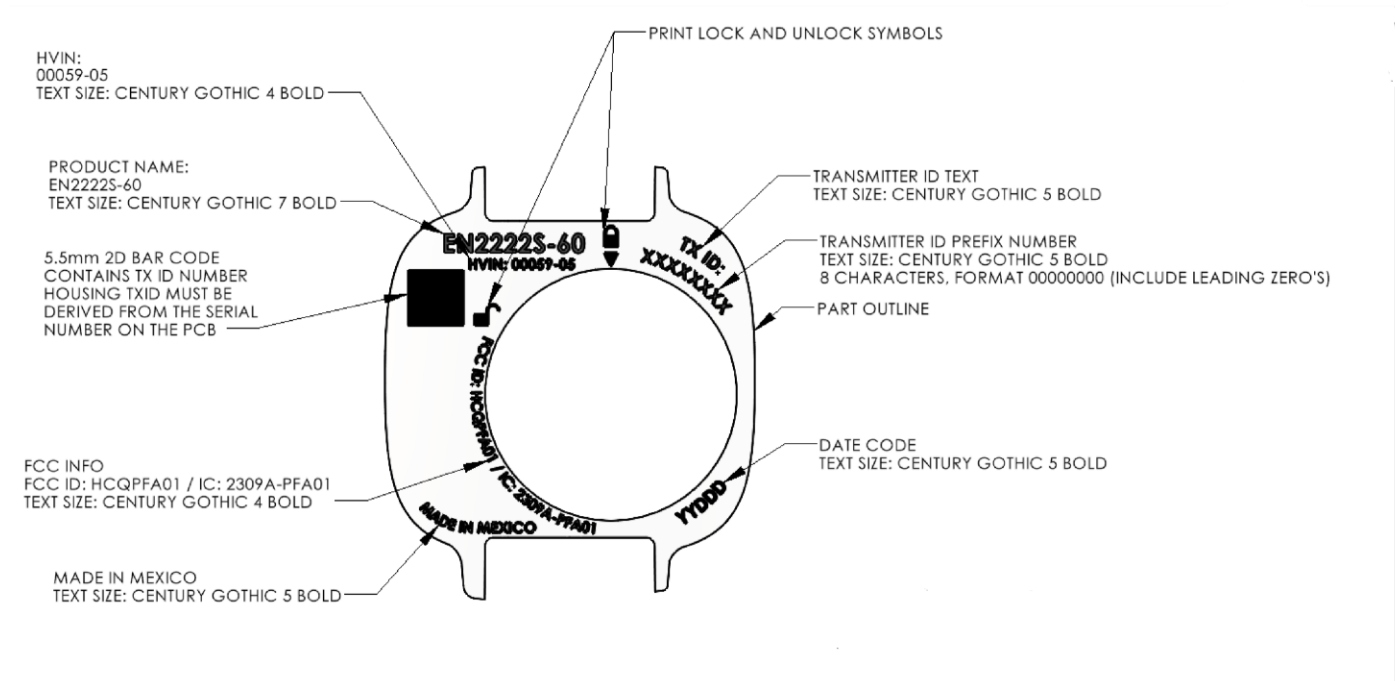

Label Location – EN2222S-60

FCC ID: HCQPFA01
 IC: 2309A-PFA01
 HVIN: 00059-05

Back Side of Pendant

PMN is located on the back of the device.