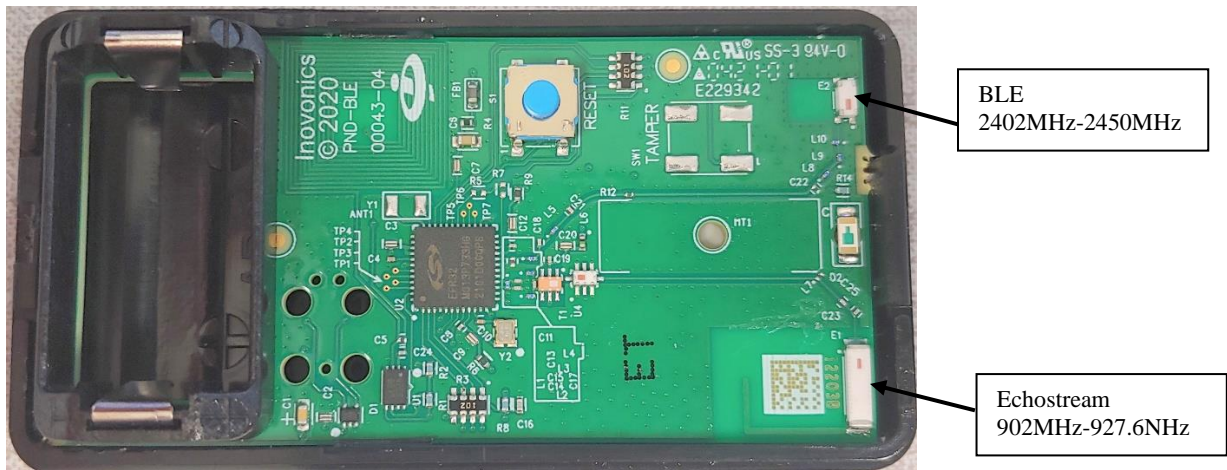

## EchoStream Mobile Duress Pendant Transmitter Internal Photos

FCC: HCQ3B6RTX2  
 IC: 2309A-RTX2  
 HVIN: 00043-04

**Top View**

**Backside View**

Photos represent the following devices:

EN2224  
 EN2233S  
 EN2233D  
 EN2235S