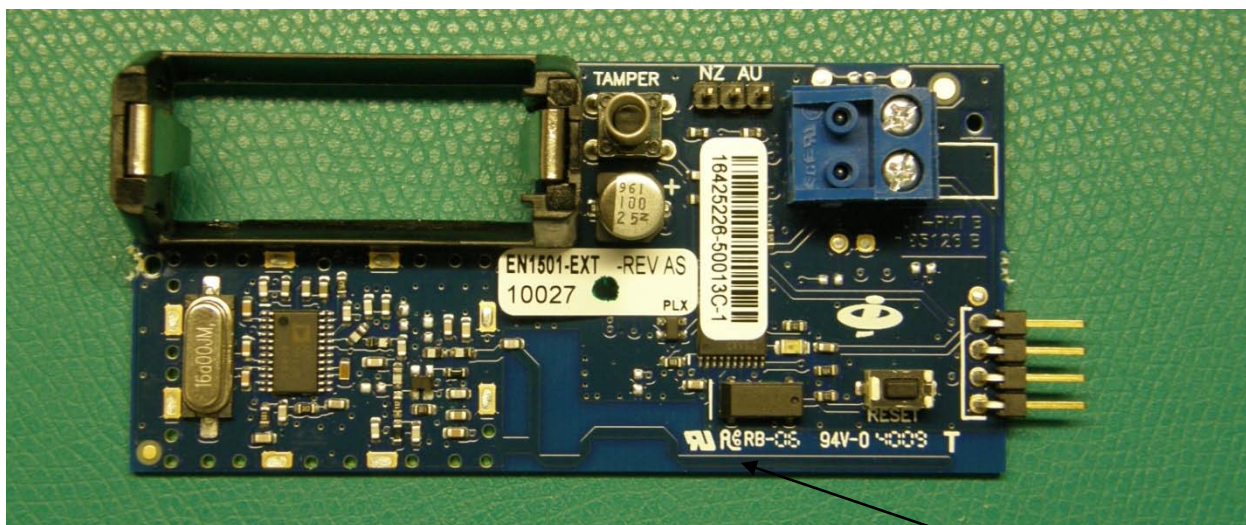

FCC ID: HCQ3B60TPMTX

EN1501-EXT

Industry Canada ID: 2309A-OTPMTX

External photos:

External
Topside

Antenna

Bottom