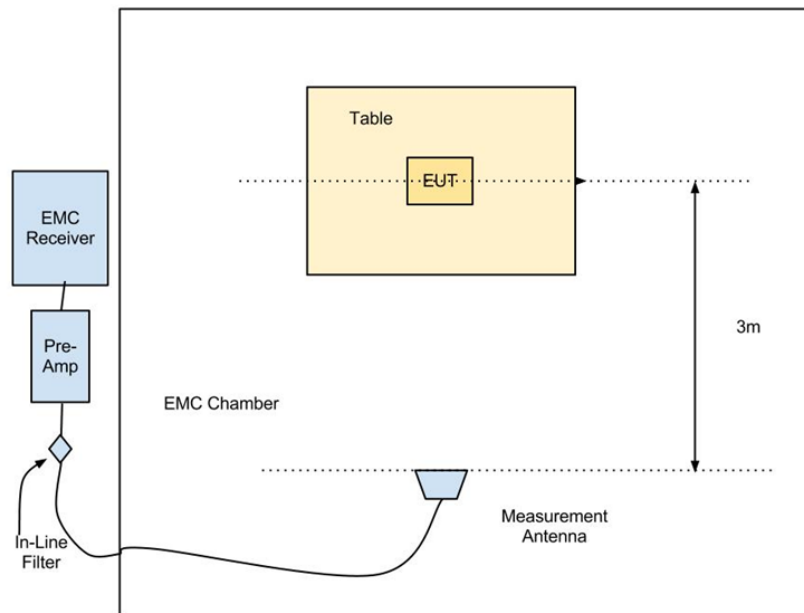

Inovonics – EN1252 RE Test Setup

Picture 1 - EMC Chamber Setup

Figure 1 - RE Setup Diagram

C1212013-001 X1

PROPRIETARY & CONFIDENTIAL DOCUMENTATION © 2013

The information contained in this document is proprietary in nature and is confidential to and the sole property of Inovonics Corporation. This document may not be reproduced or redistributed without prior written permission from Inovonics Corporation.