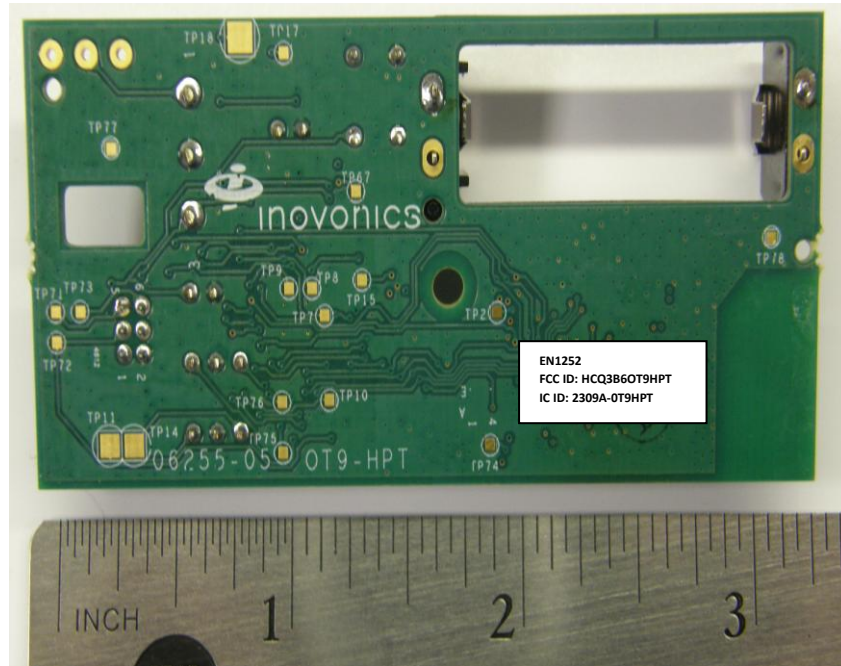

## Inovonics – EN1252 FCC / IC ID Label Location

Picture 1 - EN1252 Module w/Label Bottom View

C1212019-001 X1

**PROPRIETARY & CONFIDENTIAL DOCUMENTATION © 2013**

The information contained in this document is proprietary in nature and is confidential to and the sole property of Inovonics Corporation. This document may not be reproduced or redistributed without prior written permission from Inovonics Corporation.