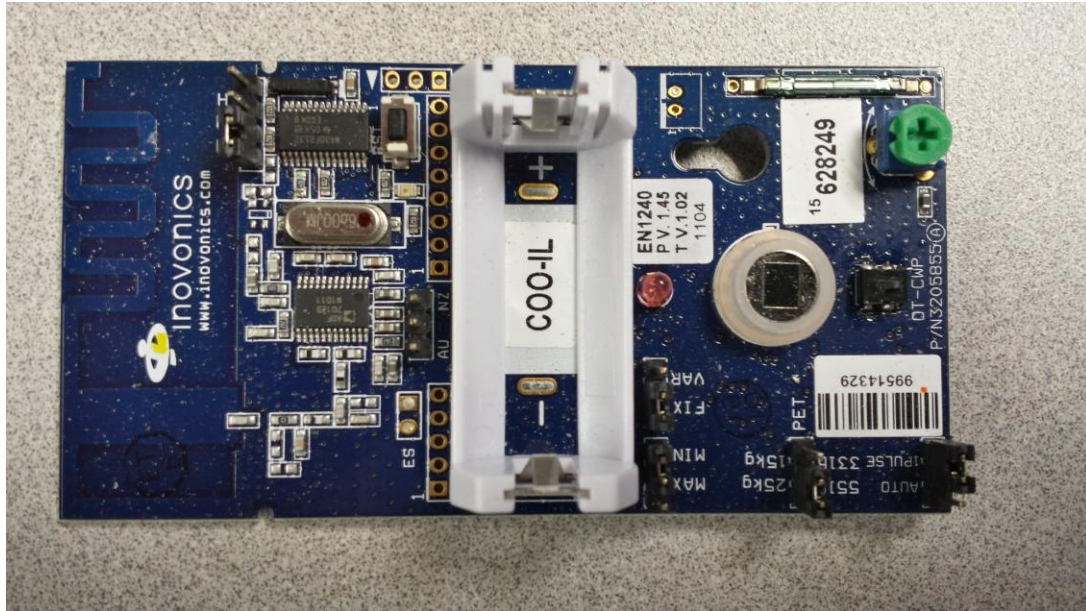

### INTERNAL PHOTOS

FCC ID: HCQ3B60T9CWP  
IC ID: 2309A-OT9CWP

PRODUCT: EN1240-60

FRONT

BACK