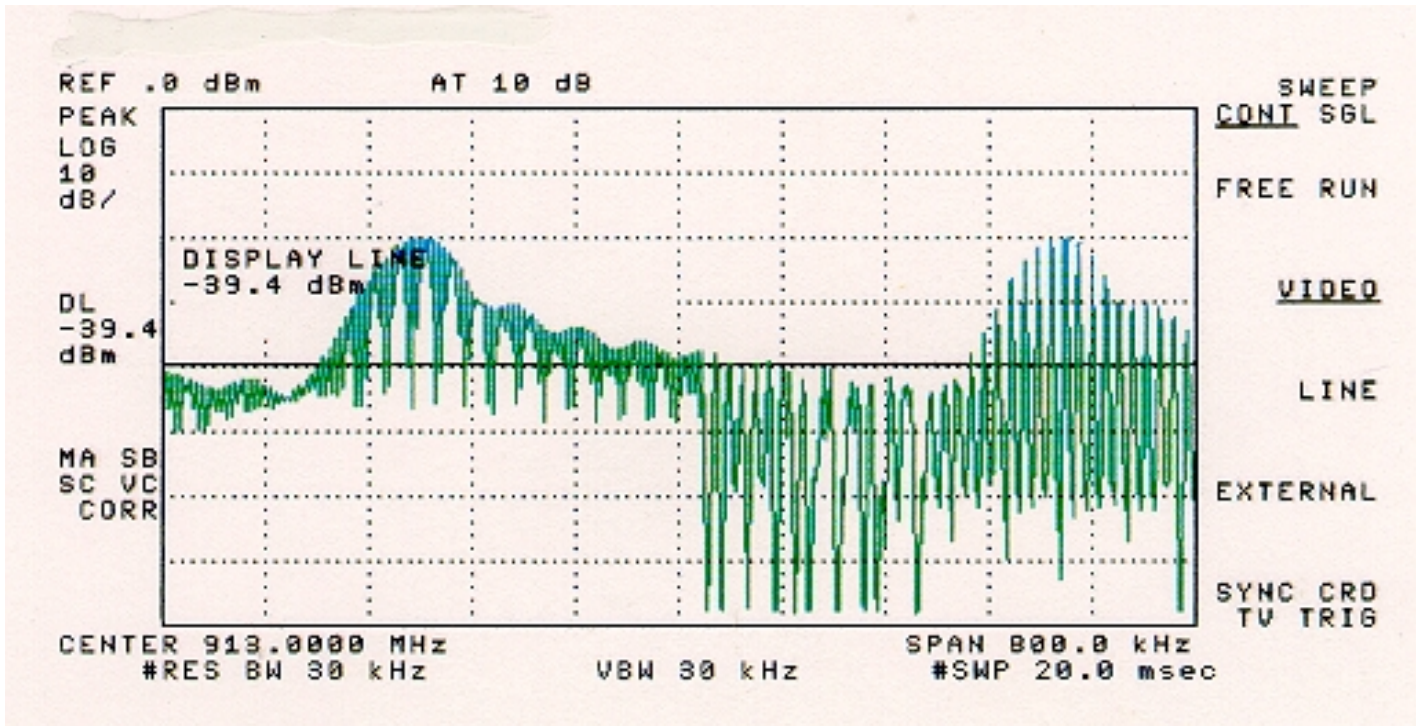

ADDENDUM, REVISION A, TO TEST REPORT B952601a

Occupied Bandwidth: 320 kHz

Second Plot: Occupied Band, All 25 Channels