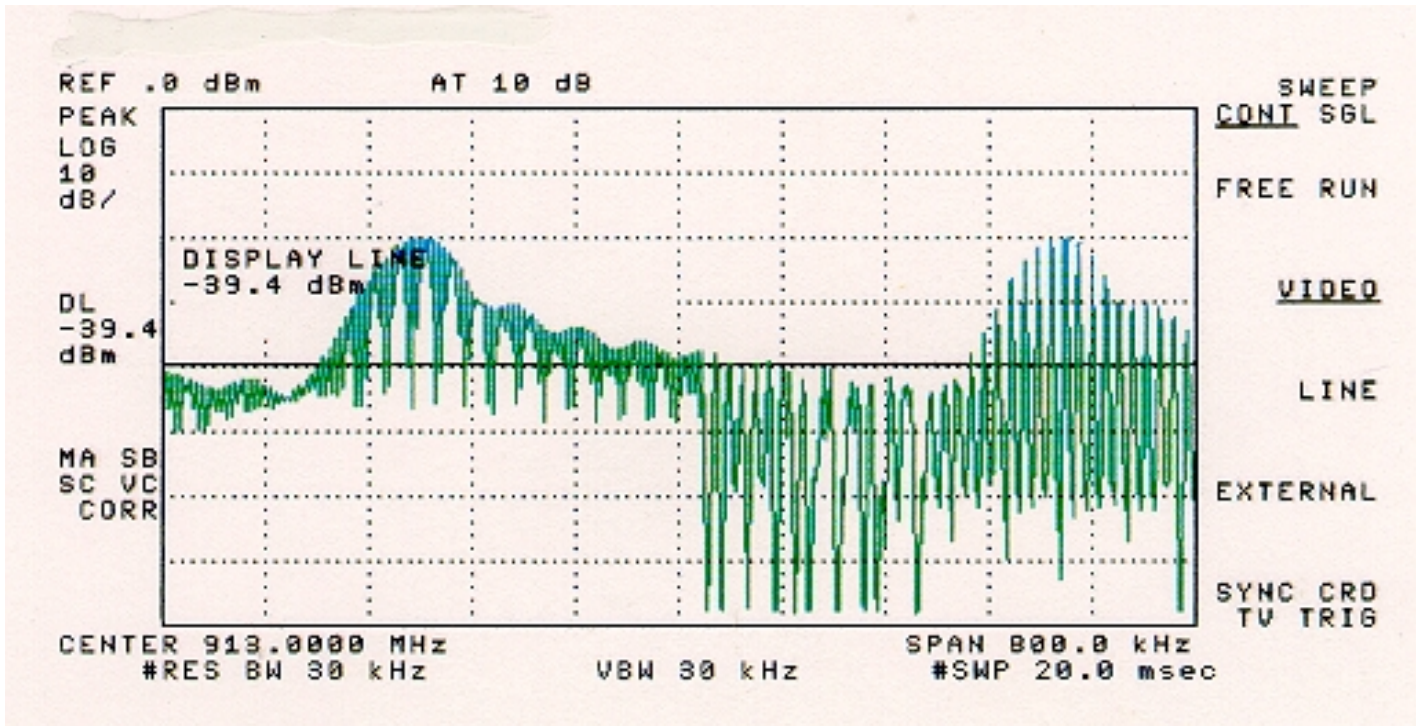

ADDENDUM, REVISION B, TO TEST REPORT B952601b

Occupied Bandwidth: 320 kHz

Second Plot: Occupied Band, All 25 Channels