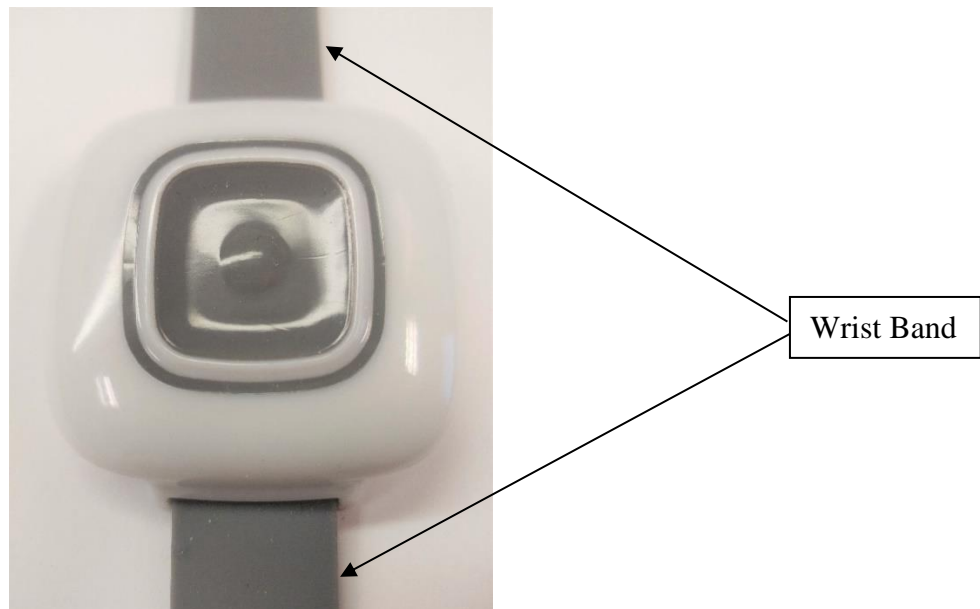

EN1221S-60 External Photos – Wrist Worn Version

FCC ID: HCQ3B64X9RU1
IC ID: 2309A-4X9RU1

PRODUCT: EN1221S-60

Front View

Backside View