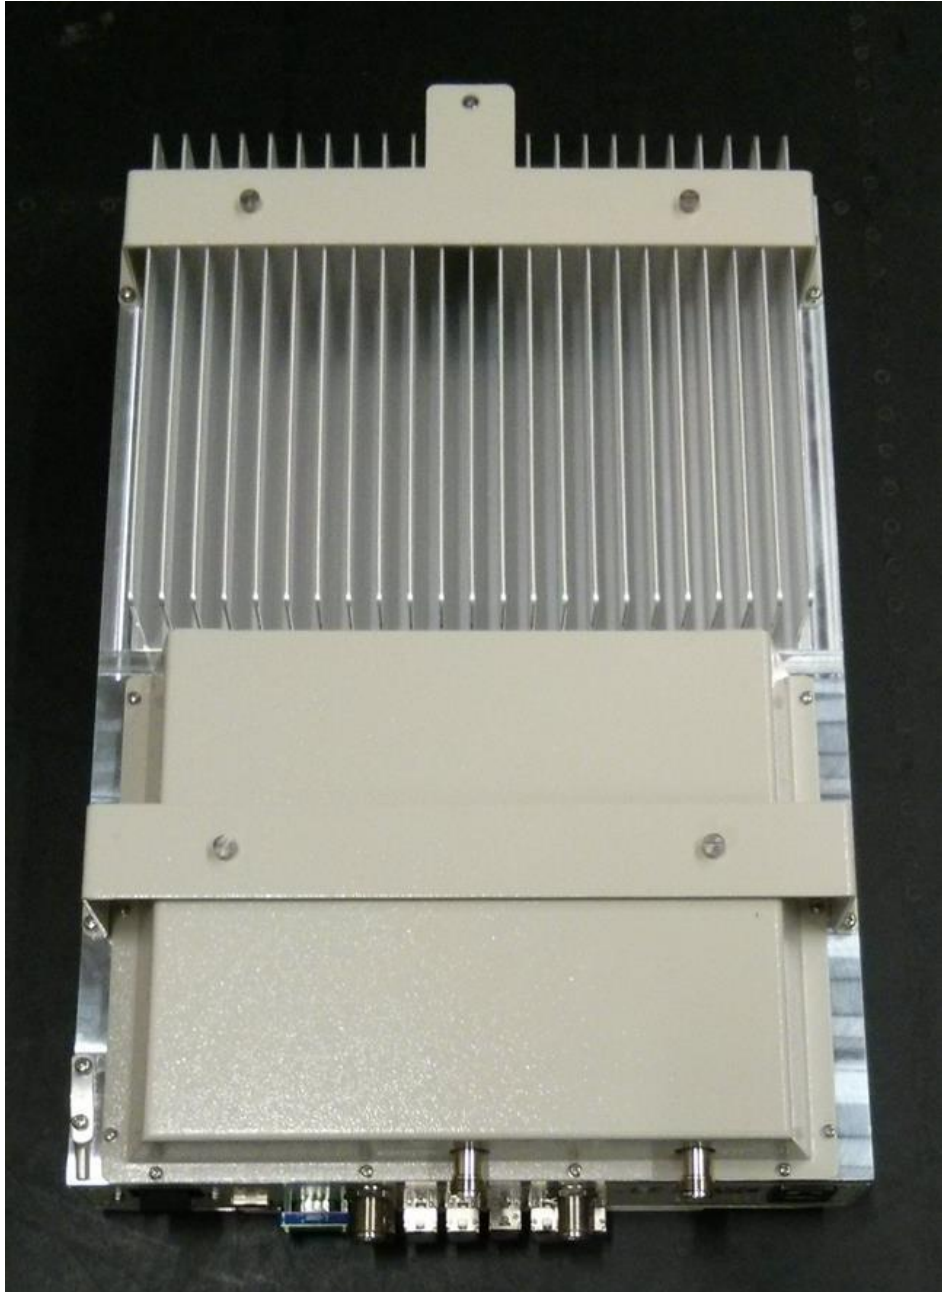

015-3274-14

t37 150-450 PS, Remote Unit External Photos

t37 150-450 PS Front view

t37 150-450 PS Back view

t37 150-450 PS Side view

t37 150-450 PS Connector Panel View

t37 150-450 PS Back Panel w/ Labels