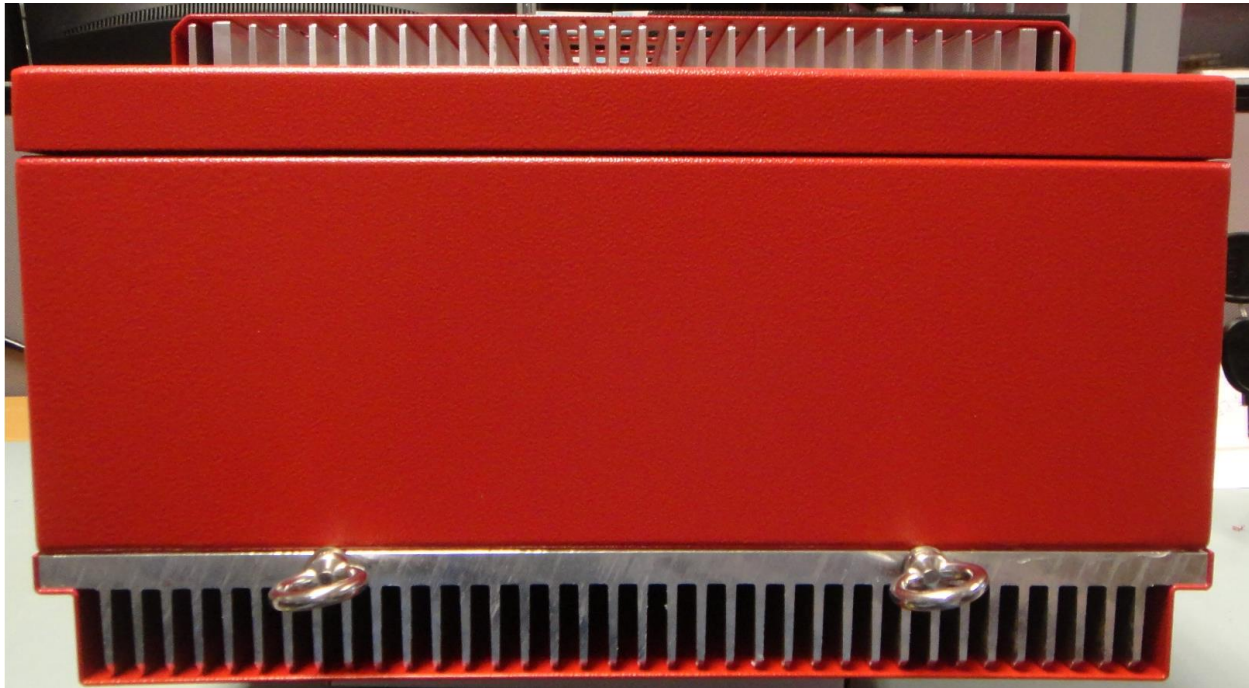

Unit External Photos

***hdxx*TM 700-800-900**

Tri-Band Medium Power Remote Unit

FCCID: HCOHD373PSABC21A

Date: December 10, 2019

Model No: hd37-3-PS-ABC-1N-D0, hd33-3-PS-ABC-1N-D0

Dali Wireless, Inc.
535 Middlefield Road, Suite 280
Menlo Park, CA 94025
<http://www.daliwireless.com>

© Copyright 2020 Dali Wireless. All Rights Reserved

Remote Unit External Photos

Figure 1: Front view

Figure 2: Back view

Figure 3: Side view

Figure 4: Side view

Figure 5: Connector panel view

Figure 6: Top view