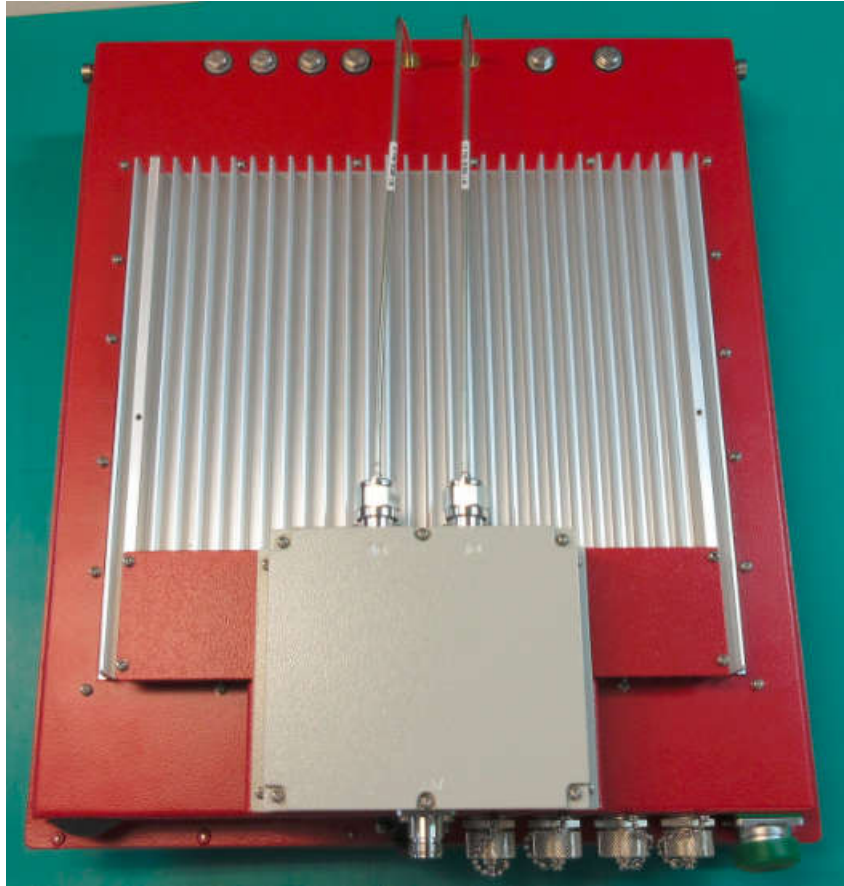

Unit External Photos

*hd30*TM

Single Band Medium Power Remote Unit

FCCID: HCOHD301PSNAC11A

Date: Aug 15, 2017

Model No.: HD30-1-PS-NA-C-I1N

Dali Wireless, Inc.
535 Middlefield Road, Suite 280
Menlo Park, CA 94025
<http://www.daliwireless.com>

© Copyright 2016 Dali Wireless. All Rights Reserved

Remote Unit External Photos

Figure 1: hd30 Top view

Figure 2: hd30 Bottom view

Figure 3: hd30 Side view

Figure 4: hd30 Side view

Figure 5: hd30 Connector panel view

Figure 6: hd30 front view

Figure 7: hd30 Labels view