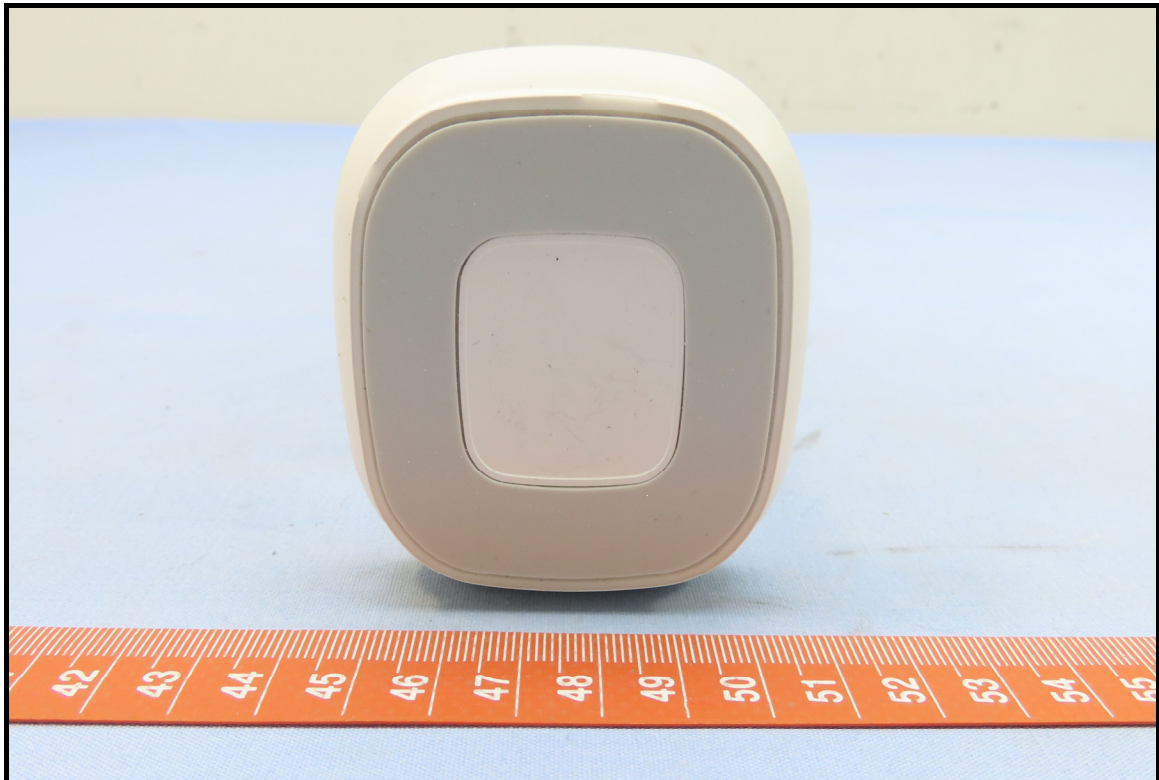

BUREAU
VERITAS

CONSTRUCTION PHOTOS OF EUT

Brand: LiftMaster, Model: MYQ-SGC2WLM

Brand: CHAMBERLAIN, Model: MYQ-SGC2WCH