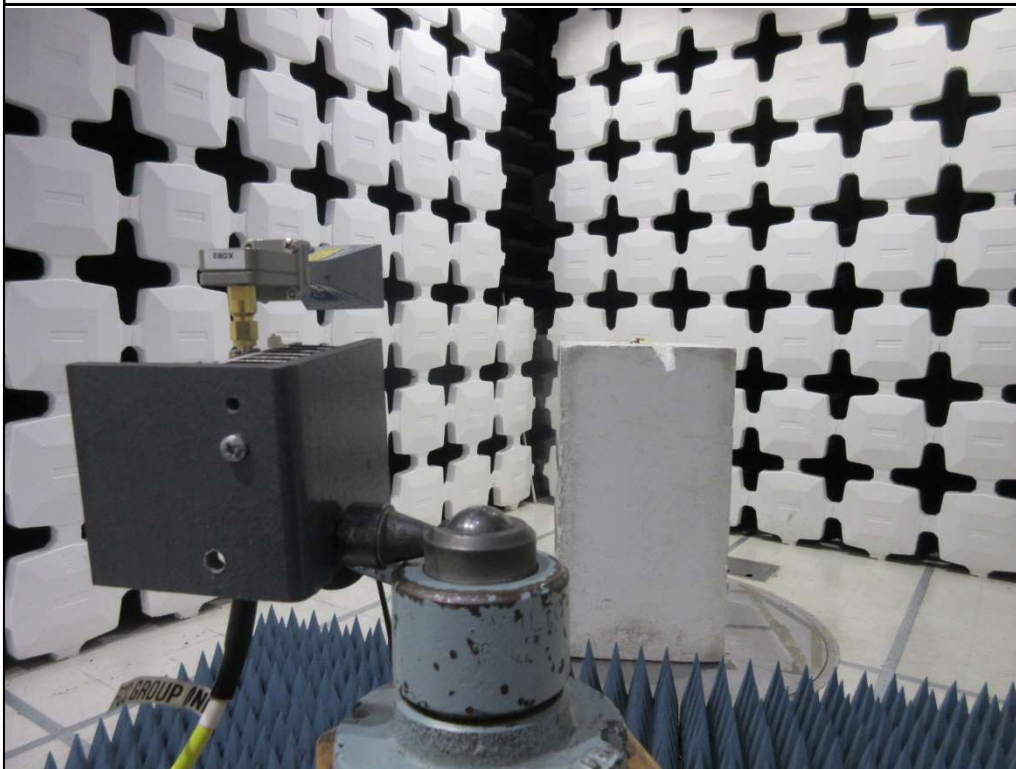

Test Setup for Spurious Radiated Emissions, 30-1000MHz – Antenna Polarization Horizontal

Test Setup for Spurious Radiated Emissions, 30-1000MHz – Antenna Polarization Vertical

Test Setup for Spurious Radiated Emissions, 1GHz to 18GHz – Antenna Polarization Horizontal

Test Setup for Spurious Radiated Emissions, 1GHz to 18GHz – Antenna Polarization Vertical

Test Setup for Spurious Radiated Emissions, 18GHz to 25GHz – Antenna Polarization Horizontal

Test Setup for Spurious Radiated Emissions, 18GHz to 25GHz – Antenna Polarization Vertical