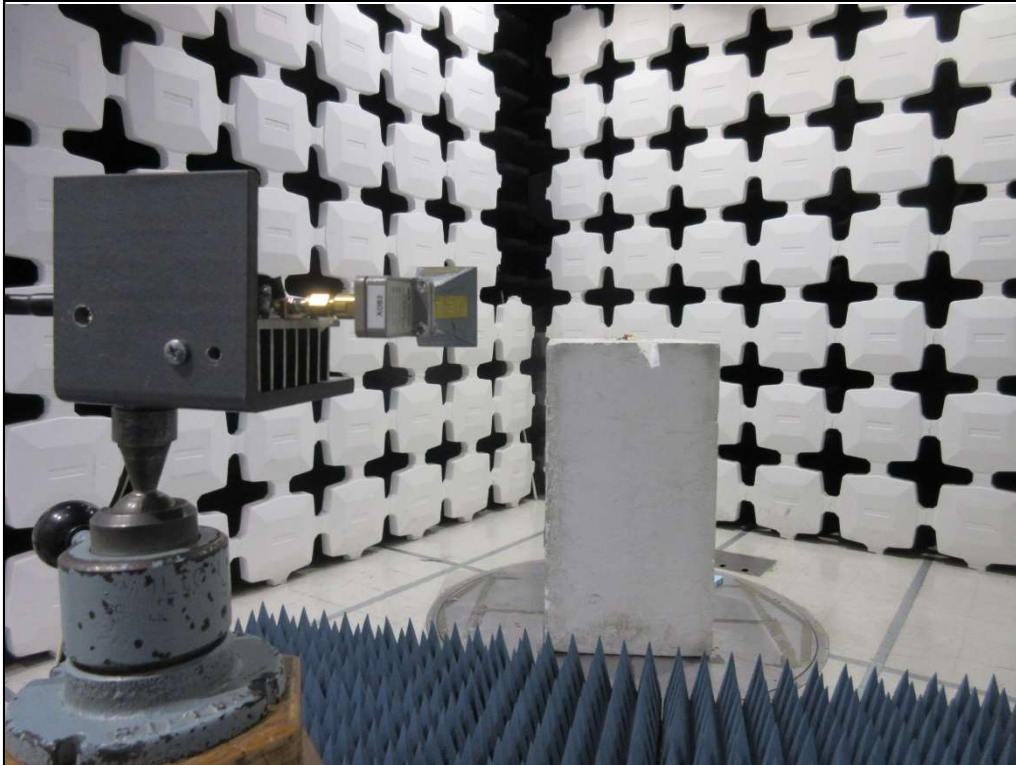

Test Setup for Spurious Radiated Emissions, 30-1000MHz – Antenna Polarization Horizontal

Test Setup for Spurious Radiated Emissions, 30-1000MHz – Antenna Polarization Vertical

Test Setup for Spurious Radiated Emissions, 1GHz to 18GHz – Antenna Polarization Horizontal

Test Setup for Spurious Radiated Emissions, 1GHz to 18GHz – Antenna Polarization Vertical

Test Setup for Spurious Radiated Emissions, 18GHz to 25GHz – Antenna Polarization Horizontal

Test Setup for Spurious Radiated Emissions, 18GHz to 25GHz – Antenna Polarization Vertical