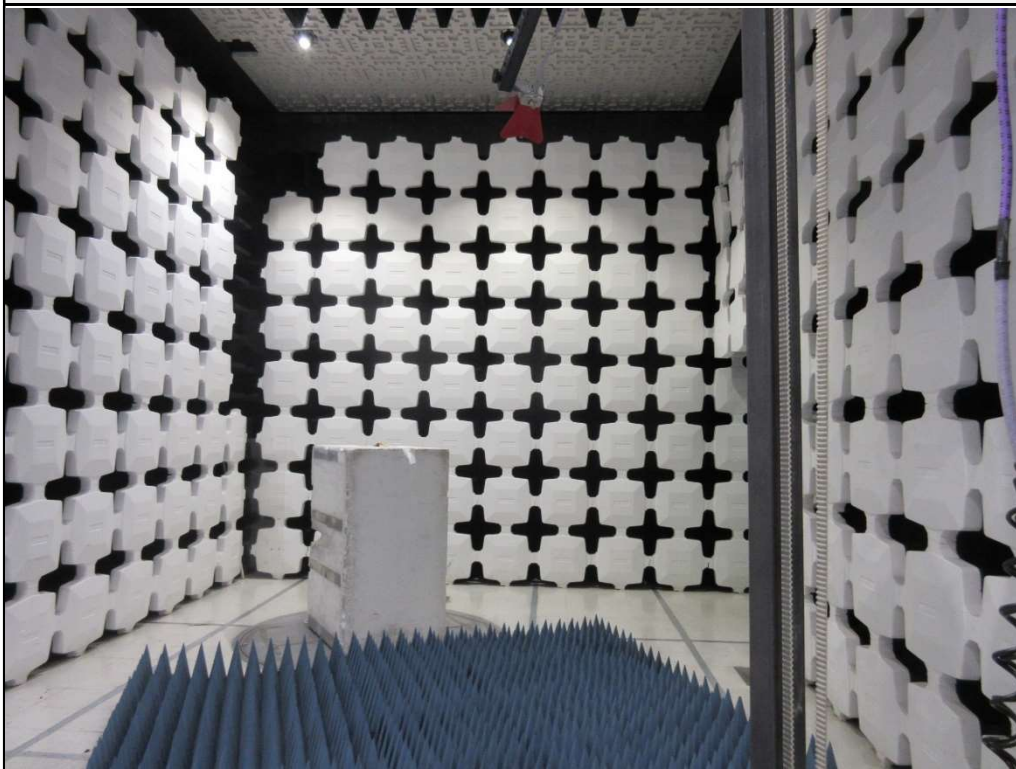

Test Setup for Spurious Radiated Emissions, 30-1000MHz – Antenna Polarization Horizontal

Test Setup for Spurious Radiated Emissions, 30-1000MHz – Antenna Polarization Vertical

Test Setup for Spurious Radiated Emissions, 1GHz to 18GHz – Antenna Polarization Horizontal

Test Setup for Spurious Radiated Emissions, 1GHz to 18GHz – Antenna Polarization Vertical

Test Setup for Spurious Radiated Emissions, 18GHz to 25GHz – Antenna Polarization Horizontal

Test Setup for Spurious Radiated Emissions, 18GHz to 25GHz – Antenna Polarization Vertical