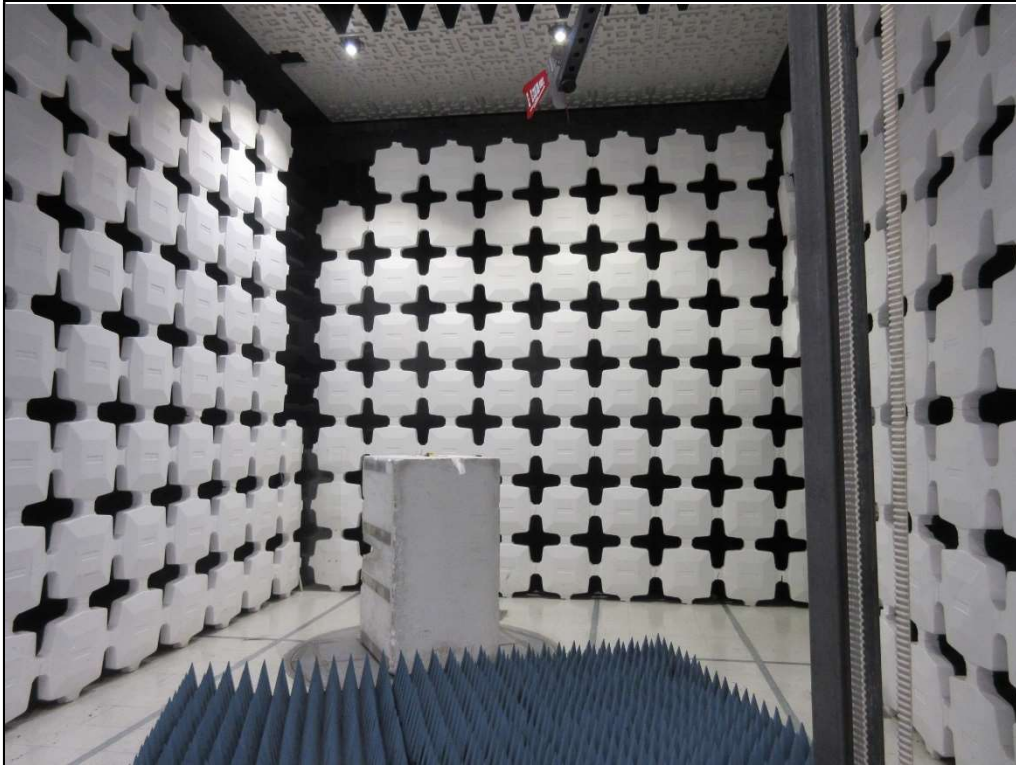

Test Setup for Spurious Radiated Emissions, 30-1000MHz – Antenna Polarization Horizontal

Test Setup for Spurious Radiated Emissions, 30-1000MHz – Antenna Polarization Vertical

Test Setup for Spurious Radiated Emissions, 1GHz to 18GHz – Antenna Polarization Horizontal

Test Setup for Spurious Radiated Emissions, 1GHz to 18GHz – Antenna Polarization Vertical

Test Setup for Spurious Radiated Emissions, 18GHz to 25GHz – Antenna Polarization Horizontal

Test Setup for Spurious Radiated Emissions, 18GHz to 25GHz – Antenna Polarization Vertical