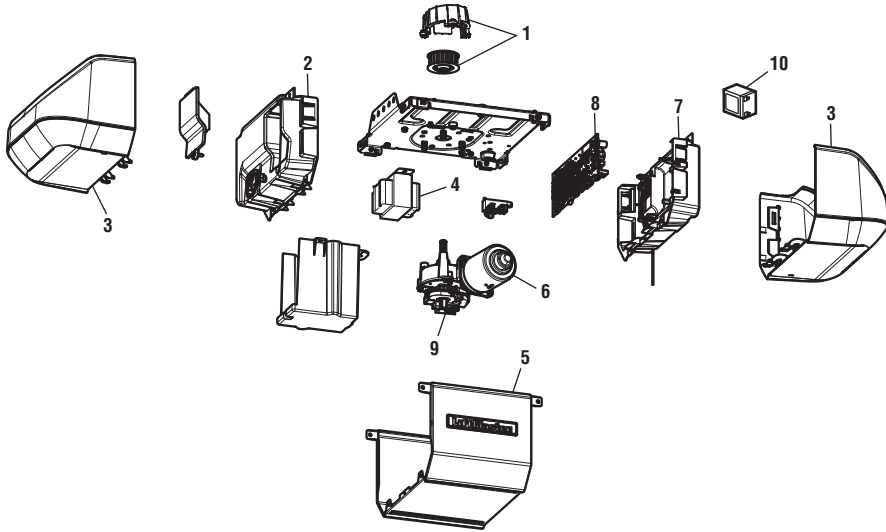

Repair Parts

Models 86502 and 86502-267

GARAGE DOOR OPENER PARTS

Description	Part Number
1 Sprocket and Sprocket Cover with Screws	041C0589-2
2 Front End Panel with LED Light Connector/Driver Board	041D9202
3 LED Light Pod	041D2052
4 Transformer	041D0277-1
5 Cover	041-0132-000
6 Motor with travel module	041D8006-1
7 End Panel for Receiver Logic Board with LED Light Connector	041D9276
8 Logic Board	050DCTB
9 Travel Module	041D8071-4
10 Backup Battery	485LM
Not Shown	
Line cord	041B4245-1
Terminal block	041A3150
Wire Harness	041D9204

Repair Parts

Models 85802 and 8587W

RAIL ASSEMBLY PARTS

Description	Part Number
1 Chain - for 7 foot door Chain - for 8 foot door Chain - for 10 foot door Chain - for 12 foot door Chain - for 14 foot door	041D3484 041D3483 041D3485 19-5812 19-5814
2 Chain Pulley Bracket	041A2780
3 Master link	004A1008
4 One-Piece Rail 7 feet (2.1 m) One-Piece Rail 8 feet (2.4 m) One-Piece Rail 10 feet (3 m) One-Piece Rail 12 feet (3 m) One-Piece Rail 14 feet (3 m)	3707CH 3708CH 3710CH 3712CH 3714CH
5 Trolley Assembly Includes: Threaded Shaft (1), Nuts (2), Washer (1), Clevis Pin (1), Ring (1), Master Link (1), Chain Extension	041A3489
6 Trolley Threaded Shaft	041A6689
Not Shown	
Rail Grease	K083A0011-1

ACCESSORIES

Description	Part Number
1 Smart Control Panel®	880LMW
2 3-button remote control	893LM

INSTALLATION PARTS

Description	Part Number
1 Curved door arm	041B0035B
2 Door bracket with clevis pin and fastener	041A5047
3 Emergency release rope and handle	041A2828
4 Header bracket with clevis pin and fastener	041A4353
5 Remote control visor clip	K029B0137
6 Safety sensor bracket	041A5266-3
7 Safety sensor kit with receiving and sending sensors with 3 feet (.9 m) 2- conductor wire	041A5034
8 Straight door arm	4178B0034B
9 White and red/white wire	041B4494-1
10 3V CR2032 lithium battery	K010A0020
11 Extension bracket (optional)	041A5281-1
Not Shown	
Installation hardware bag	041A2770-6
User's Guide	114-5423