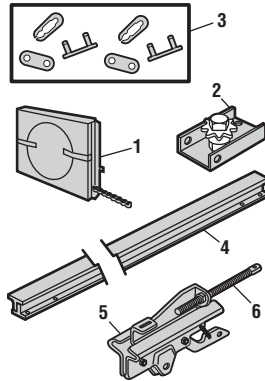

Repair Parts

Models 86502 and 86502-267

GARAGE DOOR OPENER PARTS

Description	Part Number
1 Sprocket and Sprocket Cover with Screws	041C0589-2
2 Front End Panel with LED Light Connector/Driver Board	041D9202
3 LED Light Pod	041D2052
4 Transformer	041D0277-1
5 Cover	041-0132-000
6 Motor with travel module	041D8006-1
7 End Panel for Receiver Logic Board with LED Light Connector	041D9276
8 Logic Board	050DCTB
9 Travel Module	041D8071-4
10 Backup Battery	485LM
Not Shown	
Line cord	041B4245-1
Terminal block	041A3150
Wire Harness	041D9204

Repair Parts

Models 85802 and 8587W

RAIL ASSEMBLY PARTS

Description	Part Number
1 Chain - for 7 foot door Chain - for 8 foot door Chain - for 10 foot door Chain - for 12 foot door Chain - for 14 foot door	041D3484 041D3483 041D3485 19-5812 19-5814
2 Chain Pulley Bracket	041A2780
3 Master link	004A1008
4 One-Piece Rail 7 feet (2.1 m) One-Piece Rail 8 feet (2.4 m) One-Piece Rail 10 feet (3 m) One-Piece Rail 12 feet (3 m) One-Piece Rail 14 feet (3 m)	3707CH 3708CH 3710CH 3712CH 3714CH
5 Trolley Assembly Includes: Threaded Shaft (1), Nuts (2), Washer (1), Clevis Pin (1), Ring (1), Master Link (1), Chain Extension	041A3489
6 Trolley Threaded Shaft	041A6689
Not Shown	
Rail Grease	K083A0011-1

ACCESSORIES

Description	Part Number
1 Smart Control Panel®	880LMW
2 3-button remote control	893LM

INSTALLATION PARTS

Description	Part Number
1 Curved door arm	041B0035B
2 Door bracket with clevis pin and fastener	041A5047
3 Emergency release rope and handle	041A2828
4 Header bracket with clevis pin and fastener	041A4353
5 Remote control visor clip	K029B0137
6 Safety sensor bracket	041A5266-3
7 Safety sensor kit with receiving and sending sensors with 3 feet (.9 m) 2- conductor wire	041A5034
8 Straight door arm	4178B0034B
9 White and red/white wire	041B4494-1
10 3V CR2032 lithium battery	K010A0020
11 Extension bracket (optional)	041A5281-1
Not Shown	
Installation hardware bag	041A2770-6
User's Guide	114-5423