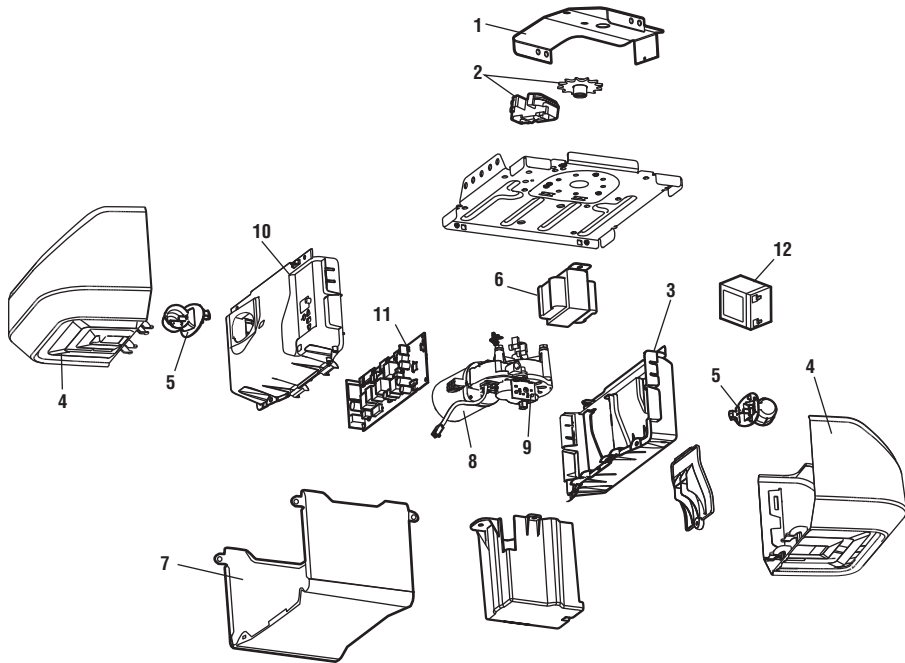

Repair Parts

Models 85802 and 8587W

RAIL ASSEMBLY PARTS

Description	Part Number
1 Chain - for 7 foot door Chain - for 8 foot door Chain - for 10 foot door Chain - for 12 foot door Chain - for 14 foot door	041D3484 041D3483 041D3485 19-5812 19-5814
2 Chain Pulley Bracket	041A2780
3 Master link	004A1008
4 One-Piece Rail 7 feet (2.1 m) One-Piece Rail 8 feet (2.4 m) One-Piece Rail 10 feet (3 m) One-Piece Rail 12 feet (3 m) One-Piece Rail 14 feet (3 m)	3707CH 3708CH 3710CH 3712CH 3714CH
5 Trolley Assembly Includes: Threaded Shaft (1), Nuts (2), Washer (1), Clevis Pin (1), Ring (1), Master Link (1), Chain Extension	041A3489
6 Trolley Threaded Shaft	041A6689
Not Shown	
Rail Grease	K083A0011-1

ACCESSORIES

Description	Part Number
1 Smart Control Panel®	880LMW
2 3-button remote control	893LM

INSTALLATION PARTS

Description	Part Number
1 Curved door arm	041B0035B
2 Door bracket with clevis pin and fastener	041A5047
3 Emergency release rope and handle	041A2828
4 Header bracket with clevis pin and fastener	041A4353
5 Remote control visor clip	K029B0137
6 Safety sensor bracket	041A5266-3
7 Safety sensor kit with receiving and sending sensors with 3 feet (.9 m) 2- conductor wire	041A5034
8 Straight door arm	4178B0034B
9 White and red/white wire	041B4494-1
10 3V CR2032 lithium battery	K010A0020
11 Extension bracket (optional)	041A5281-1
Not Shown	
Installation hardware bag	041A2770-6
User's Guide	114-5423

Repair Parts

Model 85802

GARAGE DOOR OPENER PARTS

Description	Part Number
1 Chassis Support Bracket	041C5069
2 Chain spreader and sprocket	041-0035
3 End panel with battery cover and light socket	041A7618
4 Light Lens	041A7562
5 Light socket	041C0279
6 Transformer	041D0277-1
7 Cover	041-0132
8 Motor with travel module	041D8006-1
9 Travel Module	041D8071-4
10 End Panel and light socket	041D0216-2
11 Receiver Logic Board	050DCTB
12 Battery Backup	485LM
Not Shown	
Wire Harness	041D9204
Line cord	041B4245-1
Terminal block	041A3150