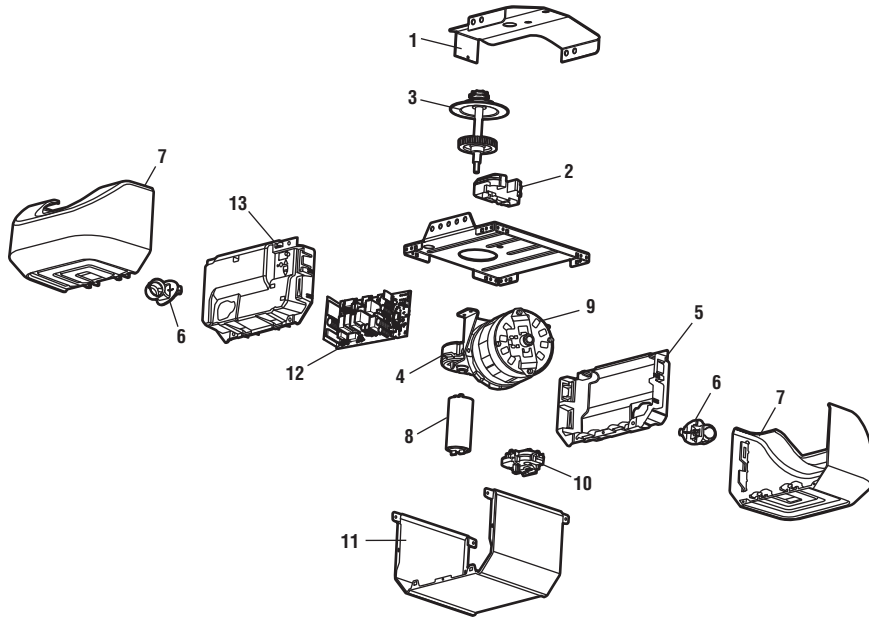

Repair Parts

Model 8587W

GARAGE DOOR OPENER PARTS

Description	Part Number
1 Chassis Support Bracket	041C5069
2 Chain spreader	041A4208-2
3 Gear and Sprocket	041A5658-1
4 Gear Case	041A5532
5 Front End Panel	041A7756-1
6 Light socket	041C0279
7 Light Lens	041A7562
8 Capacitor	030B0652
9 Motor with Travel Module	041A7767
10 Travel Module	041D7742-5
11 Cover	041D8258
12 Receiver Logic Board	050ACTWF
13 Logic Board End Panel	041D8198
Not Shown	
Wire Harness	041A7814
Transformer	041A0308

CONTACT INFORMATION:

Use your part number, part name or model number to find the information you need.

For parts, go to:
LiftMaster.com/parts

For help and troubleshooting, go to:
support.chamberlaingroup.com