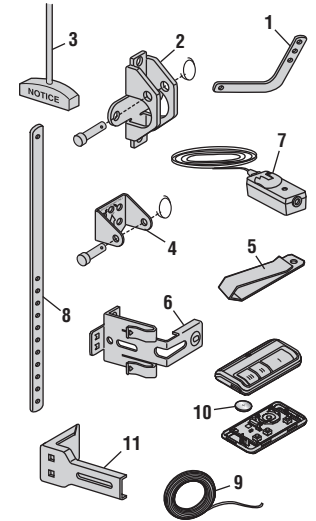

Repair Parts

Models 86502 and 86502-267

GARAGE DOOR OPENER PARTS

Description	Part Number
1 Sprocket and Sprocket Cover with Screws	041C0589-2
2 Front End Panel with LED Light Connector/Driver Board	041D9202
3 LED Light Pod	041D2052
4 Transformer	041D0277-1
5 Cover	041-0132-000
6 Motor with travel module	041D8006-1
7 End Panel for Receiver Logic Board with LED Light Connector	041D9276
8 Logic Board	050DCTB
9 Travel Module	041D8071-4
10 Backup Battery	485LM
Not Shown	
Line cord	041B4245-1
Terminal block	041A3150
Wire Harness	041D9204

Repair Parts

Models 85802 and 8587W

RAIL ASSEMBLY PARTS

Description	Part Number
1 Chain - for 7 foot door Chain - for 8 foot door Chain - for 10 foot door Chain - for 12 foot door Chain - for 14 foot door	041D3484 041D3483 041D3485 19-5812 19-5814
2 Chain Pulley Bracket	041A2780
3 Master link	004A1008
4 One-Piece Rail 7 feet (2.1 m) One-Piece Rail 8 feet (2.4 m) One-Piece Rail 10 feet (3 m) One-Piece Rail 12 feet (3 m) One-Piece Rail 14 feet (3 m)	3707CH 3708CH 3710CH 3712CH 3714CH
5 Trolley Assembly Includes: Threaded Shaft (1), Nuts (2), Washer (1), Clevis Pin (1), Ring (1), Master Link (1), Chain Extension	041A3489
6 Trolley Threaded Shaft	041A6689
Not Shown	
Rail Grease	K083A0011-1

ACCESSORIES

Description	Part Number
1 Smart Control Panel®	880LMW
2 3-button remote control	893LM

INSTALLATION PARTS

Description	Part Number
1 Curved door arm	041B0035B
2 Door bracket with clevis pin and fastener	041A5047
3 Emergency release rope and handle	041A2828
4 Header bracket with clevis pin and fastener	041A4353
5 Remote control visor clip	K029B0137
6 Safety sensor bracket	041A5266-3
7 Safety sensor kit with receiving and sending sensors with 3 feet (.9 m) 2- conductor wire	041A5034
8 Straight door arm	4178B0034B
9 White and red/white wire	041B4494-1
10 3V CR2032 lithium battery	K010A0020
11 Extension bracket (optional)	041A5281-1
Not Shown	
Installation hardware bag	041A2770-6
User's Guide	114-5423