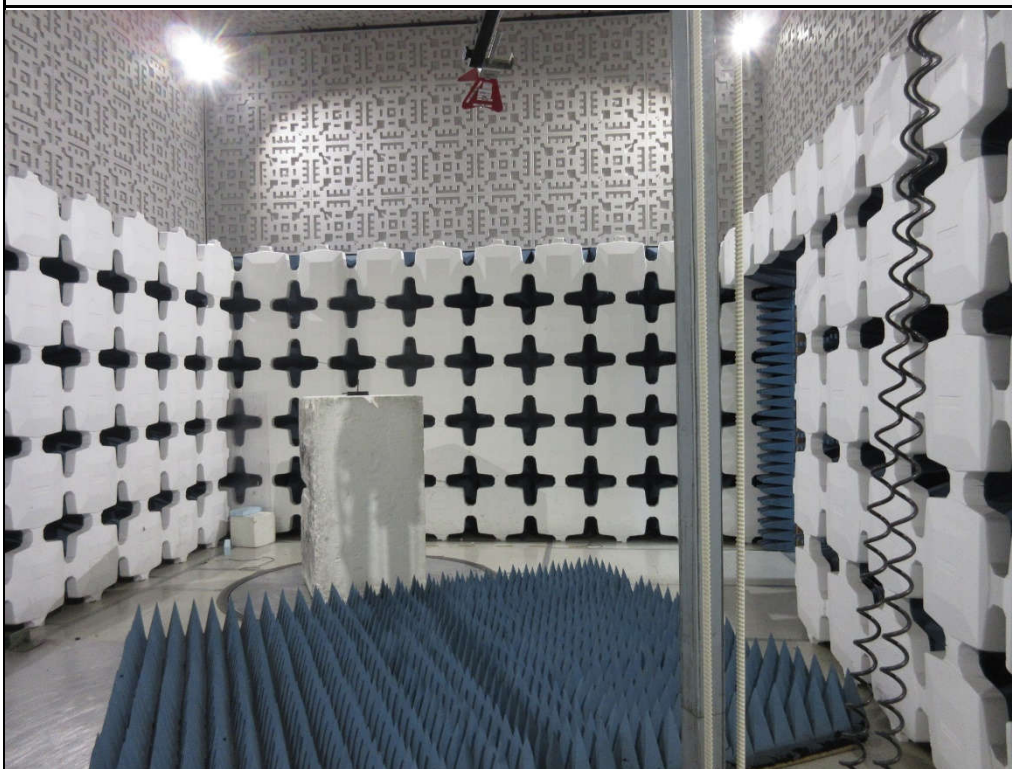

Test Setup for Spurious Radiated Emissions, 1 – 18GHz – Antenna Polarization Horizontal

Test Setup for Spurious Radiated Emissions, 1 – 18GHz – Antenna Polarization Vertical

Test Setup for Spurious Radiated Emissions, 18 – 25GHz – Antenna Polarization Horizontal

Test Setup for Spurious Radiated Emissions, 18 – 25GHz – Antenna Polarization Vertical