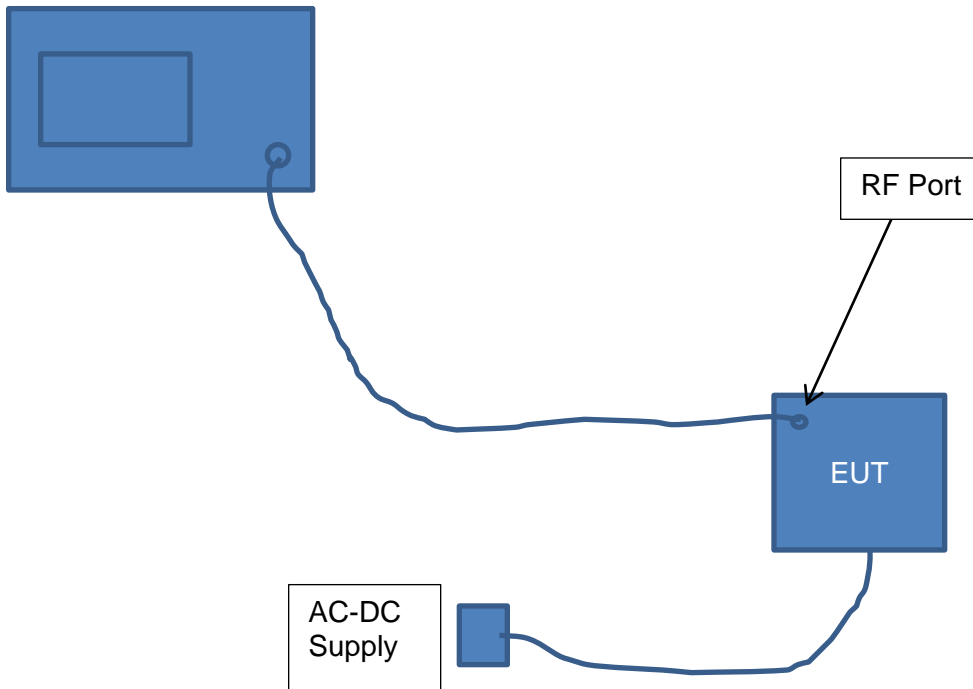

11. SETUP PHOTOS

ANTENNA PORT CONDUCTED RF MEASUREMENT SETUP – Actual photo not available.

Emissions 1GHz – 25GHz

RADIATED RF MEASUREMENT SETUP

Emissions 9kHz – 30MHz

Emissions 30MHz - 1GHz

Emissions 1GHz – 25GHz

Emissions 1GHz – 25GHz (close up)