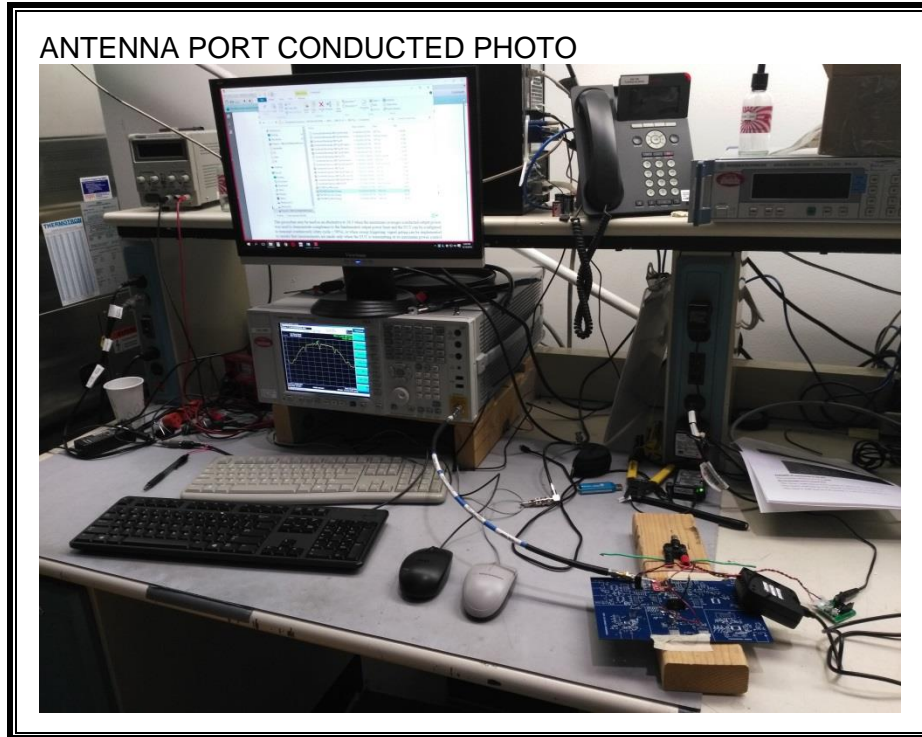

11. SETUP PHOTOS

ANTENNA PORT CONDUCTED RF MEASUREMENT SETUP

RADIATED RF MEASUREMENT SETUP (BELOW 1 GHz)

RADIATED RF MEASUREMENT SETUP (ABOVE 1 GHz)

Z-AXIS SETUP

1 - 25GHz

1 – 25GHz

Line Conducted Emissions