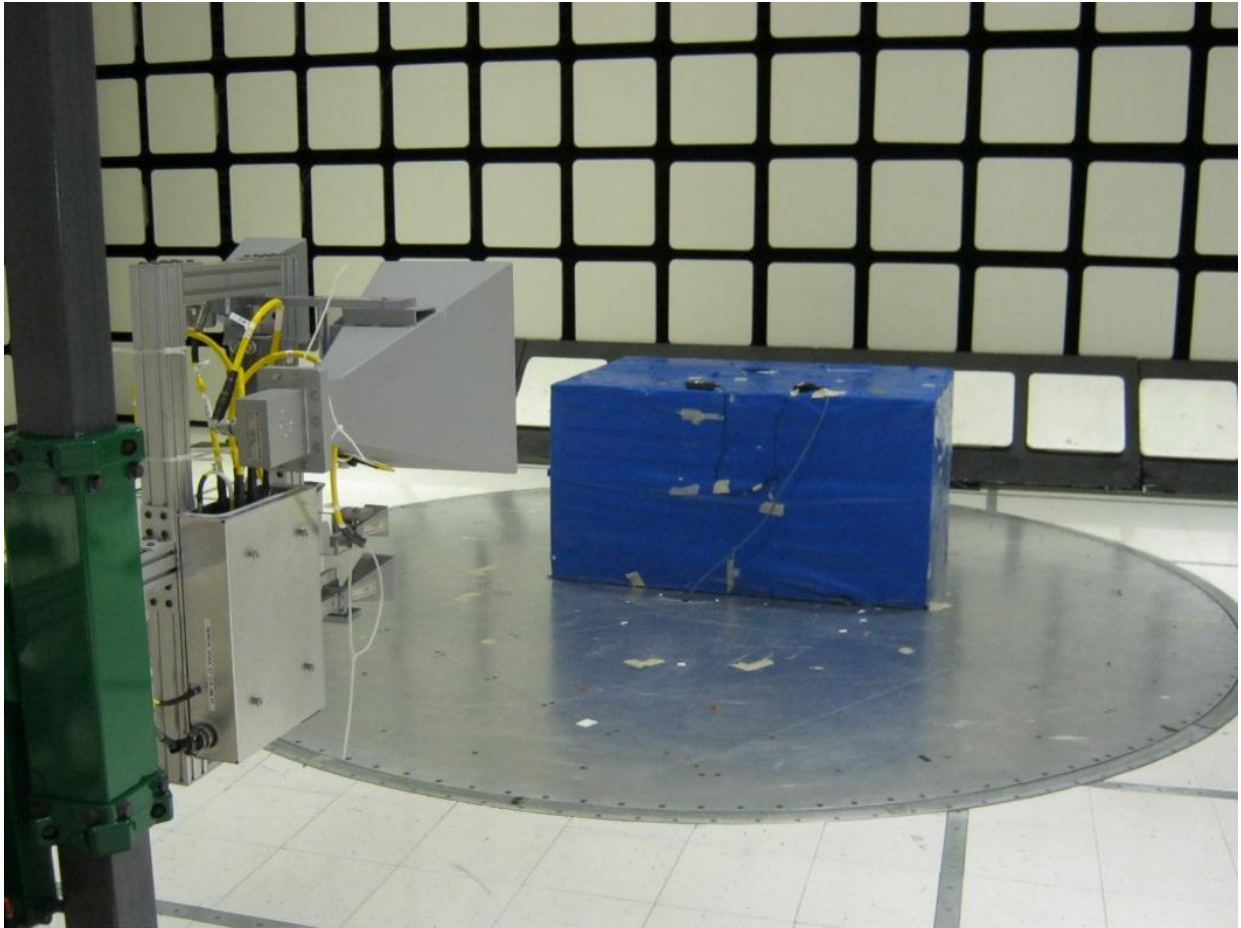

Chamberlain Group Inc.
Model: 001D7549

Project #: 11CA23108
FCC ID: HBW7549

Radiated Emissions

Antenna Conducted Measurements

Chamberlain Group Inc.
Model: 001D7549

Project #: 11CA23108
FCC ID: HBW7549

Line Conducted Emissions