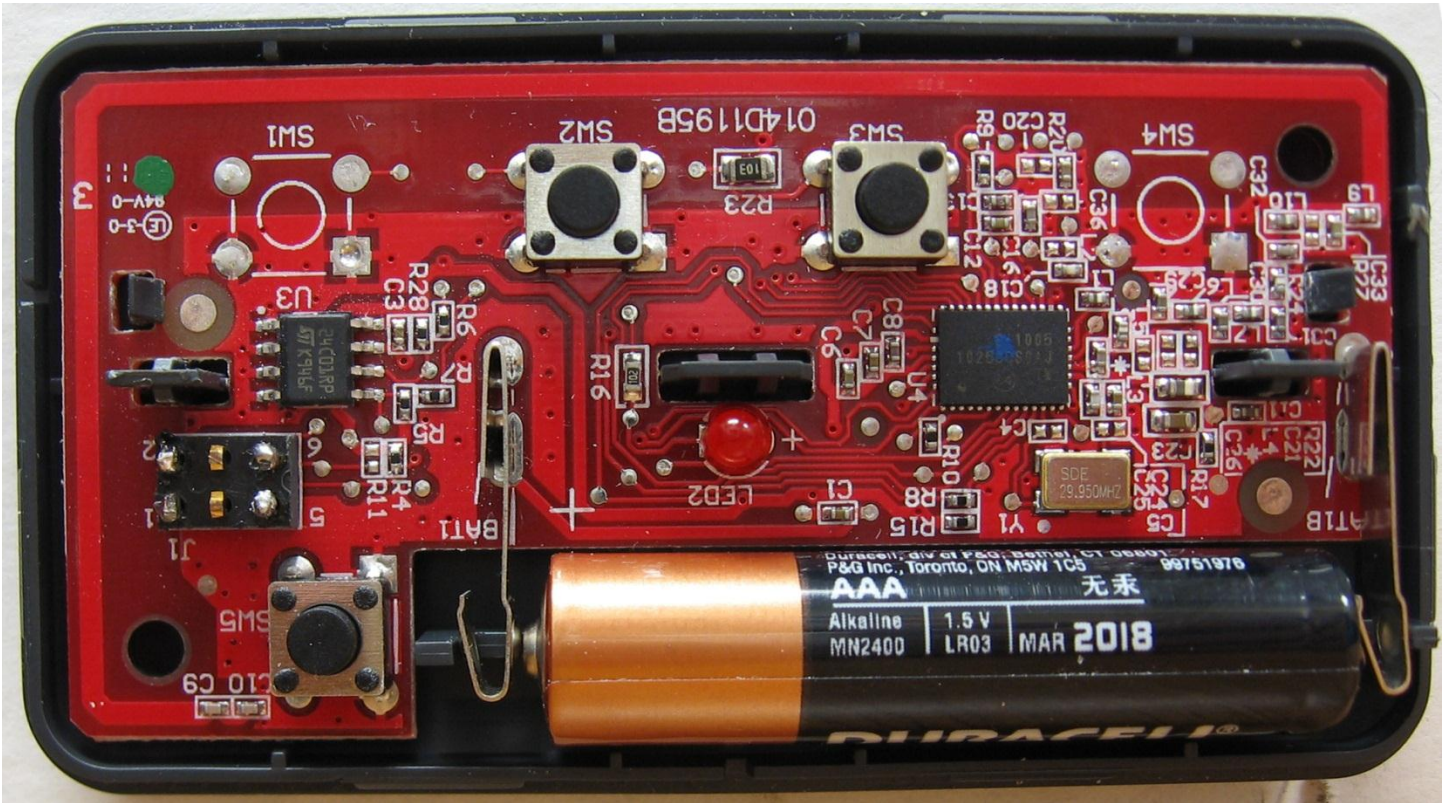

FCC ID: HBW7472

Internal Photos – two button configuration

Internal Photos – Four Button Configuration