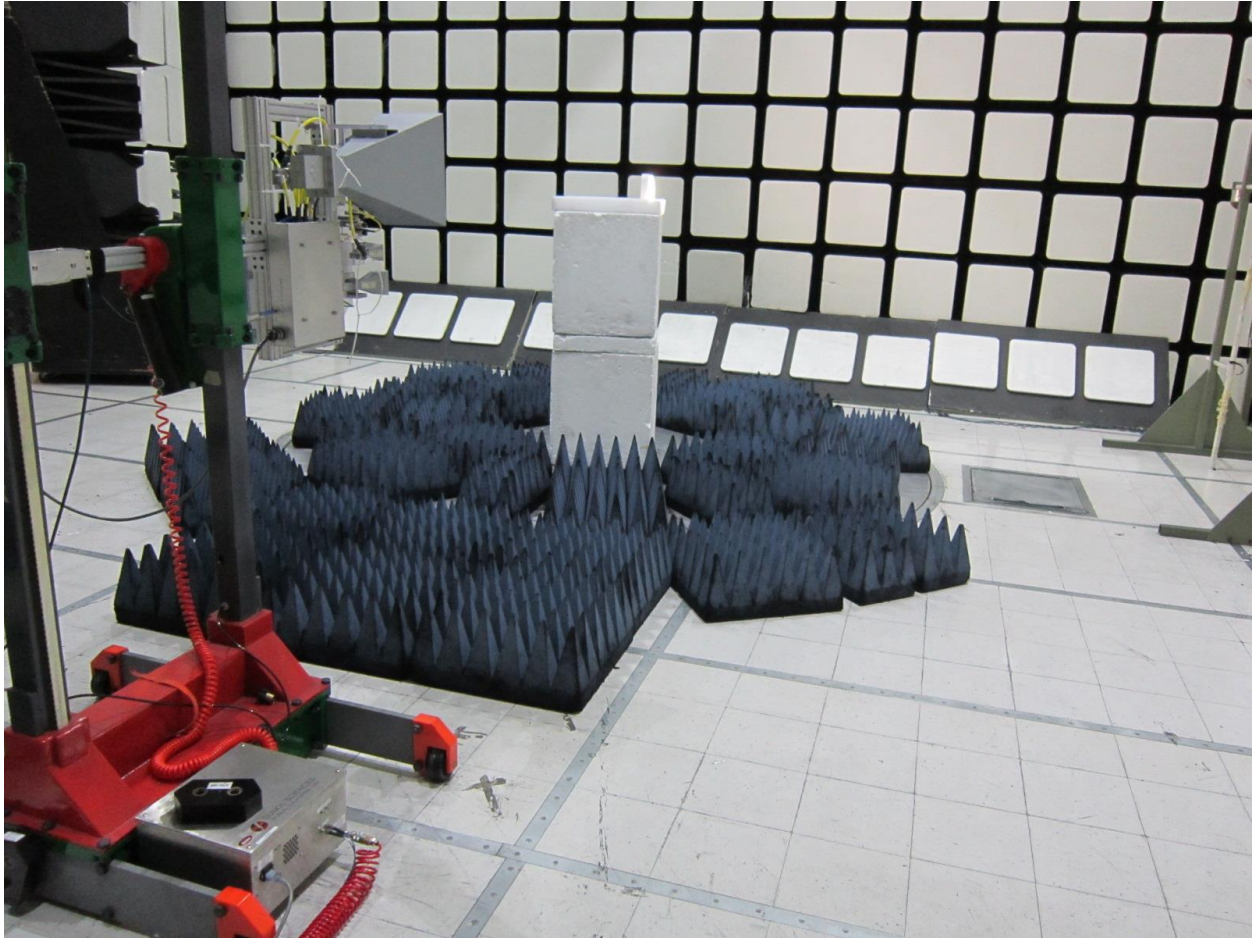

11. SETUP PHOTOS

Line conducted emissions

Radiated Emissions 9kHz – 30MHz

Radiated Emissions below 1GHz

Radiated Emissions above 1GHz

Antenna Port Conducted Emissions

END OF REPORT