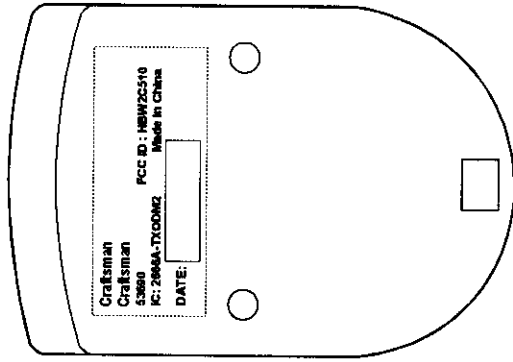

FCC LABEL AND LOCATION

SIZE : 35MM x 15MM

MODEL : 53690, 916LM, CLDM2,