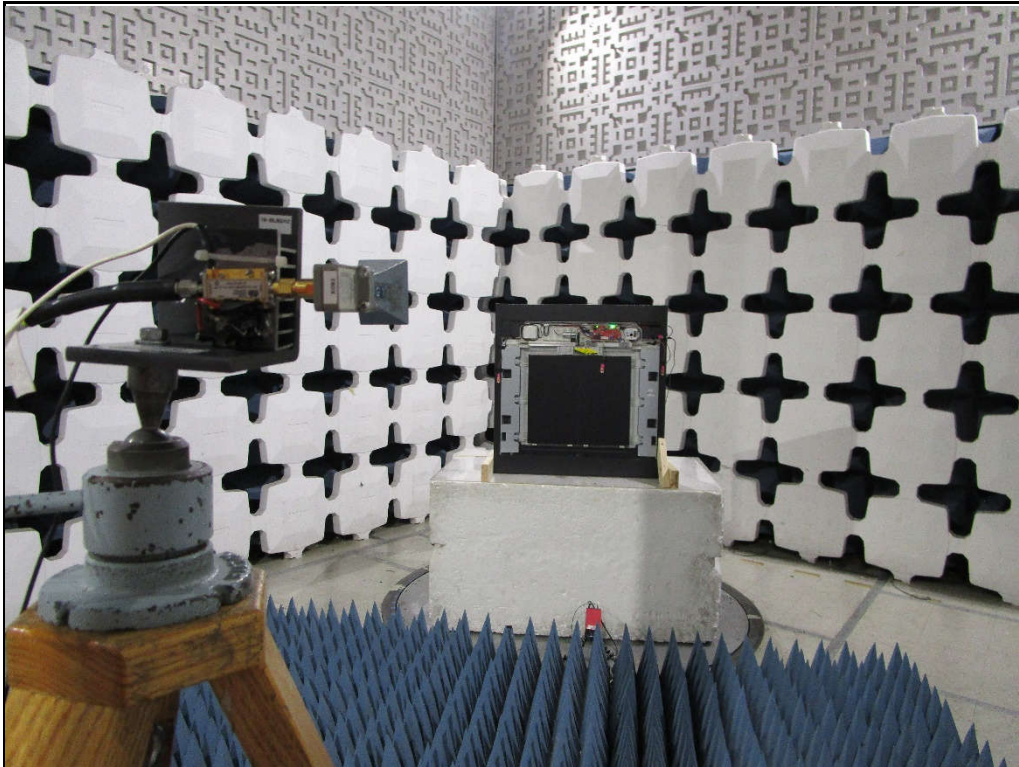

Test Setup for Spurious Radiated Emissions, 30MHz – 1GHz – Antenna Polarization Horizontal

Test Setup for Spurious Radiated Emissions, 30MHz – 1GHz – Antenna Polarization Vertical

Test Setup for Spurious Radiated Emissions, 1 – 18GHz – Antenna Polarization Horizontal

Test Setup for Spurious Radiated Emissions, 1 – 18GHz – Antenna Polarization Vertical

Test Setup for Spurious Radiated Emissions, Above 18GHz – Antenna Polarization Horizontal

Test Setup for Spurious Radiated Emissions, Above 18GHz – Antenna Polarization Vertical