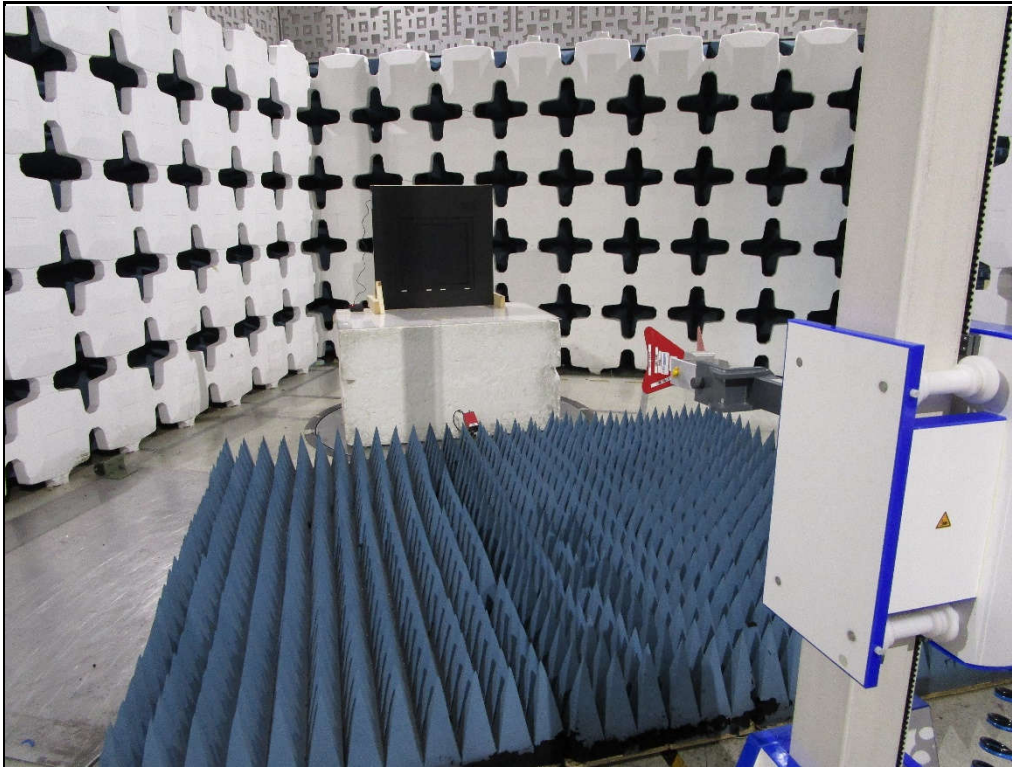

Test Setup for Spurious Radiated Emissions, 30MHz – 1GHz – Antenna Polarization Horizontal

Test Setup for Spurious Radiated Emissions, 30MHz – 1GHz – Antenna Polarization Vertical

Test Setup for Spurious Radiated Emissions, 1 – 18GHz – Antenna Polarization Horizontal

Test Setup for Spurious Radiated Emissions, 1 – 18GHz – Antenna Polarization Vertical

Test Setup for Spurious Radiated Emissions, Above 18GHz – Antenna Polarization Horizontal

Test Setup for Spurious Radiated Emissions, Above 18GHz – Antenna Polarization Vertical