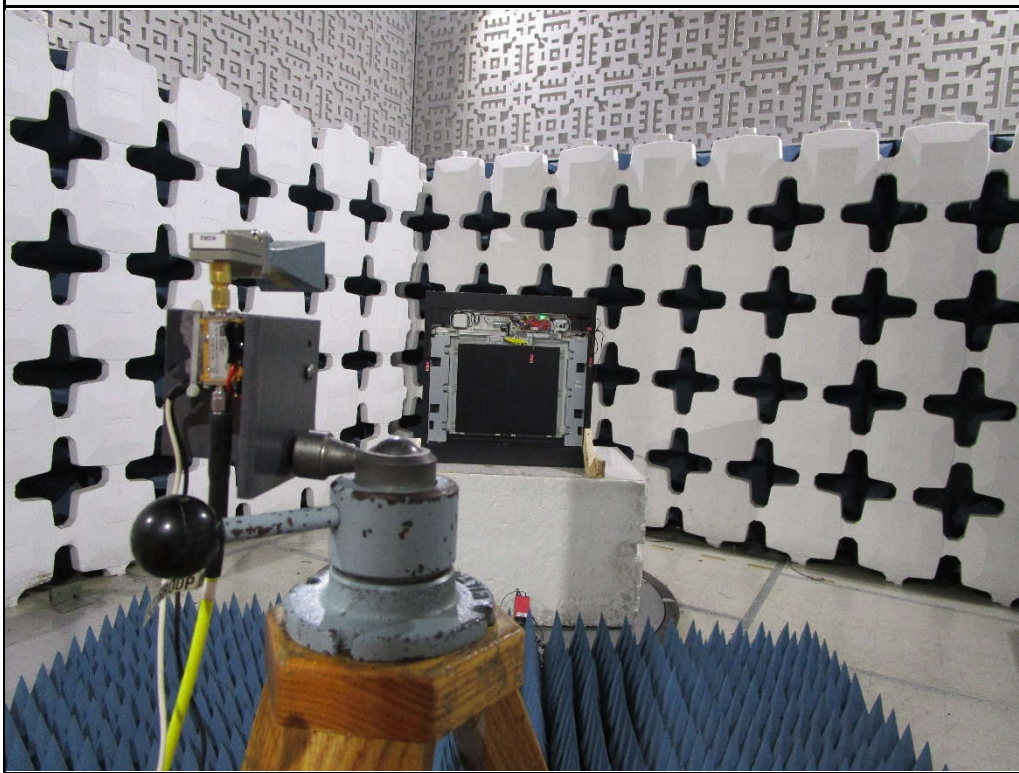

Test Setup for Spurious Radiated Emissions, 30MHz – 1GHz – Antenna Polarization Horizontal

Test Setup for Spurious Radiated Emissions, 30MHz – 1GHz – Antenna Polarization Vertical

Test Setup for Spurious Radiated Emissions, 1 – 18GHz – Antenna Polarization Horizontal

Test Setup for Spurious Radiated Emissions, 1 – 18GHz – Antenna Polarization Vertical

Test Setup for Spurious Radiated Emissions, Above 18GHz – Antenna Polarization Horizontal

Test Setup for Spurious Radiated Emissions, Above 18GHz – Antenna Polarization Vertical