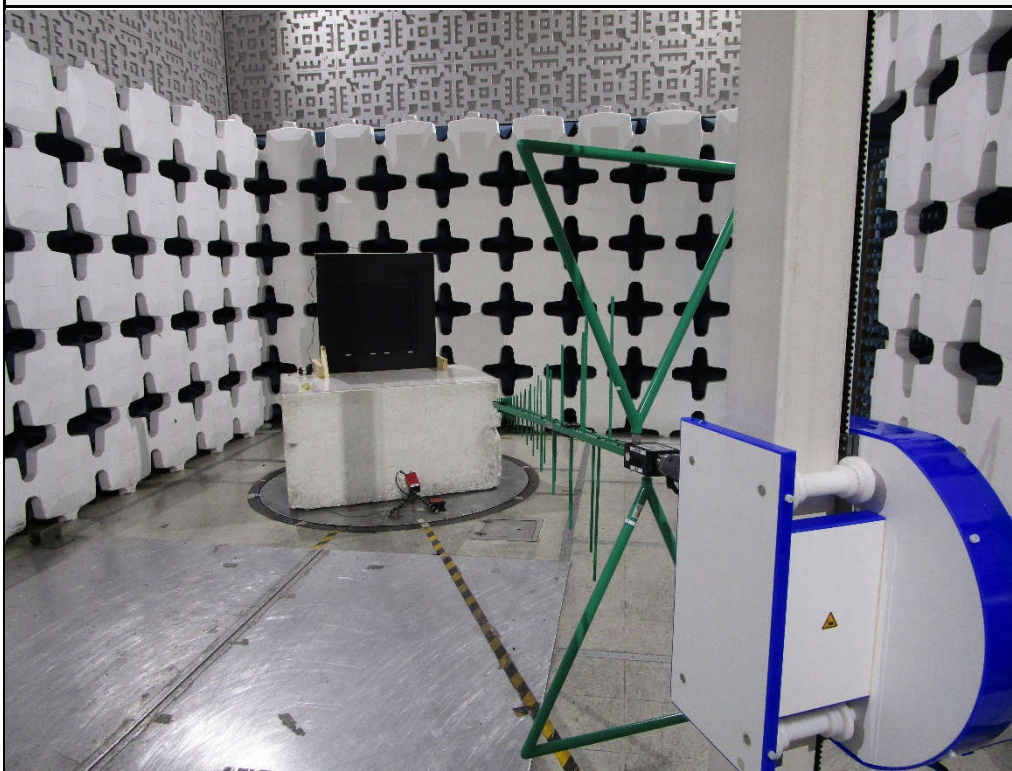

Test Setup for Spurious Radiated Emissions, 30MHz – 1GHz – Antenna Polarization Horizontal

Test Setup for Spurious Radiated Emissions, 30MHz – 1GHz – Antenna Polarization Vertical

Test Setup for Spurious Radiated Emissions, 1 – 18GHz – Antenna Polarization Horizontal

Test Setup for Spurious Radiated Emissions, 1 – 18GHz – Antenna Polarization Vertical

Test Setup for Spurious Radiated Emissions, Above 18GHz – Antenna Polarization Horizontal

Test Setup for Spurious Radiated Emissions, Above 18GHz – Antenna Polarization Vertical