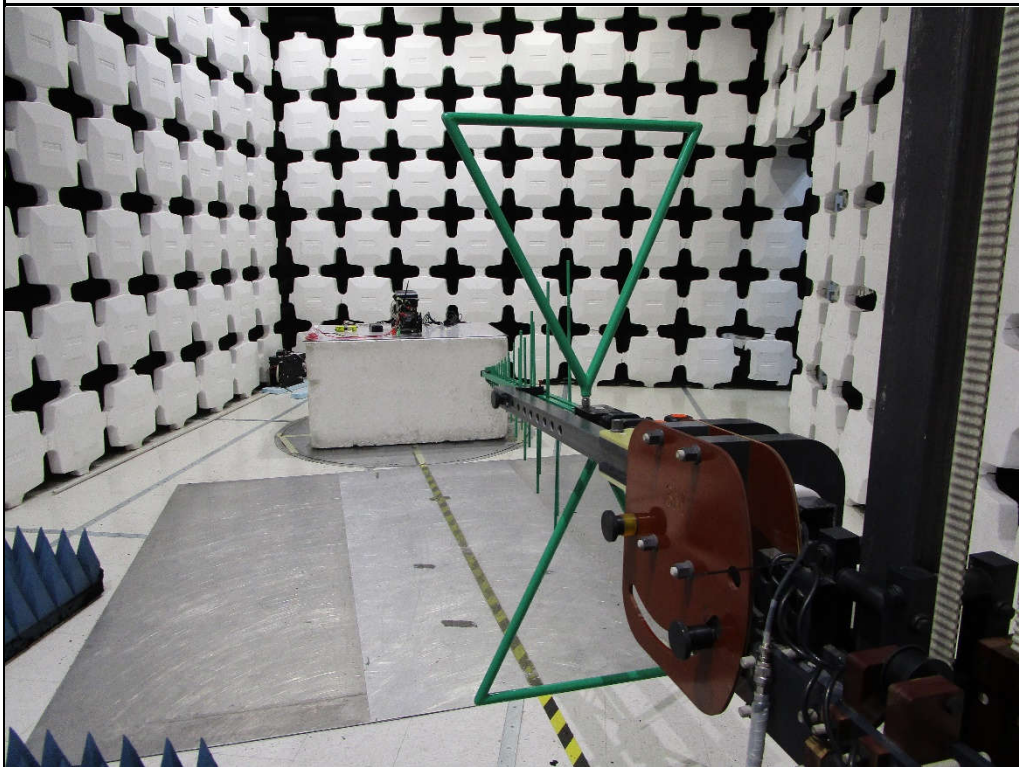

Test Setup for Spurious Radiated Emissions, 30MHz – 1GHz – Antenna Polarization Horizontal

Test Setup for Spurious Radiated Emissions, 30MHz – 1GHz – Antenna Polarization Vertical

Test Setup for Spurious Radiated Emissions, Above 1GHz – Antenna Polarization Horizontal

Test Setup for Spurious Radiated Emissions, Above 1GHz – Antenna Polarization Vertical