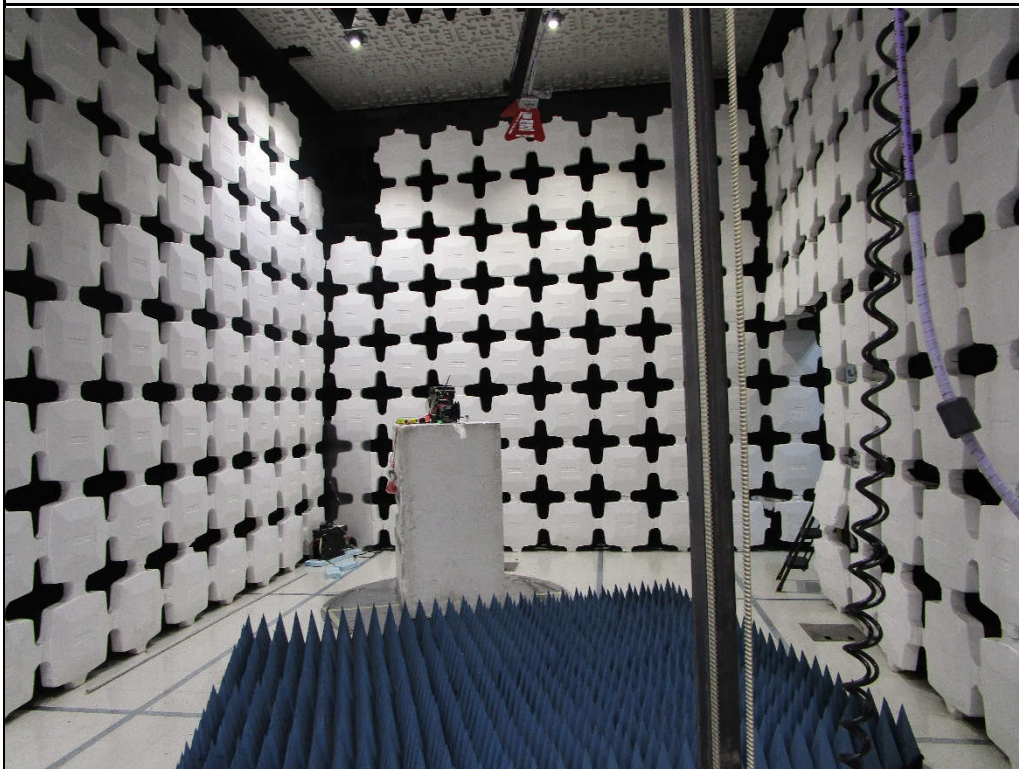

Test Setup for Spurious Radiated Emissions, 30MHz – 1GHz – Antenna Polarization Horizontal

Test Setup for Spurious Radiated Emissions, 30MHz – 1GHz – Antenna Polarization Vertical

Test Setup for Spurious Radiated Emissions, Above 1GHz – Antenna Polarization Horizontal

Test Setup for Spurious Radiated Emissions, Above 1GHz – Antenna Polarization Vertical