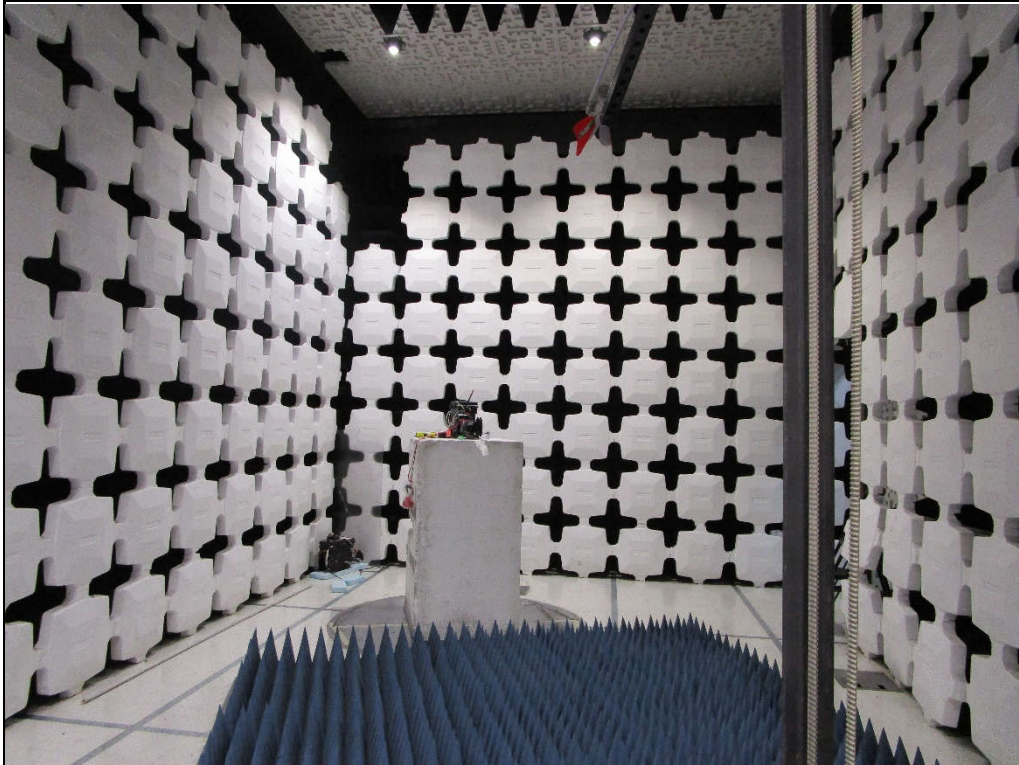

Test Setup for Spurious Radiated Emissions, 30MHz – 1GHz – Antenna Polarization Horizontal

Test Setup for Spurious Radiated Emissions, 30MHz – 1GHz – Antenna Polarization Vertical

Test Setup for Spurious Radiated Emissions, Above 1GHz – Antenna Polarization Horizontal

Test Setup for Spurious Radiated Emissions, Above 1GHz – Antenna Polarization Vertical