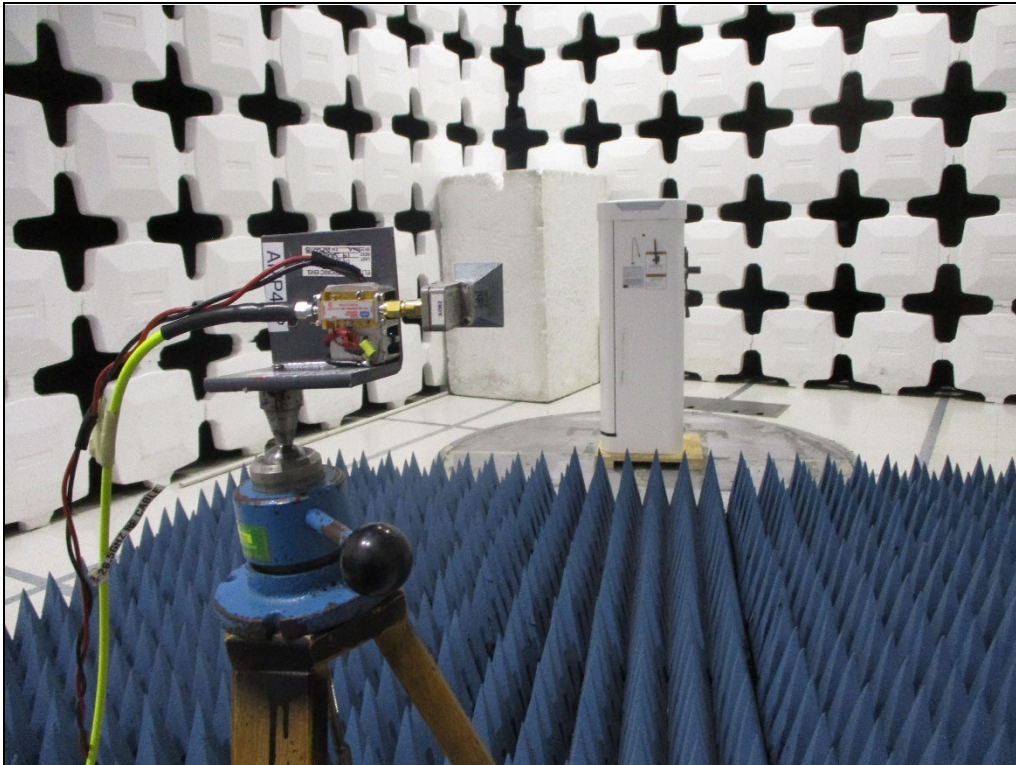

Test Setup for Spurious Radiated Emissions, 30MHz – 1GHz – Antenna
Polarization Horizontal

Test Setup for Spurious Radiated Emissions, 30MHz – 1GHz – Antenna
Polarization Vertical

Test Setup for Spurious Radiated Emissions, 1 – 18GHz – Antenna Polarization Horizontal

Test Setup for Spurious Radiated Emissions, 1 – 18GHz – Antenna Polarization Vertical

Test Setup for Spurious Radiated Emissions, Above 18GHz – Antenna Polarization Horizontal

Test Setup for Spurious Radiated Emissions, Above 18GHz – Antenna Polarization Vertical