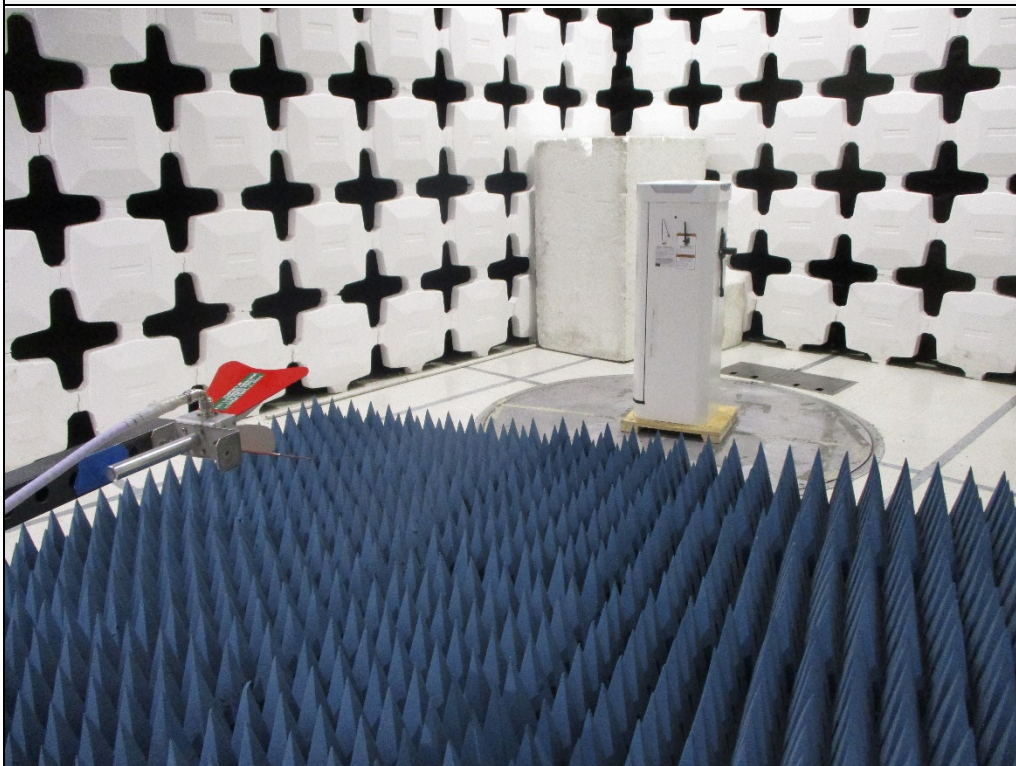

Test Setup for Spurious Radiated Emissions, 30MHz – 1GHz – Antenna
Polarization Horizontal

Test Setup for Spurious Radiated Emissions, 30MHz – 1GHz – Antenna
Polarization Vertical

Test Setup for Spurious Radiated Emissions, 1 – 18GHz – Antenna Polarization Horizontal

Test Setup for Spurious Radiated Emissions, 1 – 18GHz – Antenna Polarization Vertical

Test Setup for Spurious Radiated Emissions, Above 18GHz – Antenna Polarization Horizontal

Test Setup for Spurious Radiated Emissions, Above 18GHz – Antenna Polarization Vertical