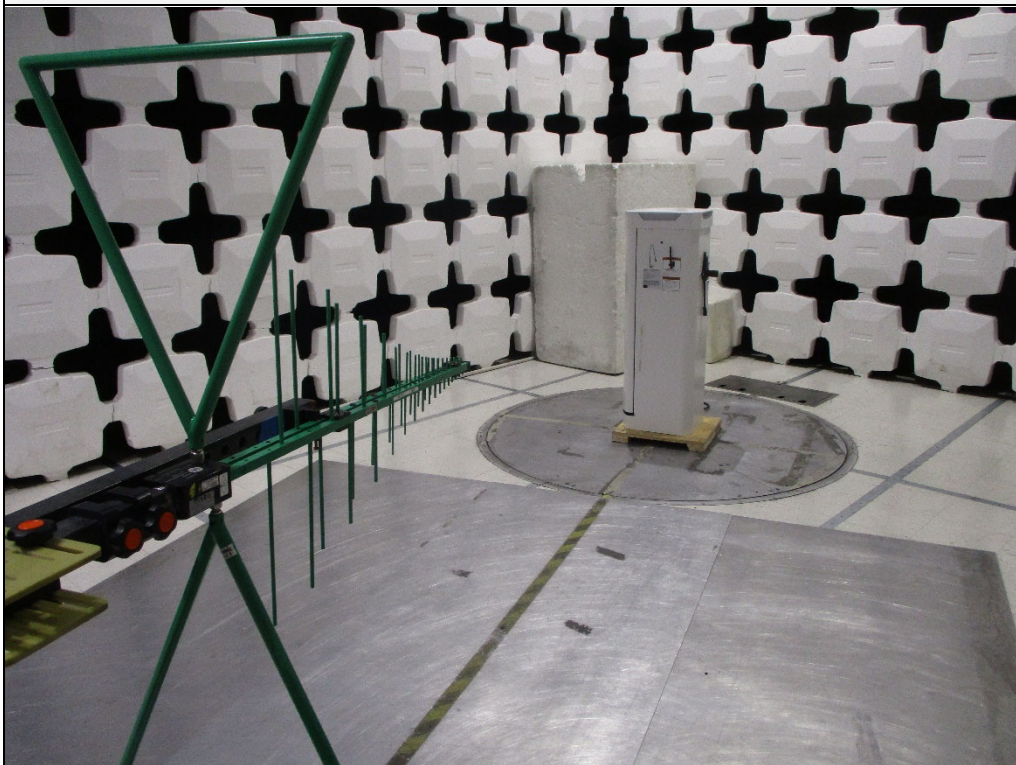

Test Setup for Spurious Radiated Emissions, 30MHz – 1GHz – Antenna
Polarization Horizontal

Test Setup for Spurious Radiated Emissions, 30MHz – 1GHz – Antenna
Polarization Vertical

Test Setup for Spurious Radiated Emissions, 1 – 18GHz – Antenna Polarization Horizontal

Test Setup for Spurious Radiated Emissions, 1 – 18GHz – Antenna Polarization Vertical

Test Setup for Spurious Radiated Emissions, Above 18GHz – Antenna Polarization Horizontal

Test Setup for Spurious Radiated Emissions, Above 18GHz – Antenna Polarization Vertical