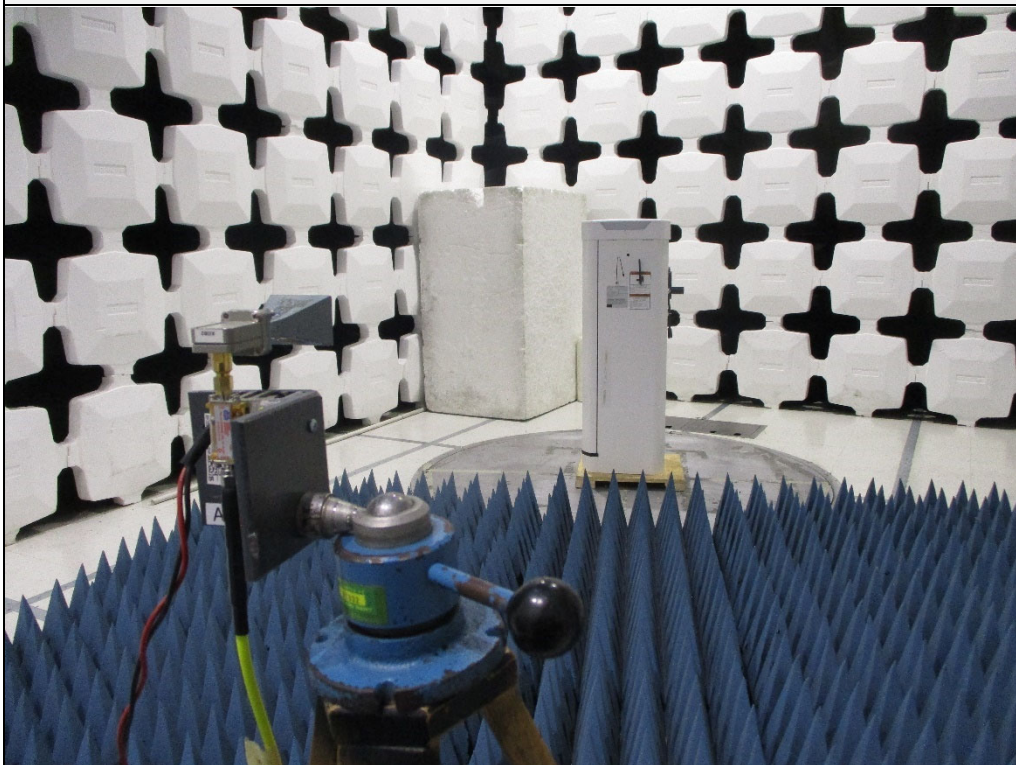

Test Setup for Spurious Radiated Emissions, 30MHz – 1GHz – Antenna
Polarization Horizontal

Test Setup for Spurious Radiated Emissions, 30MHz – 1GHz – Antenna
Polarization Vertical

Test Setup for Spurious Radiated Emissions, 1 – 18GHz – Antenna Polarization Horizontal

Test Setup for Spurious Radiated Emissions, 1 – 18GHz – Antenna Polarization Vertical

Test Setup for Spurious Radiated Emissions, Above 18GHz – Antenna Polarization Horizontal

Test Setup for Spurious Radiated Emissions, Above 18GHz – Antenna Polarization Vertical