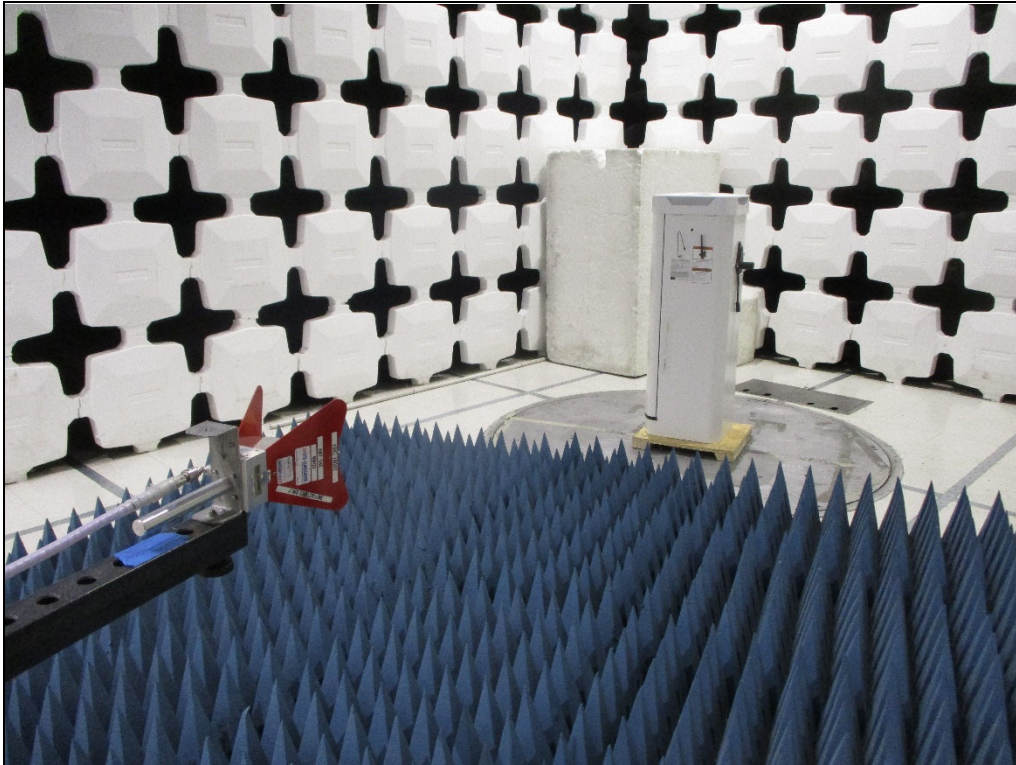

Test Setup for Spurious Radiated Emissions, 30MHz – 1GHz – Antenna
Polarization Horizontal

Test Setup for Spurious Radiated Emissions, 30MHz – 1GHz – Antenna
Polarization Vertical

Test Setup for Spurious Radiated Emissions, 1 – 18GHz – Antenna Polarization Horizontal

Test Setup for Spurious Radiated Emissions, 1 – 18GHz – Antenna Polarization Vertical

Test Setup for Spurious Radiated Emissions, Above 18GHz – Antenna Polarization Horizontal

Test Setup for Spurious Radiated Emissions, Above 18GHz – Antenna Polarization Vertical