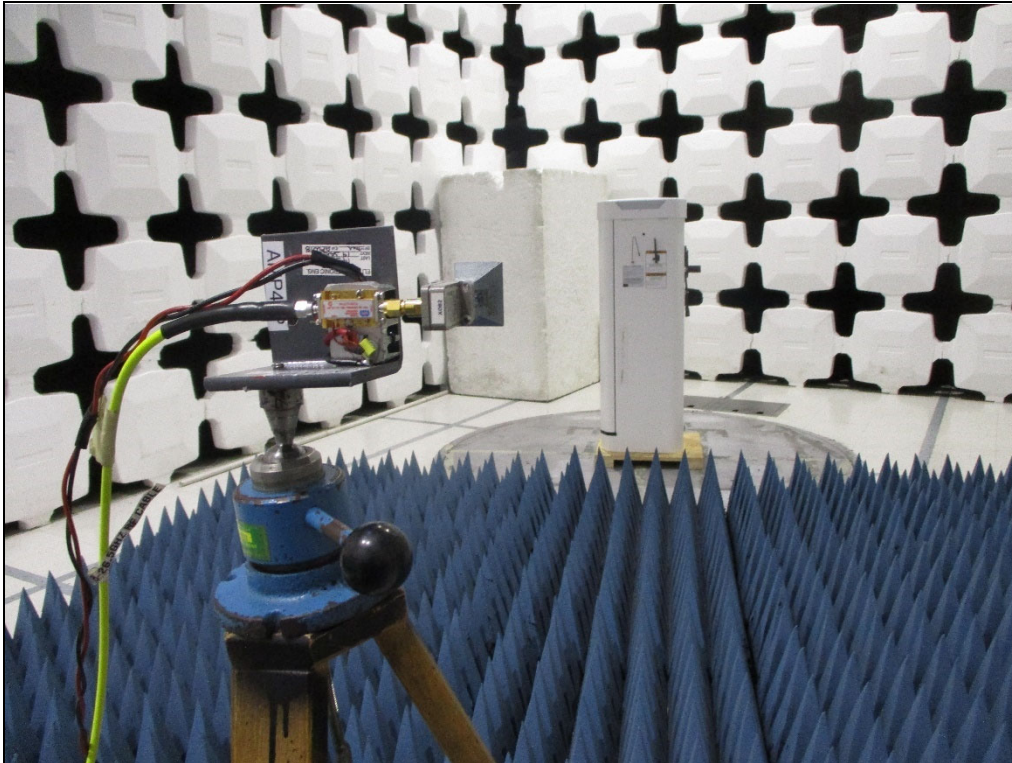

Test Setup for Spurious Radiated Emissions, 30MHz – 1GHz – Antenna Polarization Horizontal

Test Setup for Spurious Radiated Emissions, 30MHz – 1GHz – Antenna Polarization Vertical

Test Setup for Spurious Radiated Emissions, 1 – 18GHz – Antenna Polarization Horizontal

Test Setup for Spurious Radiated Emissions, 1 – 18GHz – Antenna Polarization Vertical

Test Setup for Spurious Radiated Emissions, Above 18GHz – Antenna Polarization Horizontal

Test Setup for Spurious Radiated Emissions, Above 18GHz – Antenna Polarization Vertical