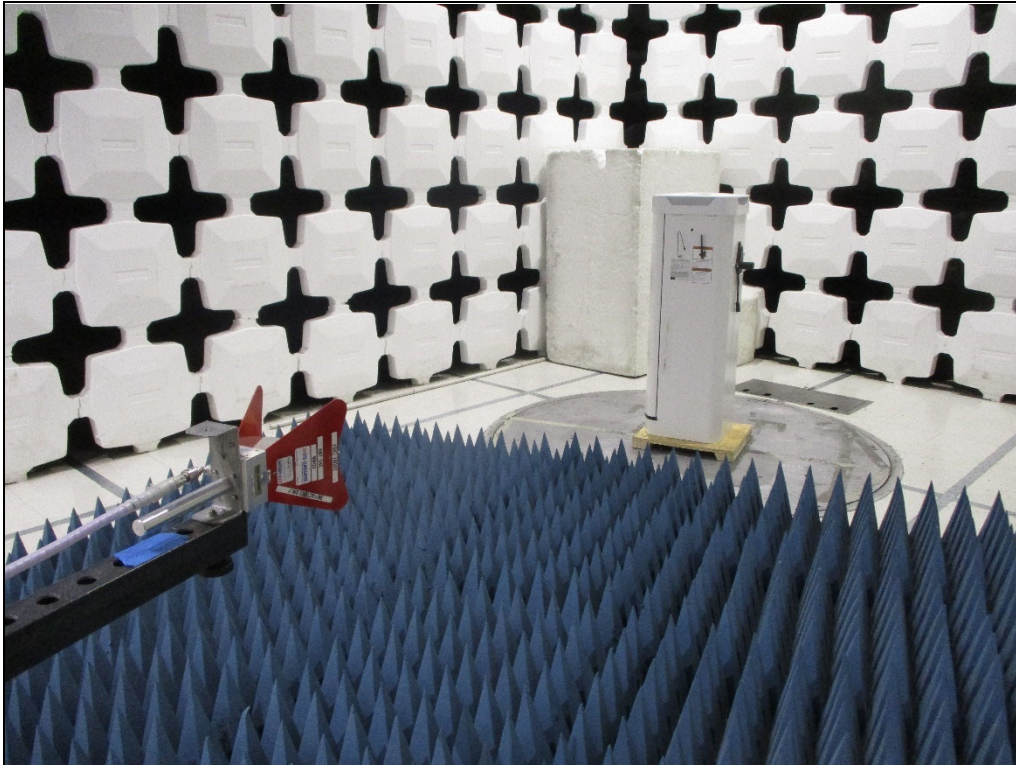

Test Setup for Spurious Radiated Emissions, 30MHz – 1GHz – Antenna Polarization Horizontal

Test Setup for Spurious Radiated Emissions, 30MHz – 1GHz – Antenna Polarization Vertical

Test Setup for Spurious Radiated Emissions, 1 – 18GHz – Antenna Polarization Horizontal

Test Setup for Spurious Radiated Emissions, 1 – 18GHz – Antenna Polarization Vertical

Test Setup for Spurious Radiated Emissions, Above 18GHz – Antenna Polarization Horizontal

Test Setup for Spurious Radiated Emissions, Above 18GHz – Antenna Polarization Vertical