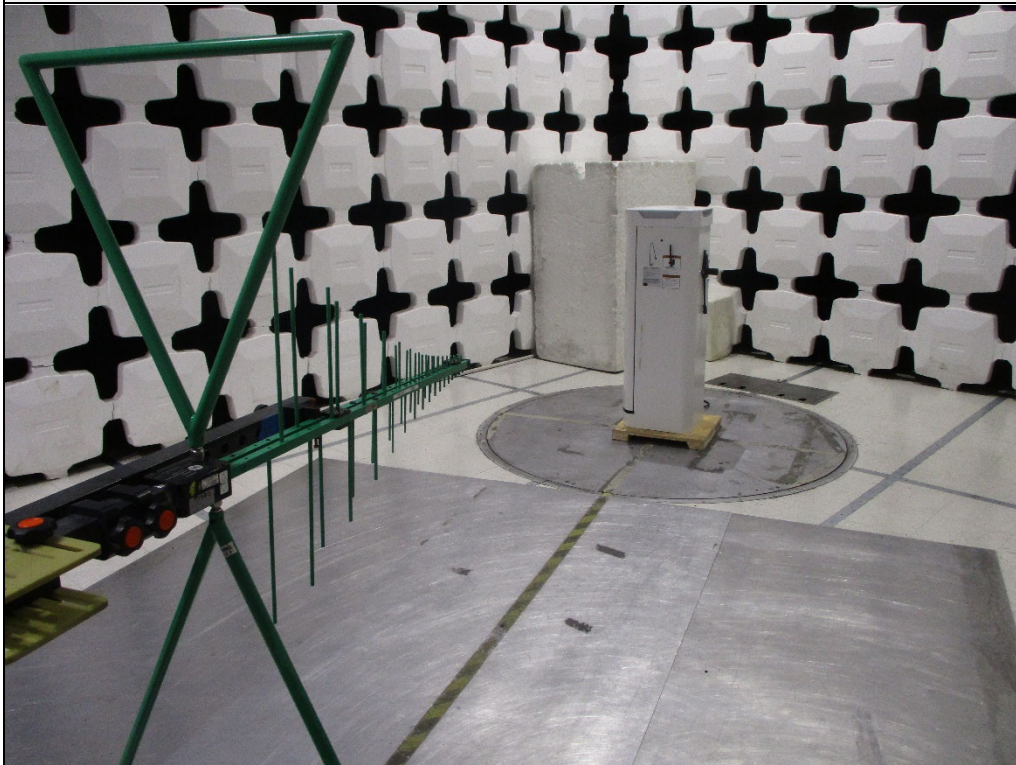

Test Setup for Spurious Radiated Emissions, 30MHz – 1GHz – Antenna Polarization Horizontal

Test Setup for Spurious Radiated Emissions, 30MHz – 1GHz – Antenna Polarization Vertical

Test Setup for Spurious Radiated Emissions, 1 – 18GHz – Antenna Polarization Horizontal

Test Setup for Spurious Radiated Emissions, 1 – 18GHz – Antenna Polarization Vertical

Test Setup for Spurious Radiated Emissions, Above 18GHz – Antenna Polarization Horizontal

Test Setup for Spurious Radiated Emissions, Above 18GHz – Antenna Polarization Vertical