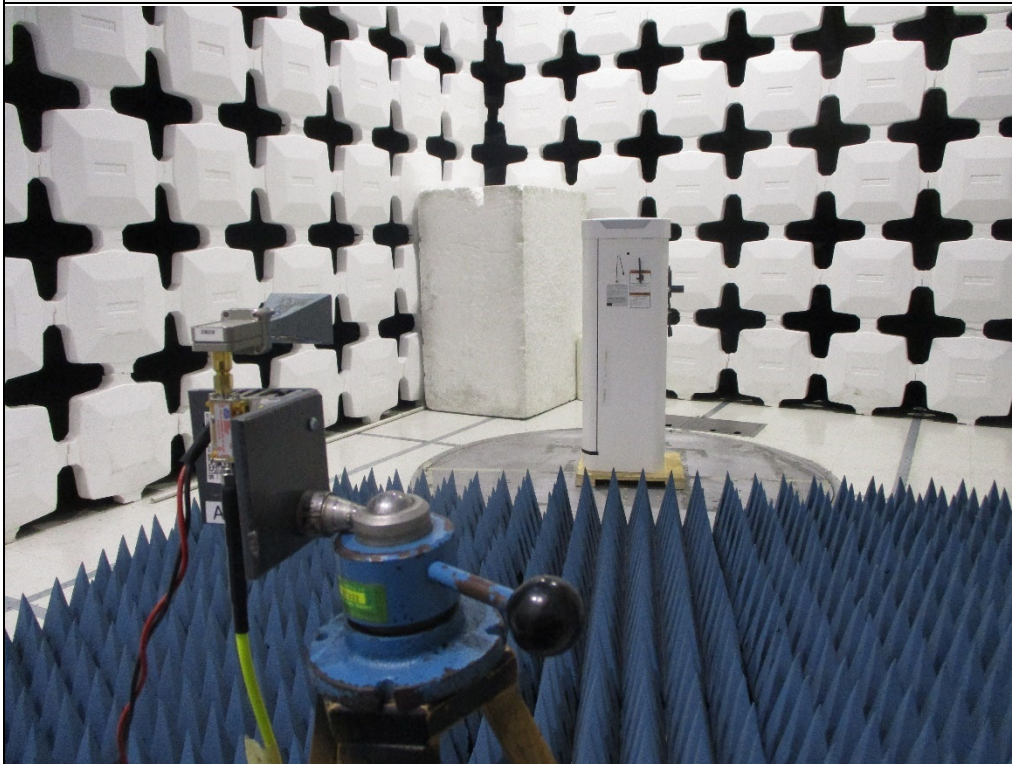

Test Setup for Spurious Radiated Emissions, 30MHz – 1GHz – Antenna Polarization Horizontal

Test Setup for Spurious Radiated Emissions, 30MHz – 1GHz – Antenna Polarization Vertical

Test Setup for Spurious Radiated Emissions, 1 – 18GHz – Antenna Polarization Horizontal

Test Setup for Spurious Radiated Emissions, 1 – 18GHz – Antenna Polarization Vertical

Test Setup for Spurious Radiated Emissions, Above 18GHz – Antenna Polarization Horizontal

Test Setup for Spurious Radiated Emissions, Above 18GHz – Antenna Polarization Vertical