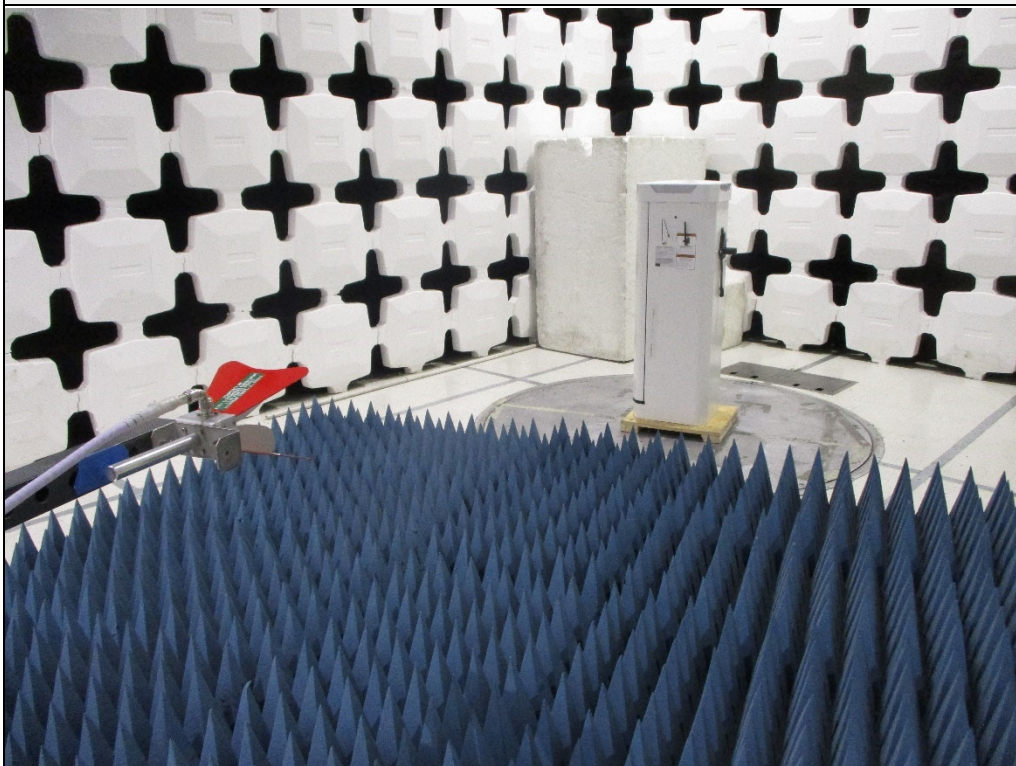

Test Setup for Spurious Radiated Emissions, 30MHz – 1GHz – Antenna Polarization Horizontal

Test Setup for Spurious Radiated Emissions, 30MHz – 1GHz – Antenna Polarization Vertical

Test Setup for Spurious Radiated Emissions, 1 – 18GHz – Antenna Polarization Horizontal

Test Setup for Spurious Radiated Emissions, 1 – 18GHz – Antenna Polarization Vertical

Test Setup for Spurious Radiated Emissions, Above 18GHz – Antenna Polarization Horizontal

Test Setup for Spurious Radiated Emissions, Above 18GHz – Antenna Polarization Vertical