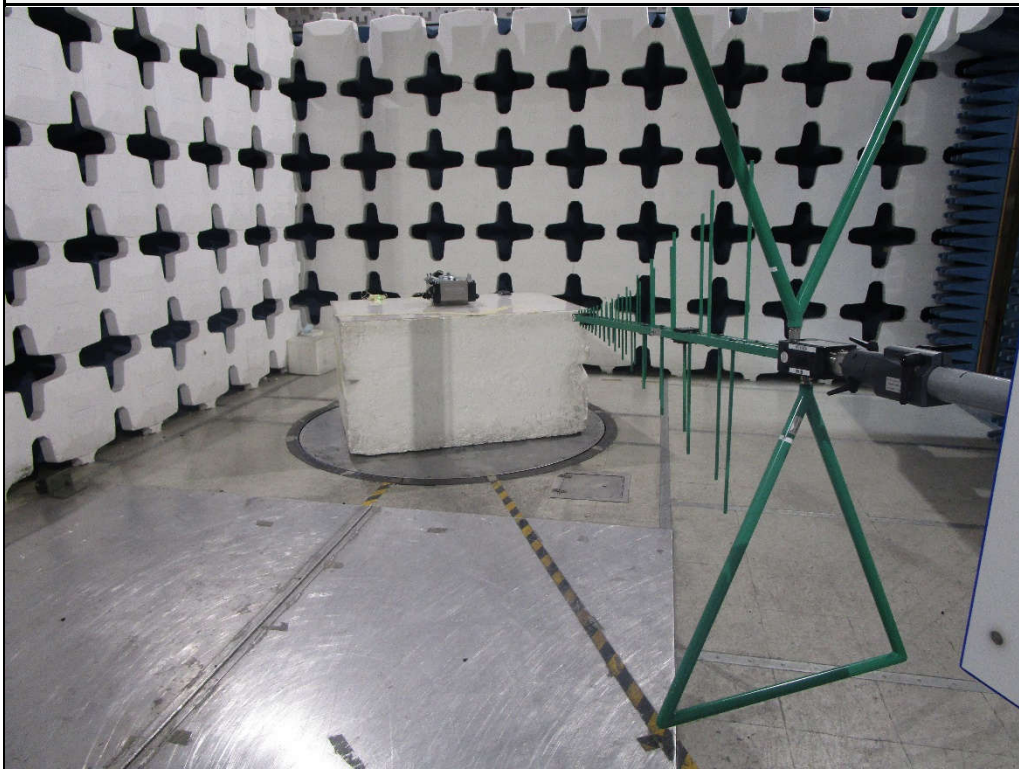

Test Setup for Spurious Radiated Emissions, 30MHz – 1GHz – Antenna Polarization Horizontal

Test Setup for Spurious Radiated Emissions, 30MHz – 1GHz – Antenna Polarization Vertical

Test Setup for Spurious Radiated Emissions, Above 1GHz – Antenna Polarization Horizontal

Test Setup for Spurious Radiated Emissions, Above 1GHz – Antenna Polarization Vertical