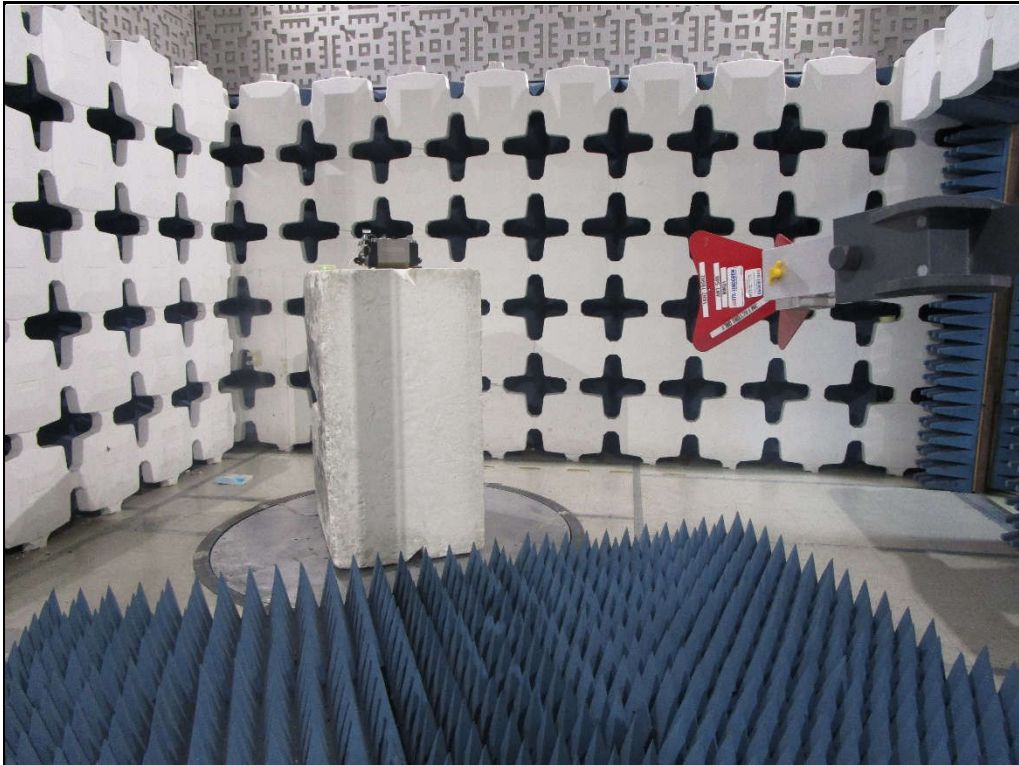

Test Setup for Spurious Radiated Emissions, 30MHz – 1GHz – Antenna Polarization Horizontal

Test Setup for Spurious Radiated Emissions, 30MHz – 1GHz – Antenna Polarization Vertical

Test Setup for Spurious Radiated Emissions, Above 1GHz – Antenna Polarization Horizontal

Test Setup for Spurious Radiated Emissions, Above 1GHz – Antenna Polarization Vertical