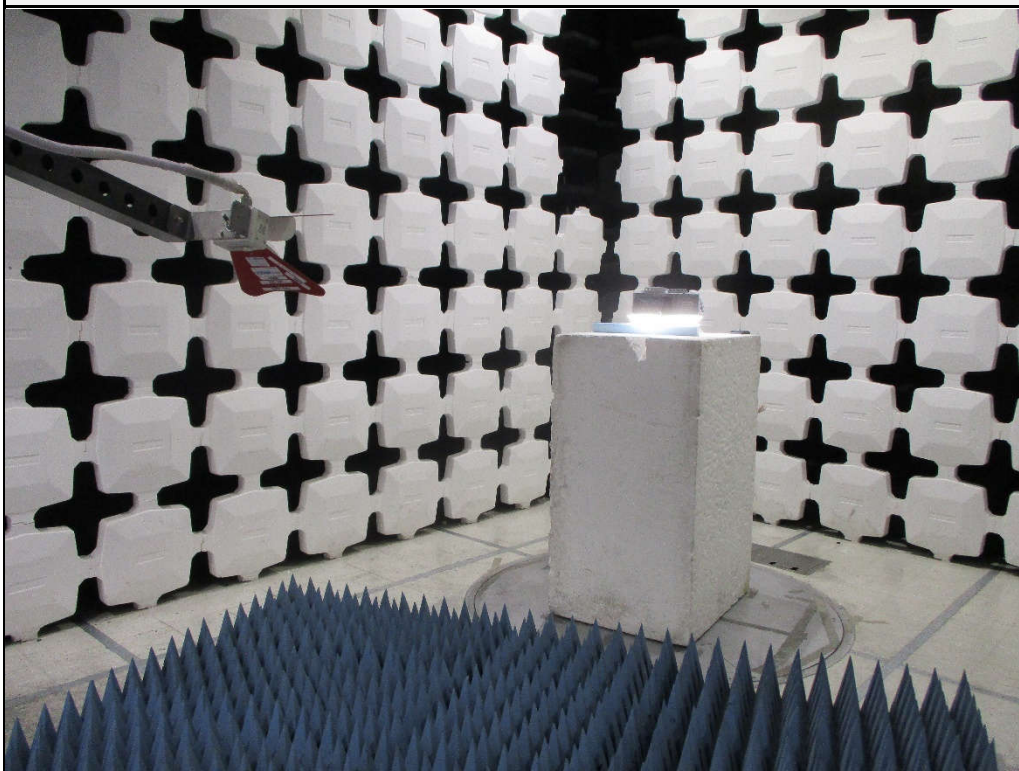

Test Setup for Spurious Radiated Emissions, 30MHz – 1GHz – Antenna Polarization Horizontal

Test Setup for Spurious Radiated Emissions, 30MHz – 1GHz – Antenna Polarization Vertical

Test Setup for Spurious Radiated Emissions, 1 – 18GHz – Antenna Polarization Horizontal

Test Setup for Spurious Radiated Emissions, 1 – 18GHz – Antenna Polarization Vertical

Test Setup for Spurious Radiated Emissions, Above 18GHz – Antenna Polarization Horizontal

Test Setup for Spurious Radiated Emissions, Above 18GHz – Antenna Polarization Vertical