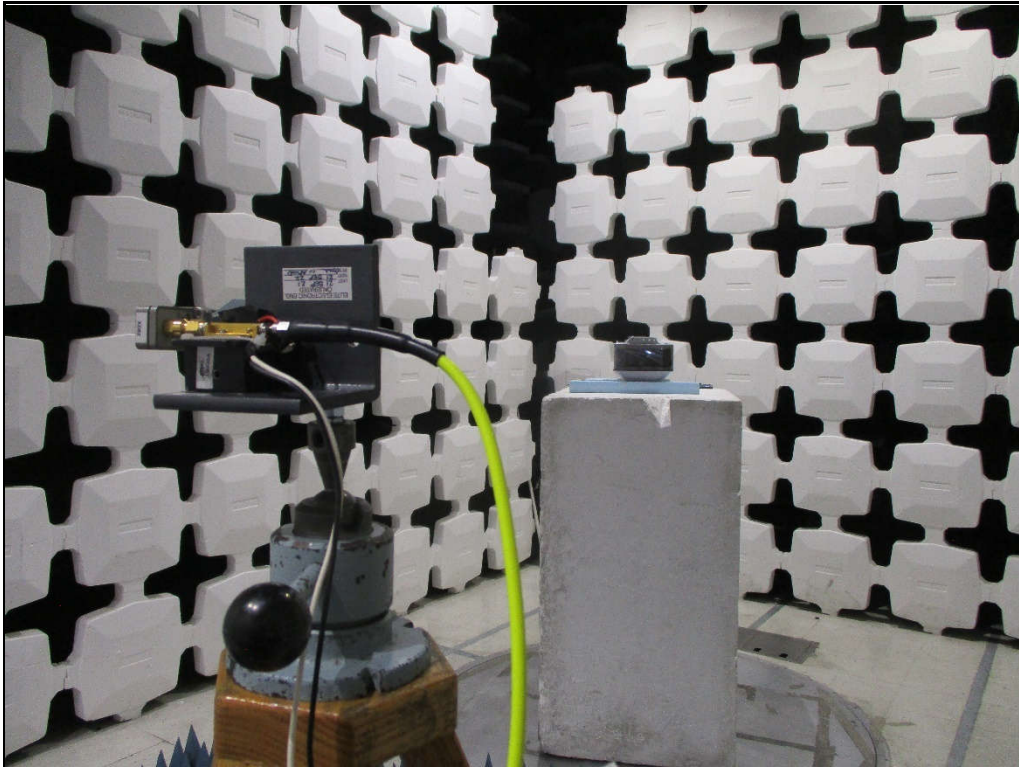

Test Setup for Spurious Radiated Emissions, 30MHz – 1GHz – Antenna Polarization Horizontal

Test Setup for Spurious Radiated Emissions, 30MHz – 1GHz – Antenna Polarization Vertical

Test Setup for Spurious Radiated Emissions, 1 – 18GHz – Antenna Polarization Horizontal

Test Setup for Spurious Radiated Emissions, 1 – 18GHz – Antenna Polarization Vertical

Test Setup for Spurious Radiated Emissions, Above 18GHz – Antenna Polarization Horizontal

Test Setup for Spurious Radiated Emissions, Above 18GHz – Antenna Polarization Vertical