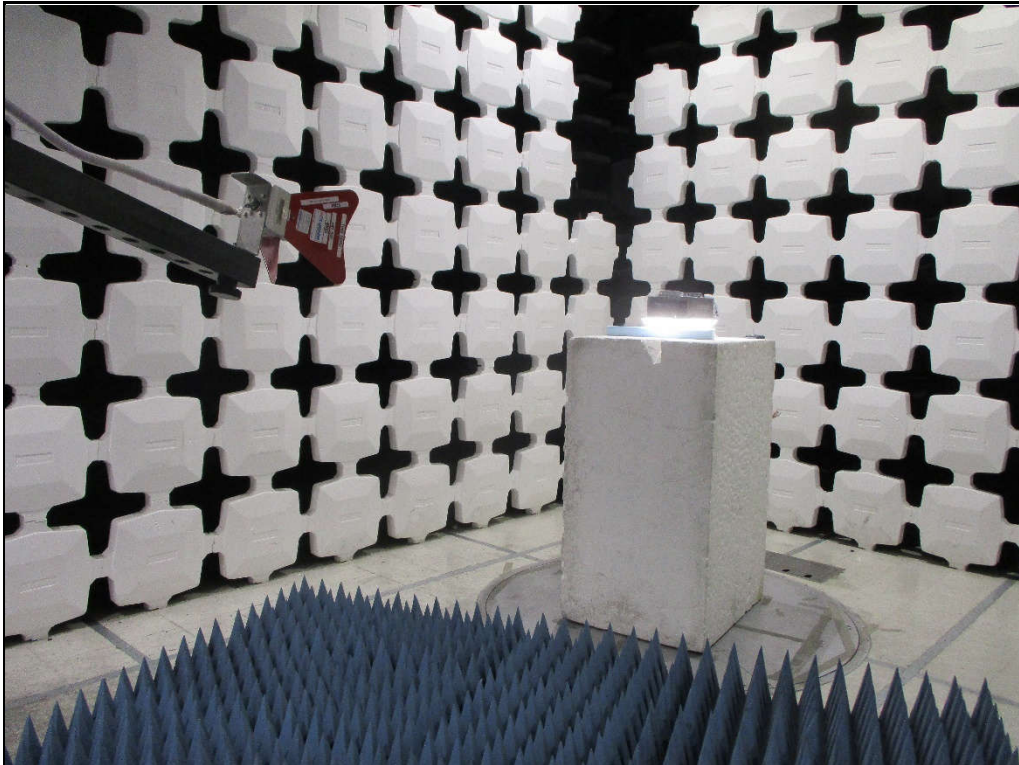

Test Setup for Spurious Radiated Emissions, 30MHz – 1GHz – Antenna Polarization Horizontal

Test Setup for Spurious Radiated Emissions, 30MHz – 1GHz – Antenna Polarization Vertical

Test Setup for Spurious Radiated Emissions, 1 – 18GHz – Antenna Polarization Horizontal

Test Setup for Spurious Radiated Emissions, 1 – 18GHz – Antenna Polarization Vertical

Test Setup for Spurious Radiated Emissions, Above 18GHz – Antenna Polarization Horizontal

Test Setup for Spurious Radiated Emissions, Above 18GHz – Antenna Polarization Vertical