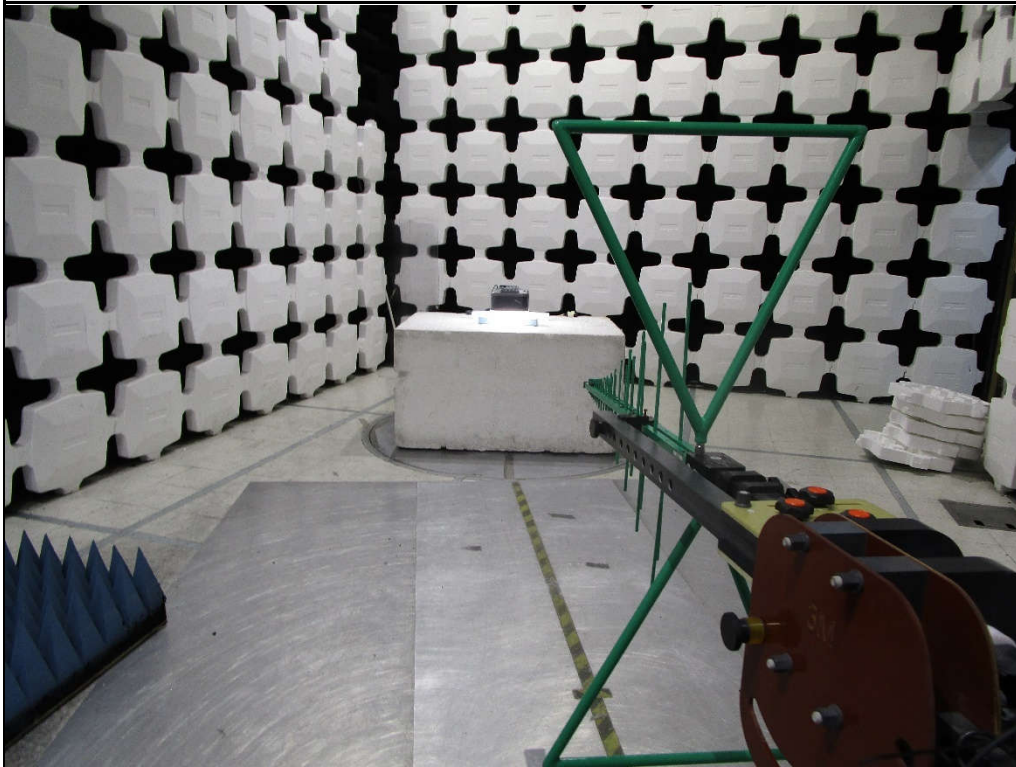

Test Setup for Spurious Radiated Emissions, 30MHz – 1GHz – Antenna Polarization Horizontal

Test Setup for Spurious Radiated Emissions, 30MHz – 1GHz – Antenna Polarization Vertical

Test Setup for Spurious Radiated Emissions, 1 – 18GHz – Antenna Polarization Horizontal

Test Setup for Spurious Radiated Emissions, 1 – 18GHz – Antenna Polarization Vertical

Test Setup for Spurious Radiated Emissions, Above 18GHz – Antenna Polarization Horizontal

Test Setup for Spurious Radiated Emissions, Above 18GHz – Antenna Polarization Vertical