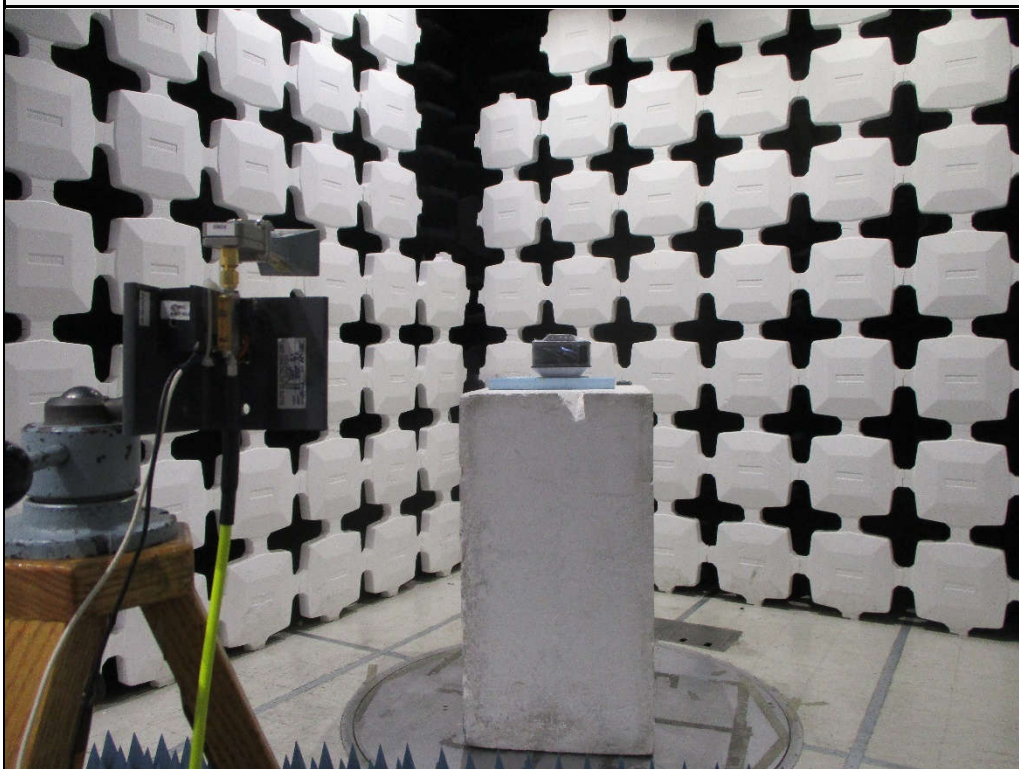

Test Setup for Spurious Radiated Emissions, 30MHz – 1GHz – Antenna Polarization Horizontal

Test Setup for Spurious Radiated Emissions, 30MHz – 1GHz – Antenna Polarization Vertical

Test Setup for Spurious Radiated Emissions, 1 – 18GHz – Antenna Polarization Horizontal

Test Setup for Spurious Radiated Emissions, 1 – 18GHz – Antenna Polarization Vertical

Test Setup for Spurious Radiated Emissions, Above 18GHz – Antenna Polarization Horizontal

Test Setup for Spurious Radiated Emissions, Above 18GHz – Antenna Polarization Vertical