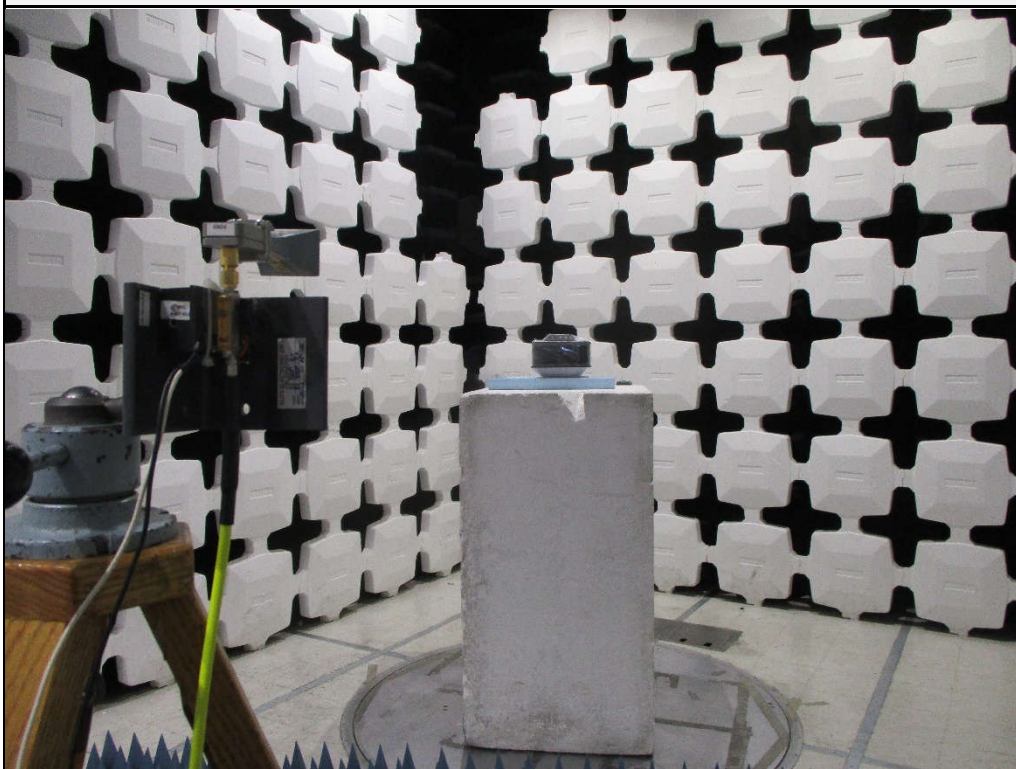

Test Setup for Spurious Radiated Emissions, 30MHz – 1GHz – Antenna Polarization Horizontal

Test Setup for Spurious Radiated Emissions, 30MHz – 1GHz – Antenna Polarization Vertical

Test Setup for Spurious Radiated Emissions, 1 – 18GHz – Antenna Polarization Horizontal

Test Setup for Spurious Radiated Emissions, 1 – 18GHz – Antenna Polarization Vertical

Test Setup for Spurious Radiated Emissions, Above 18GHz – Antenna Polarization Horizontal

Test Setup for Spurious Radiated Emissions, Above 18GHz – Antenna Polarization Vertical