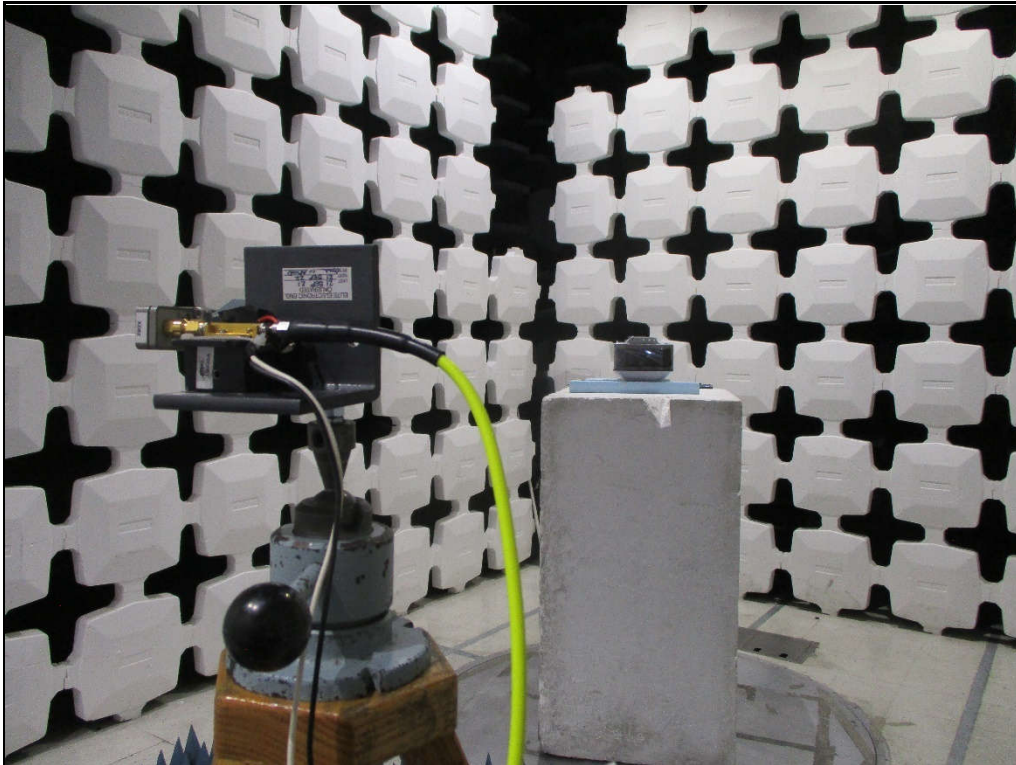

Test Setup for Spurious Radiated Emissions, 30MHz – 1GHz – Antenna Polarization Horizontal

Test Setup for Spurious Radiated Emissions, 30MHz – 1GHz – Antenna Polarization Vertical

Test Setup for Spurious Radiated Emissions, 1 – 18GHz – Antenna Polarization Horizontal

Test Setup for Spurious Radiated Emissions, 1 – 18GHz – Antenna Polarization Vertical

Test Setup for Spurious Radiated Emissions, Above 18GHz – Antenna Polarization Horizontal

Test Setup for Spurious Radiated Emissions, Above 18GHz – Antenna Polarization Vertical