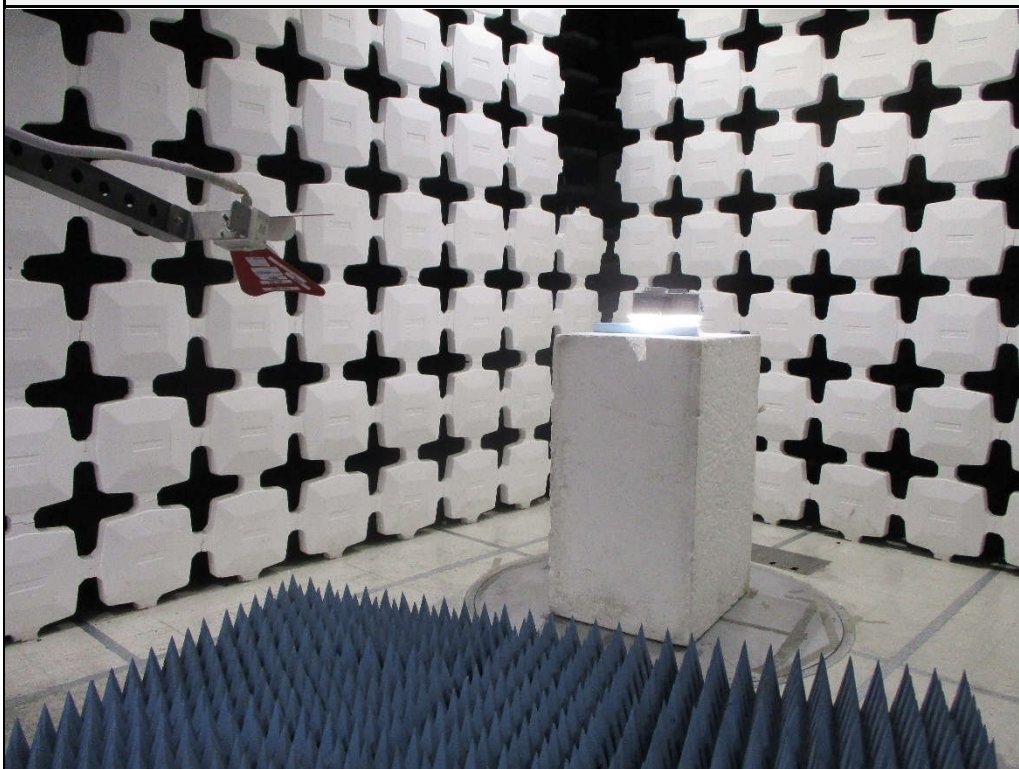

Test Setup for Spurious Radiated Emissions, 30MHz – 1GHz – Antenna Polarization Horizontal

Test Setup for Spurious Radiated Emissions, 30MHz – 1GHz – Antenna Polarization Vertical

Test Setup for Spurious Radiated Emissions, 1 – 18GHz – Antenna Polarization Horizontal

Test Setup for Spurious Radiated Emissions, 1 – 18GHz – Antenna Polarization Vertical

Test Setup for Spurious Radiated Emissions, Above 18GHz – Antenna Polarization Horizontal

Test Setup for Spurious Radiated Emissions, Above 18GHz – Antenna Polarization Vertical