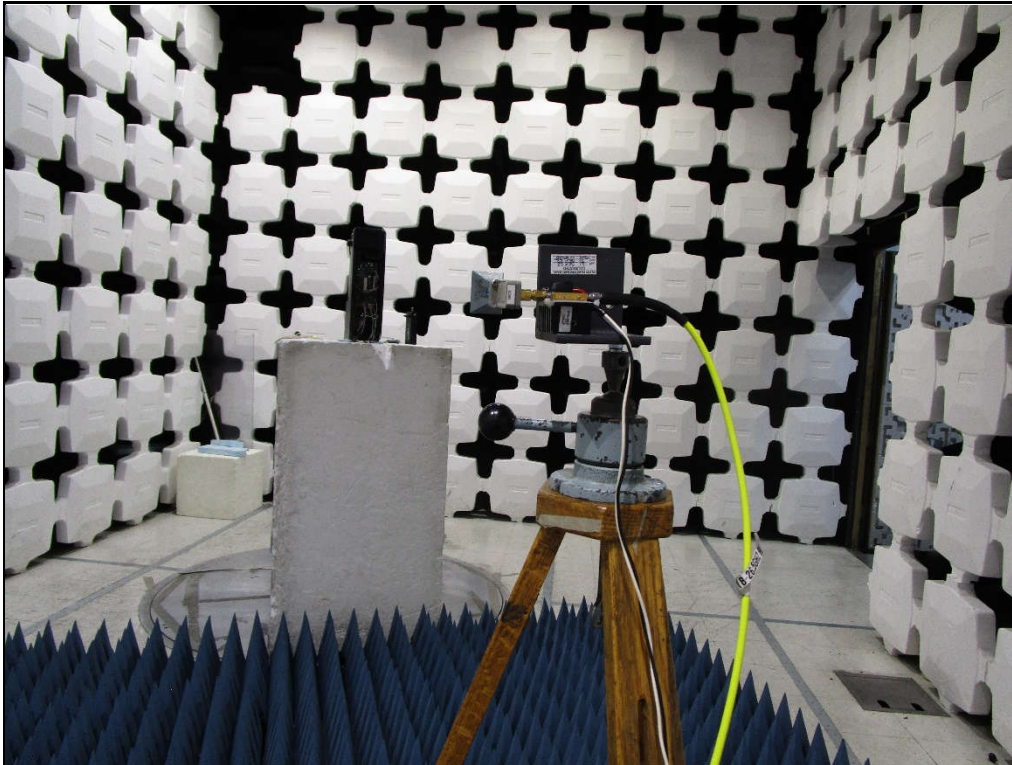

Test Setup for Spurious Radiated Emissions, 30MHz – 1GHz – Antenna
Polarization Horizontal

Test Setup for Spurious Radiated Emissions, 30MHz – 1GHz – Antenna
Polarization Vertical

Test Setup for Spurious Radiated Emissions, 1 – 18GHz – Antenna Polarization Horizontal

Test Setup for Spurious Radiated Emissions, 1 – 18GHz – Antenna Polarization Vertical

Test Setup for Spurious Radiated Emissions, Above 18GHz – Antenna Polarization Horizontal

Test Setup for Spurious Radiated Emissions, Above 18GHz – Antenna Polarization Vertical