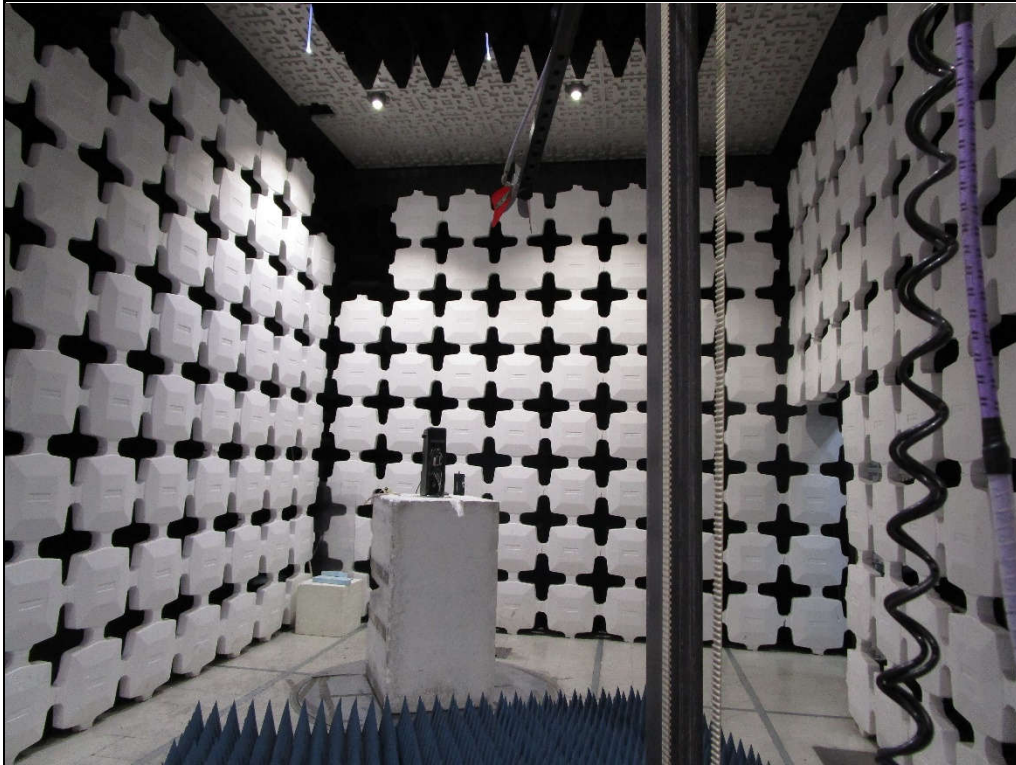

Test Setup for Spurious Radiated Emissions, 30MHz – 1GHz – Antenna
Polarization Horizontal

Test Setup for Spurious Radiated Emissions, 30MHz – 1GHz – Antenna
Polarization Vertical

Test Setup for Spurious Radiated Emissions, 1 – 18GHz – Antenna Polarization Horizontal

Test Setup for Spurious Radiated Emissions, 1 – 18GHz – Antenna Polarization Vertical

Test Setup for Spurious Radiated Emissions, Above 18GHz – Antenna Polarization Horizontal

Test Setup for Spurious Radiated Emissions, Above 18GHz – Antenna Polarization Vertical