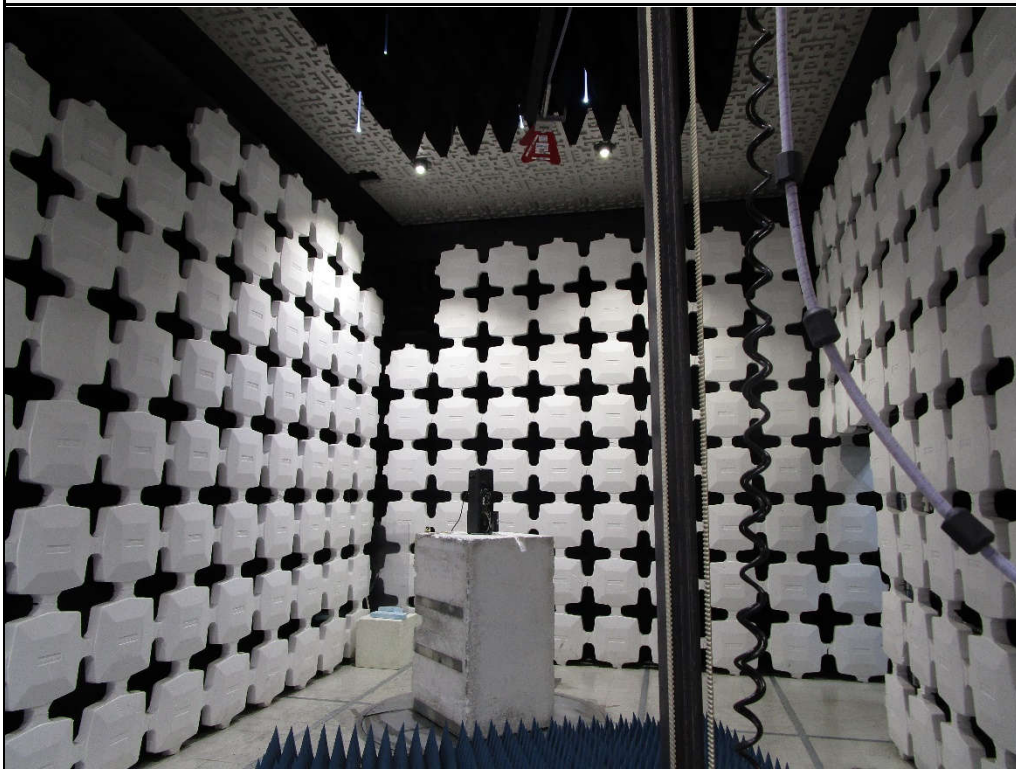

Test Setup for Spurious Radiated Emissions, 30MHz – 1GHz – Antenna
Polarization Horizontal

Test Setup for Spurious Radiated Emissions, 30MHz – 1GHz – Antenna
Polarization Vertical

Test Setup for Spurious Radiated Emissions, 1 – 18GHz – Antenna Polarization Horizontal

Test Setup for Spurious Radiated Emissions, 1 – 18GHz – Antenna Polarization Vertical

Test Setup for Spurious Radiated Emissions, Above 18GHz – Antenna Polarization Horizontal

Test Setup for Spurious Radiated Emissions, Above 18GHz – Antenna Polarization Vertical