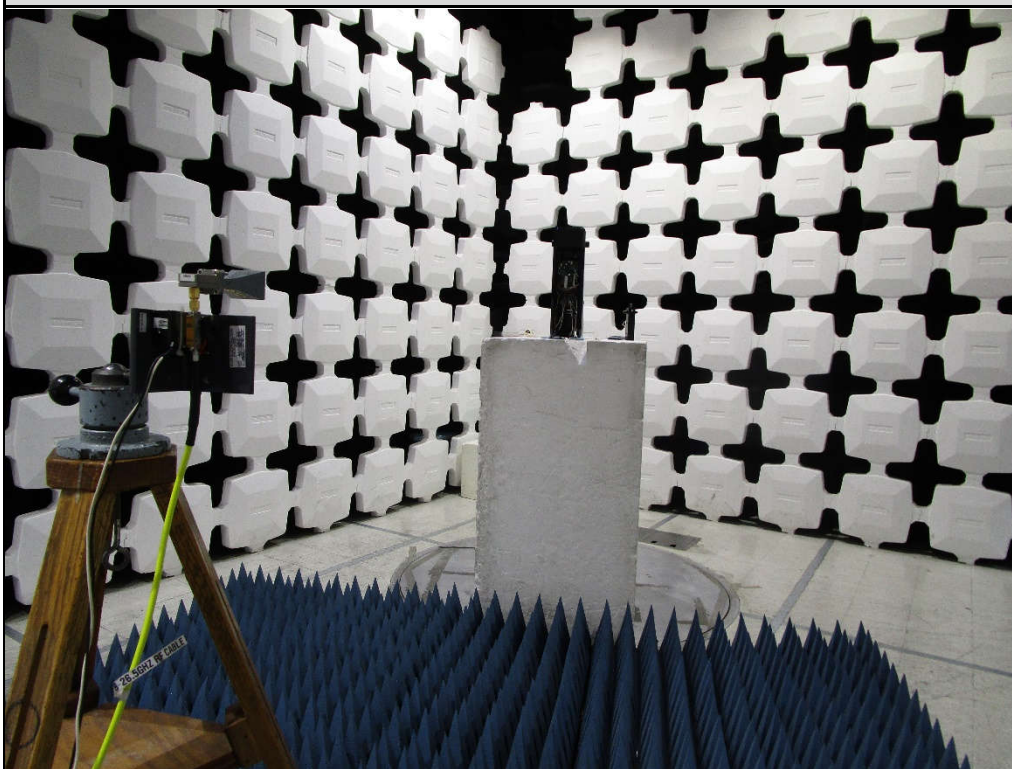

Test Setup for Spurious Radiated Emissions, 30MHz – 1GHz – Antenna
Polarization Horizontal

Test Setup for Spurious Radiated Emissions, 30MHz – 1GHz – Antenna
Polarization Vertical

Test Setup for Spurious Radiated Emissions, 1 – 18GHz – Antenna Polarization Horizontal

Test Setup for Spurious Radiated Emissions, 1 – 18GHz – Antenna Polarization Vertical

Test Setup for Spurious Radiated Emissions, Above 18GHz – Antenna Polarization Horizontal

Test Setup for Spurious Radiated Emissions, Above 18GHz – Antenna Polarization Vertical