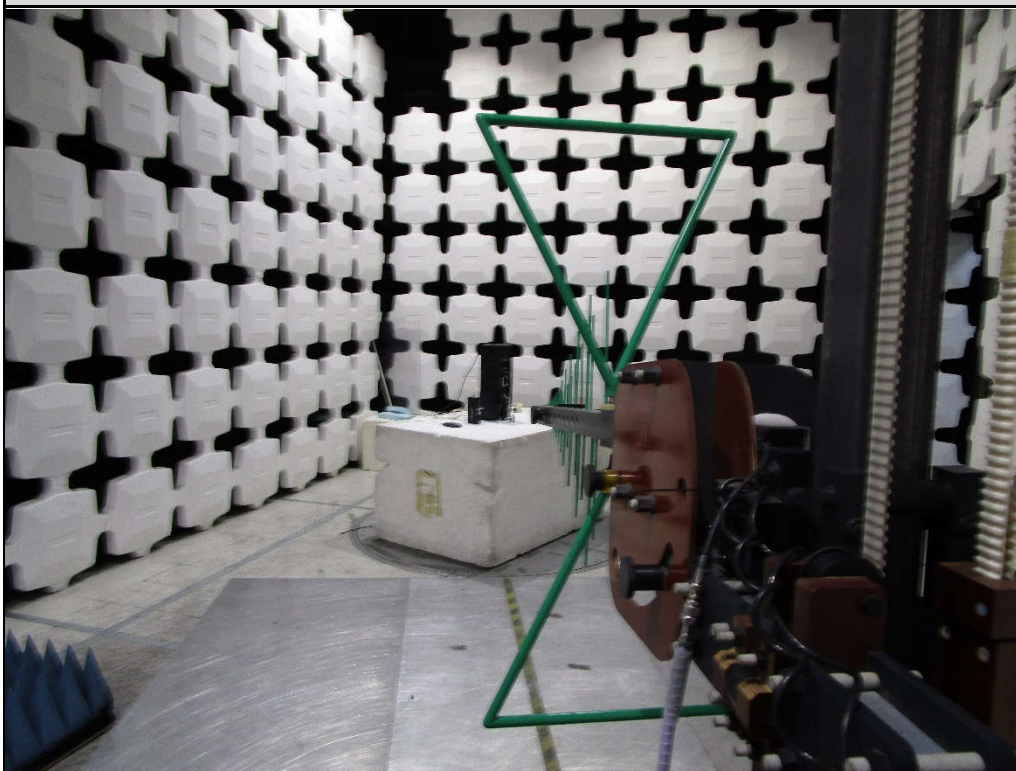

Test Setup for Spurious Radiated Emissions, 30MHz – 1GHz – Antenna
Polarization Horizontal

Test Setup for Spurious Radiated Emissions, 30MHz – 1GHz – Antenna
Polarization Vertical

Test Setup for Spurious Radiated Emissions, 1 – 18GHz – Antenna Polarization Horizontal

Test Setup for Spurious Radiated Emissions, 1 – 18GHz – Antenna Polarization Vertical

Test Setup for Spurious Radiated Emissions, Above 18GHz – Antenna Polarization Horizontal

Test Setup for Spurious Radiated Emissions, Above 18GHz – Antenna Polarization Vertical