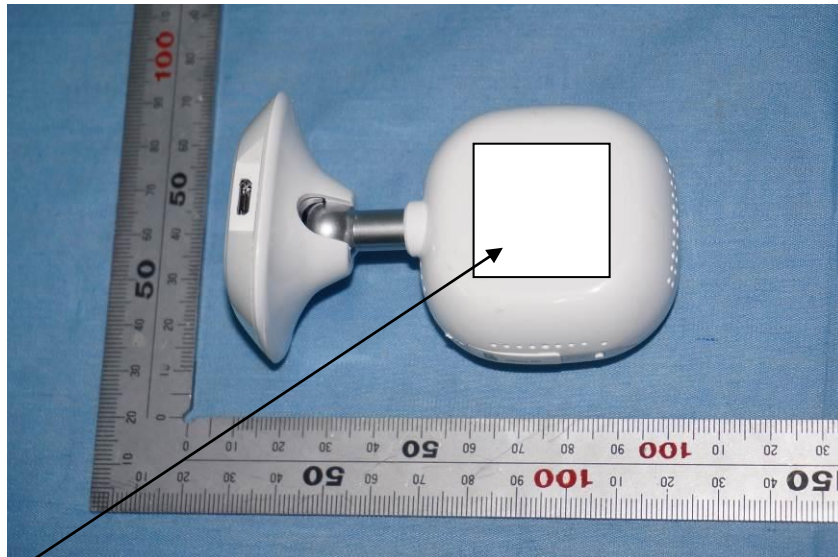

Product label

**ezviz** Wi-Fi Security Camera  
Model: MYQ-VIDSA1INT  
IP: 5V --- MAX 4.5W  
Verification Code: OSONMW  
MAC: XXXXXXXXXXXX 07/2013  
SN: A93510809 FCC ID: HBW-VIDSA1INT  
IC ID: 2666A-VIDSA1INT  
CAN ICES-3 (B)/NMB-3(B)

**NOM**

 XXX

Label location

Package label:

**ezviz** Wi-Fi Security Camera  
Model#: MYQ-VIDSA1INT  
SN: A93510809 XXX

Material code: 300700305

10015681 07/2013

This device complies with Part 15 of the FCC Rules.  
Operation is subject to the following two conditions:  
(1) This device may not cause harmful interference, and  
(2) This device must accept any interference received,  
including interference that may cause undesired operation