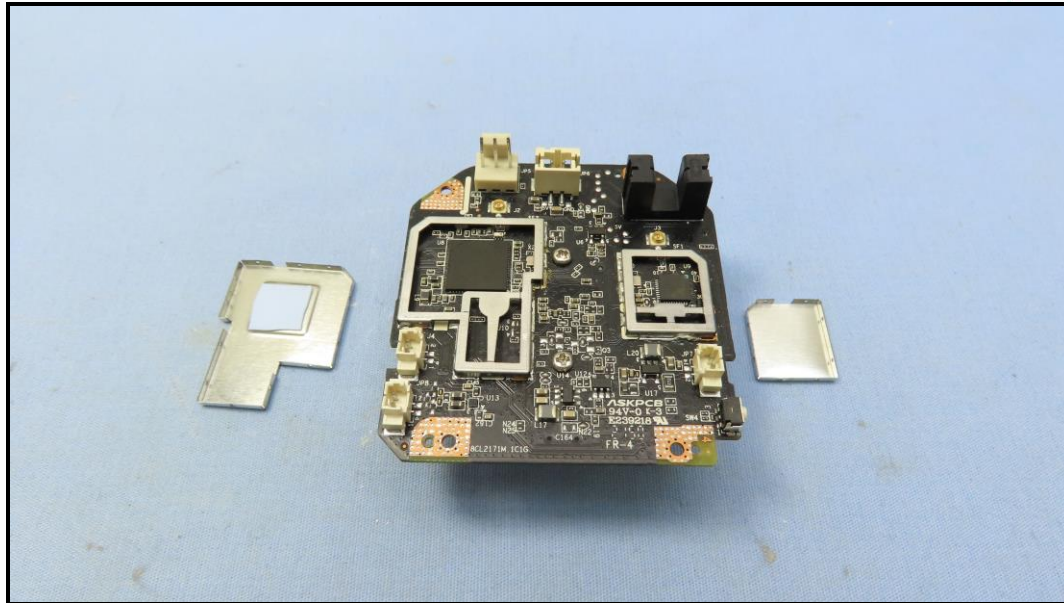

# CONSTRUCTION PHOTOS OF EUT

Brand : Chamberlain / Model : GDOCAMF1

BUREAU  
VERITAS