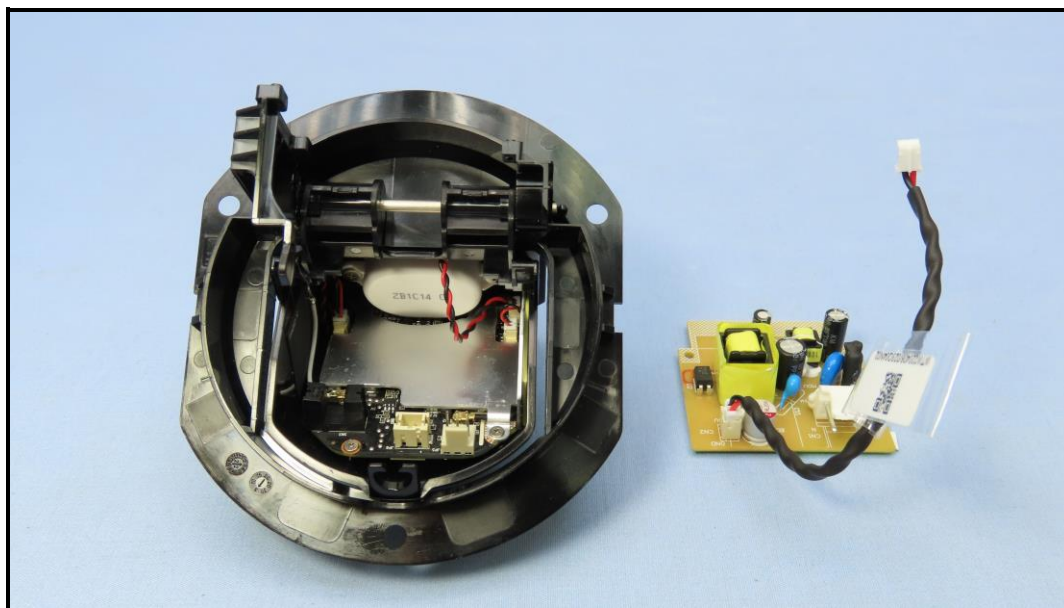

# CONSTRUCTION PHOTOS OF EUT

Brand : Chamberlain / Model : GDOCAMF1

BUREAU  
VERITAS