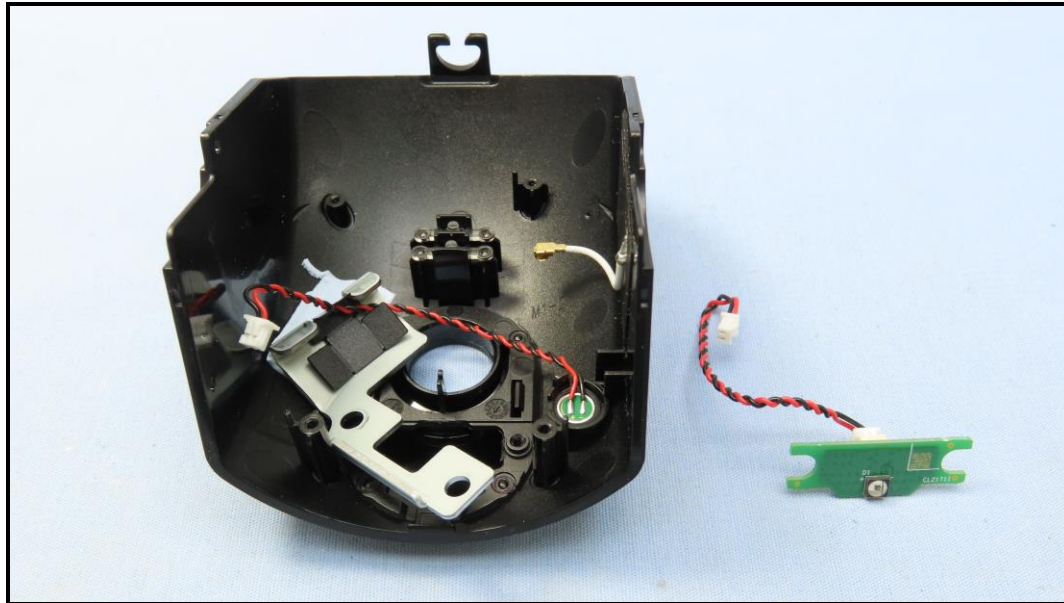

# CONSTRUCTION PHOTOS OF EUT

Brand : Chamberlain / Model : GDOCAMF1

BUREAU  
VERITAS