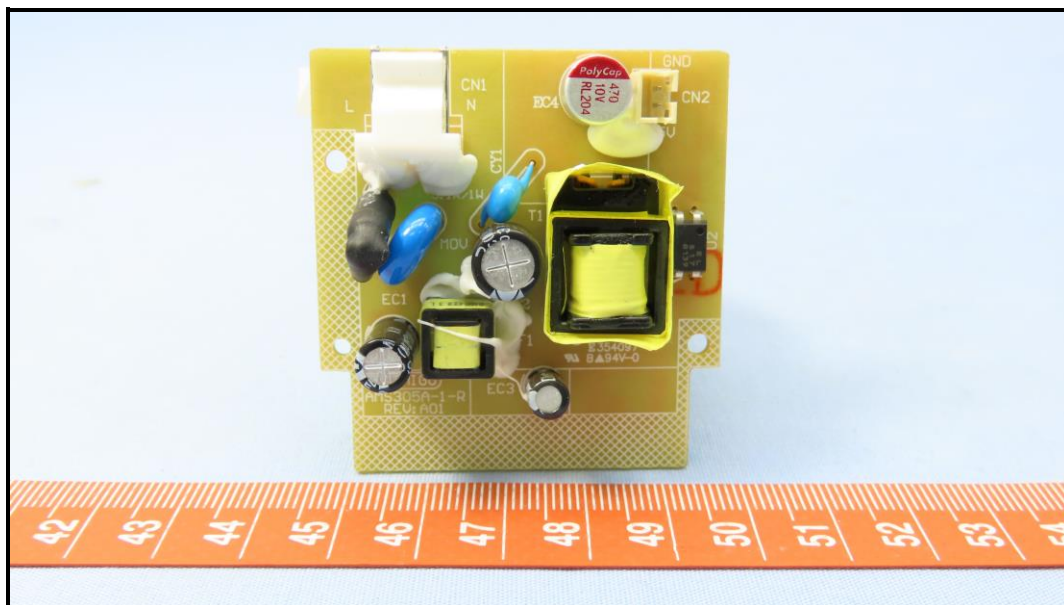

# CONSTRUCTION PHOTOS OF EUT

Brand : Chamberlain / Model : GDOCAMF1

BUREAU  
VERITAS