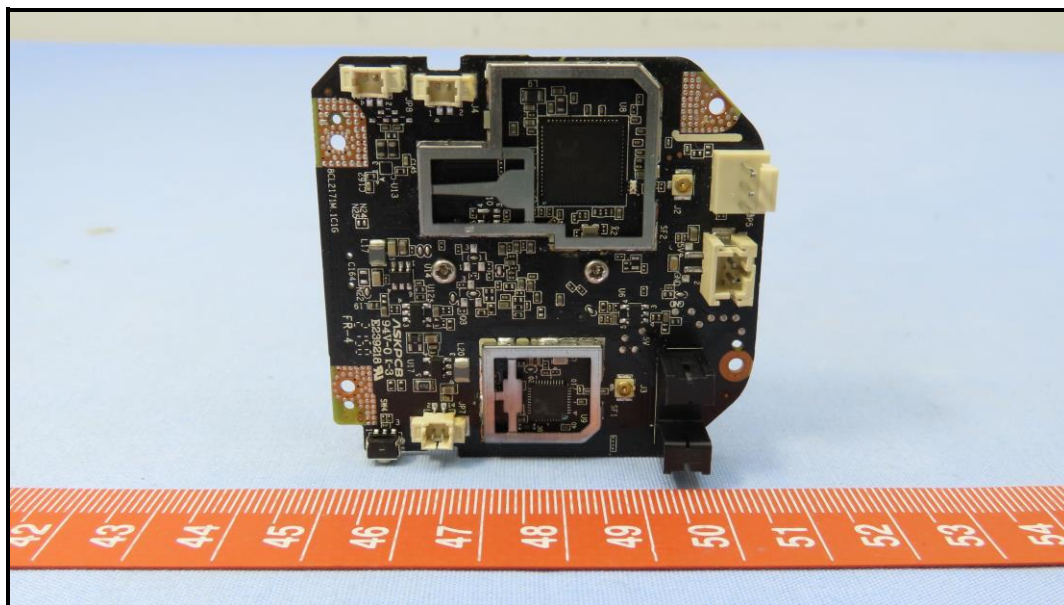

# CONSTRUCTION PHOTOS OF EUT

Brand : Chamberlain / Model : GDOCAMF1

BUREAU  
VERITAS