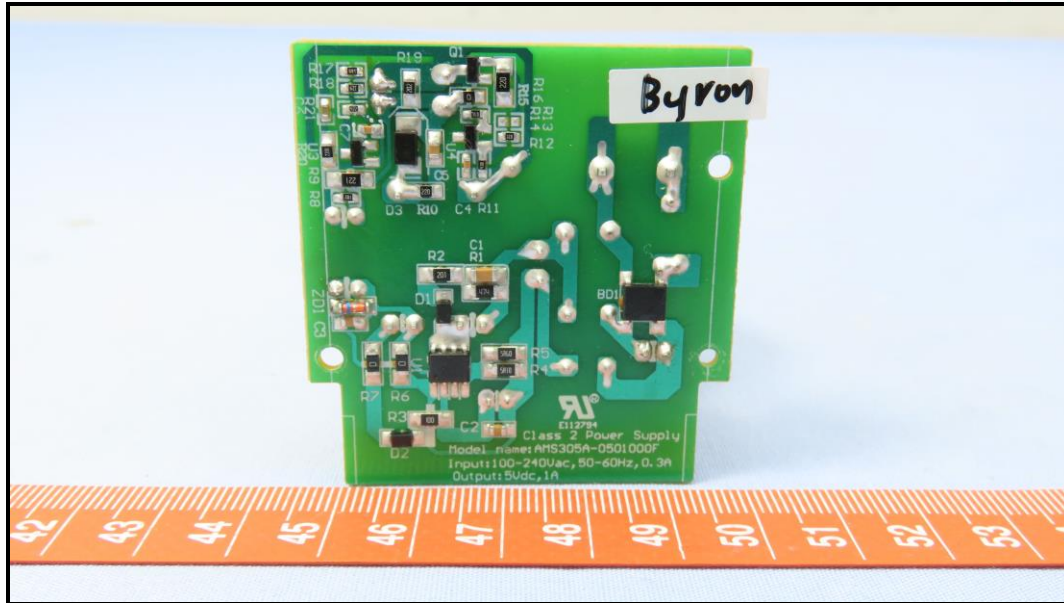

# CONSTRUCTION PHOTOS OF EUT

Brand : Chamberlain / Model : GDOCAMF1

BUREAU  
VERITAS