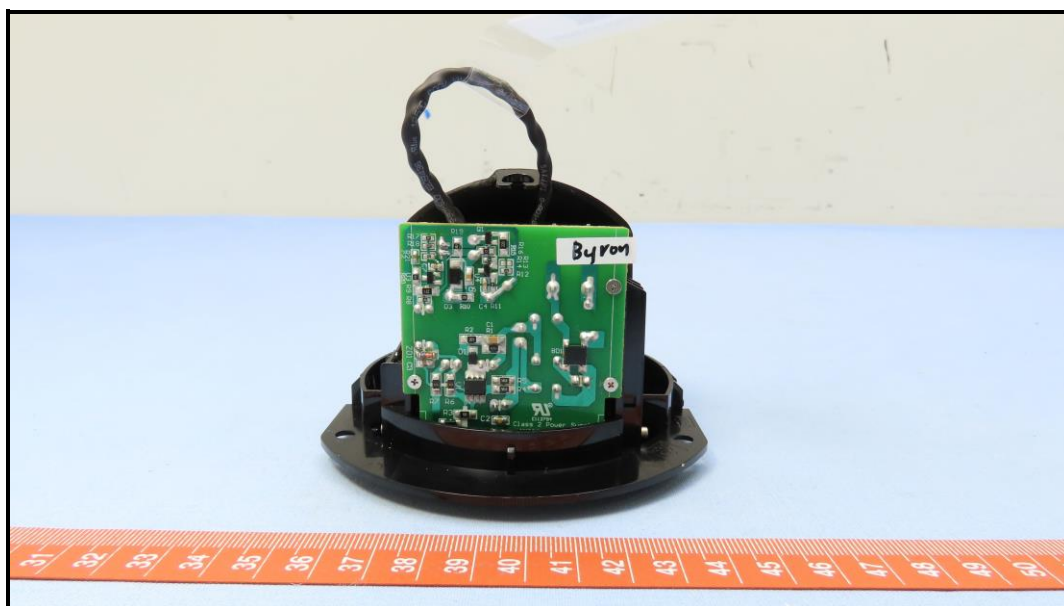

# CONSTRUCTION PHOTOS OF EUT

Brand : Chamberlain / Model : GDOCAMF1

BUREAU  
VERITAS