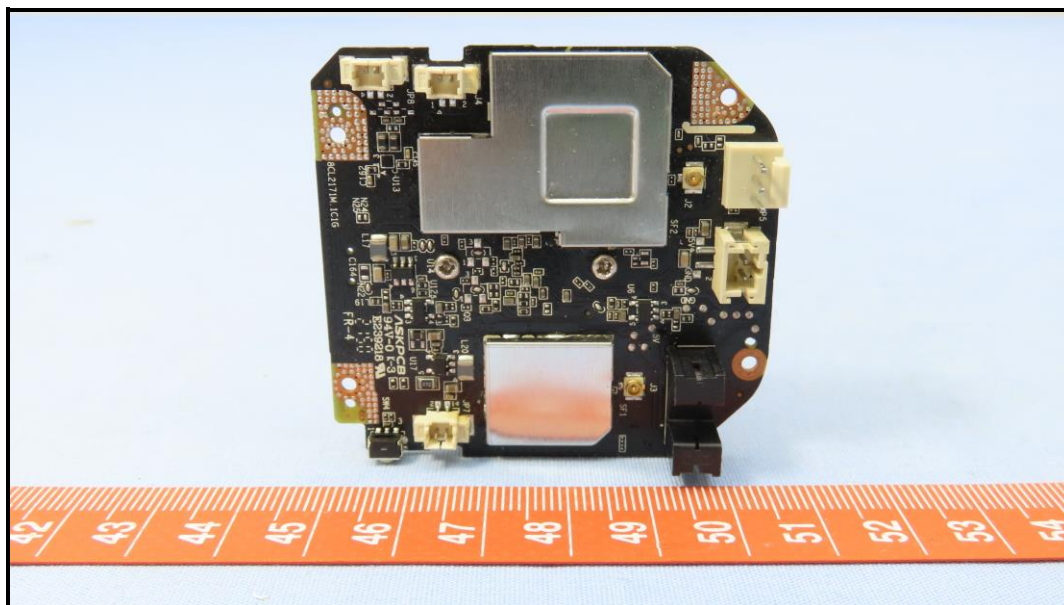

# CONSTRUCTION PHOTOS OF EUT

Brand : Chamberlain / Model : GDOCAMF1

BUREAU  
VERITAS