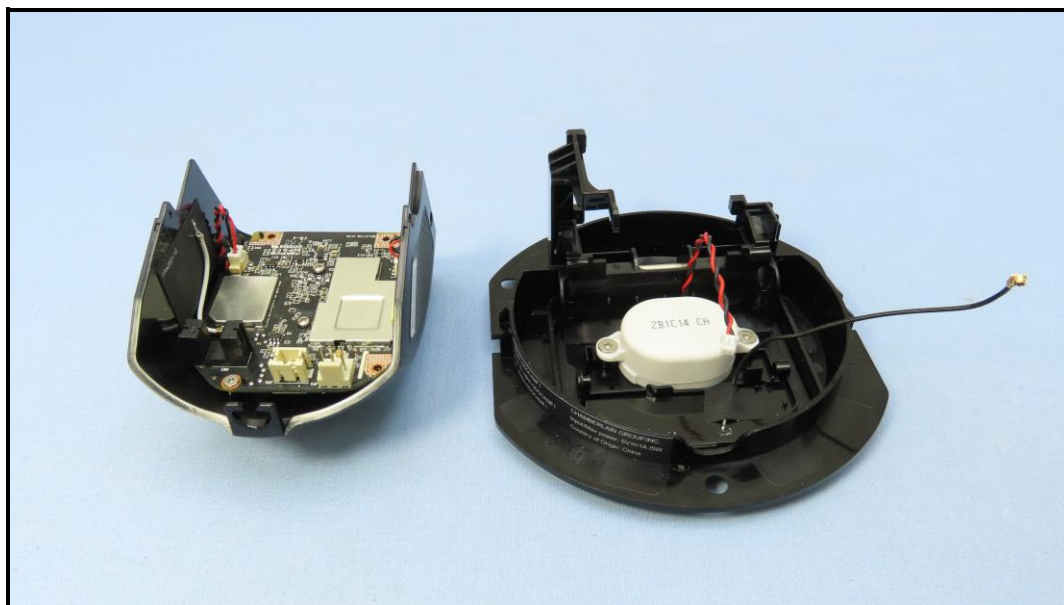

# CONSTRUCTION PHOTOS OF EUT

Brand : Chamberlain / Model : GDOCAMF1

BUREAU  
VERITAS