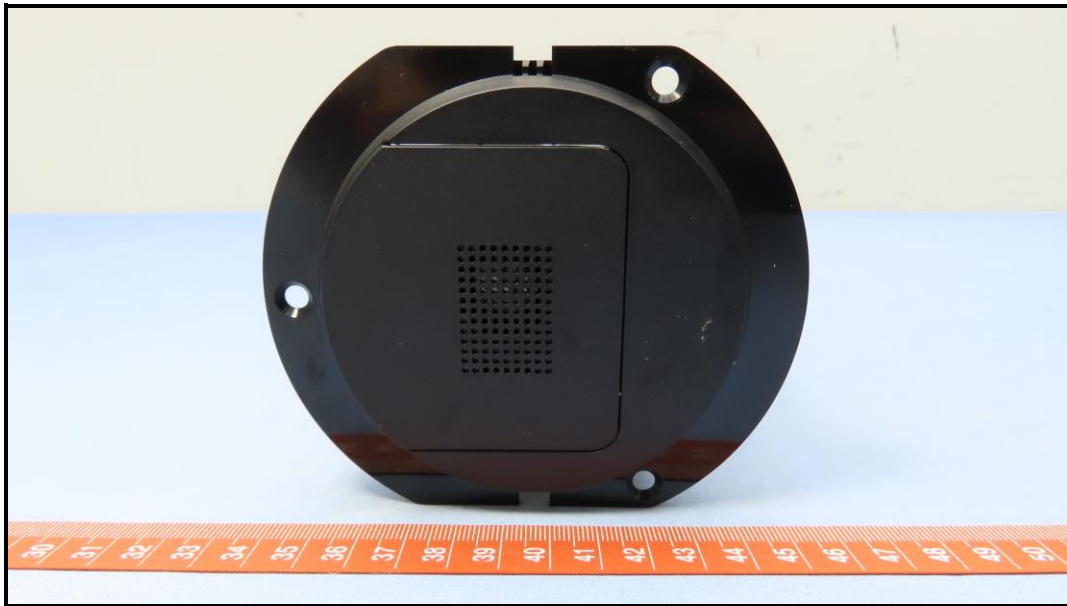

# CONSTRUCTION PHOTOS OF EUT

Brand : Chamberlain / Model : GDOCAMF1

BUREAU  
VERITAS