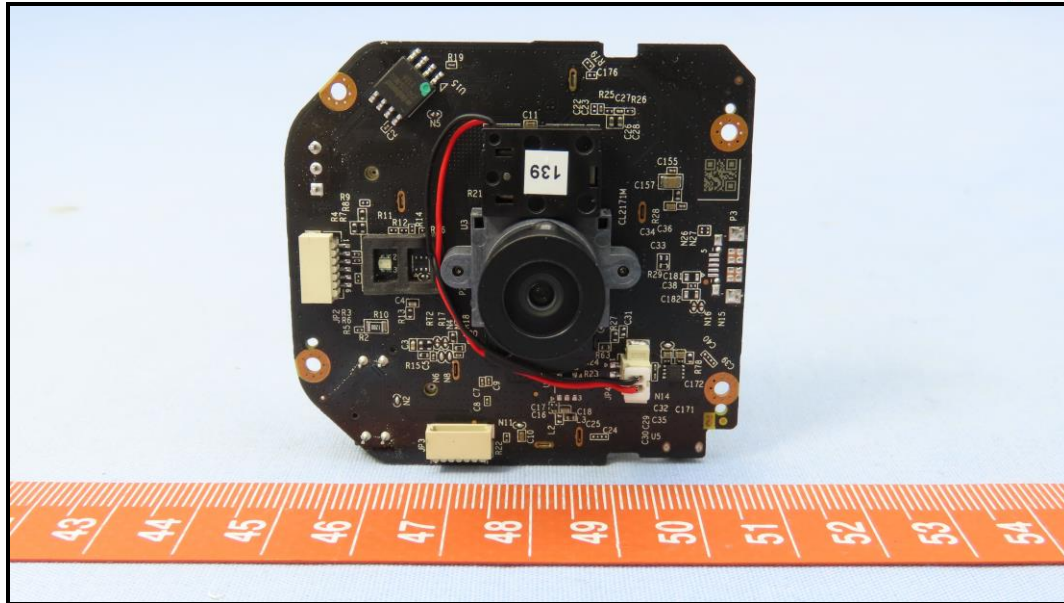

# CONSTRUCTION PHOTOS OF EUT

Brand : Chamberlain / Model : GDOCAMF1

BUREAU  
VERITAS