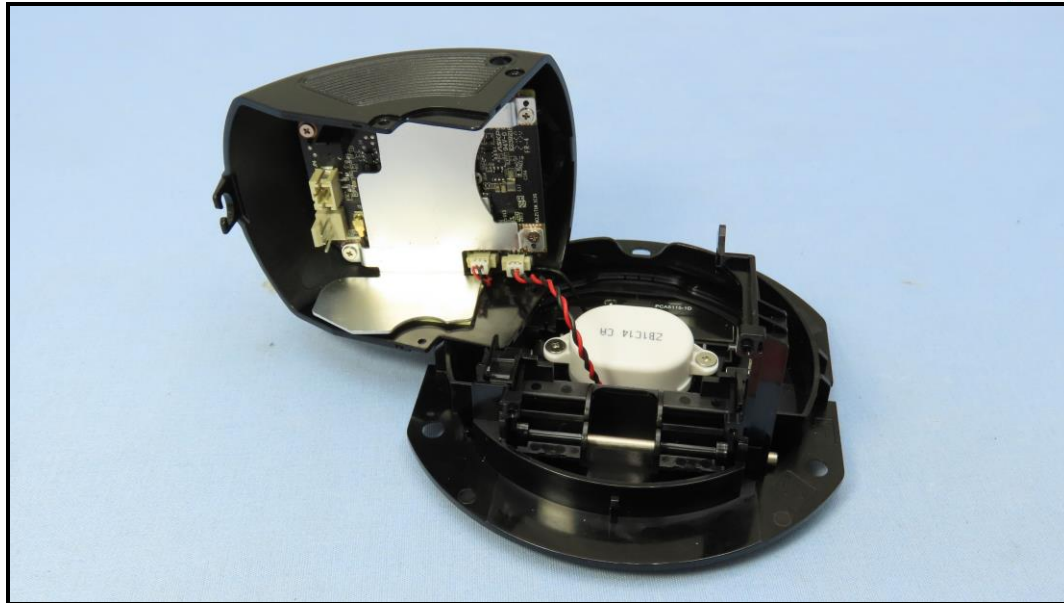

# CONSTRUCTION PHOTOS OF EUT

Brand : Chamberlain / Model : GDOCAMF1

BUREAU  
VERITAS