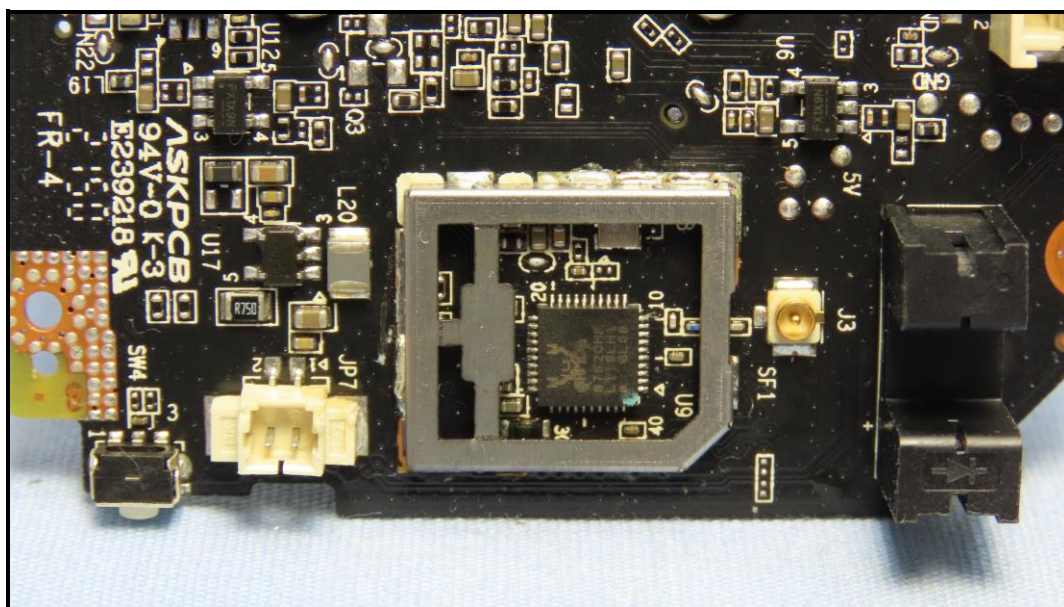

# CONSTRUCTION PHOTOS OF EUT

Brand : Chamberlain / Model : GDOCAMF1

BUREAU  
VERITAS