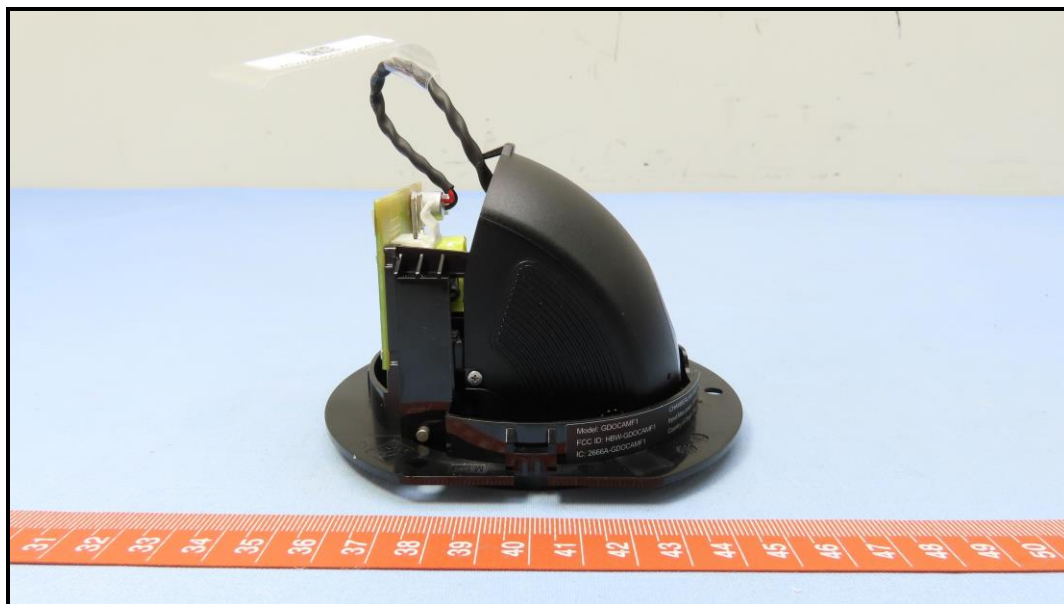

# CONSTRUCTION PHOTOS OF EUT

Brand : Chamberlain / Model : GDOCAMF1

BUREAU  
VERITAS