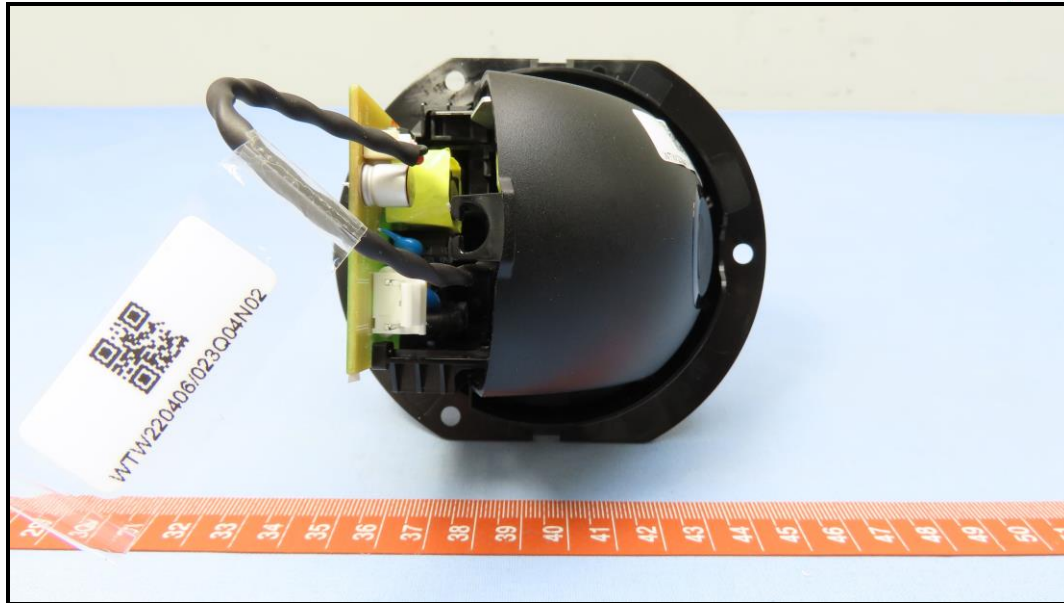

# CONSTRUCTION PHOTOS OF EUT

Brand : Chamberlain / Model : GDOCAMF1

BUREAU  
VERITAS