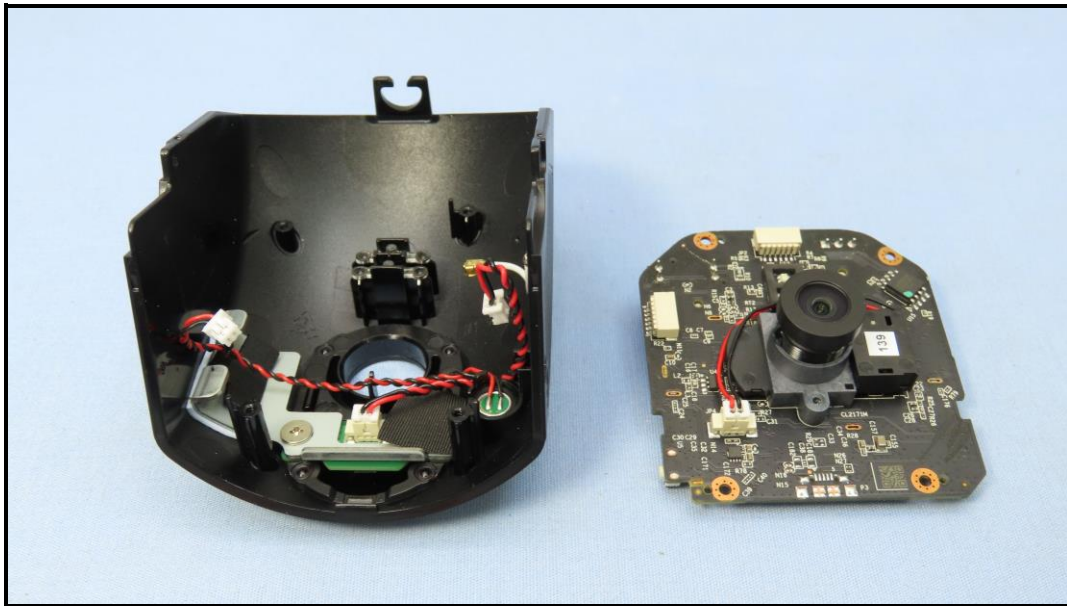

# CONSTRUCTION PHOTOS OF EUT

Brand : Chamberlain / Model : GDOCAMF1

BUREAU  
VERITAS