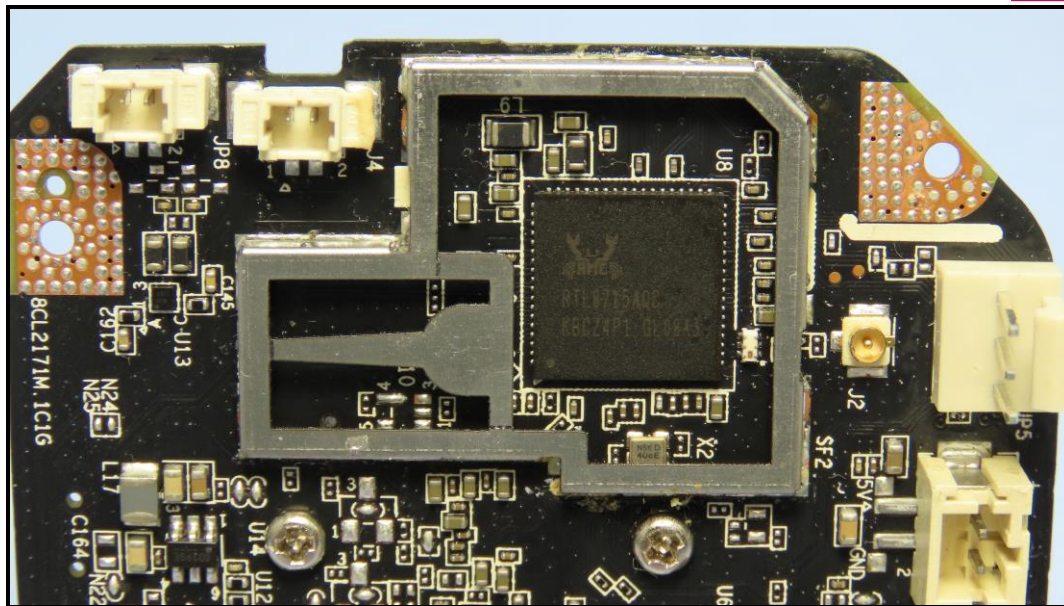

# CONSTRUCTION PHOTOS OF EUT

Brand : Chamberlain / Model : GDOCAMF1

BUREAU  
VERITAS